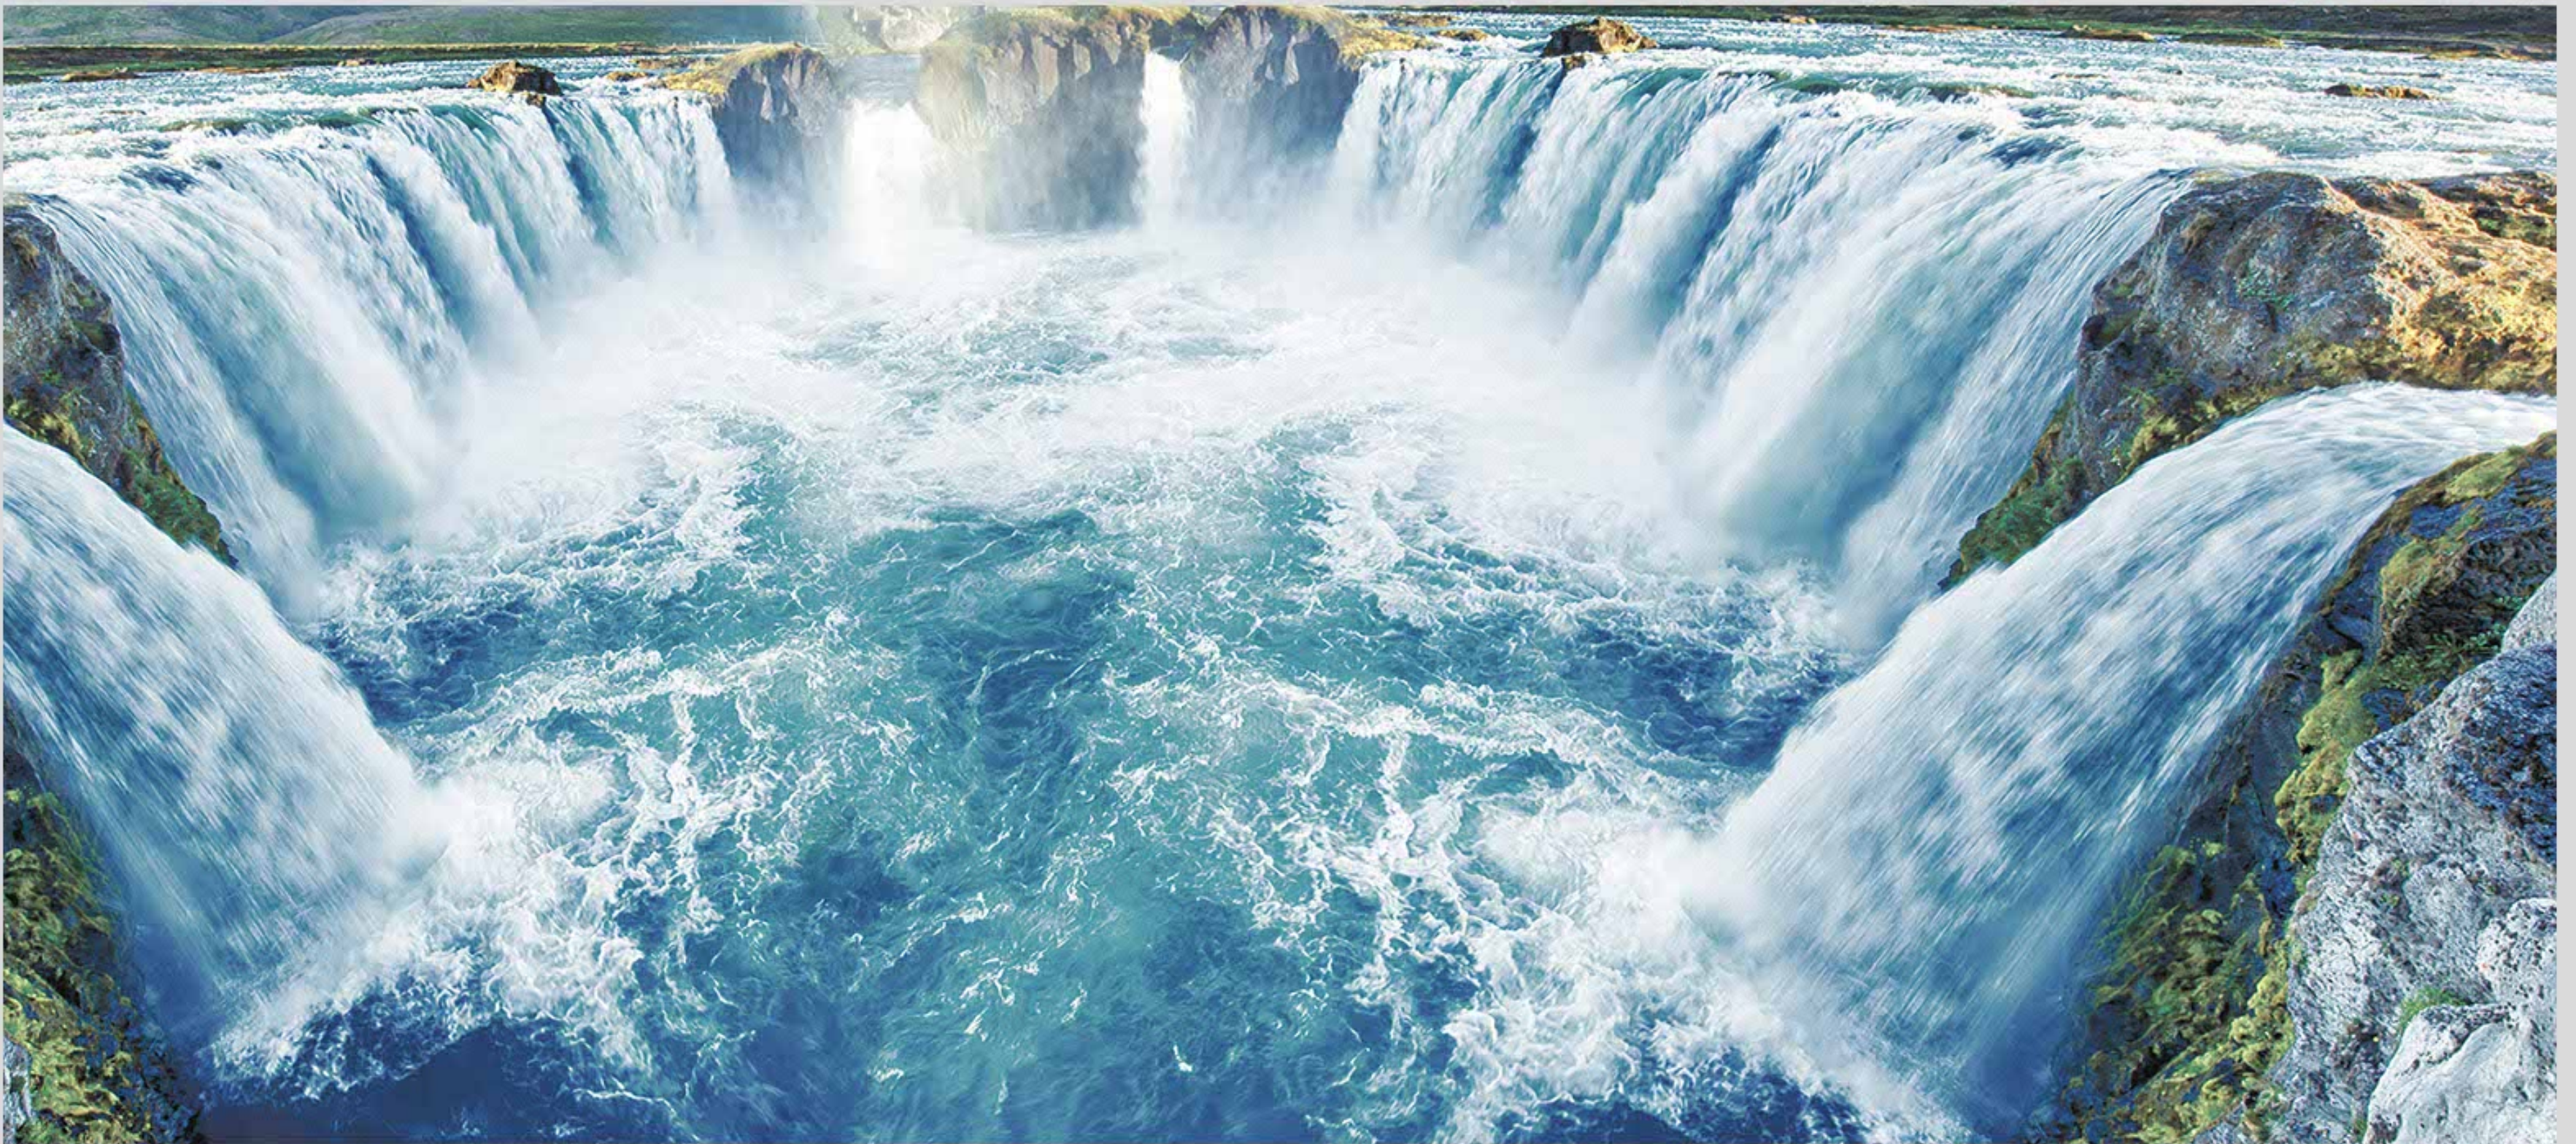

SIZE : 12"x18"

FINISH : GLOSSY

POSTER-17 (A/B/C/D/E/F)

TECHNICAL FEATURES

RECTIFIED
TILES

ECO
FRIENDLY

WALL
TILES

WATER
RESISTANCE

ZERO
MAINTENANCE

UV
RESISTANCE