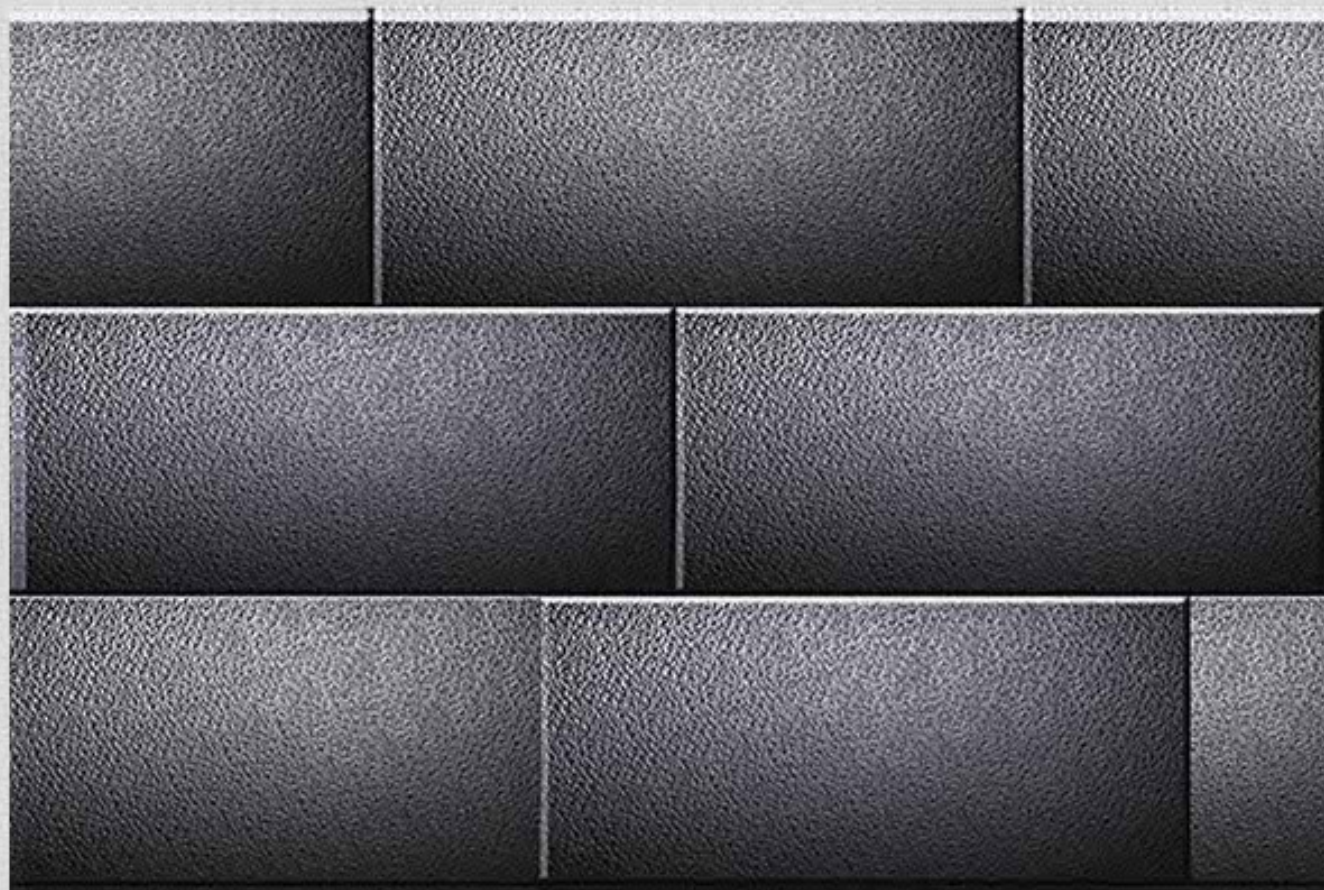

POSTER-14 DARK

TECHNICAL FEATURES

RECTIFIED
TILES

ECO
FRIENDLY

WALL
TILES

WATER
RESISTANCE

ZERO
MAINTENANCE

UV
RESISTANCE