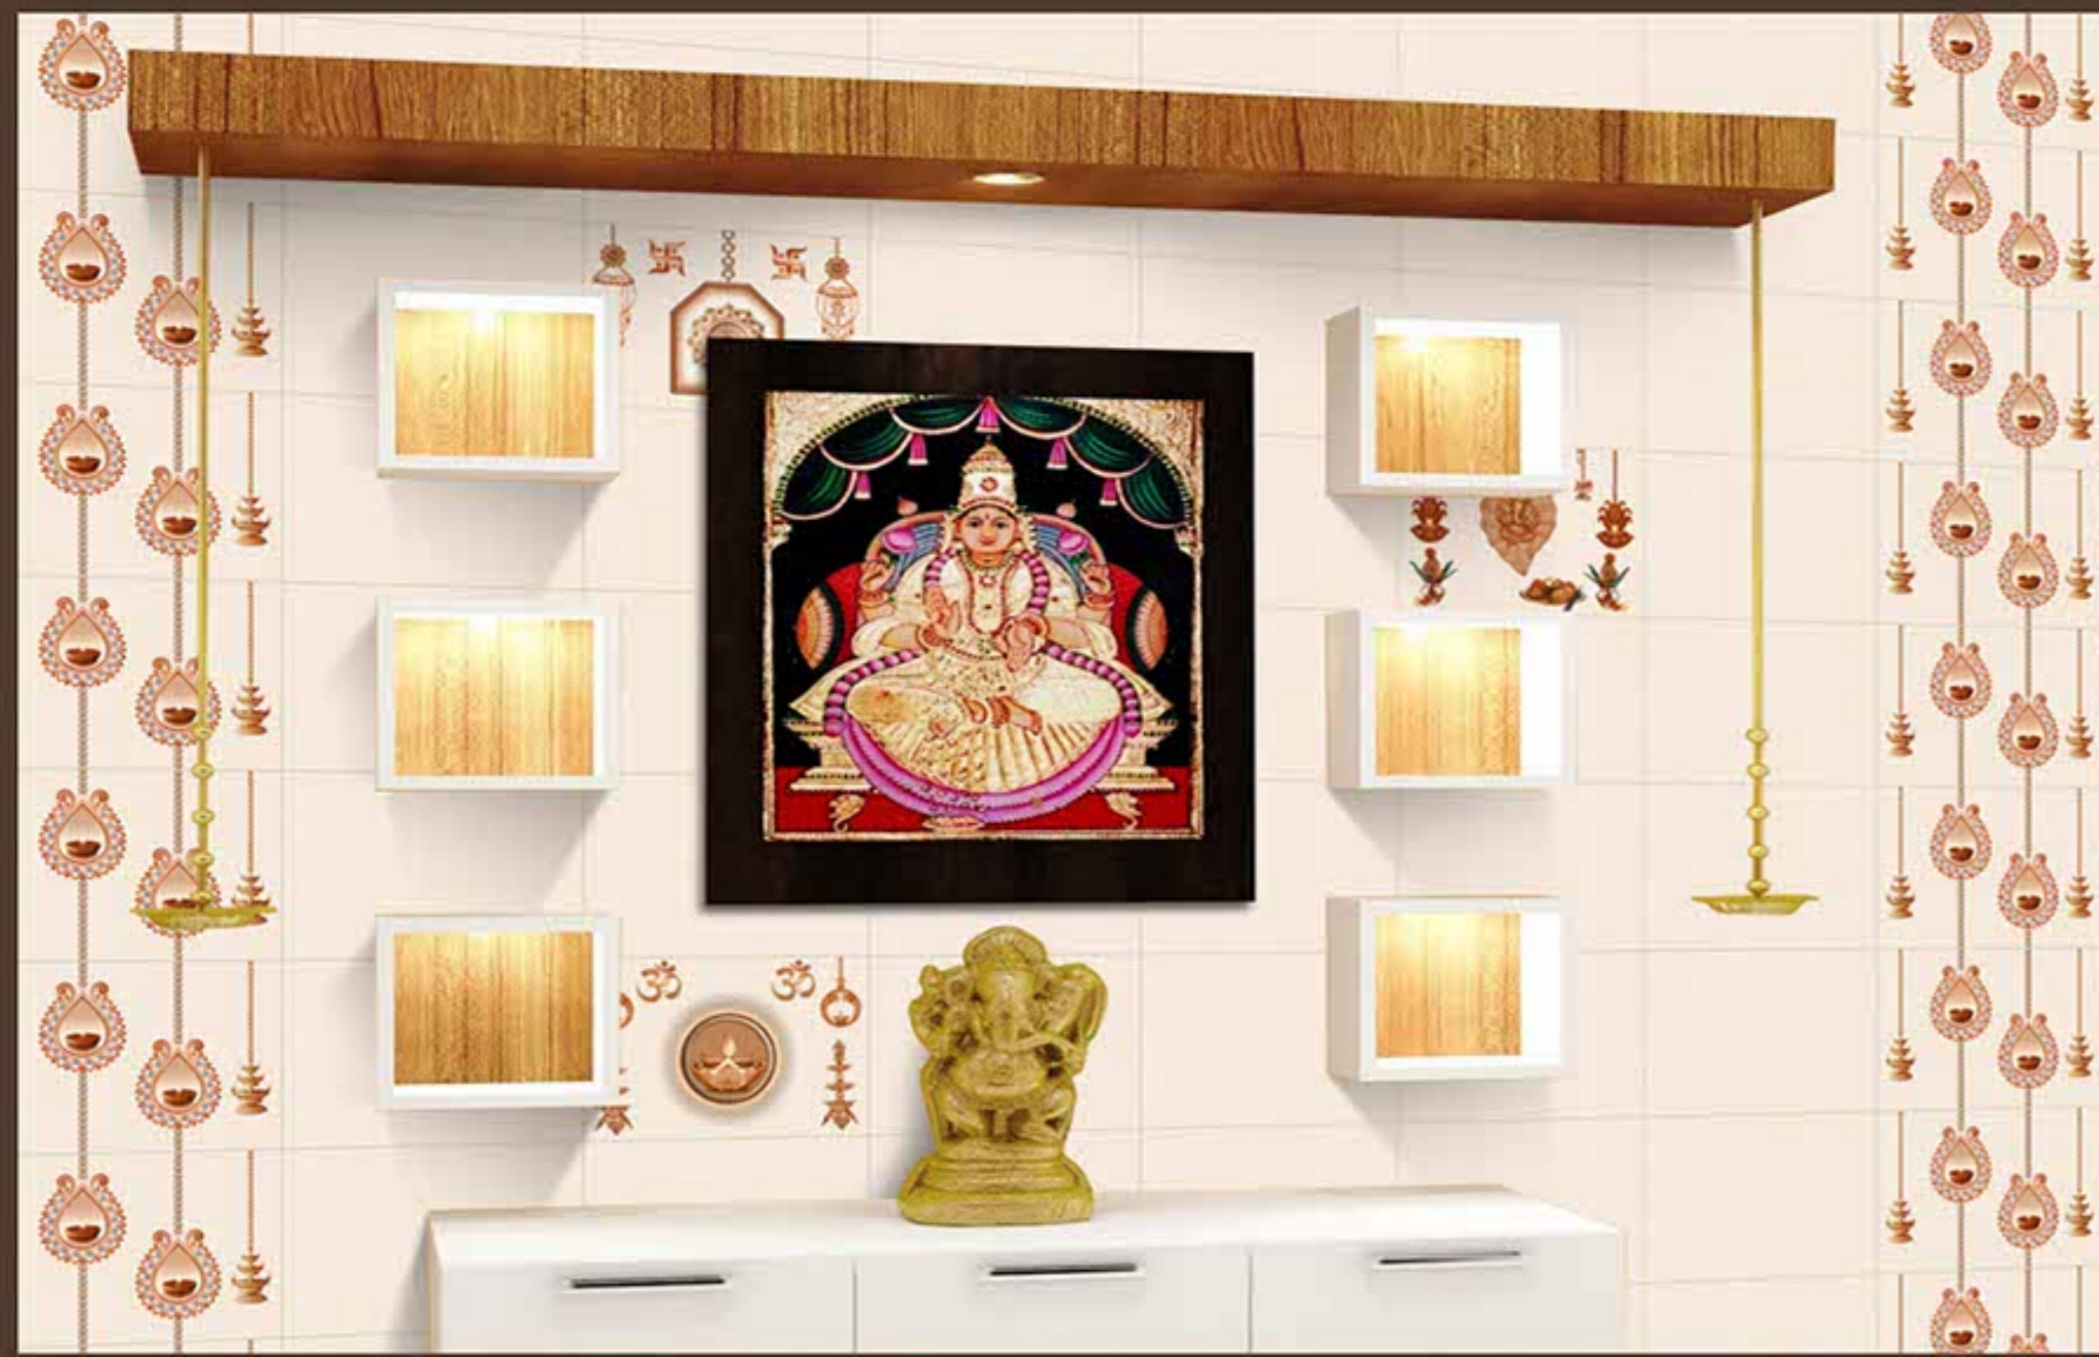

**GLOSSY**  
*Collection*

**COLLECTION 2023**

Ecological

The shades that comprise the Pooja Collection, thanks to their sobriety and naturalness, perfectly integrate with the contemporary style of home furnishing. The minute details that characterized the glossy collection are seen best in the three dimensional structures decor; in the Wall 3D, for example, built from small bush-hammered, honed and sand-blasted pieces, or in the Rub decor, which with its worked surface, tells the story of the material quality of sedimentary stone. The Wall Caddle interprets an assemblage of tradition, which combines perfectly with the rest of the collection.