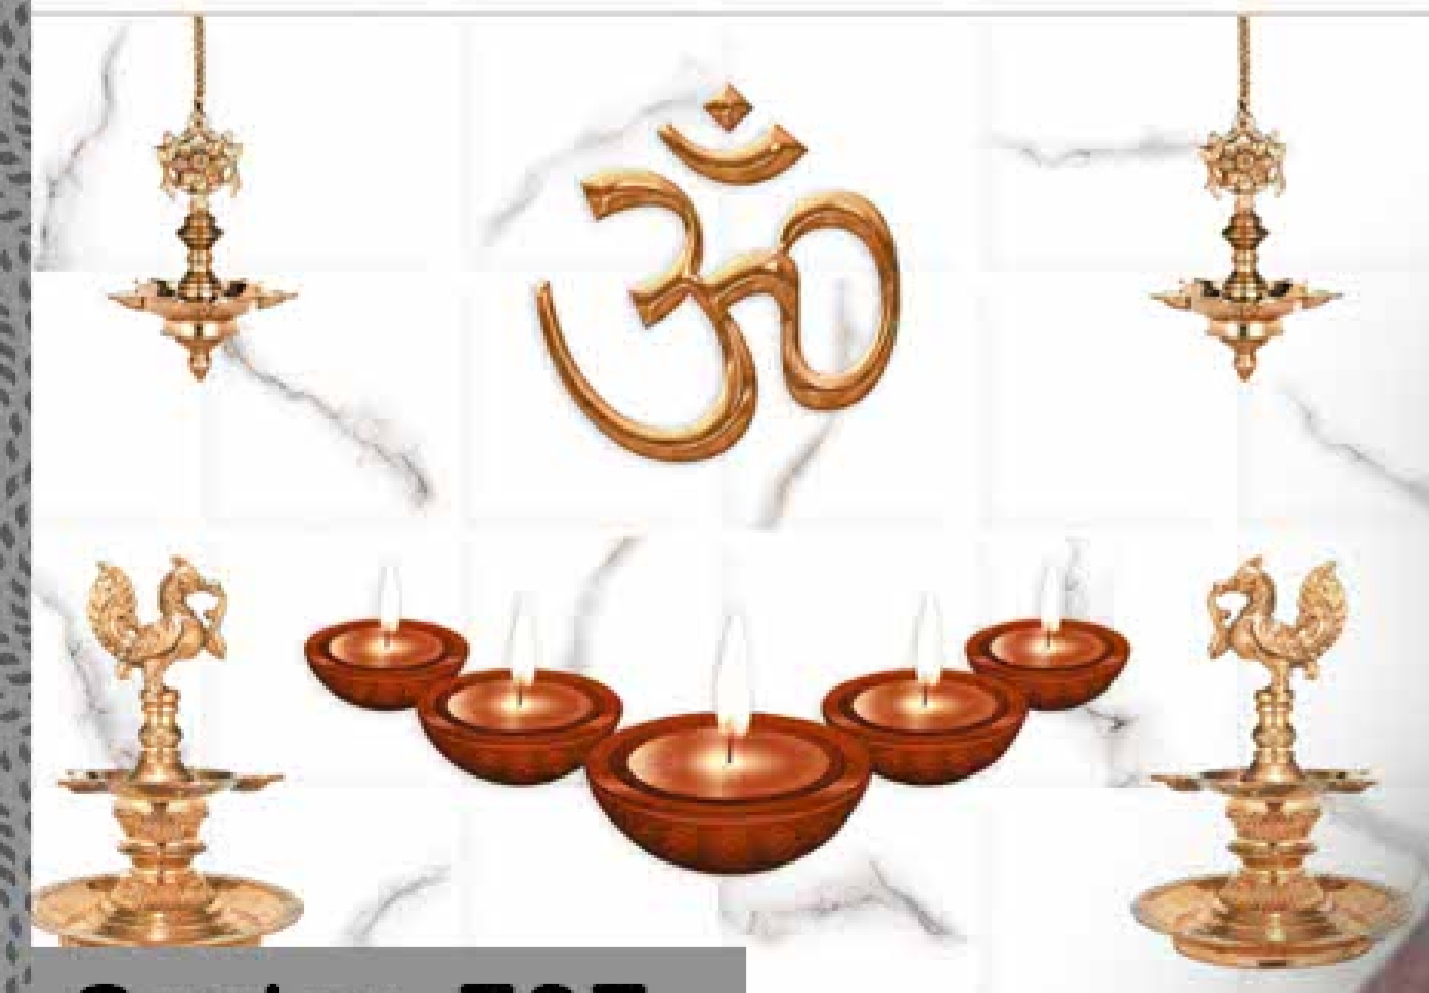

787-HL2

787-HL5

788-HL2

789-HL2

Series-787

digital wall tiles  
GLOSSY SURFACE

POOJA ROOM  
300X450MM

790-L