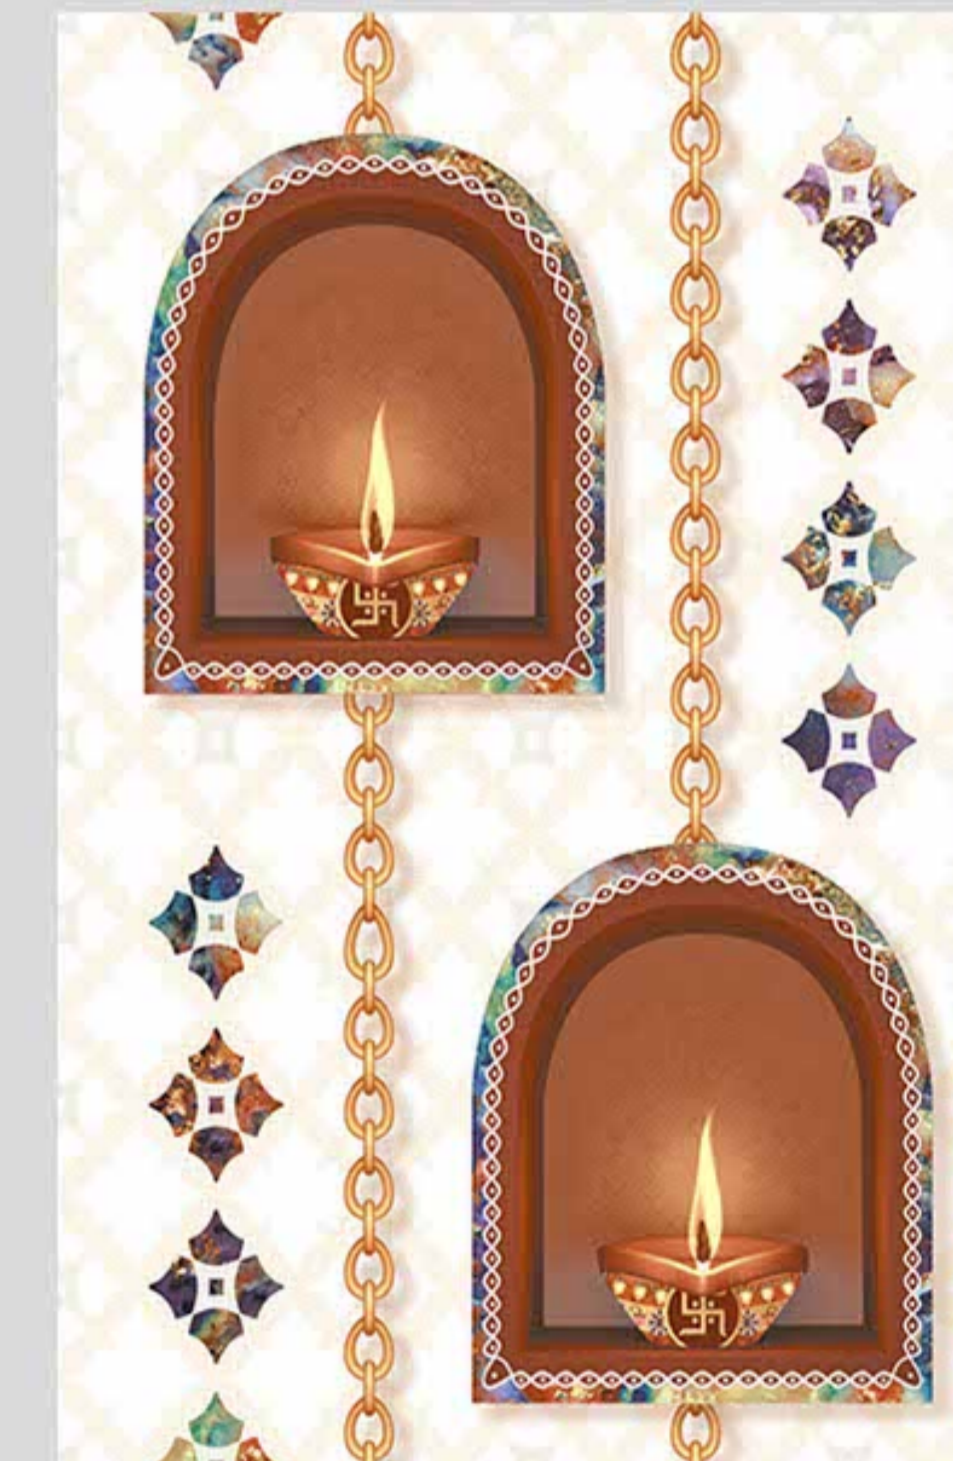

digital wall tiles
GLOSSY SURFACE

Easy to Install

Frost Proof

Easy to Clean

Low Water Absorption

Chemical Resistance

Stain Resistance

POOJA ROOM
300X450MM

781-HL4