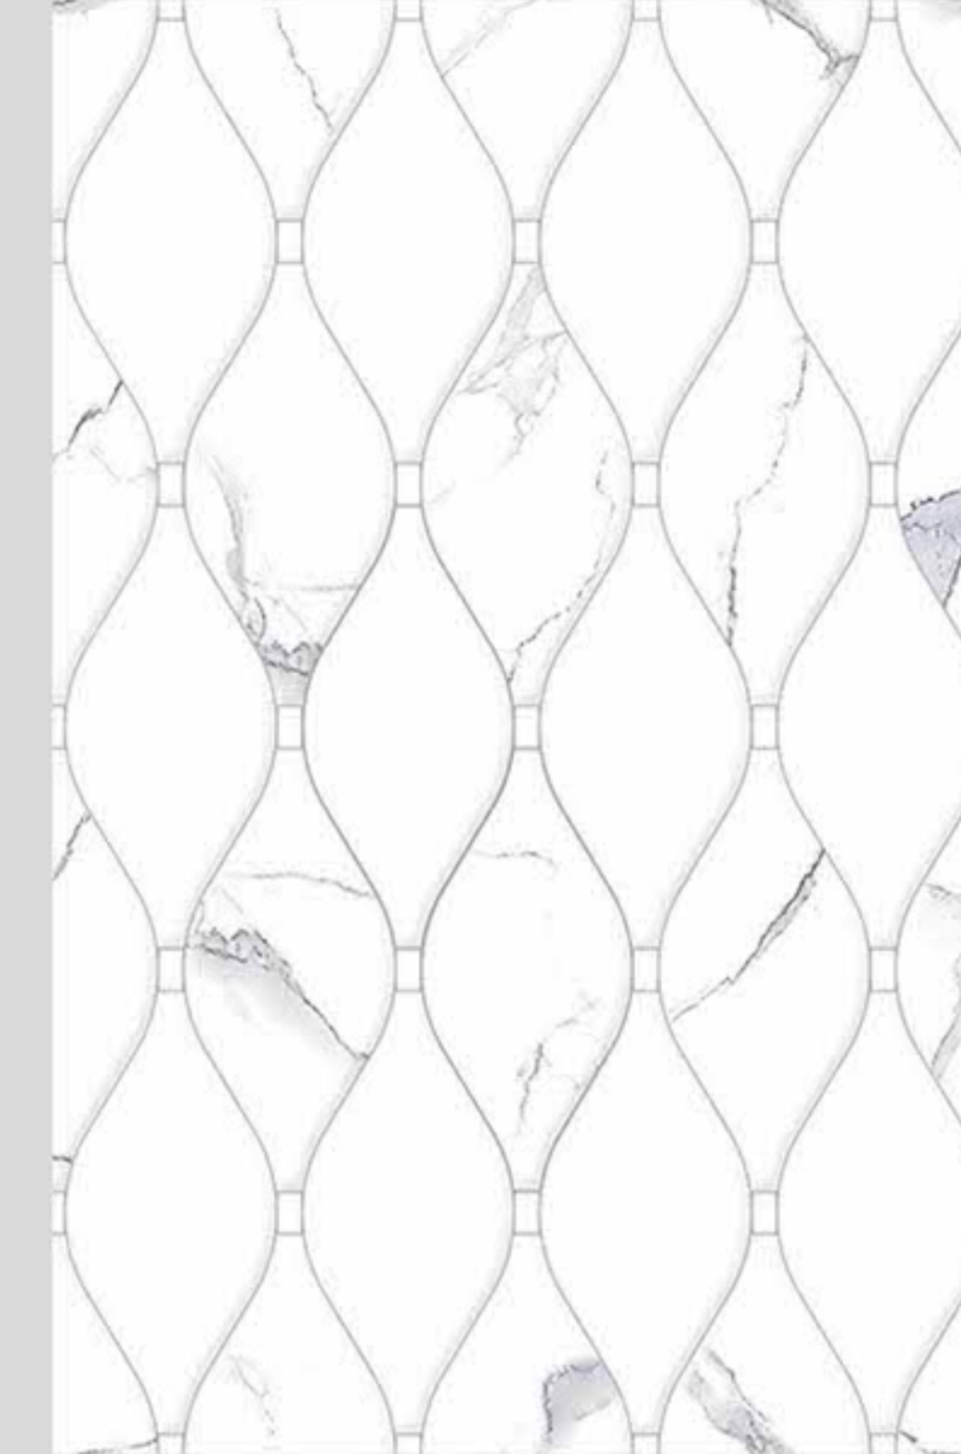

Low Water Absorption

Chemical Resistance

Stain Resistance

POOJA ROOM  
300X450MM

785-L

785-HL1

785-HL2

786-L