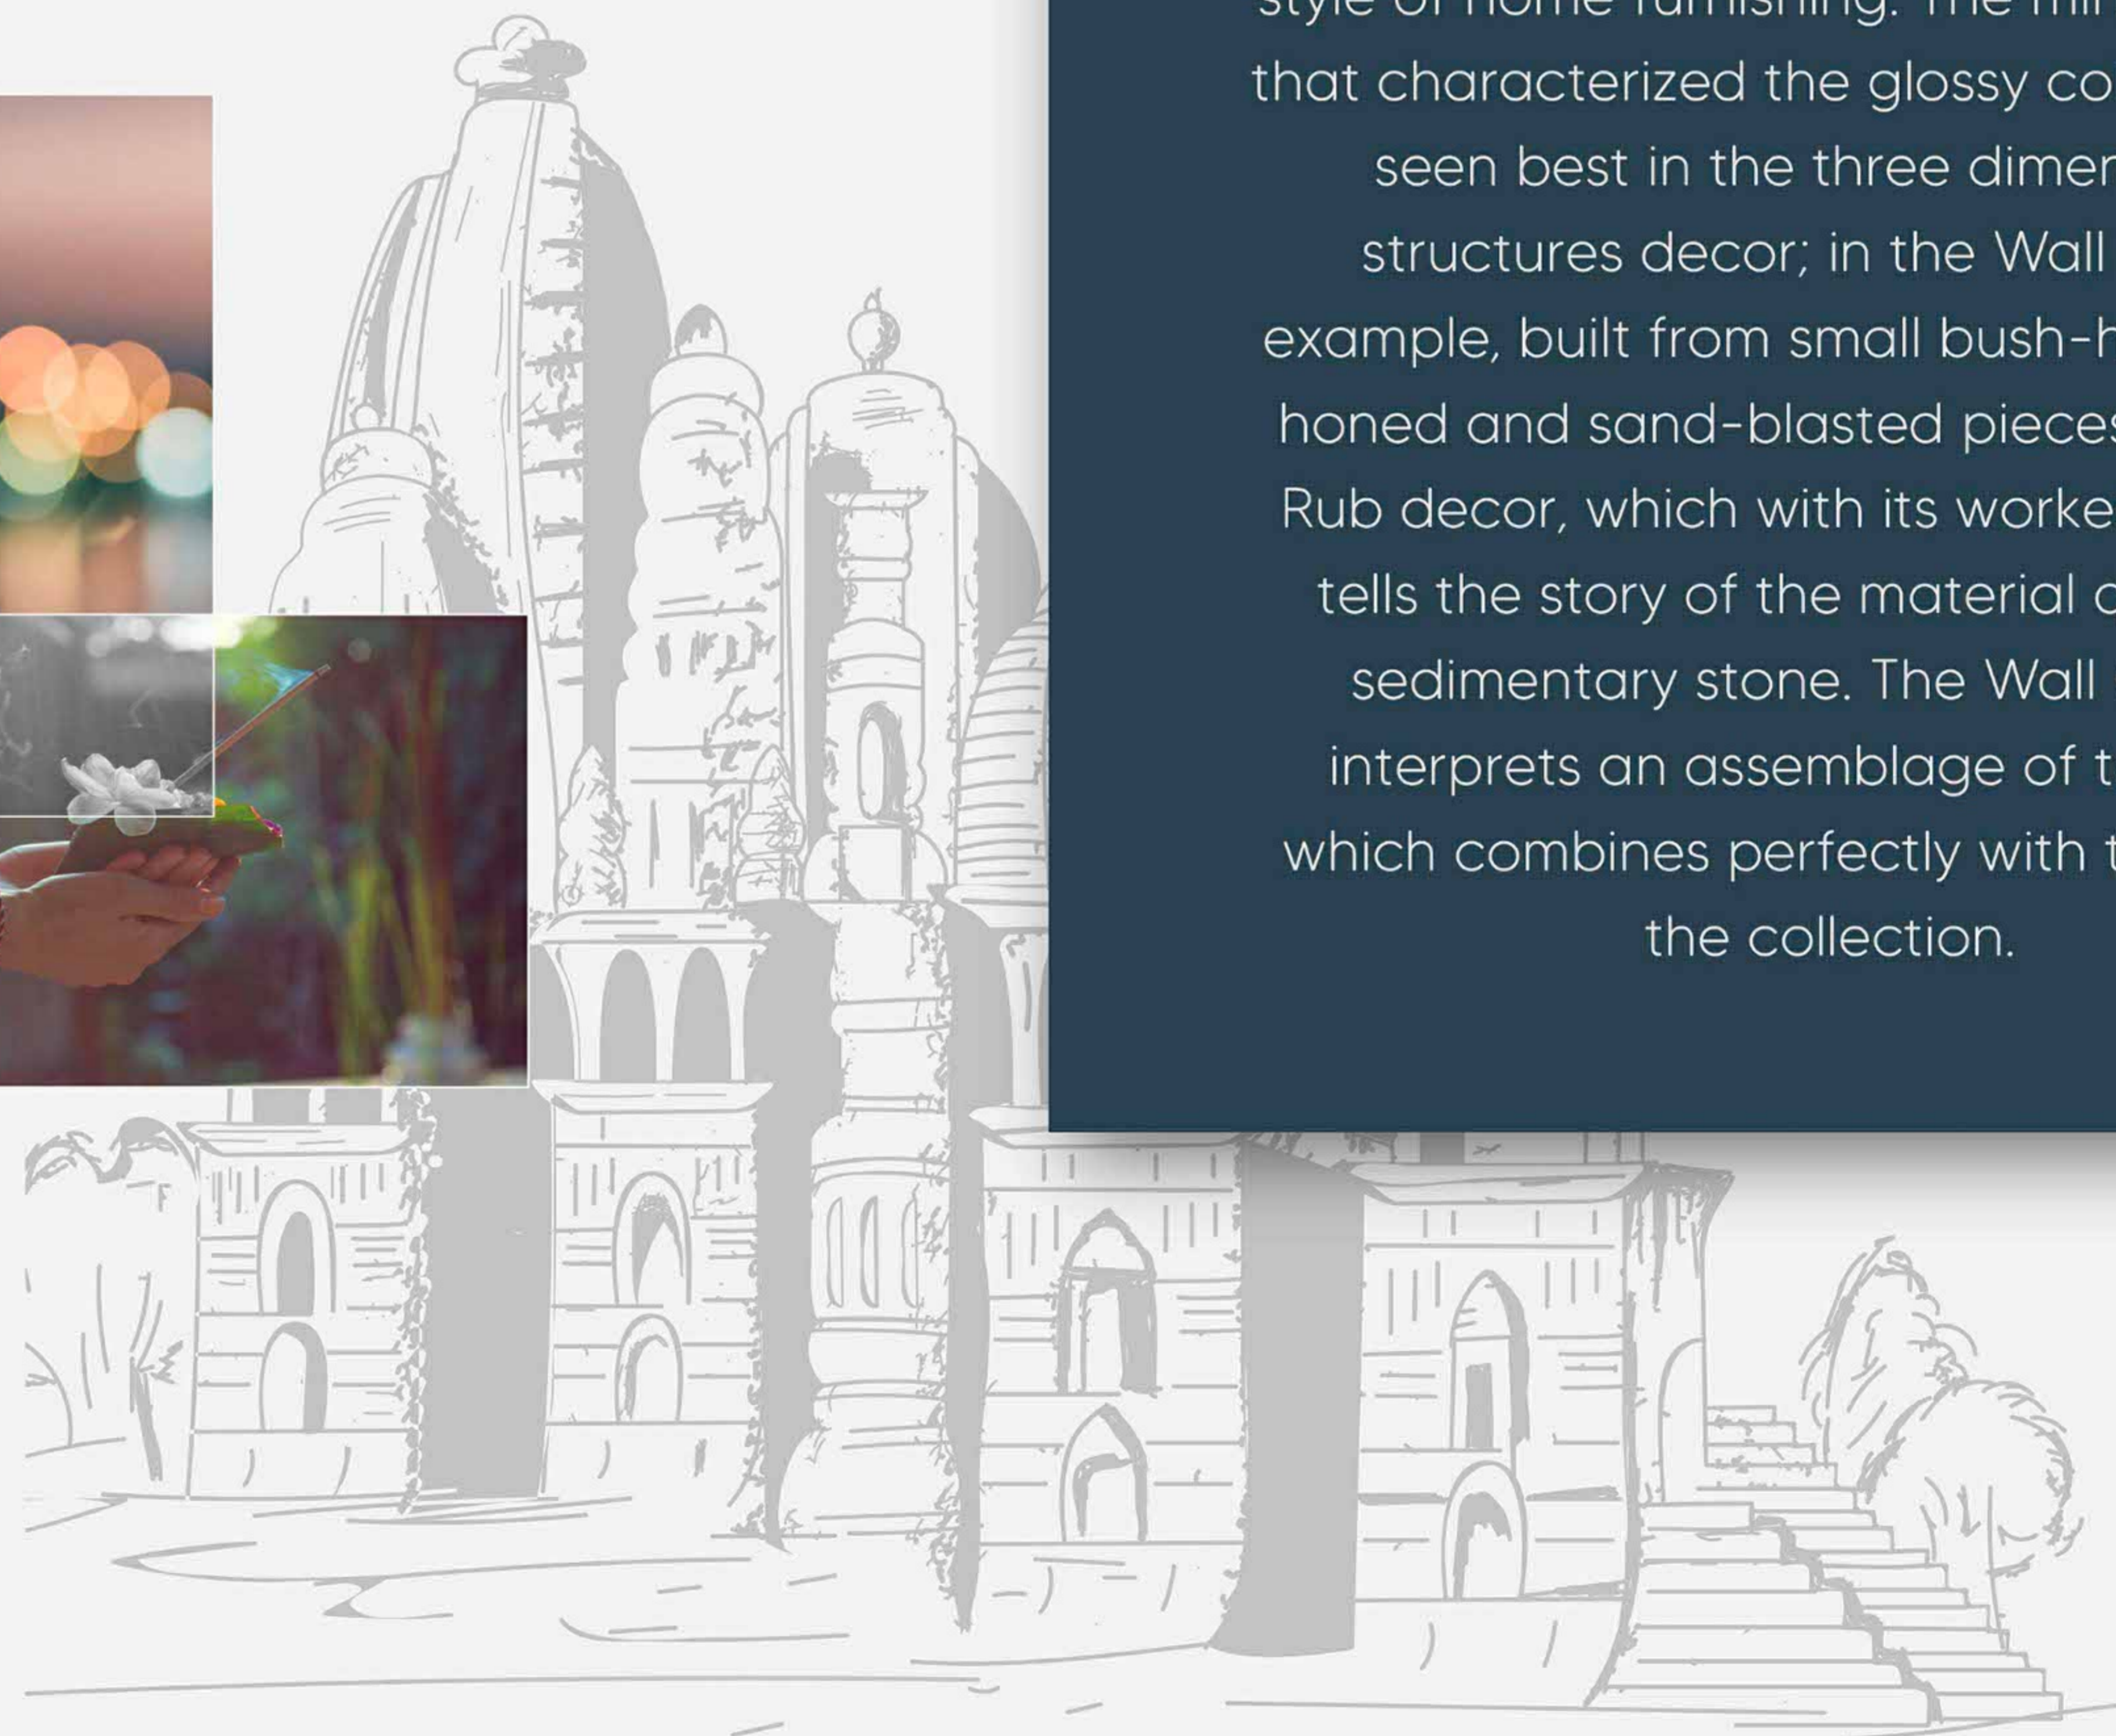

Ecological

The shades that comprise the Pooja Collection, thanks to their sobriety and naturalness, perfectly integrate with the contemporary style of home furnishing. The minute details that characterized the glossy collection are seen best in the three dimensional structures decor; in the Wall 3D, for example, built from small bush-hammered, honed and sand-blasted pieces, or in the Rub decor, which with its worked surface, tells the story of the material quality of sedimentary stone. The Wall Caddle interprets an assemblage of tradition, which combines perfectly with the rest of the collection.