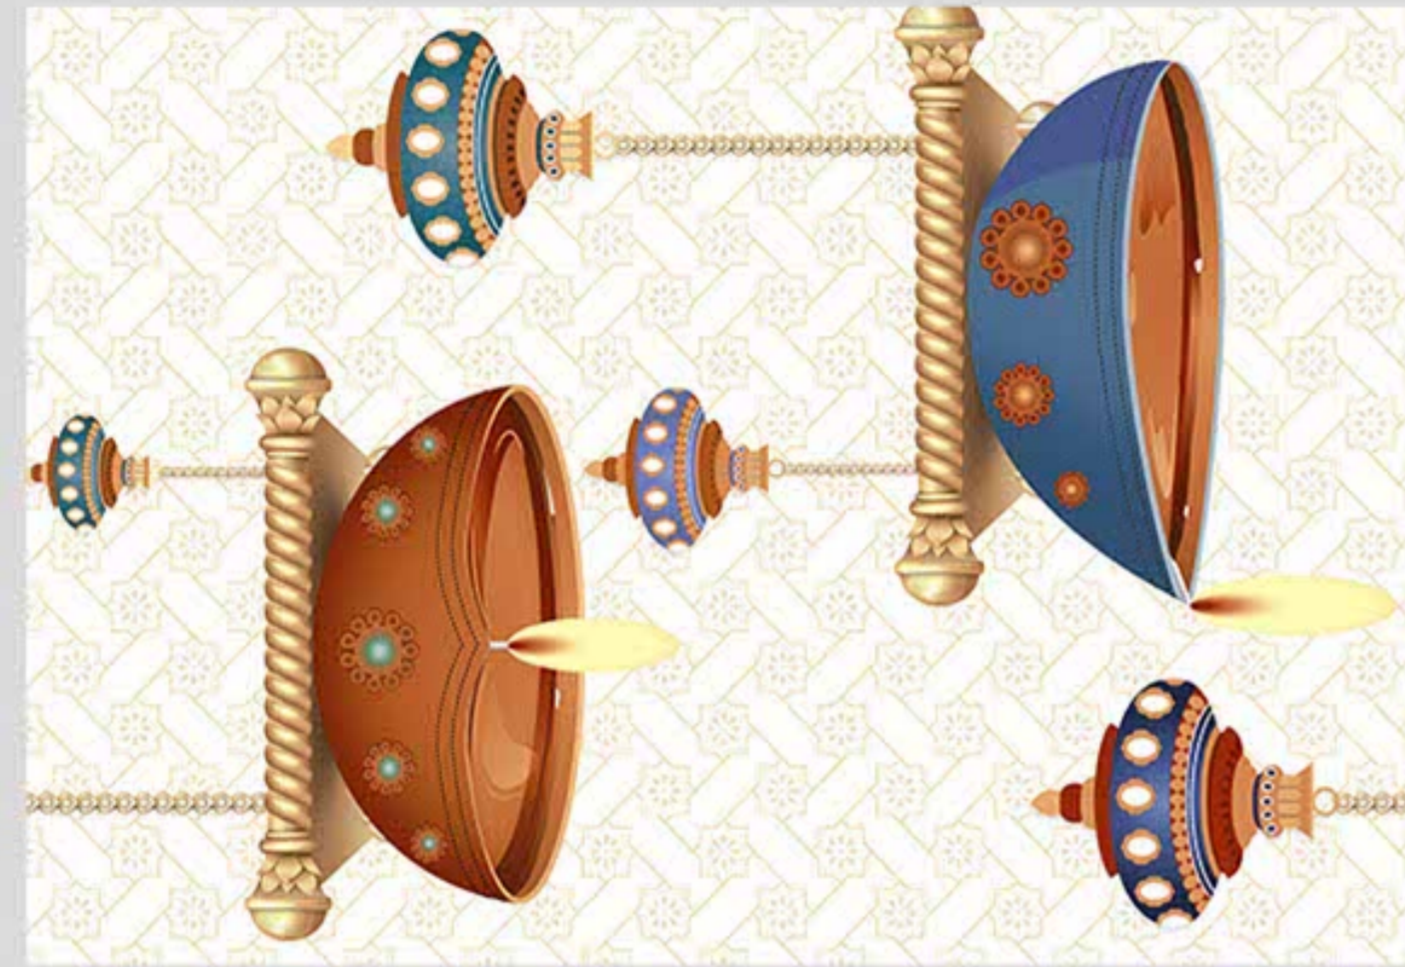

digital wall tiles
GLOSSY SURFACE

Easy to Install

Frost Proff

Easy to Clean

Low Water Absorption

Chemical Resistance

Stain Resistance

POOJA ROOM
300X450MM

776-HL3