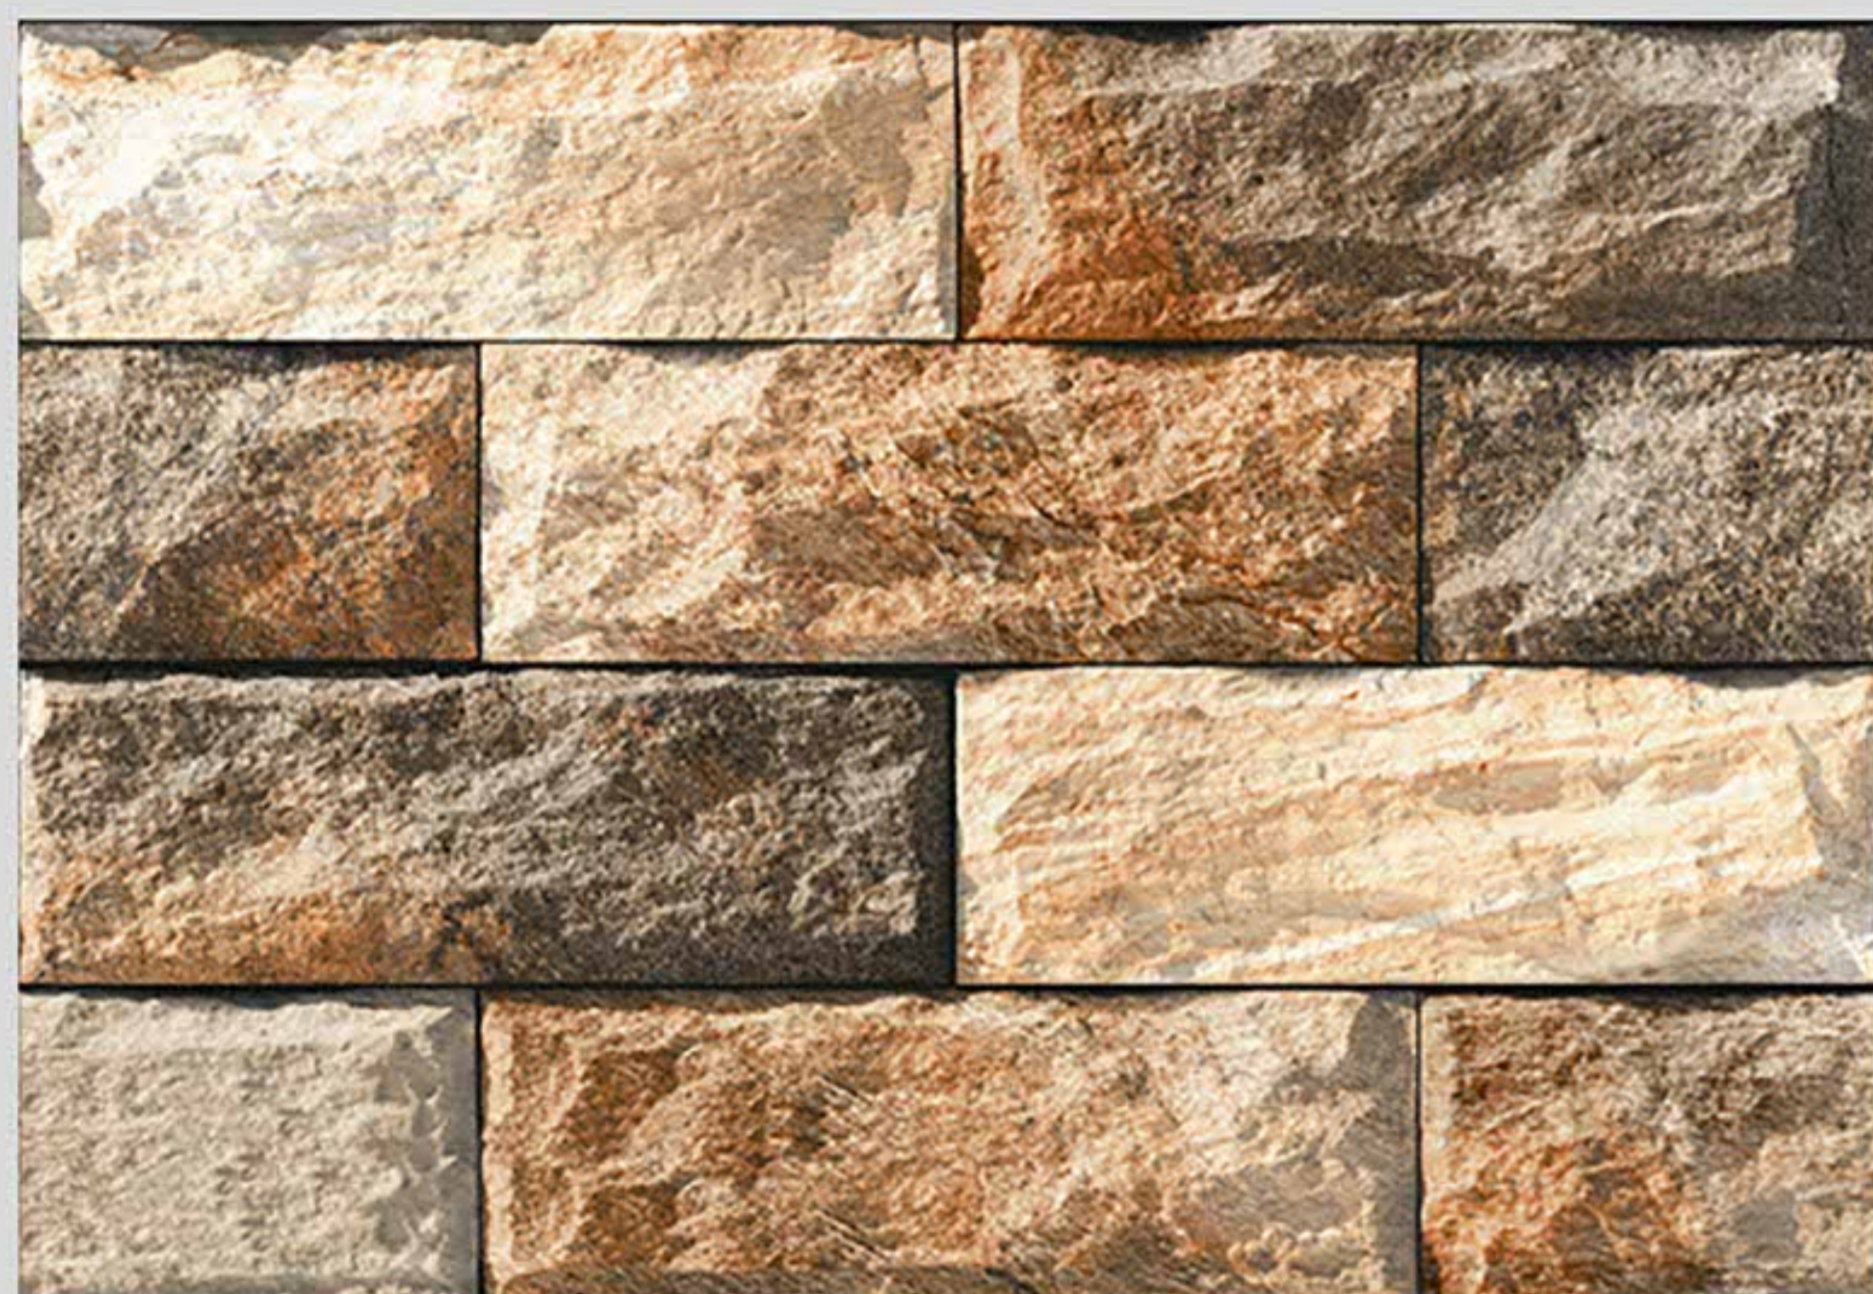

Easy to Clean

Low Water Absorption

Chemical Resistance

Stain Resistance

12"x18"
Matt Finish

Elevation
Series

823-EL

824-EL