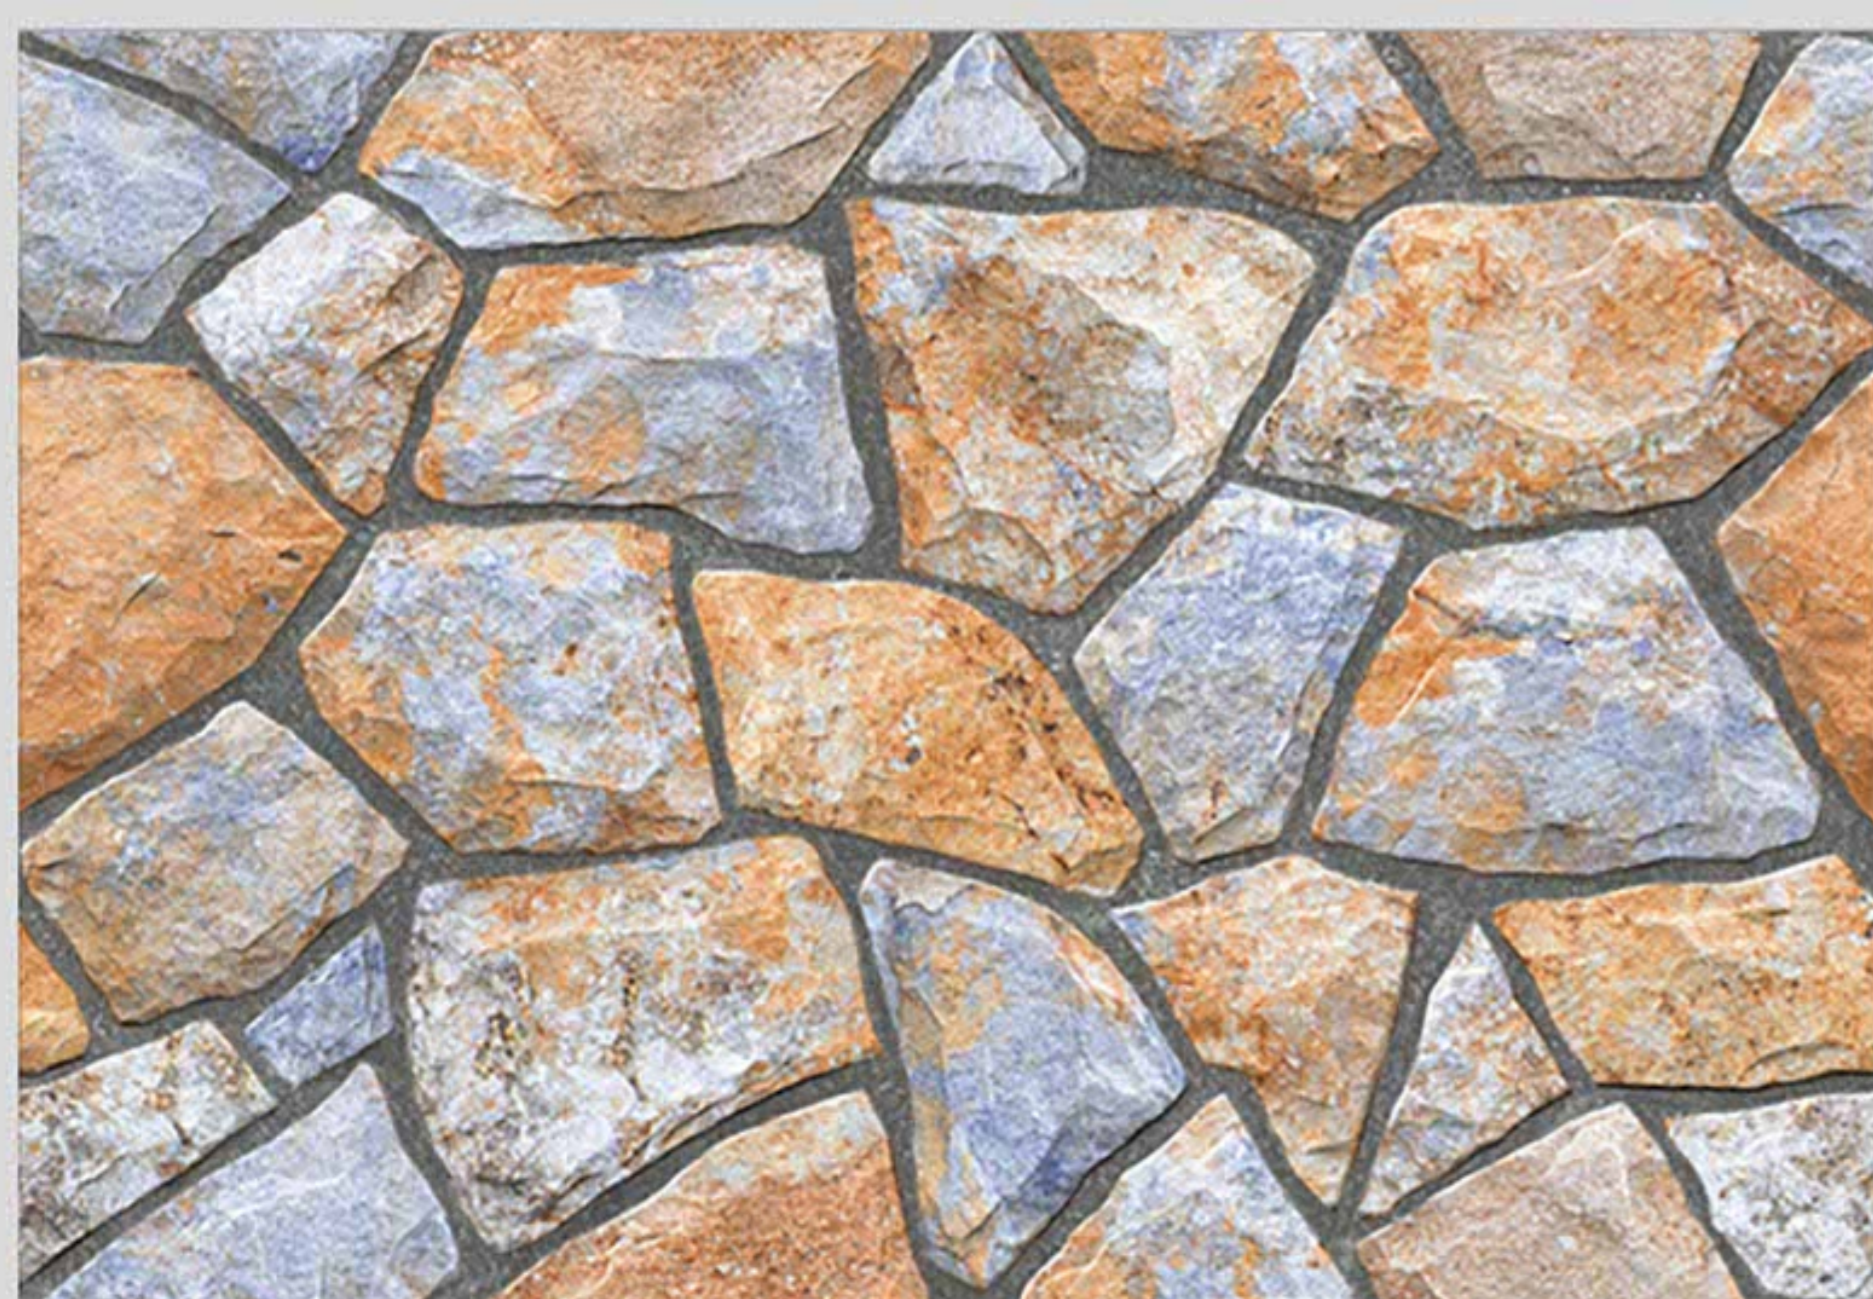

Easy to Install

Frost Proff

Easy to Clean

Low Water Absorption

Chemical Resistance

Stain Resistance

12"x18"
Matt Finish

Elevation
Series

833-EL