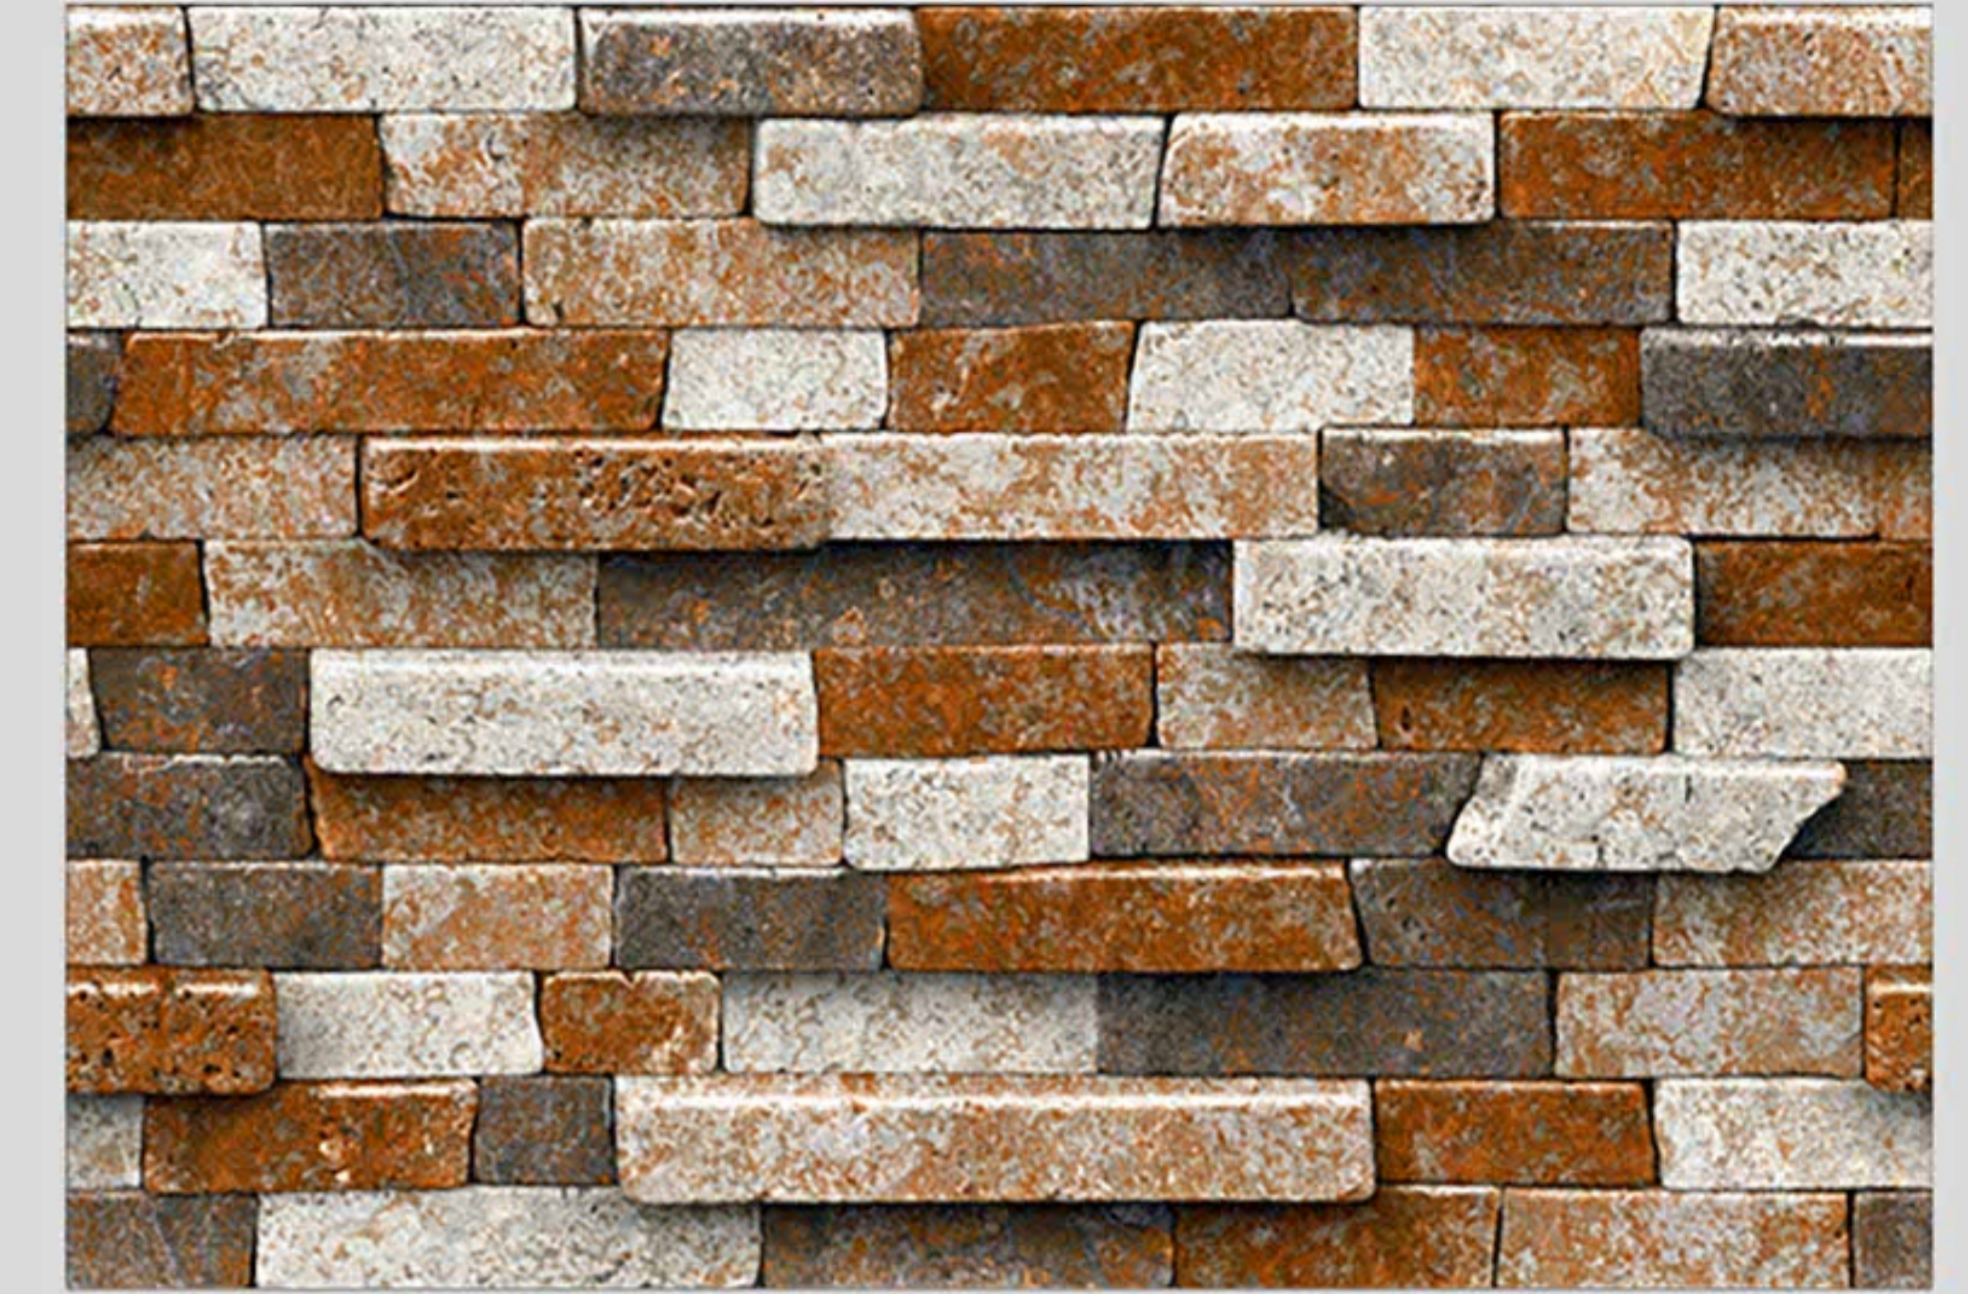

Easy to Install

Frost Proff

Easy to Clean

Low Water Absorption

Chemical Resistance

Stain Resistance

12"x18"
Matt Finish

Elevation
Series

807-EL