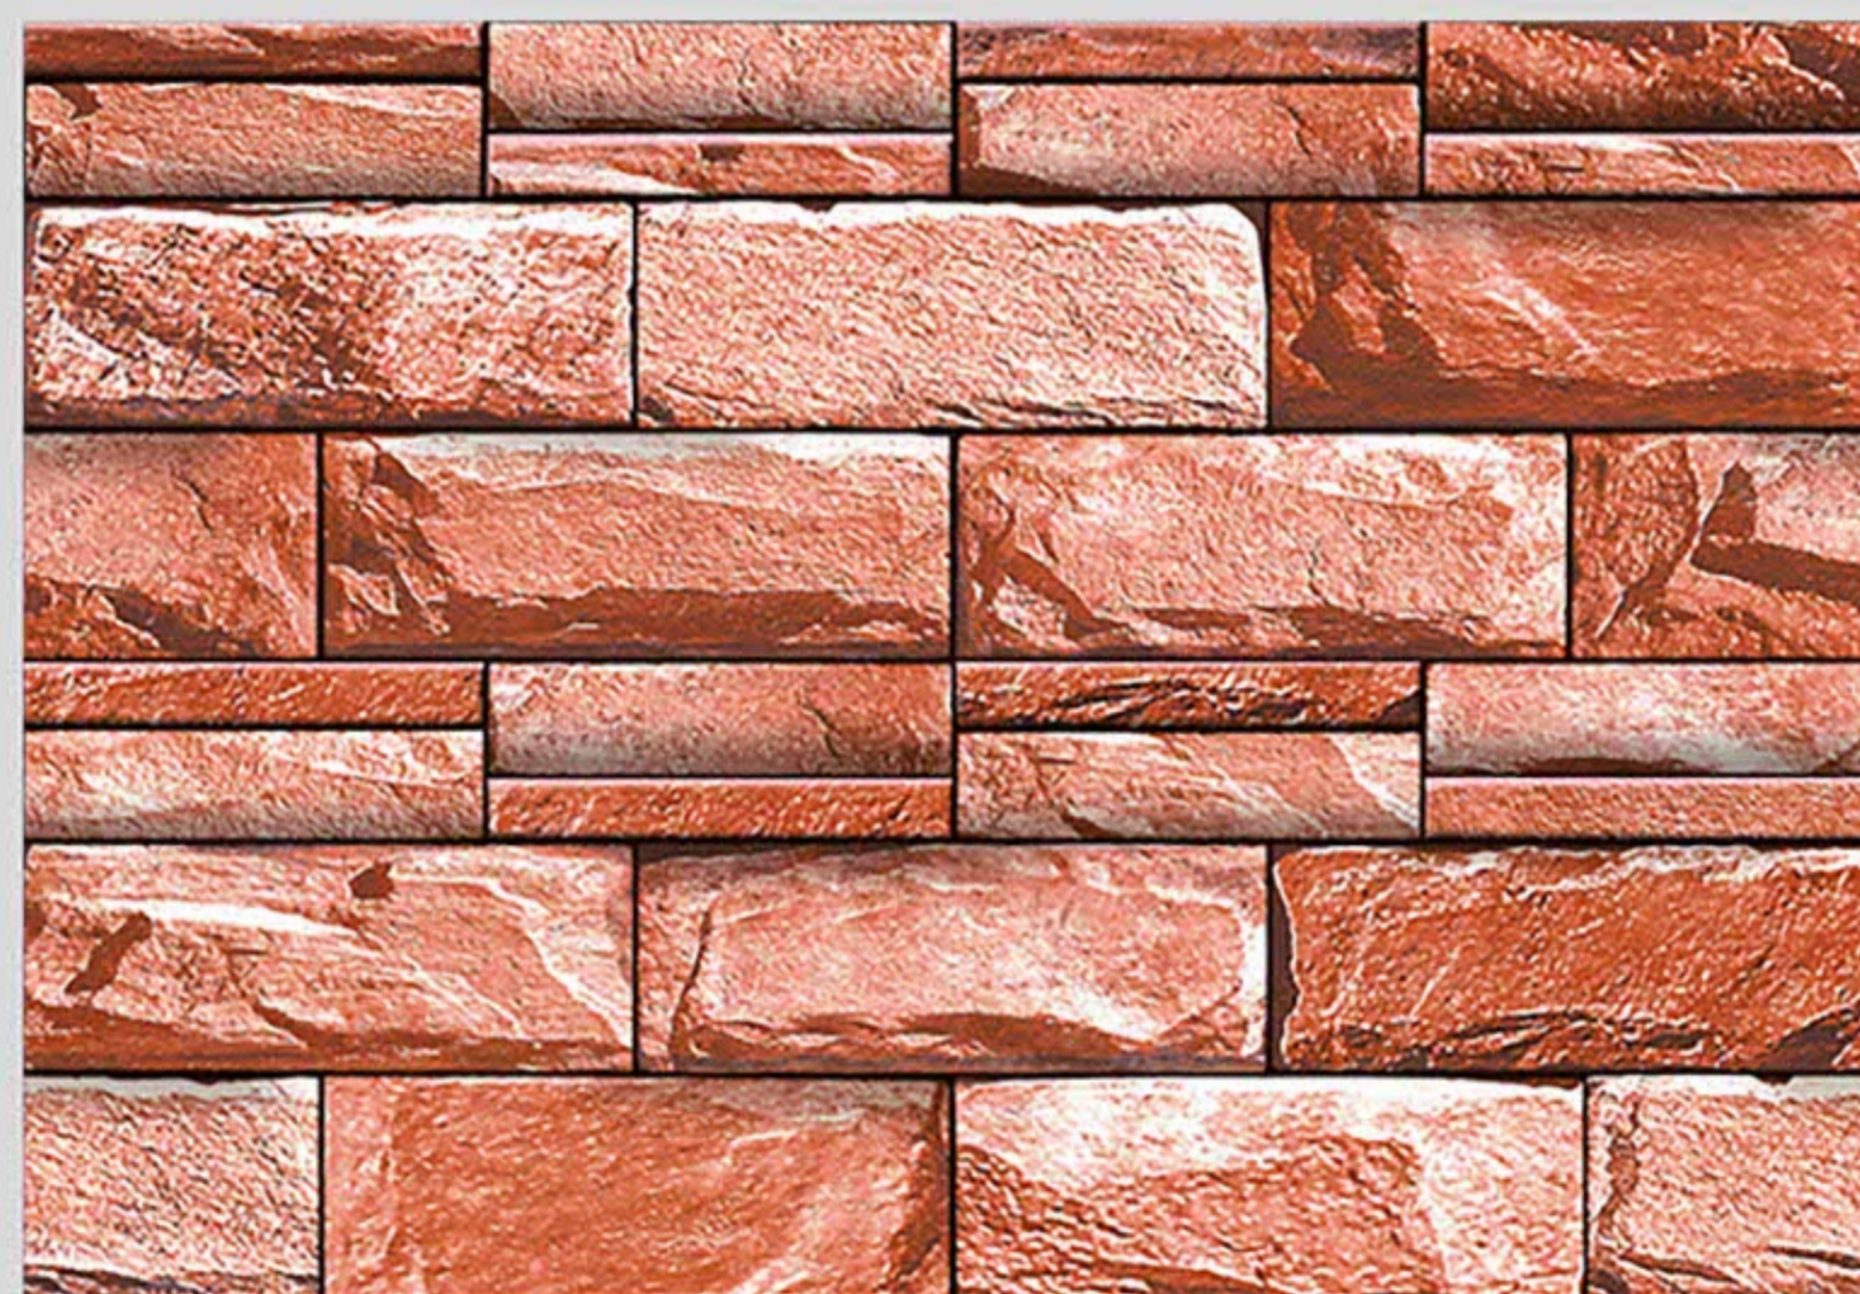

Chemical Resistance

Stain Resistance

12"x18"
Matt Finish

Elevation
Series

858-EL

859-EL

860-EL

861-EL