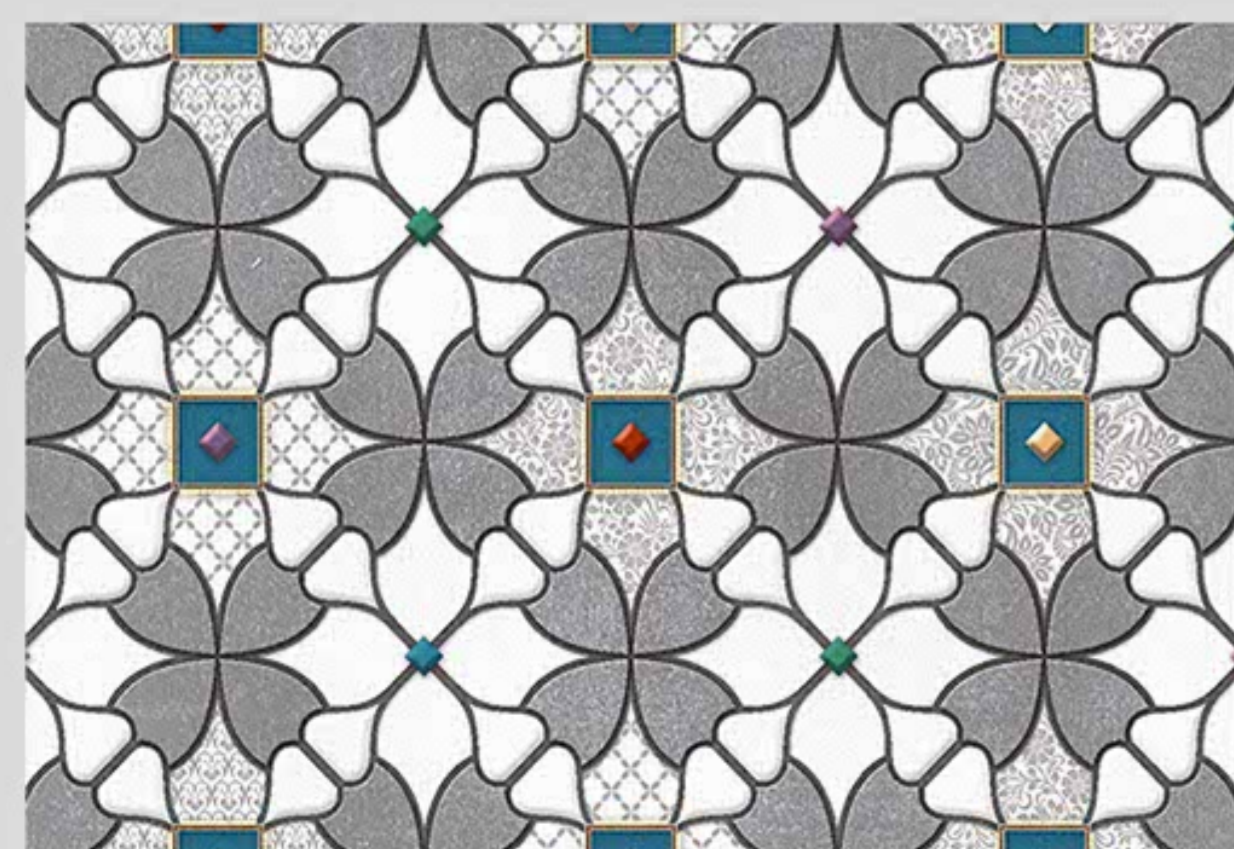

digital wall tiles
MATT SURFACE

30x
45cm

MATT
Finish

557-HL1