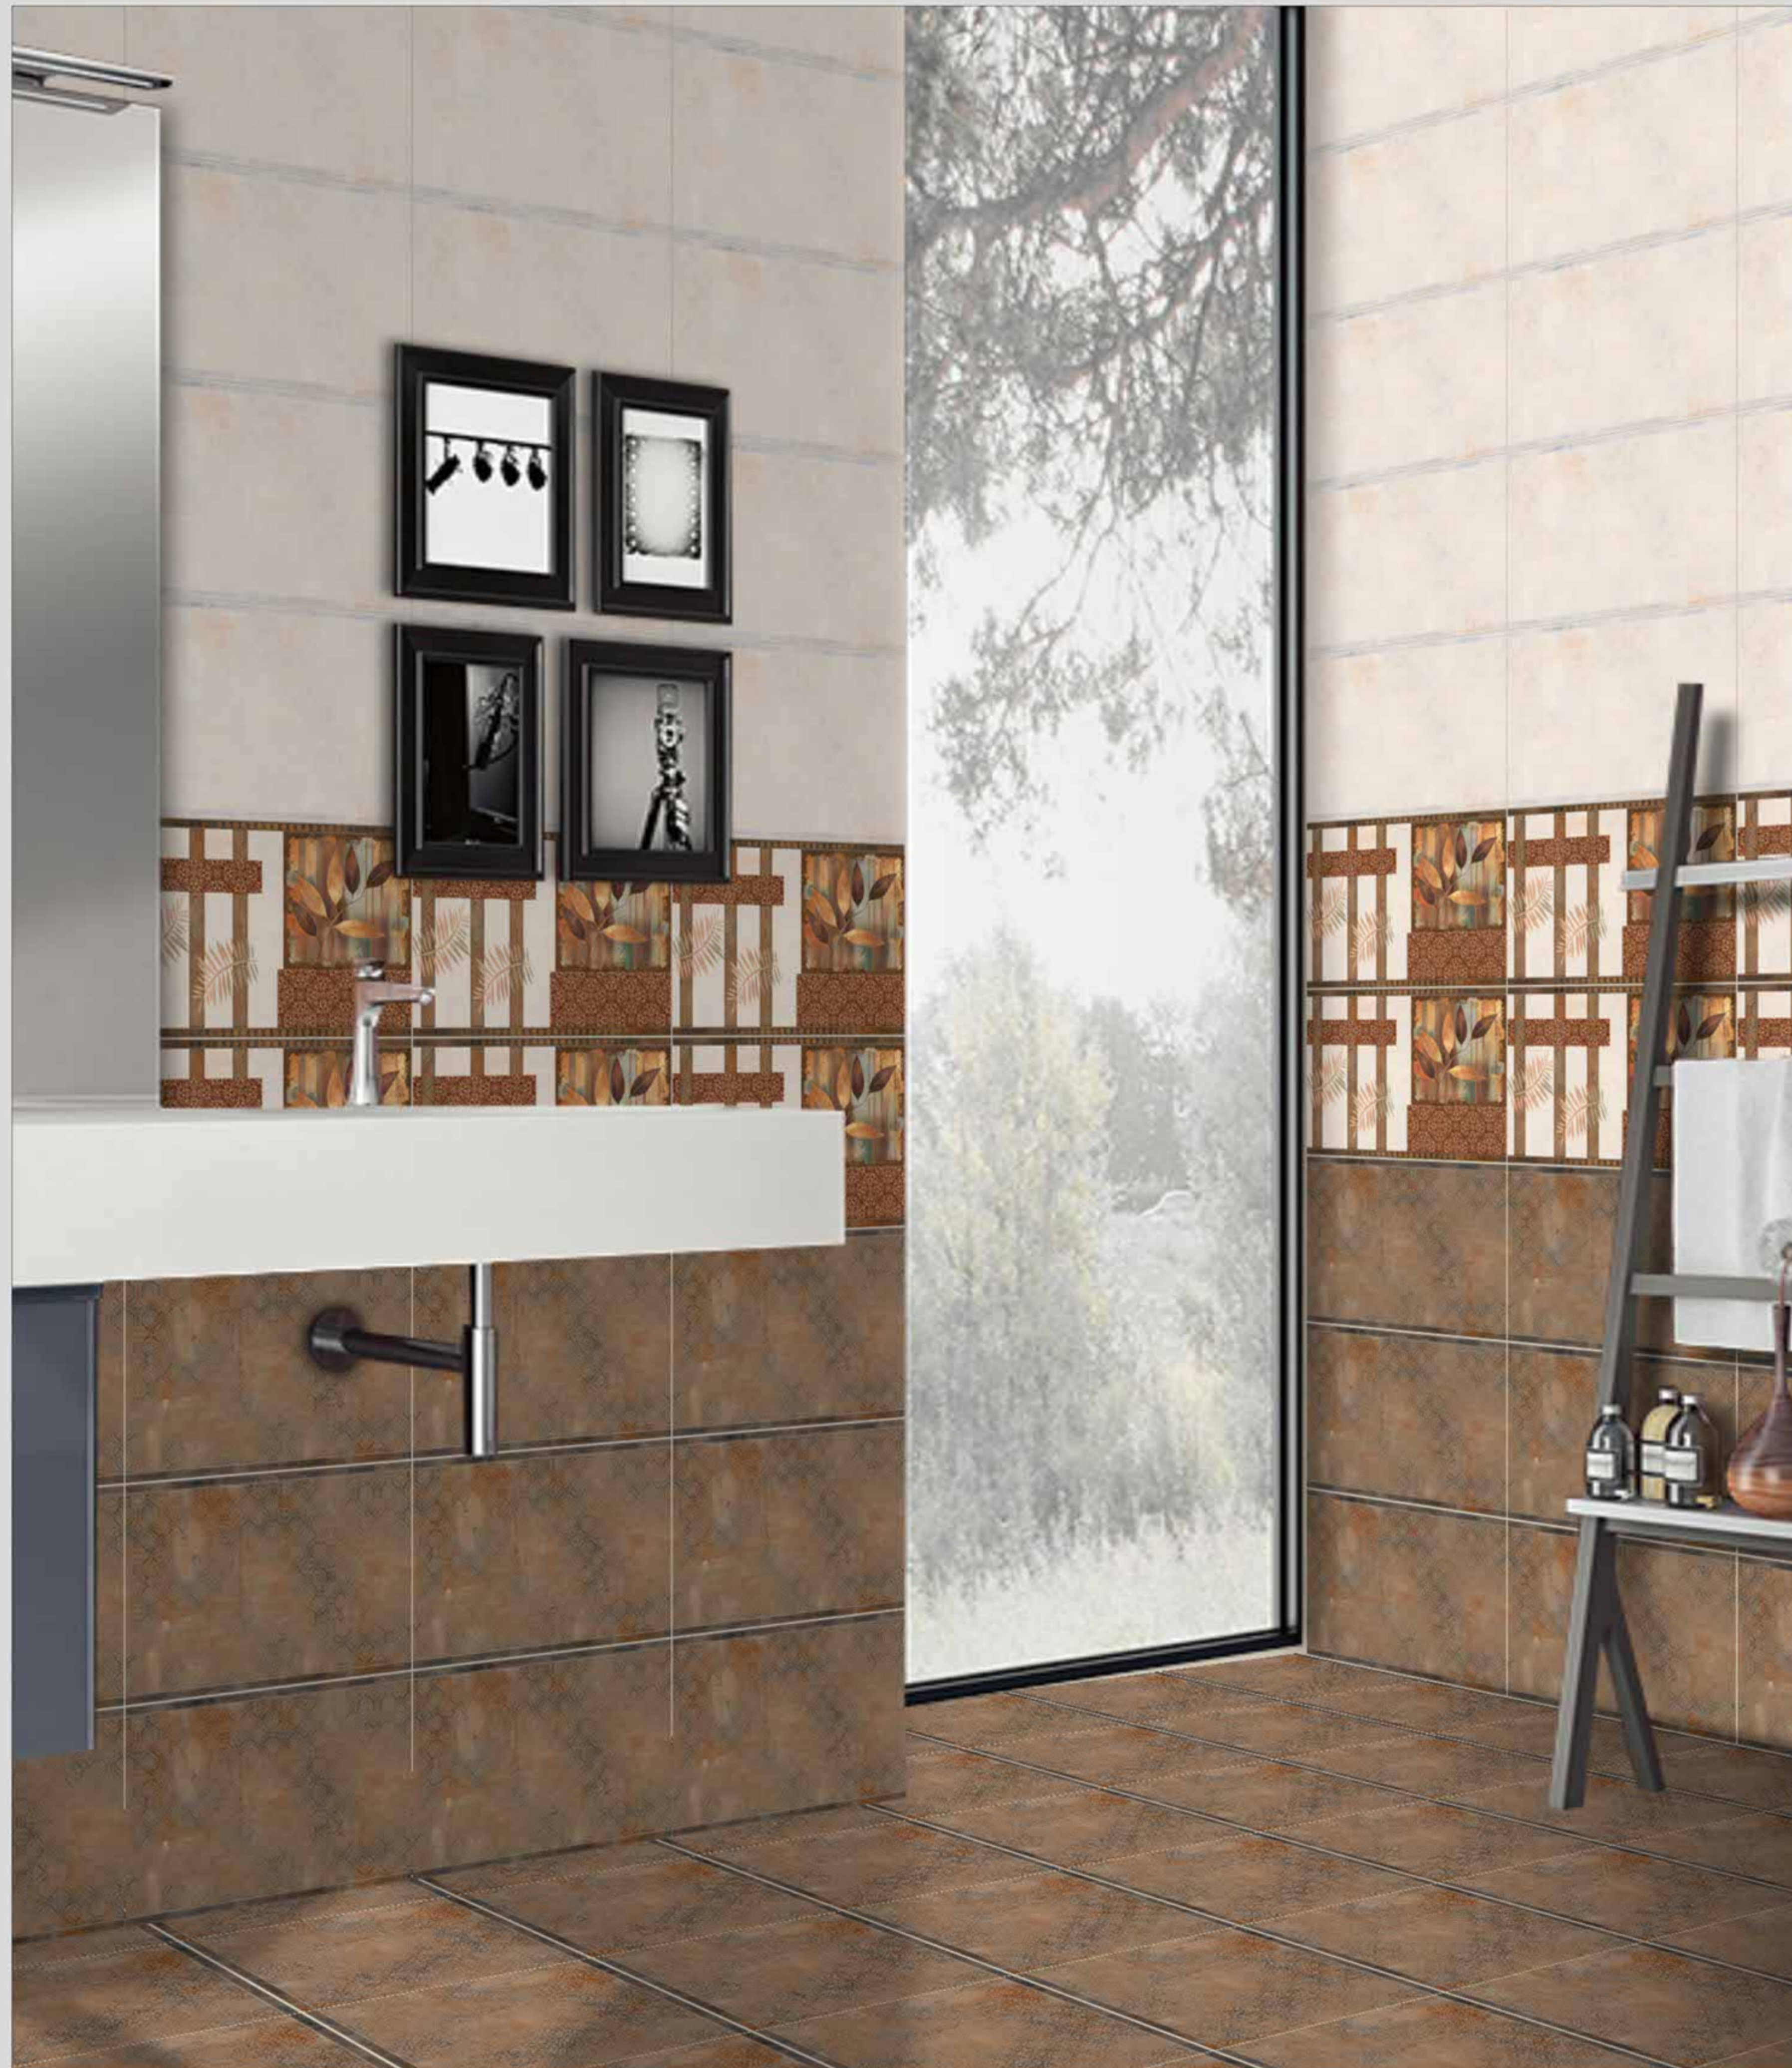

507-D

508-D

Matching Floor Available in 300x300 mm

digital wall tiles
MATT SURFACE

30x
45cm

MATT
Finish

508-L

517-L