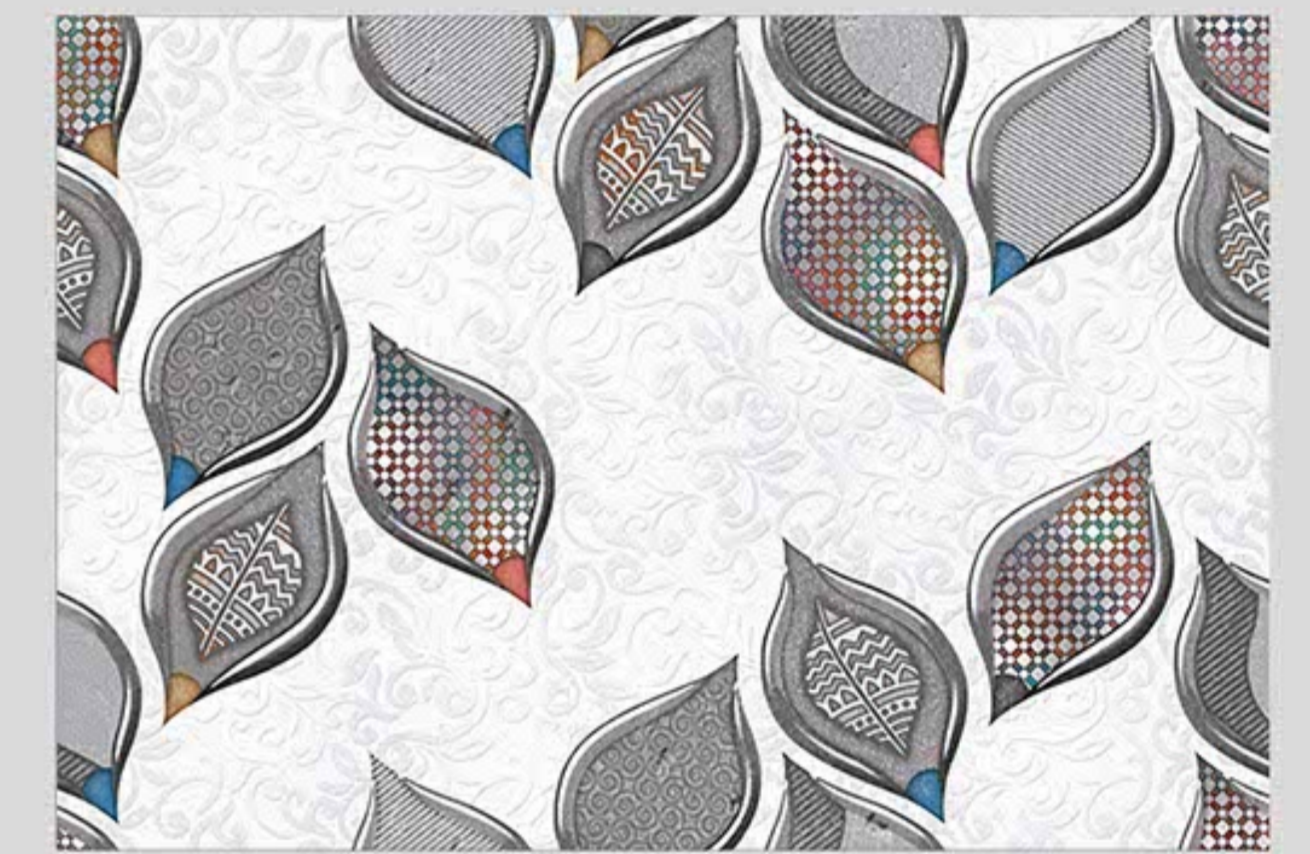

digital wall tiles
MATT SURFACE

30x
45cm

MATT
Finish

557-HL2