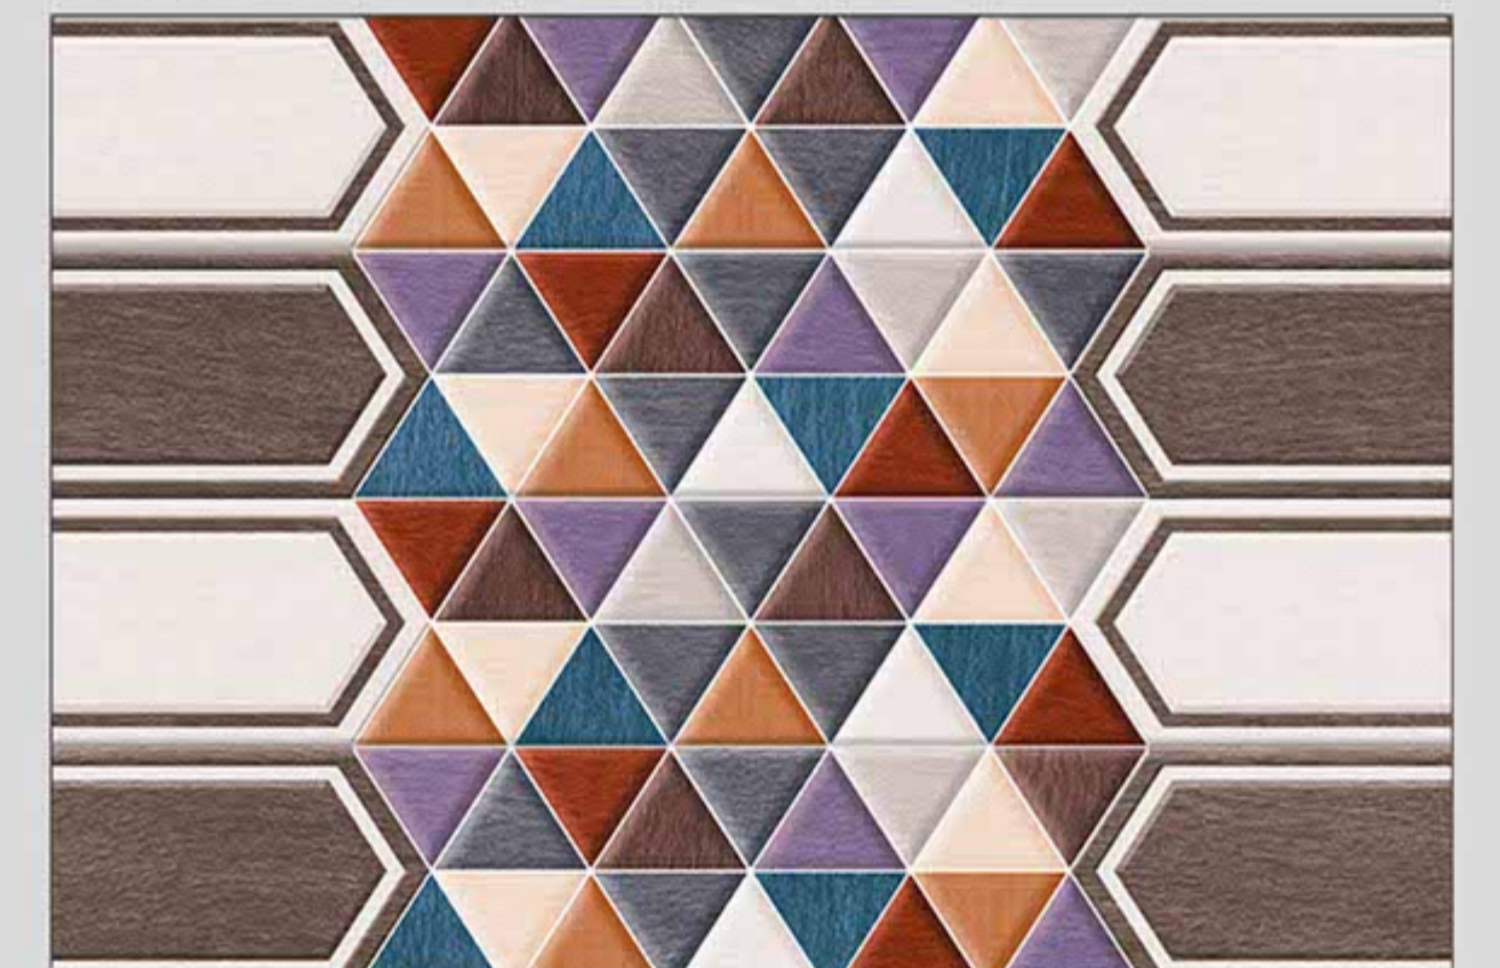

digital wall tiles
MATT SURFACE

30x
45cm

MATT
Finish

549-HL2

Matching Floor Available in 300x300 mm