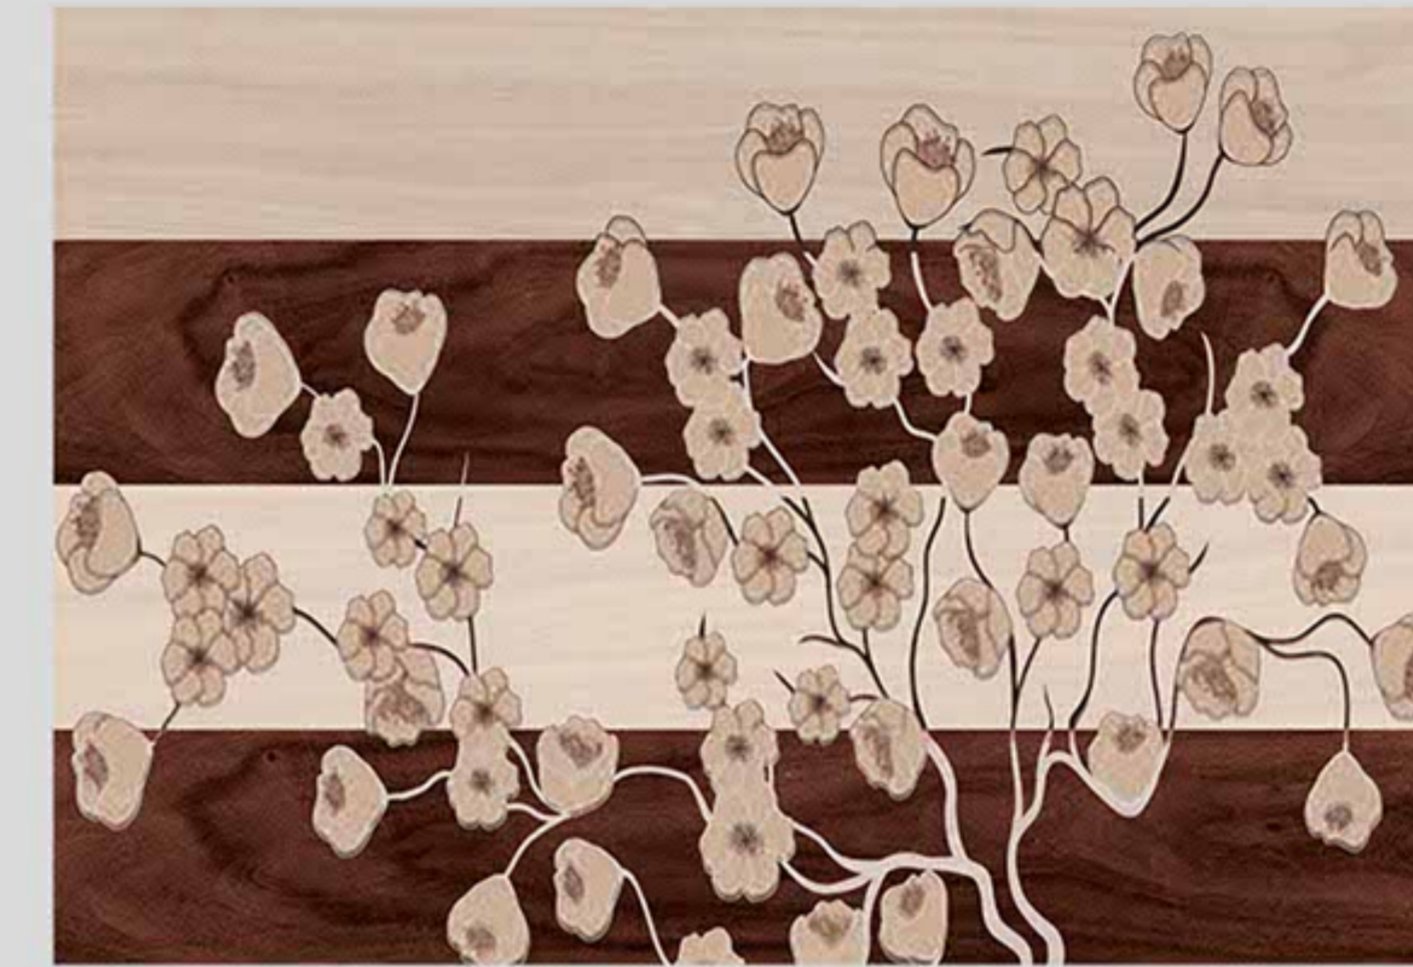

digital wall tiles
MATT SURFACE

30x
45cm

MATT
Finish

554-HL2.A

Matching Floor Available in 300x300 mm