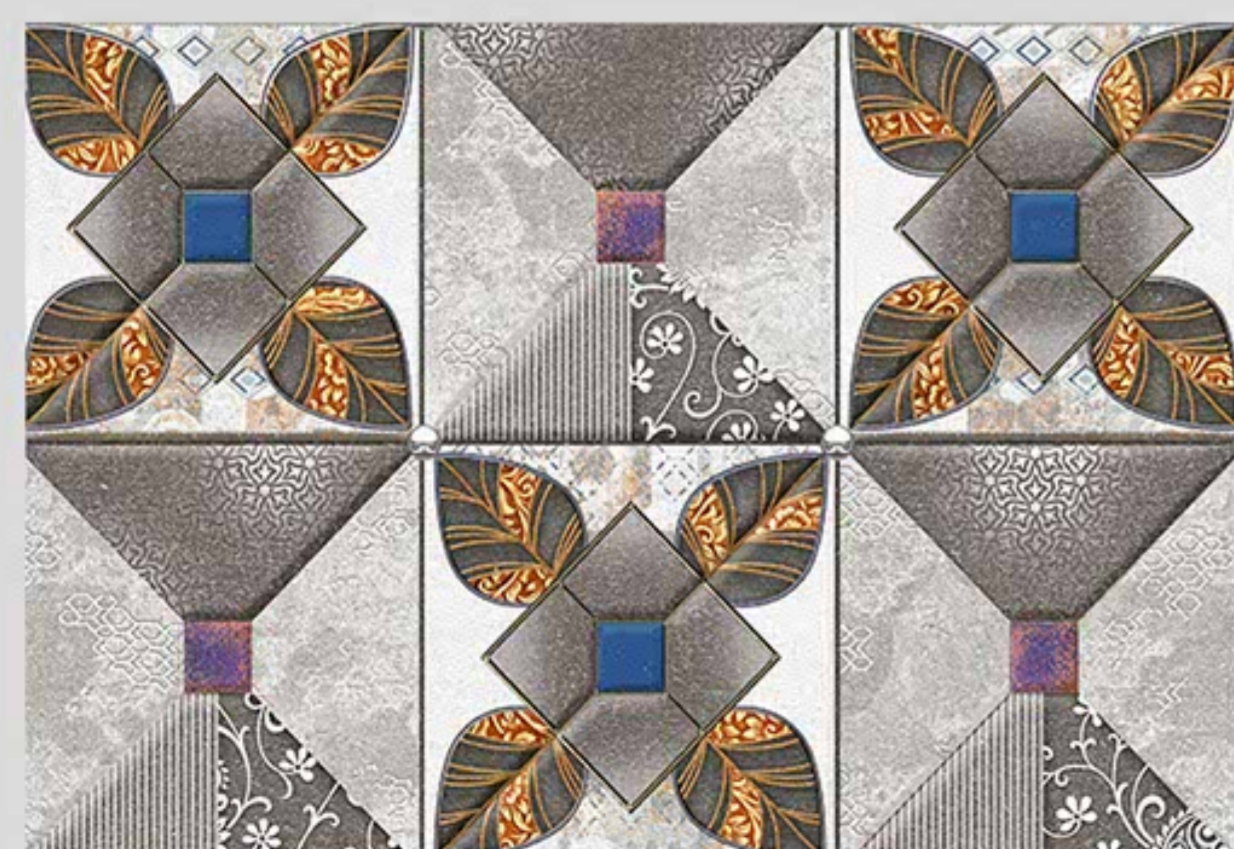

digital wall tiles
MATT SURFACE

30x
45cm

MATT
Finish

562-HL1