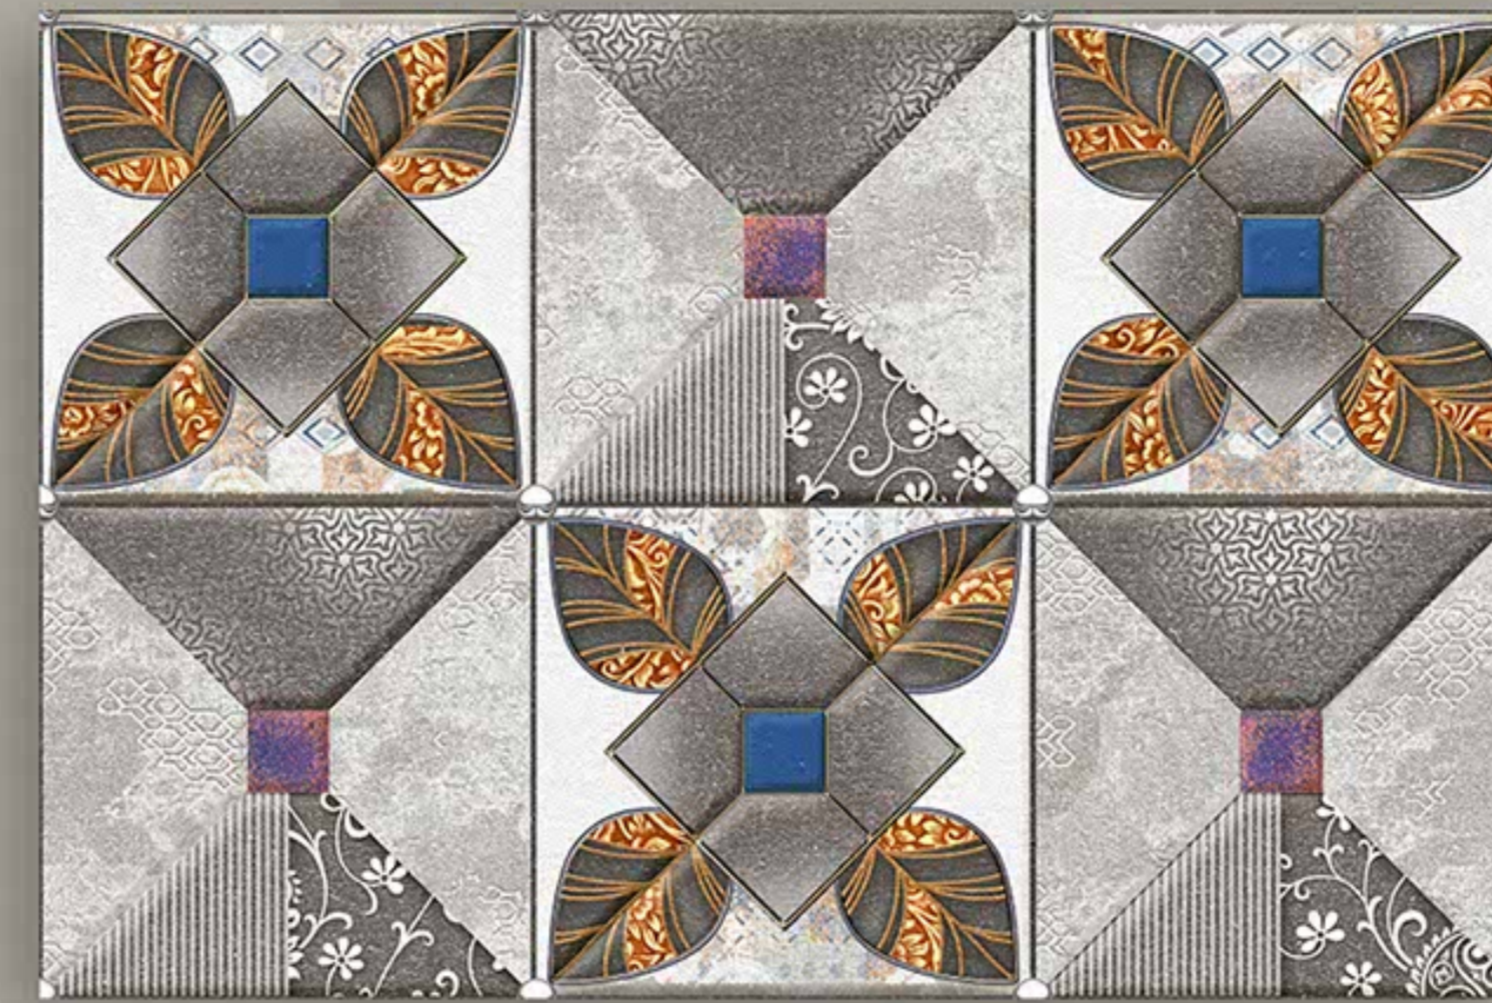

Resistance to UV Rays

Resistance to Stain

Resistance to Frost

Resistance to Chemicals

Mixing, combining styles, boosting the creativity in every space. Offering an endlessly number of possibilities in shapes, motives, designs and effects, with relief and volumes, capable of attracting everyone's attention.

300x450mm