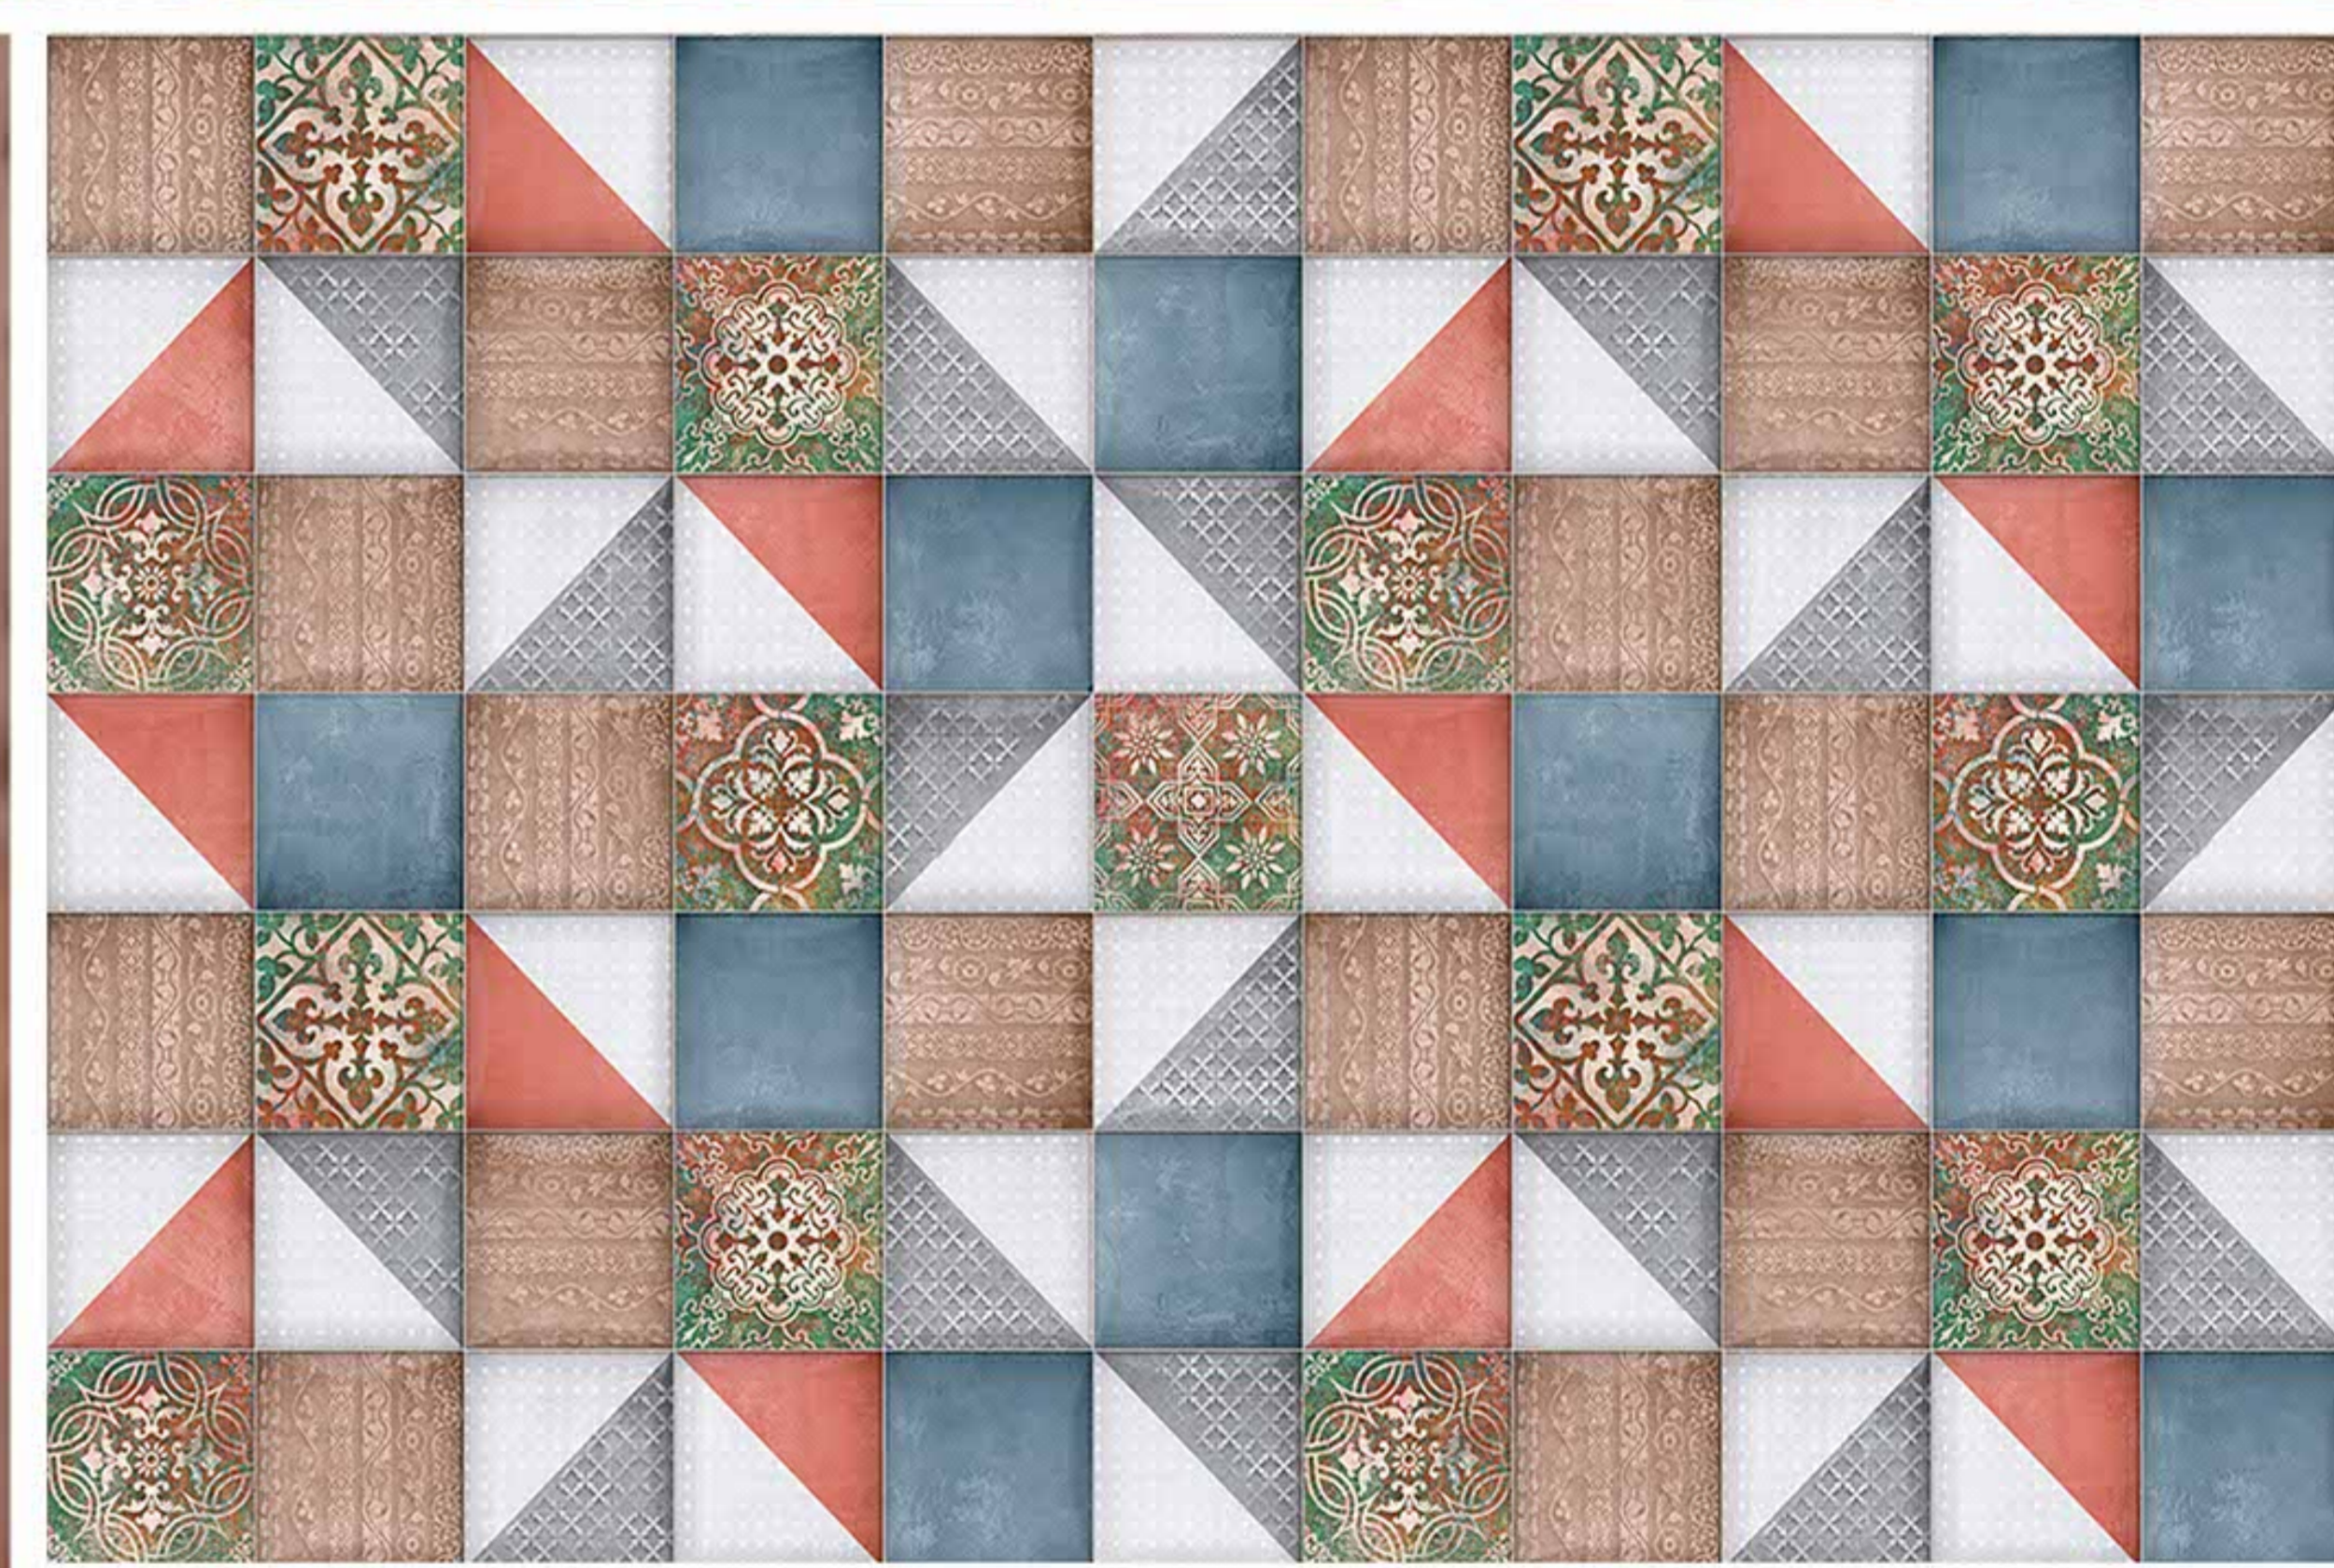

Wall Tiles

COLLECTION 2023