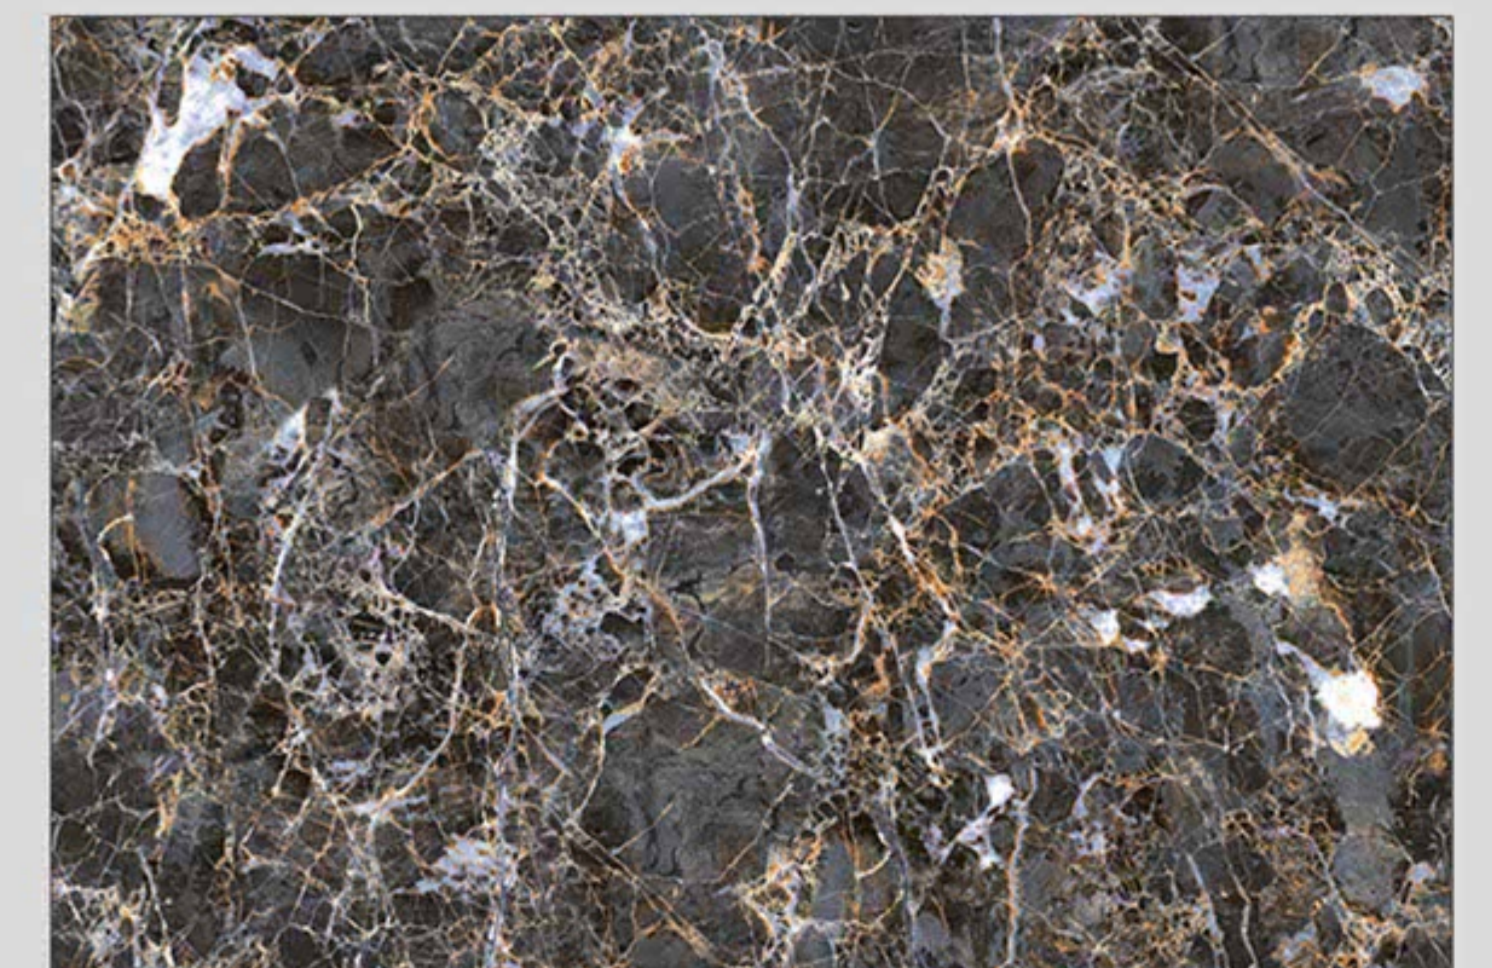

1612-D

Matching Floor Available in 300x300 mm