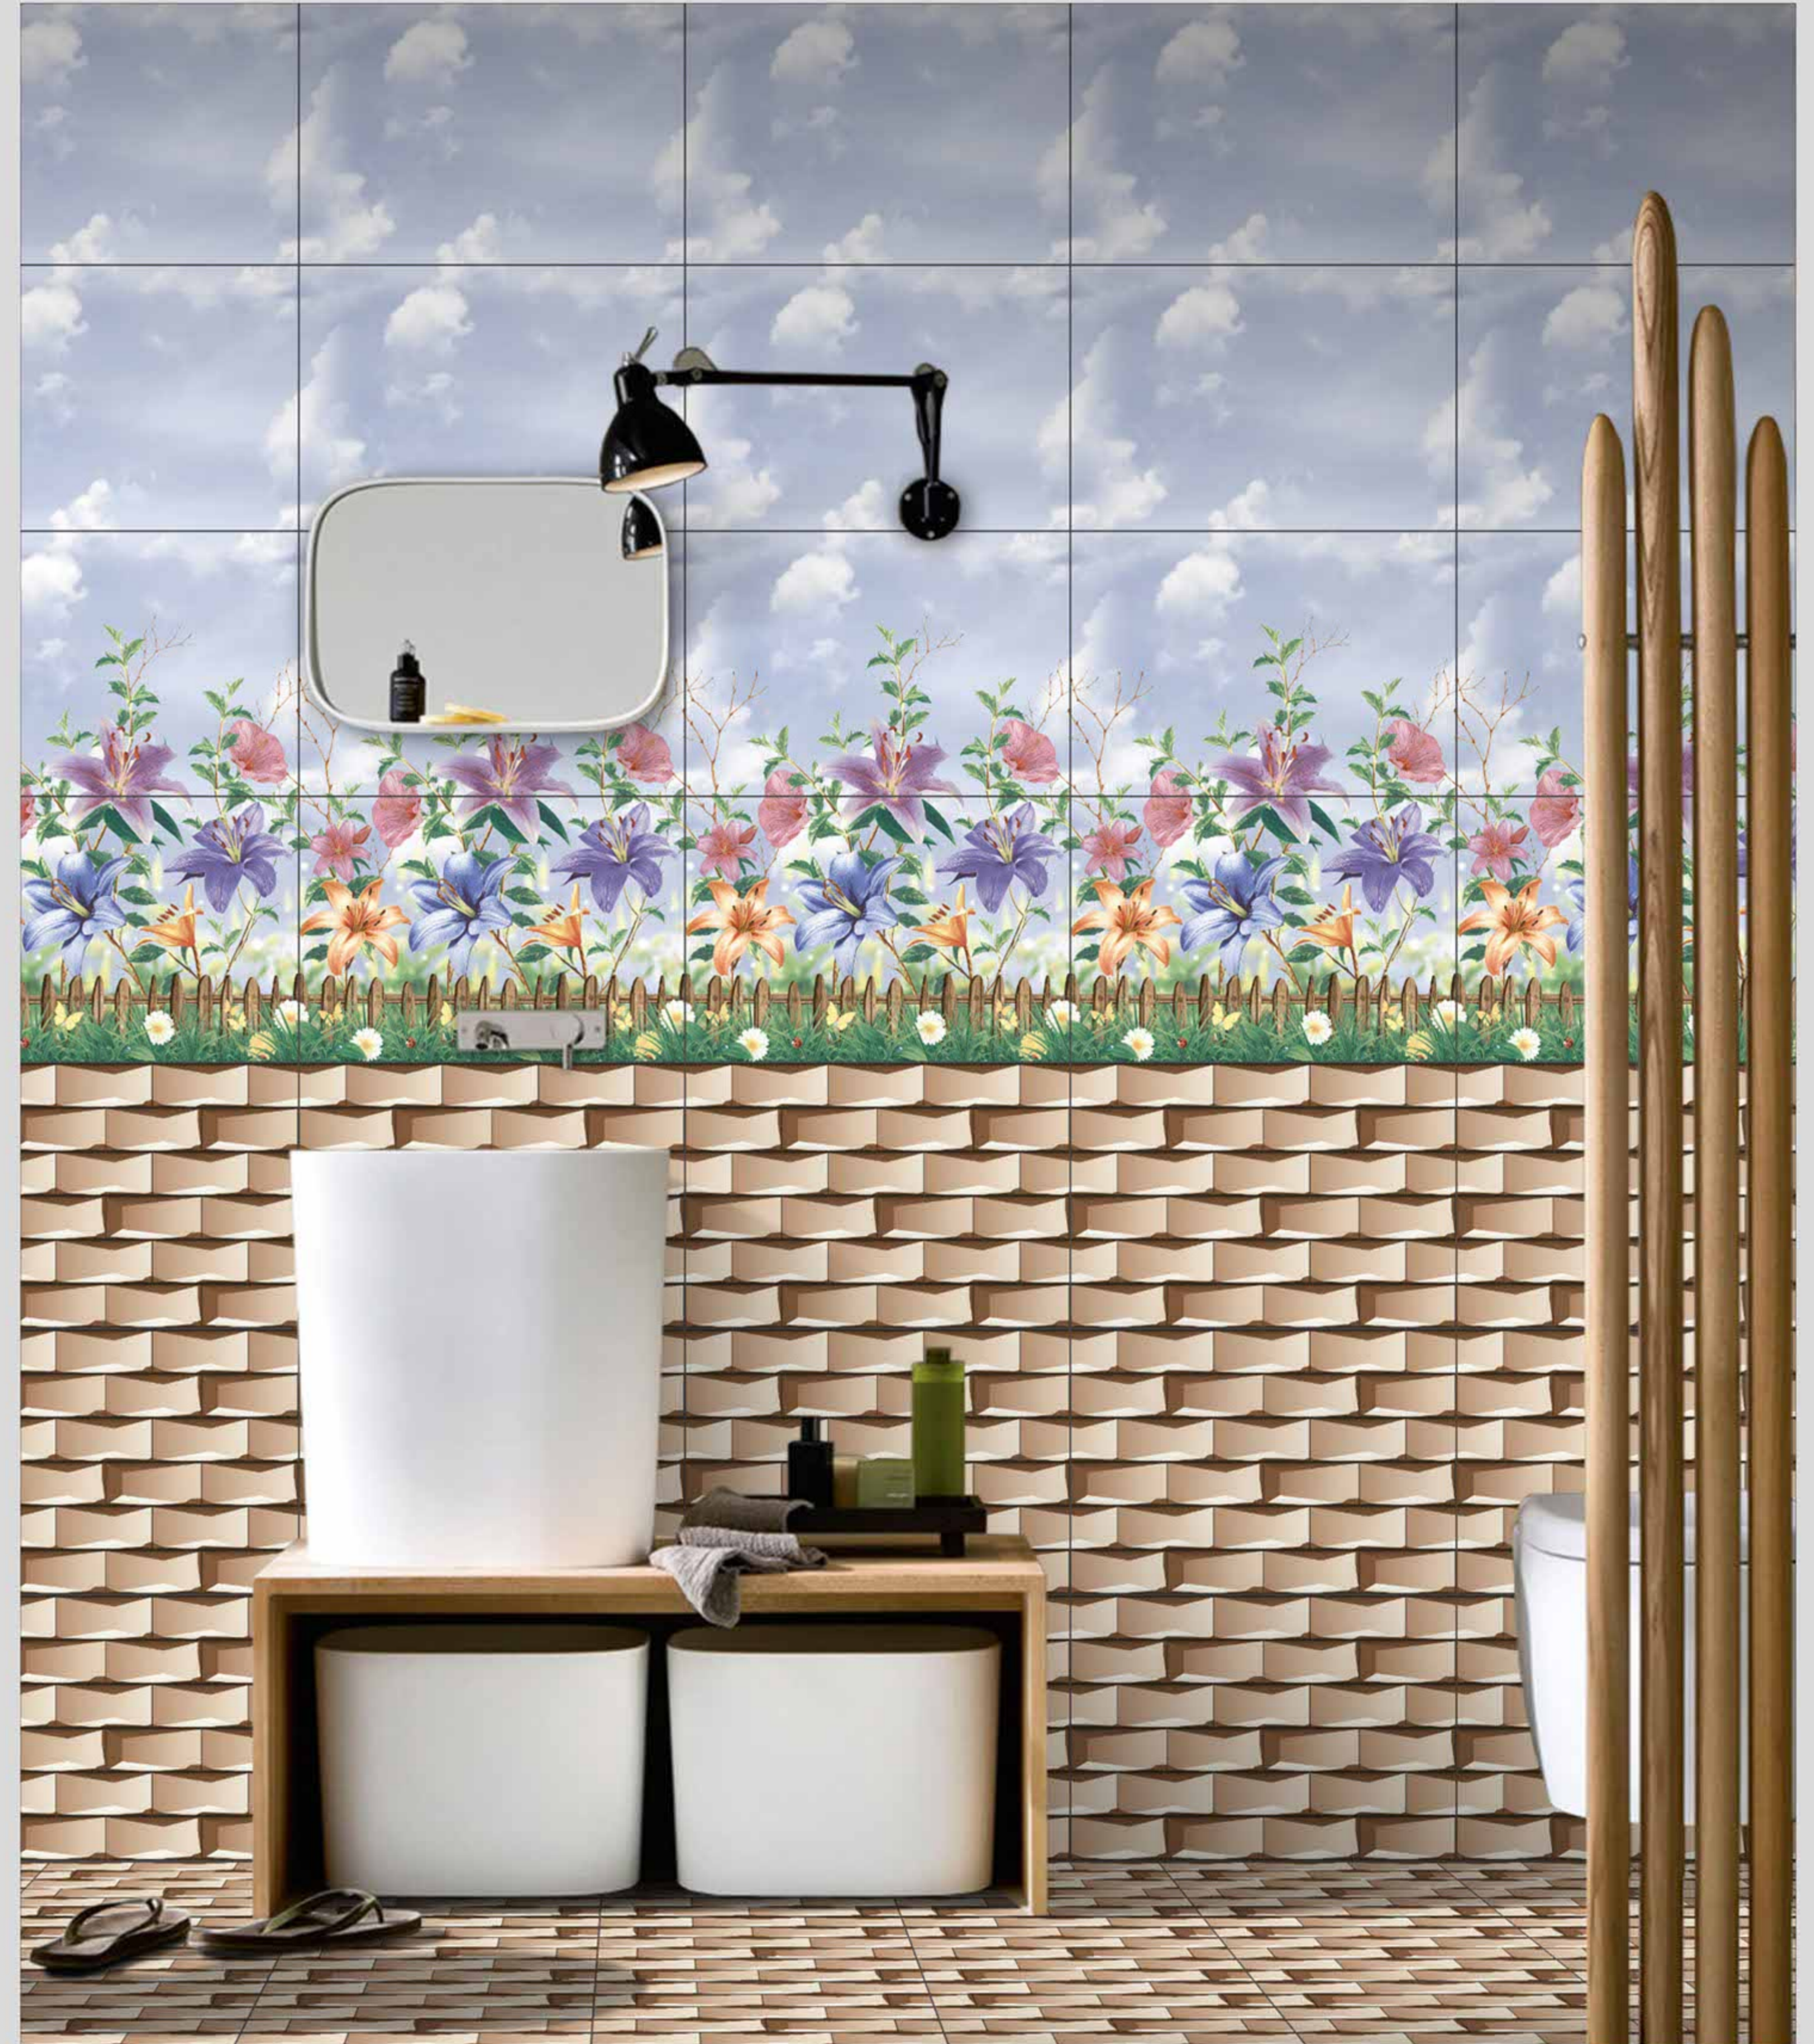

digital wall tiles
GLOSSY SURFACE

30x
45cm

GLOSSY
Finish

1603-L

1603-HL1.A

1603-D

1603-HL1.B

Matching Floor Available in 300x300 mm