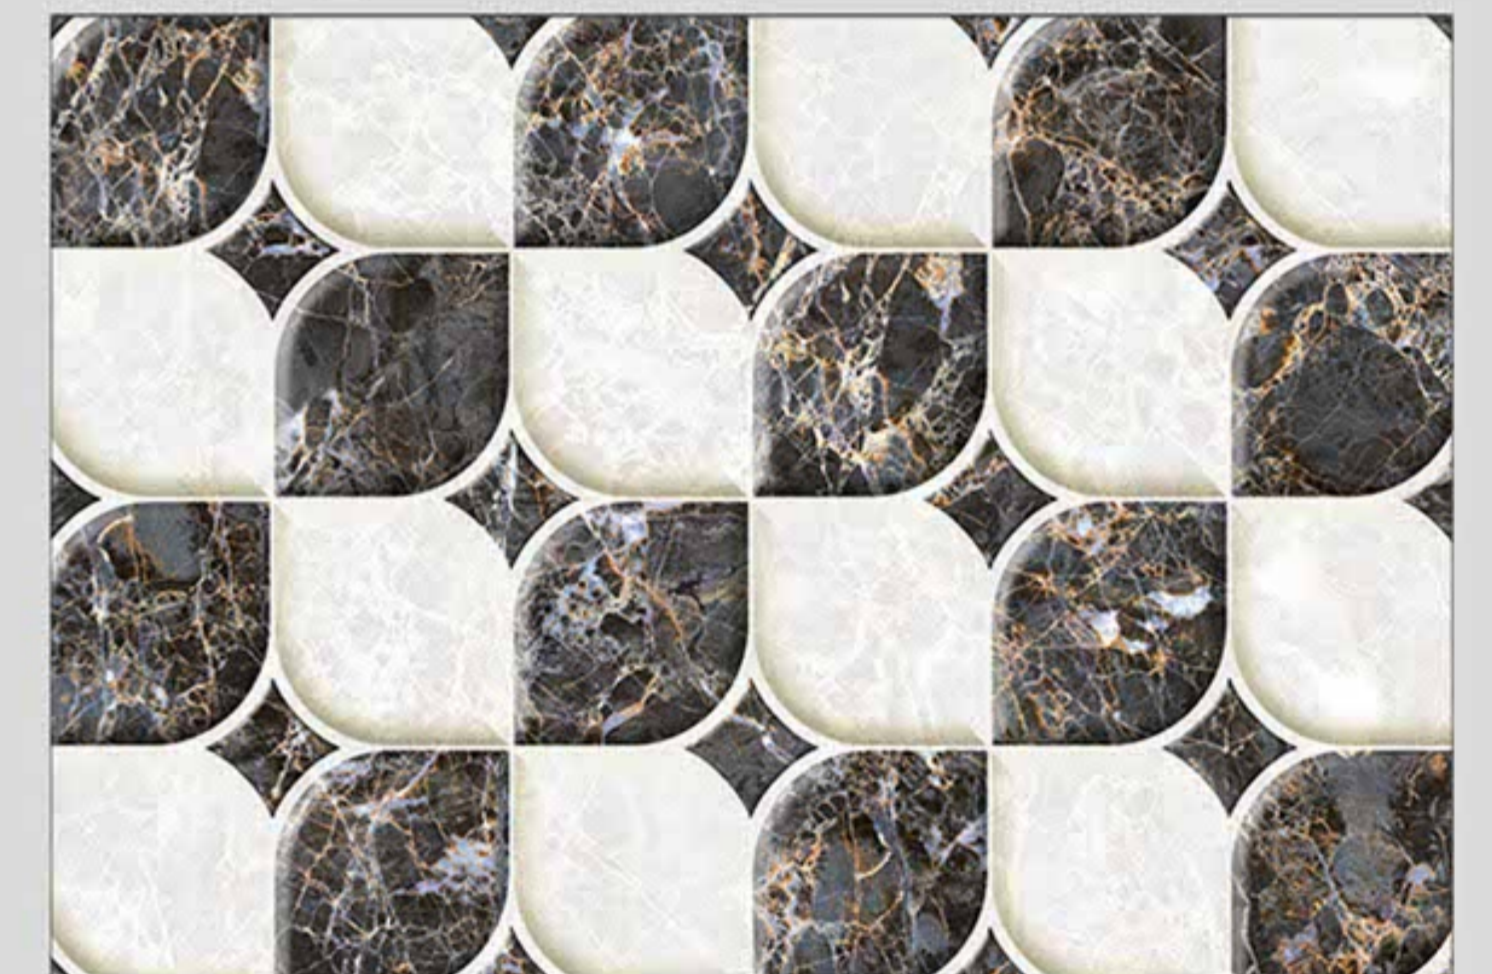

Matching Floor Available in 300x300 mm

digital wall tiles
GLOSSY SURFACE

30x
45cm

GLOSSY
Finish

1611-L

1612-L

1611-HL1

1612-HL1