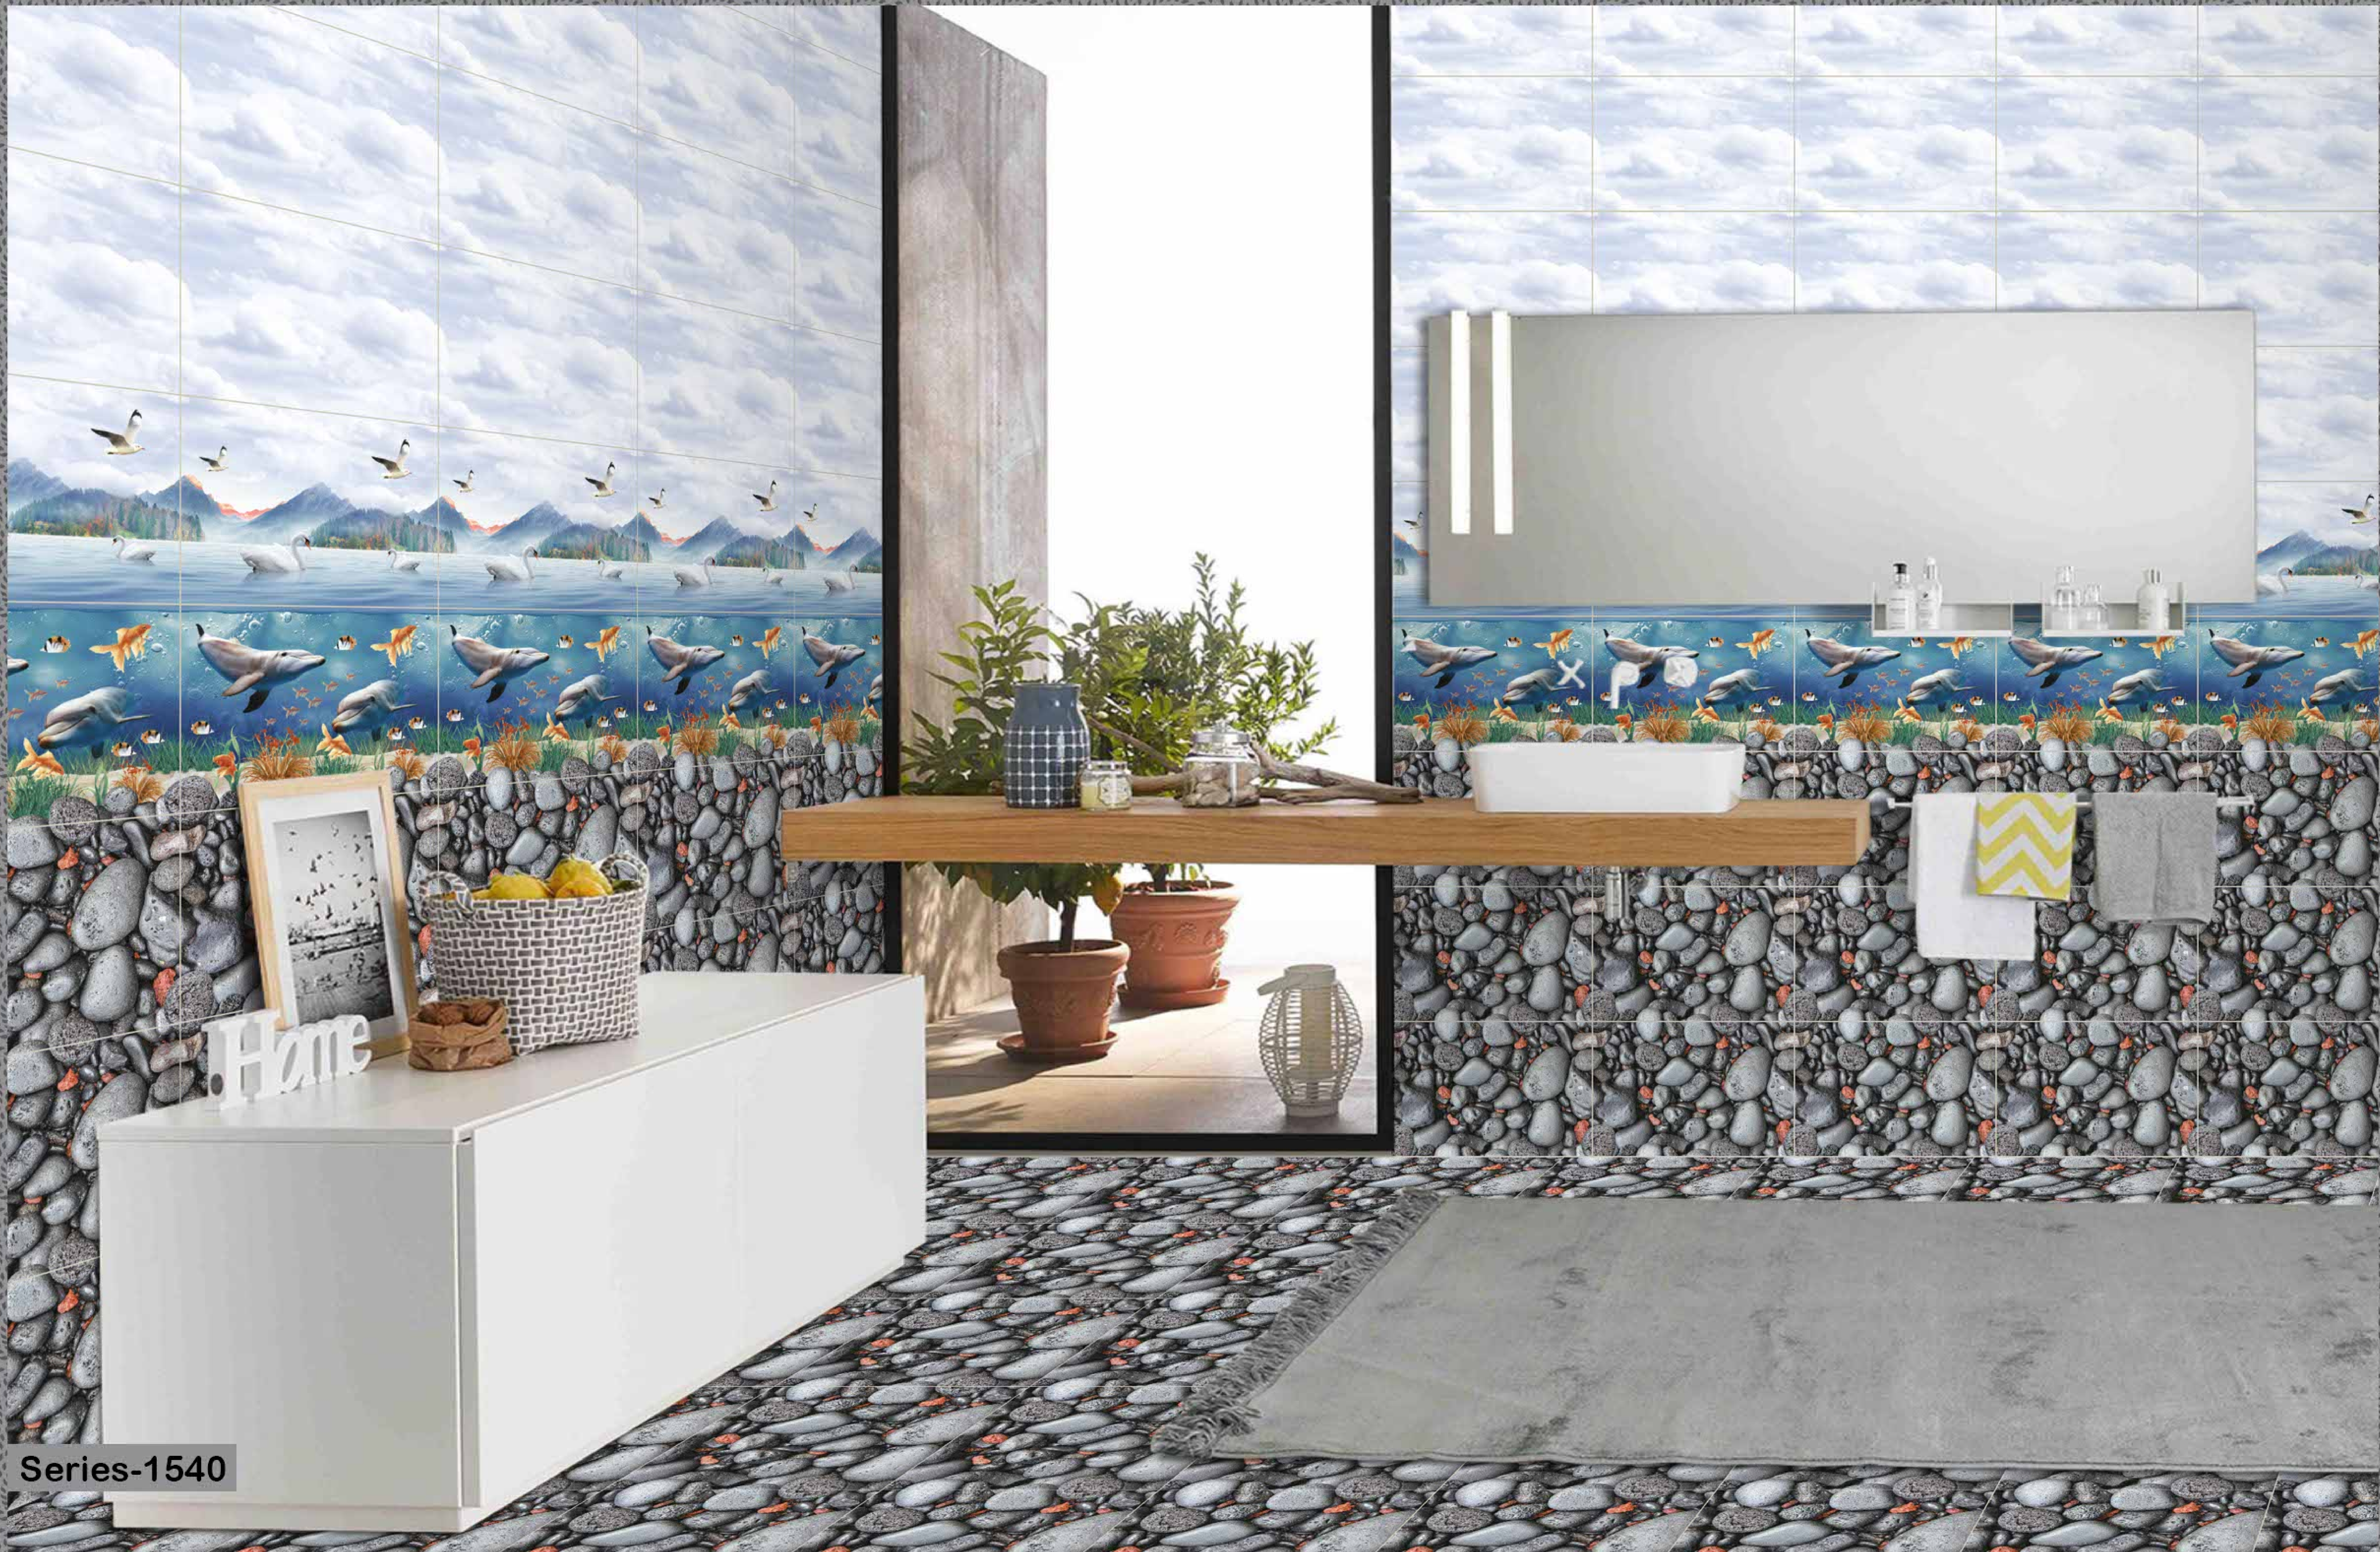

HL1.A

HL1.B

DARK

Matching Floor Available in 300x300 mm

Series-1540

digital wall tiles
GLOSSY SURFACE

30x
45cm

GLOSSY
Finish