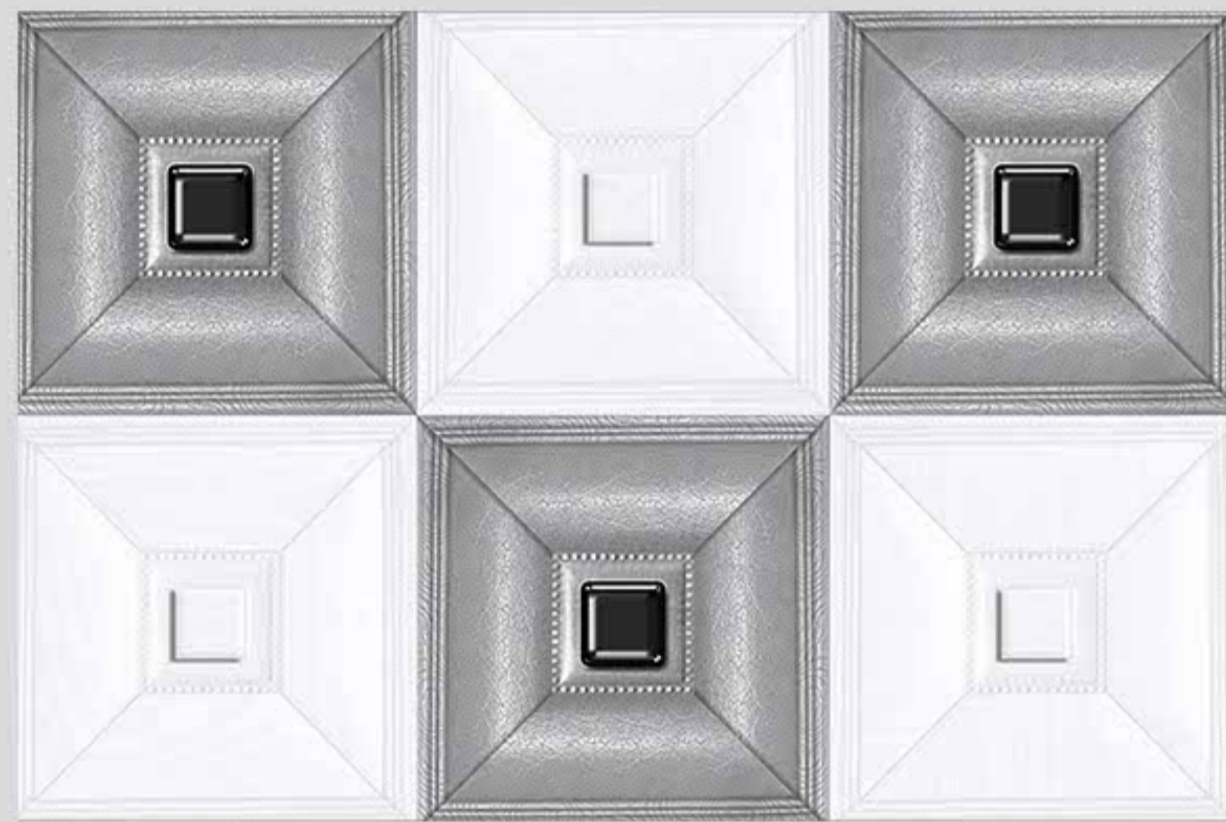

digital wall tiles
GLOSSY SURFACE

30x
45cm

GLOSSY
Finish

1576-HL1

Matching Floor Available in 300x300 mm