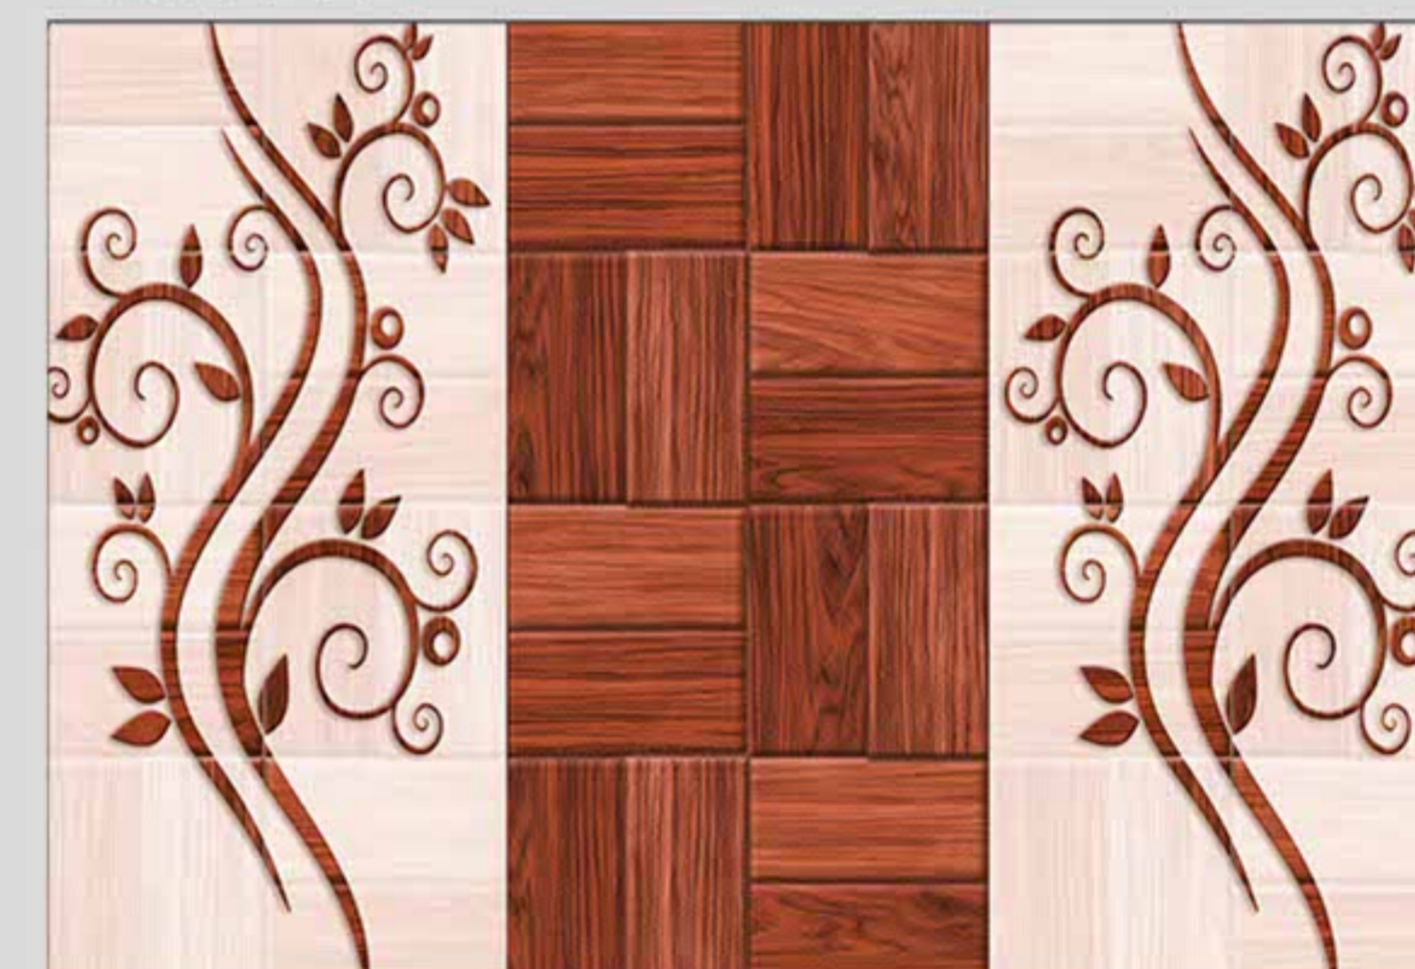

digital wall tiles
GLOSSY SURFACE

30x
45cm

GLOSSY
Finish

1521-HL1

Matching Floor Available in 300x300 mm