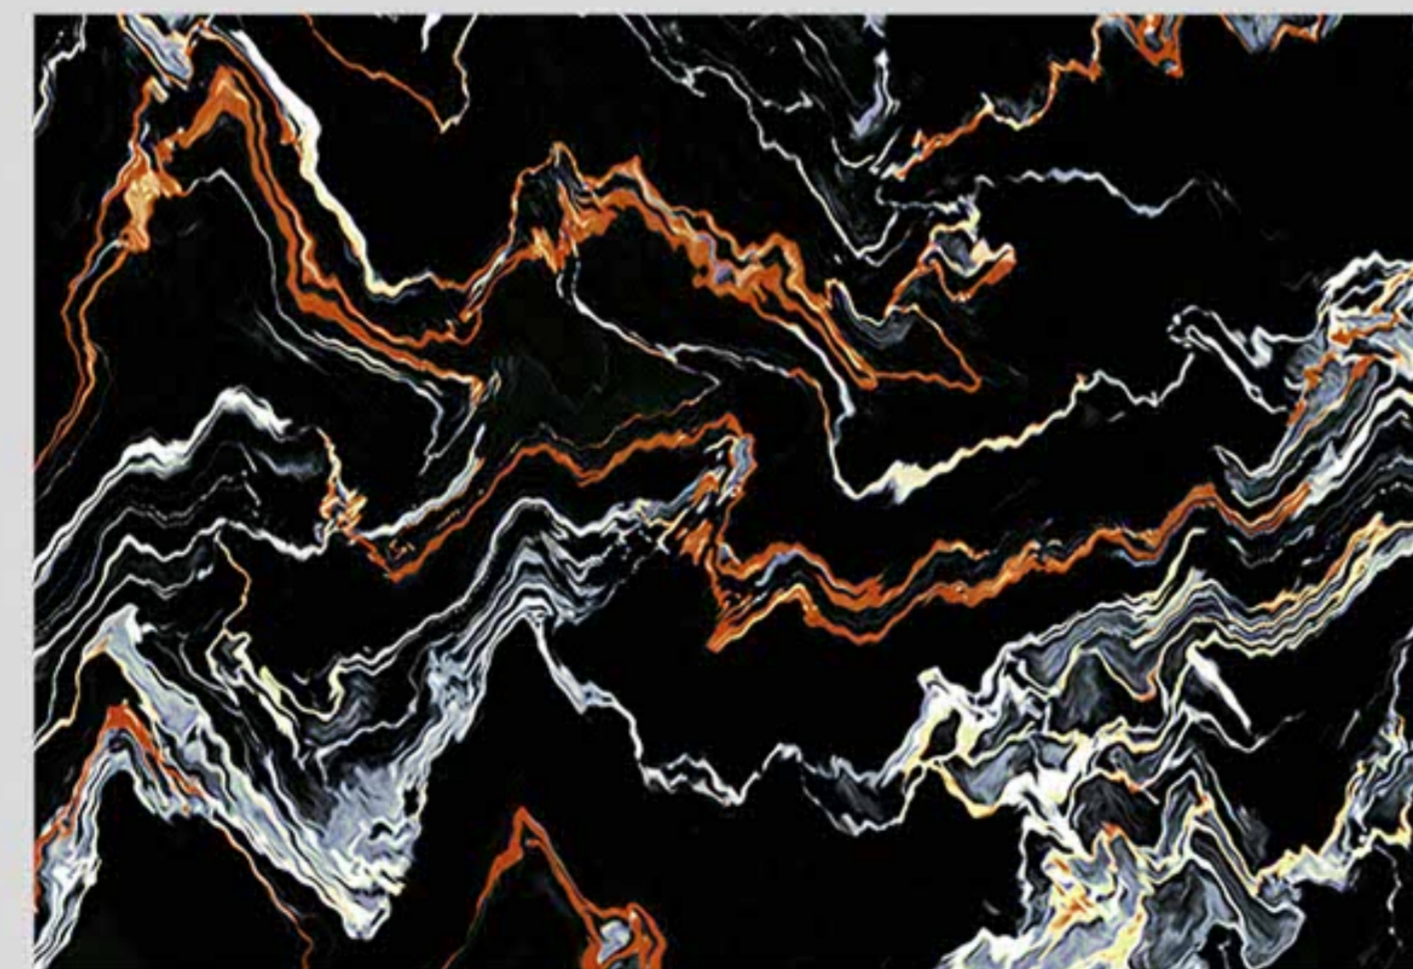

digital wall tiles
GLOSSY SURFACE

30x
45cm

GLOSSY
Finish

1637-D