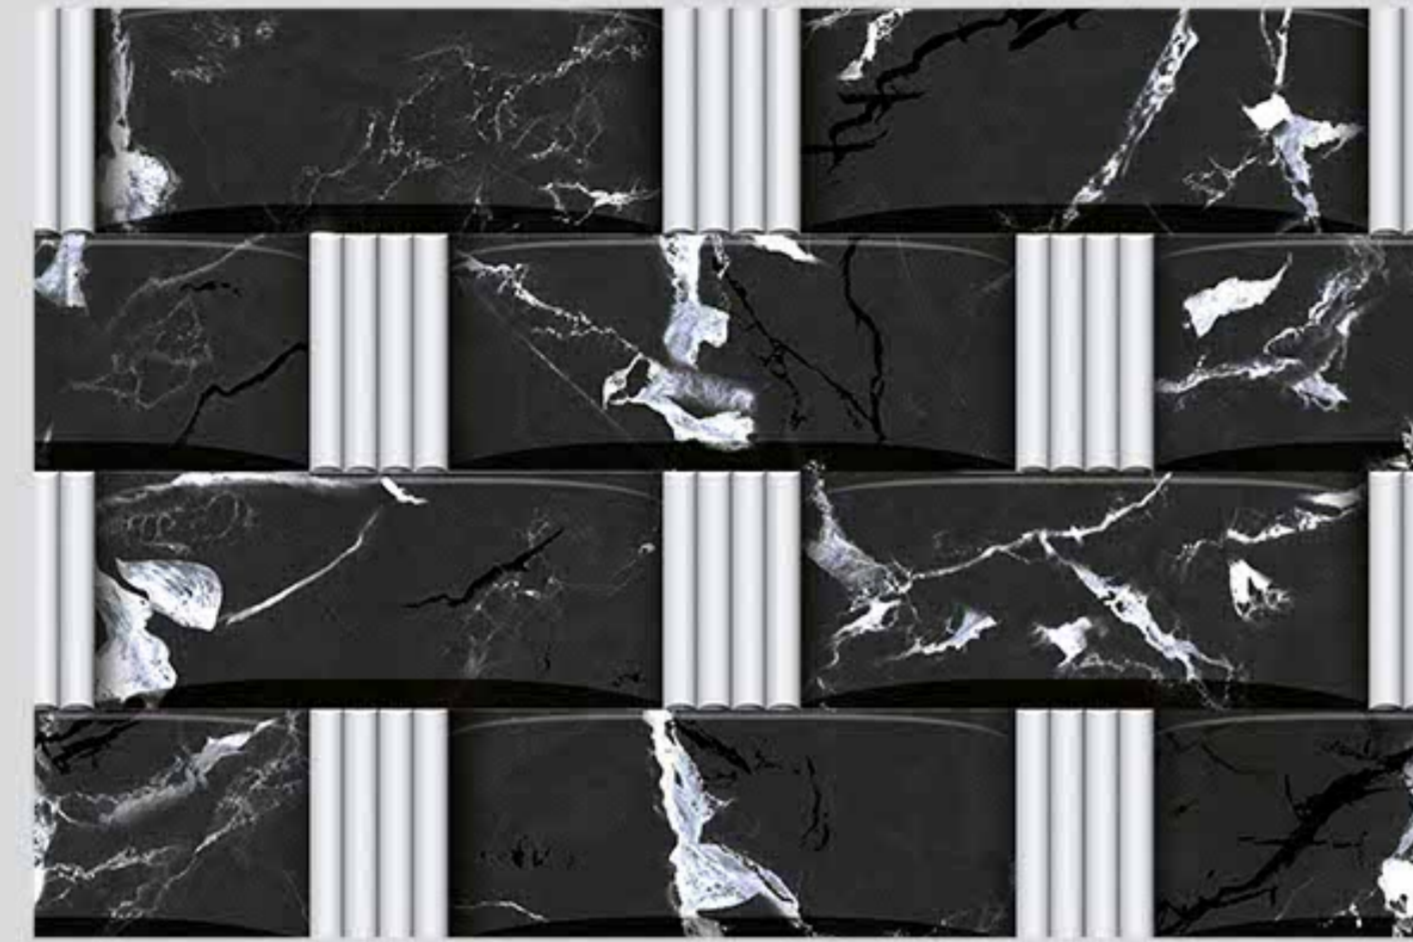

digital wall tiles
GLOSSY SURFACE

30x
45cm

GLOSSY
Finish

1503-HL10

Matching Floor Available in 300x300 mm