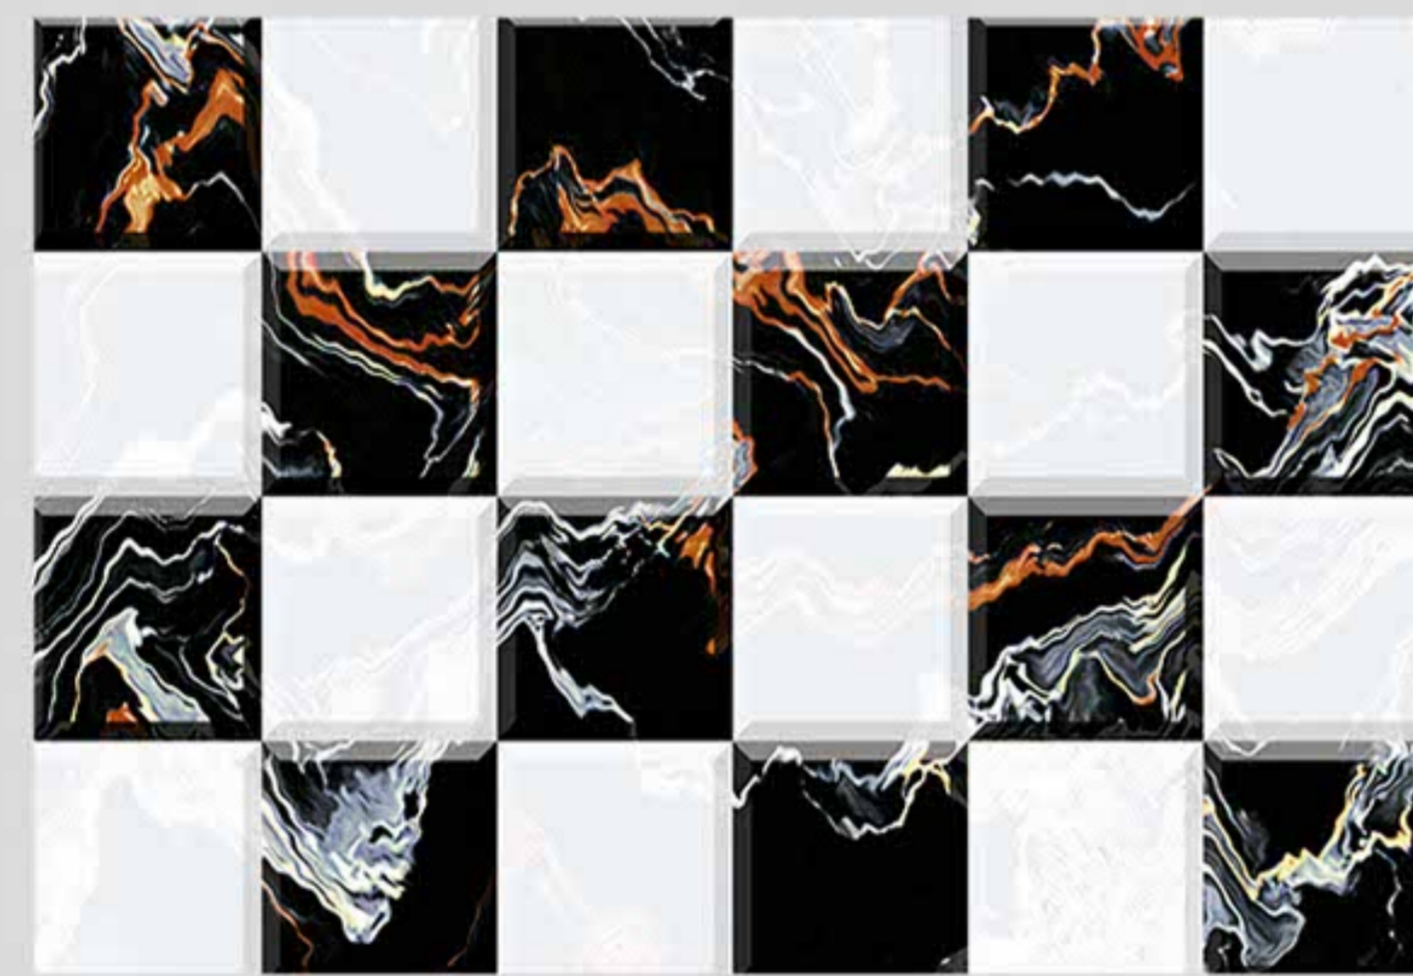

1637-HL1

Series-1634

digital wall tiles
GLOSSY SURFACE

30x
45cm

GLOSSY
Finish

1637-L

1637-L

1637-HL2