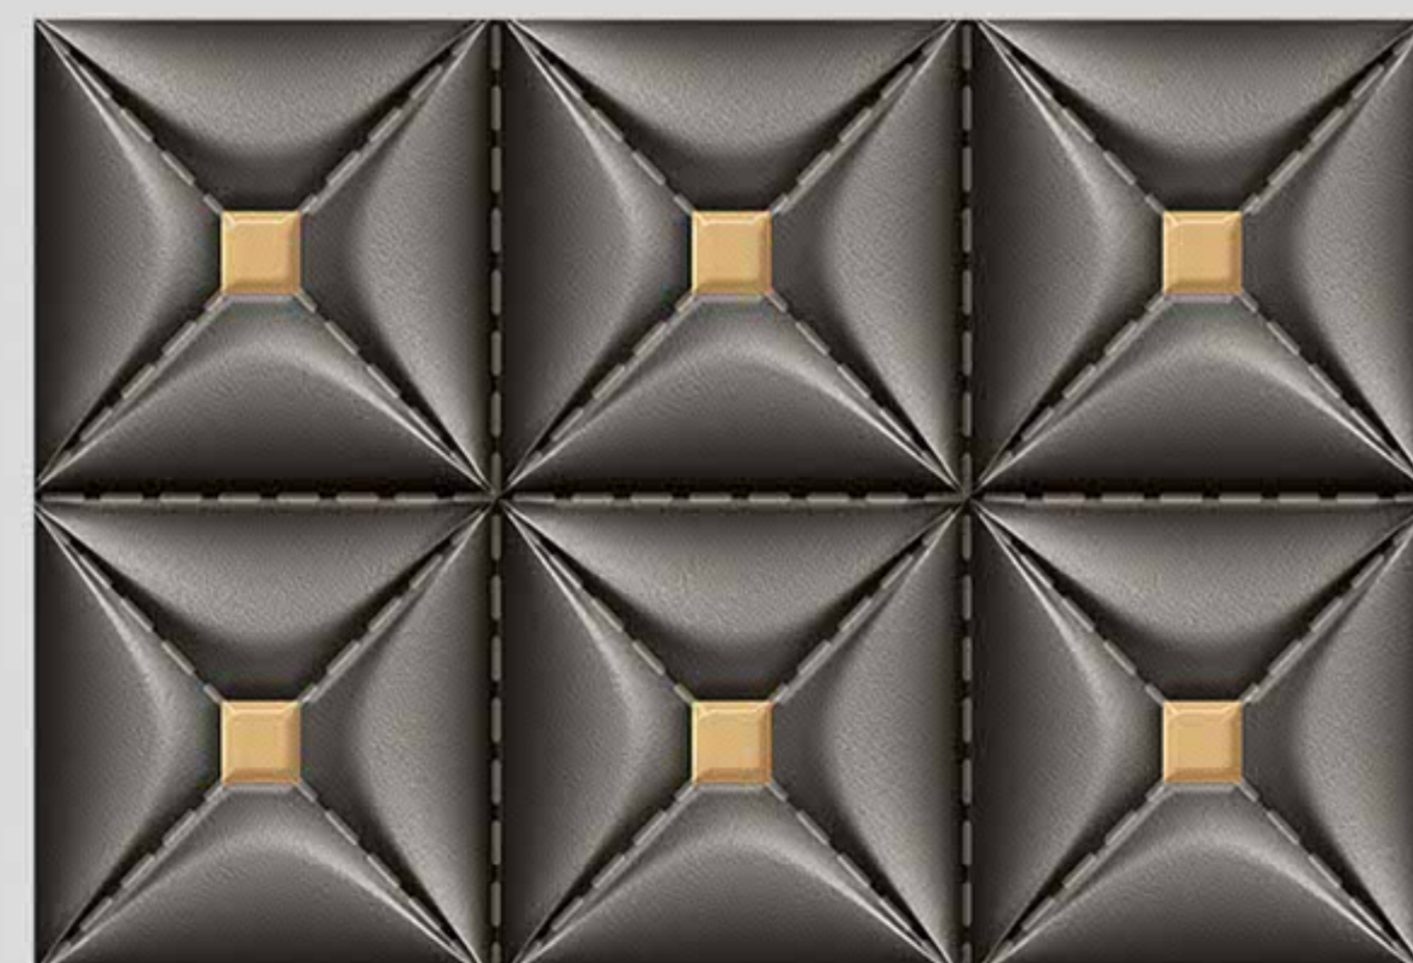

digital wall tiles
GLOSSY SURFACE

30x
45cm

GLOSSY
Finish

1516-D

Matching Floor Available in 300x300 mm