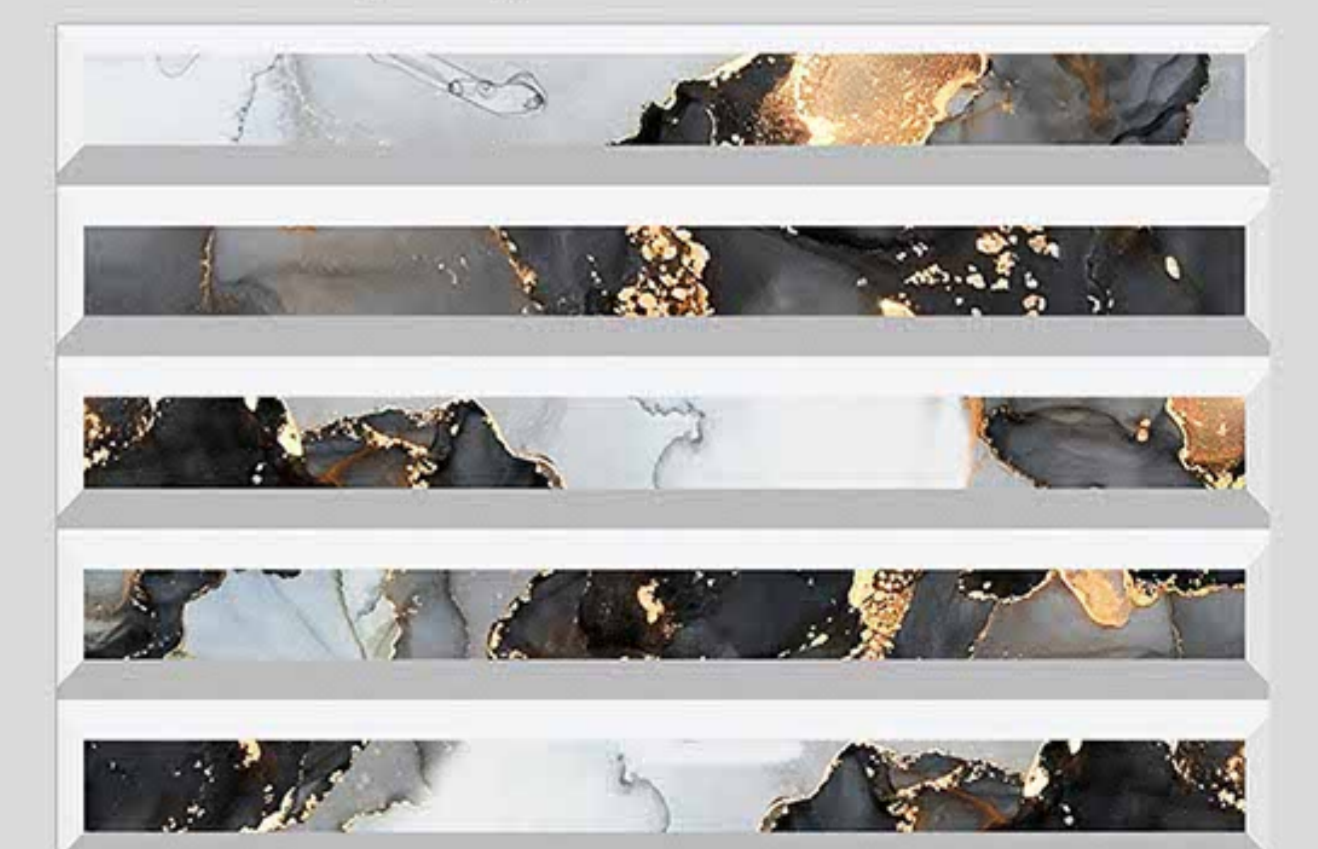

1693-HL1 (PL)

Series-1693

digital wall tiles
GLOSSY SURFACE

30x
45cm

GLOSSY
Finish

1694-L

1696-L

1695-L