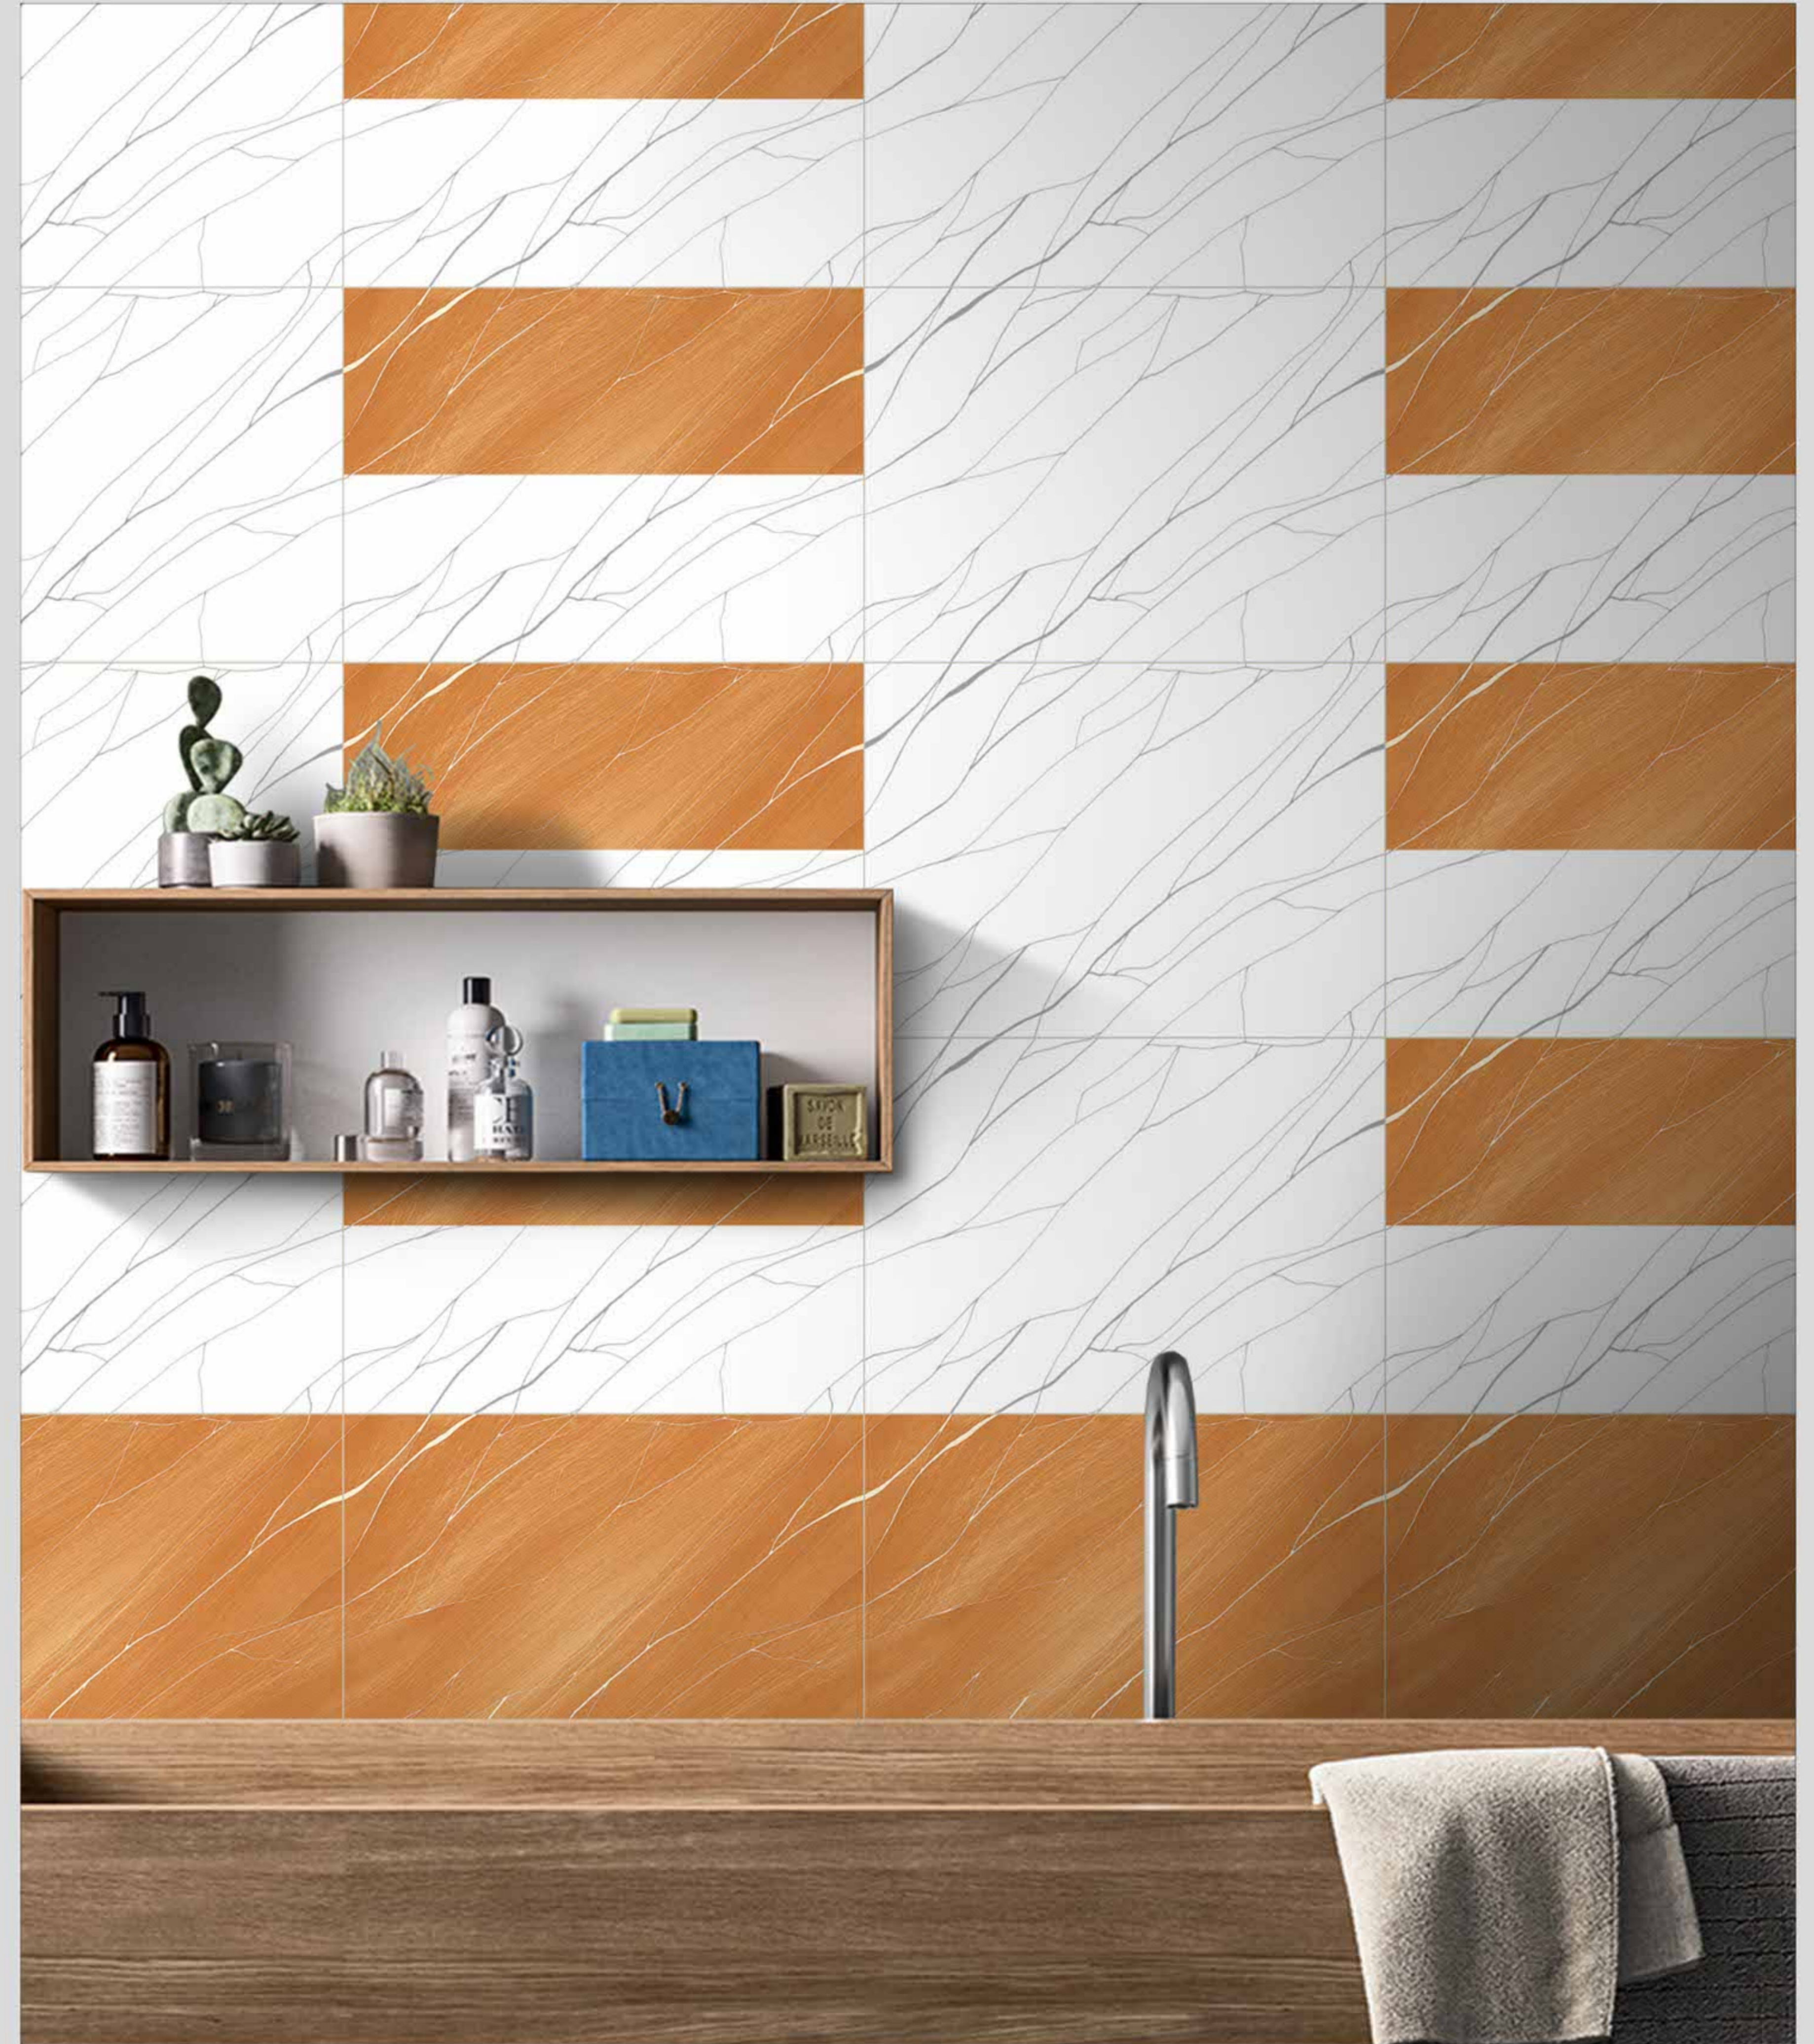

Matching Floor Available in 300x300 mm