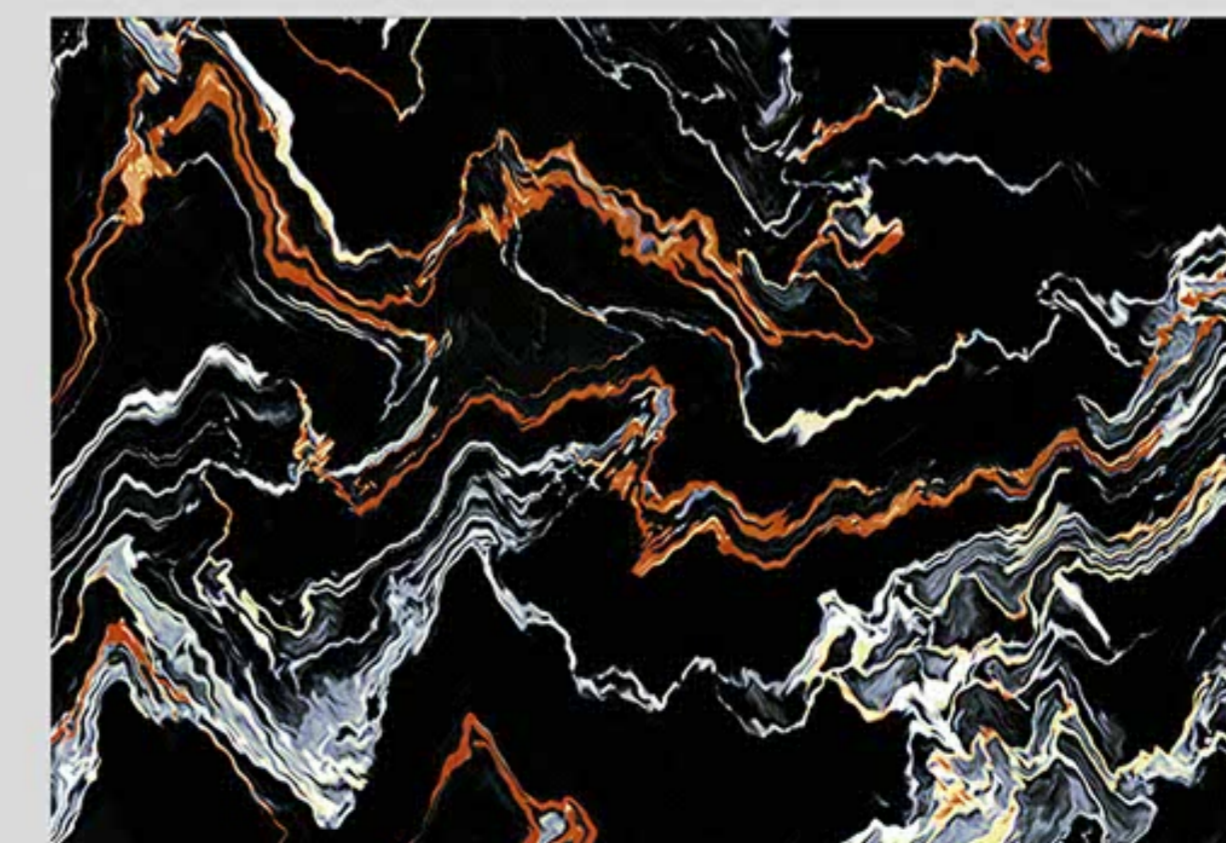

digital wall tiles
GLOSSY SURFACE

30x
45cm

GLOSSY
Finish

1637-D