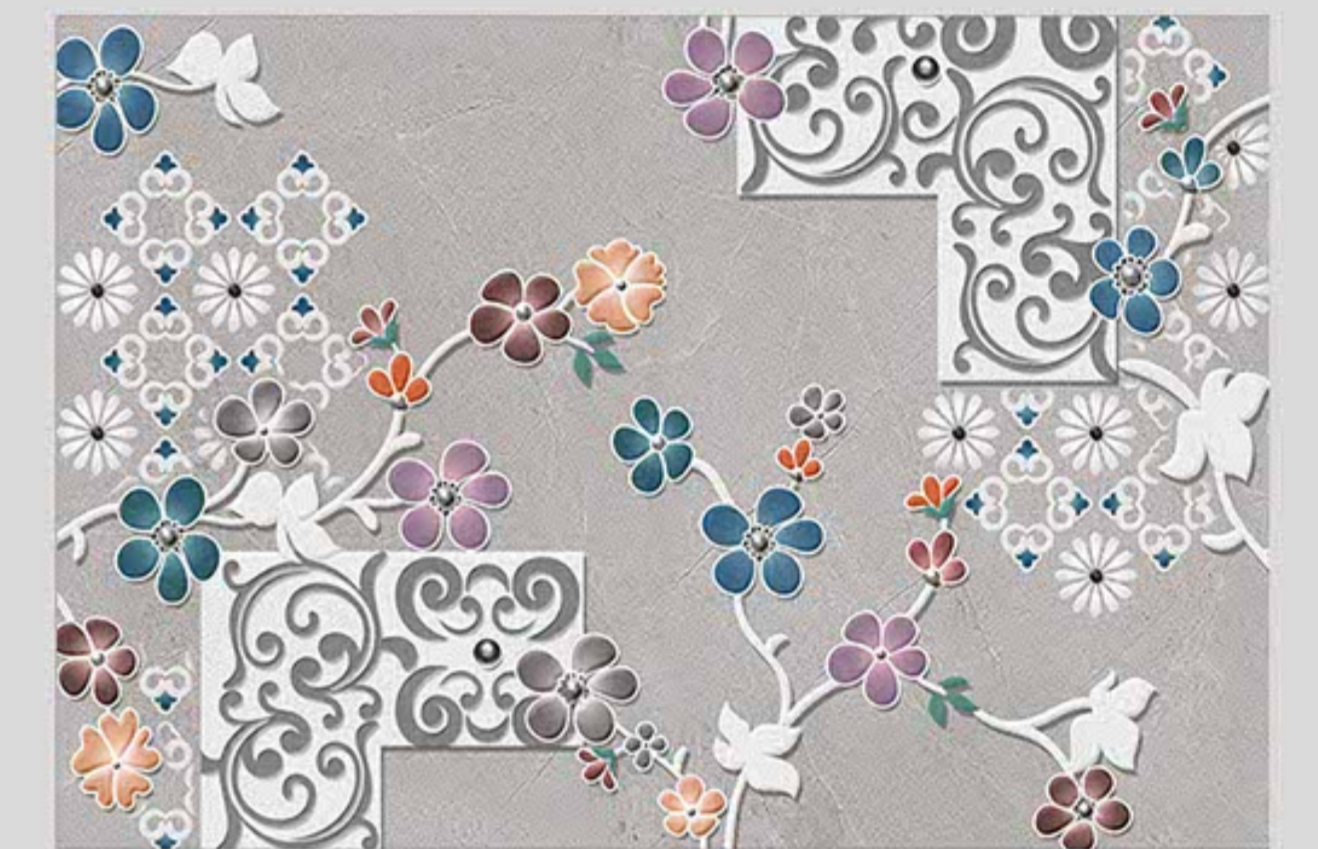

digital wall tiles
GLOSSY SURFACE

30x
45cm

GLOSSY
Finish

1599-HL1