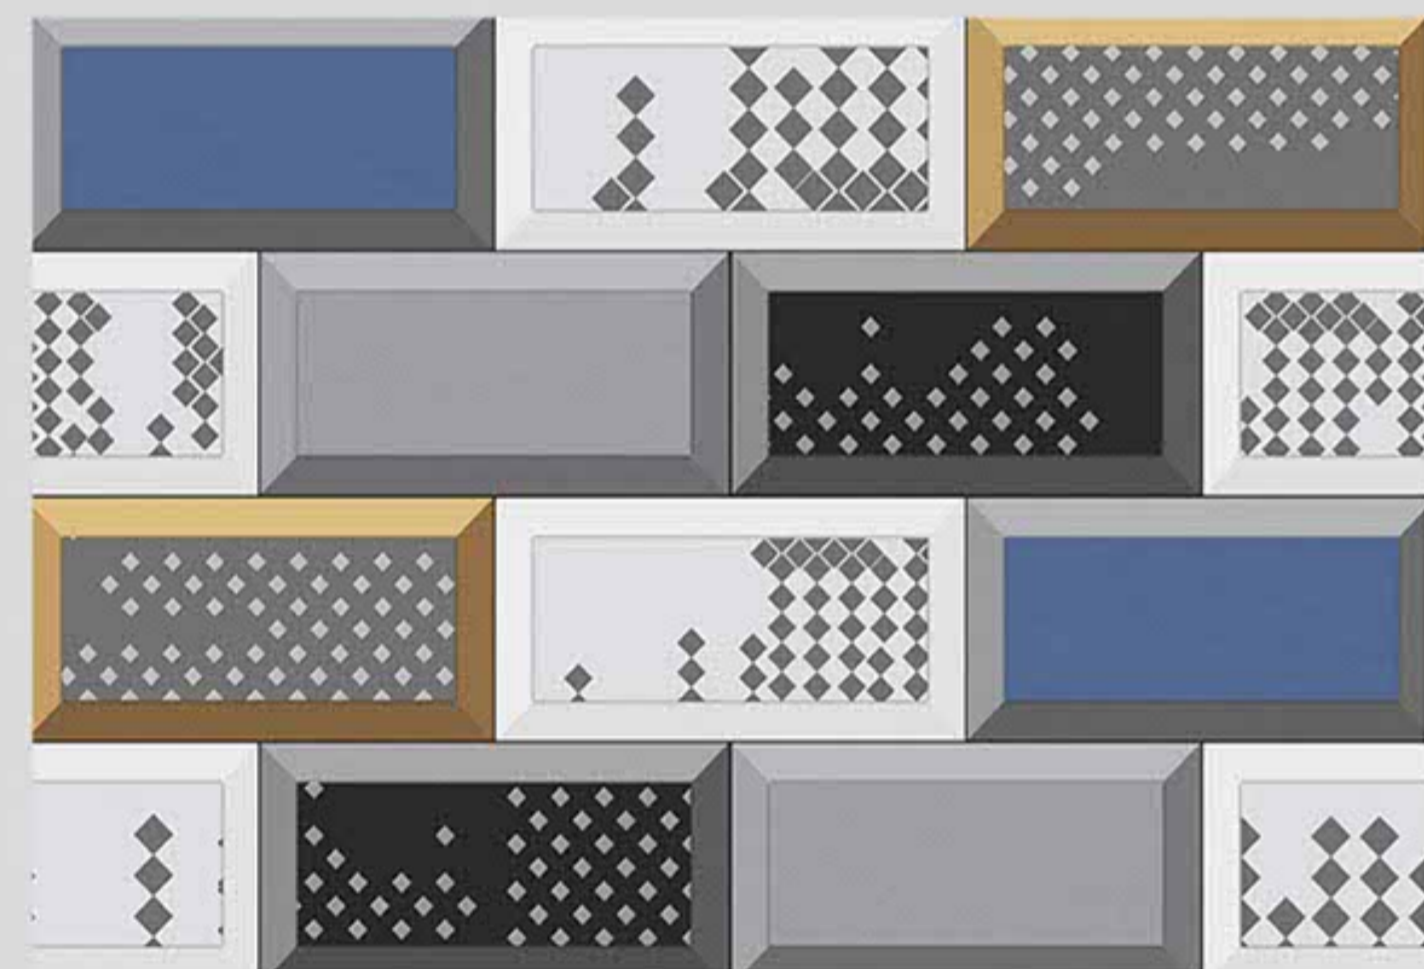

digital wall tiles
GLOSSY SURFACE

30x
45cm

GLOSSY
Finish

1685-HL1

Matching Floor Available in 300x300 mm