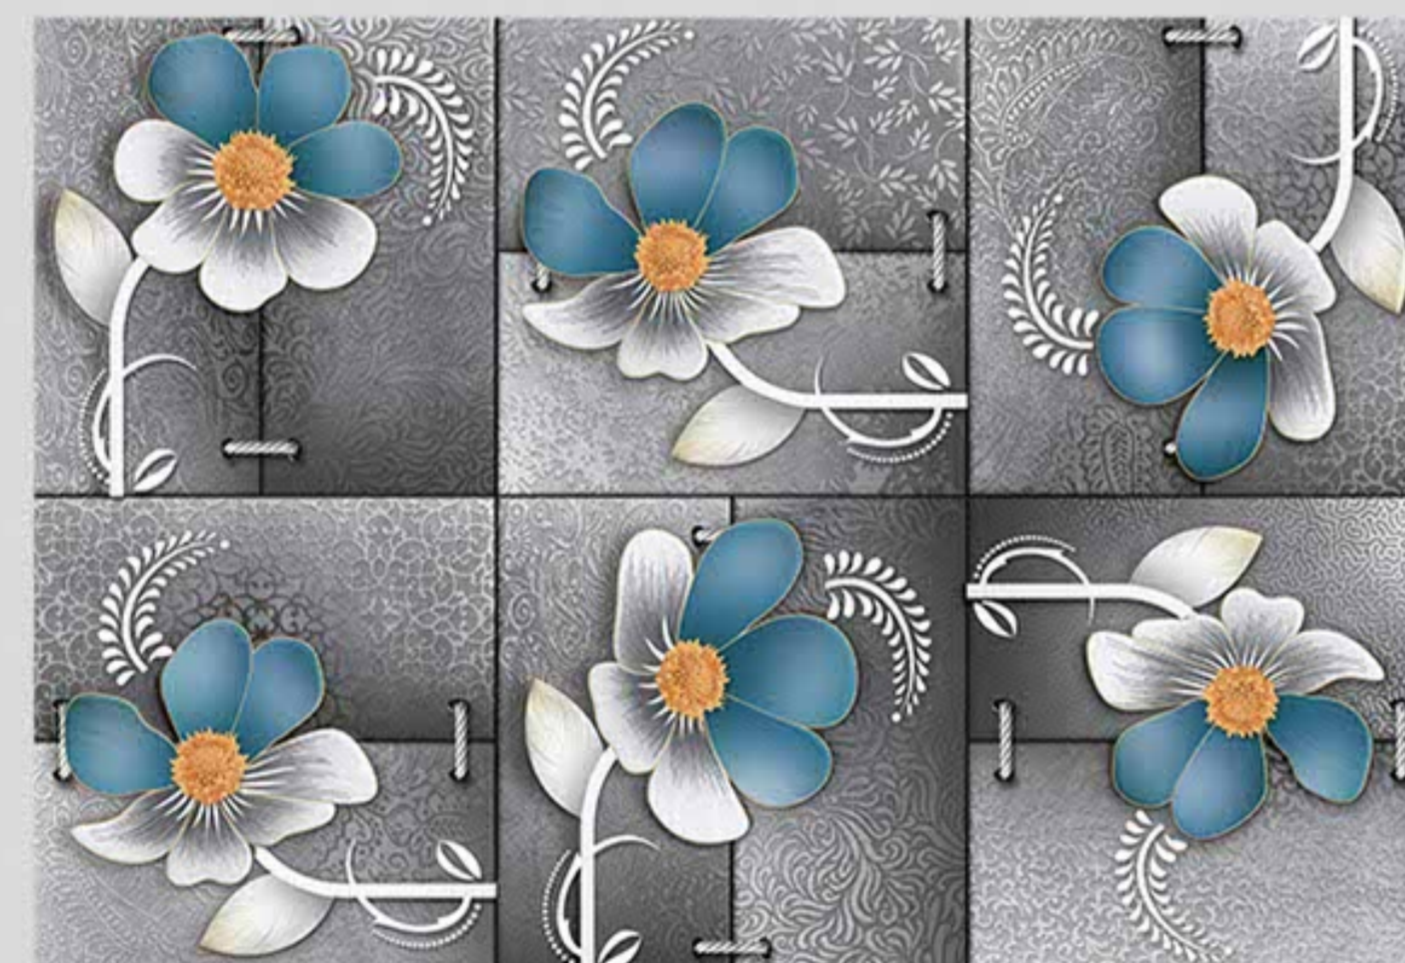

digital wall tiles
GLOSSY SURFACE

30x
45cm

GLOSSY
Finish

1618-HL1

Matching Floor Available in 300x300 mm