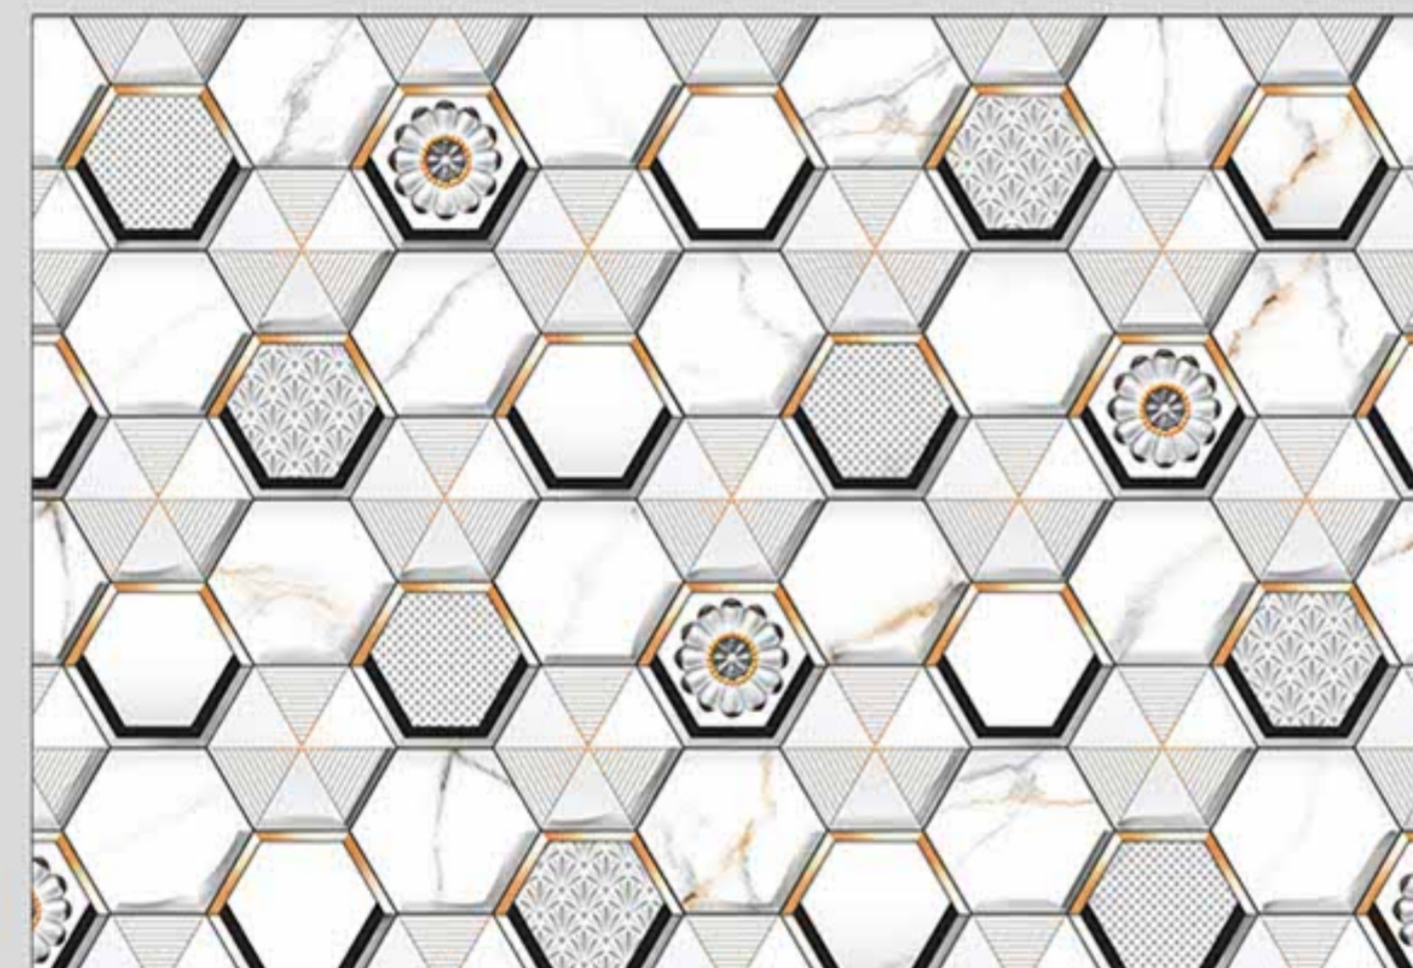

GLOSSY
Finish

1689-L

1689-HL1

1689-D

1688-L

1688-HL1

1688-L

Matching Floor Available in 300x300 mm