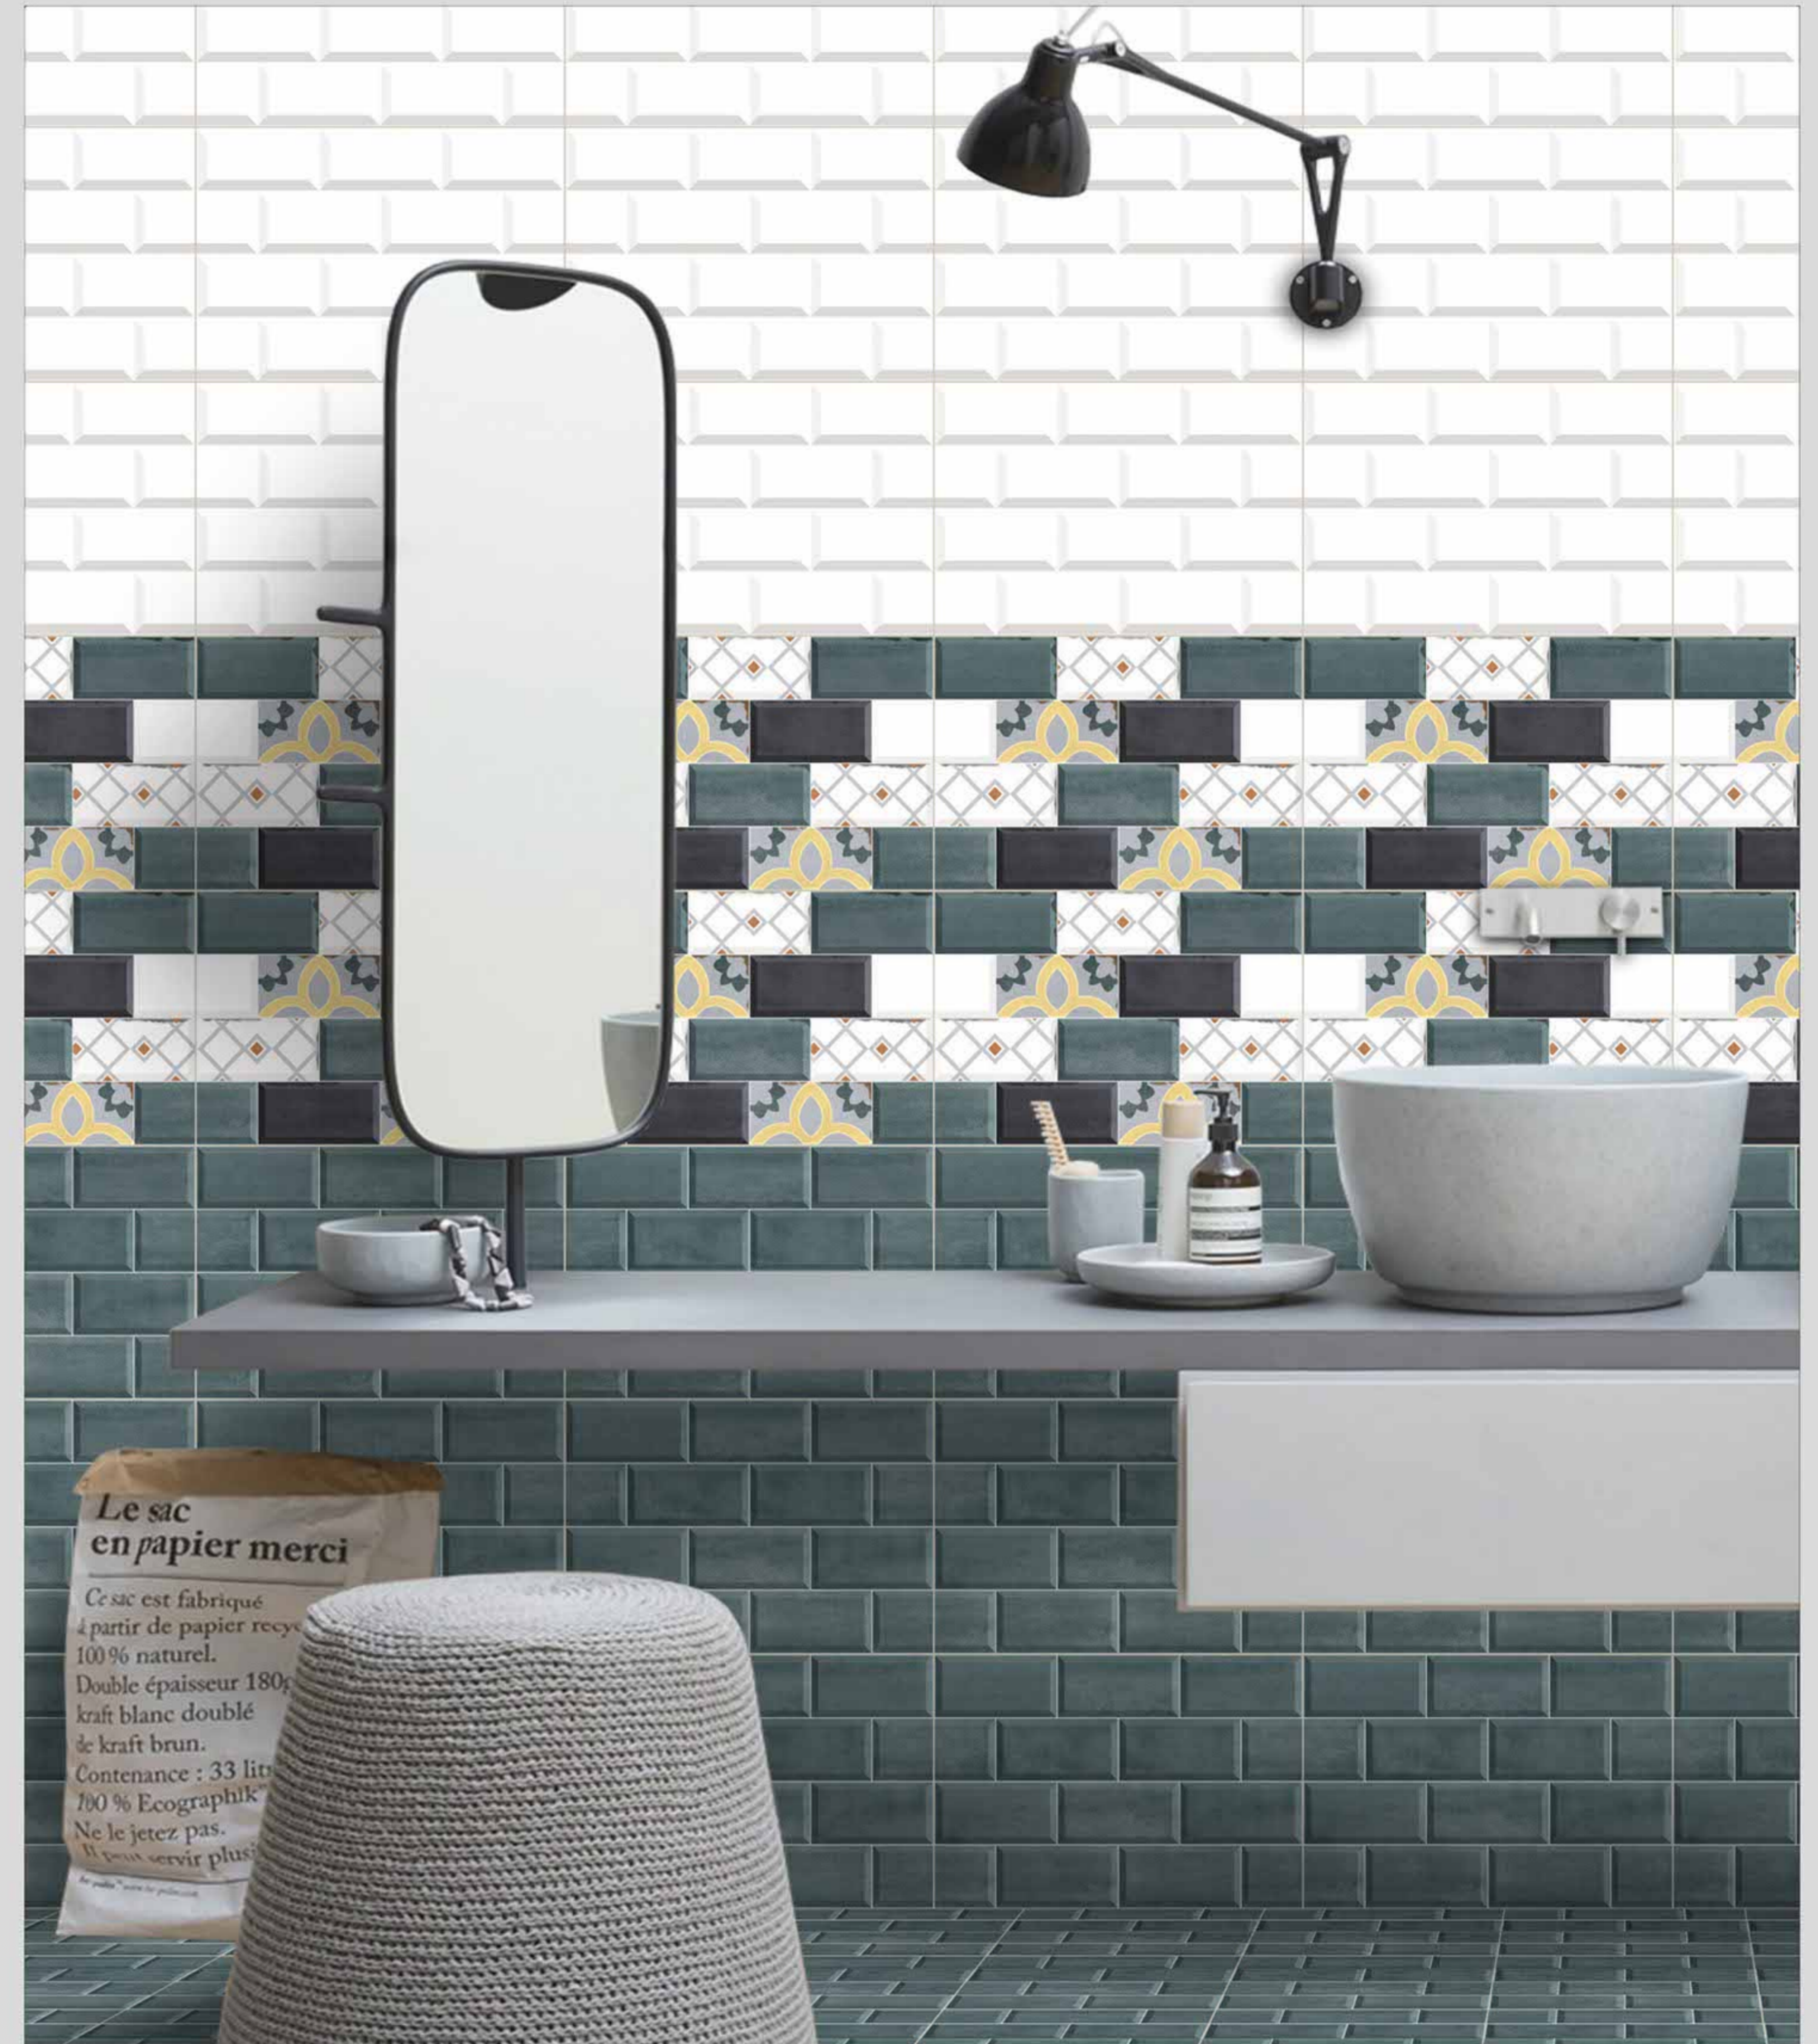

Matching Floor Available in 300x300 mm