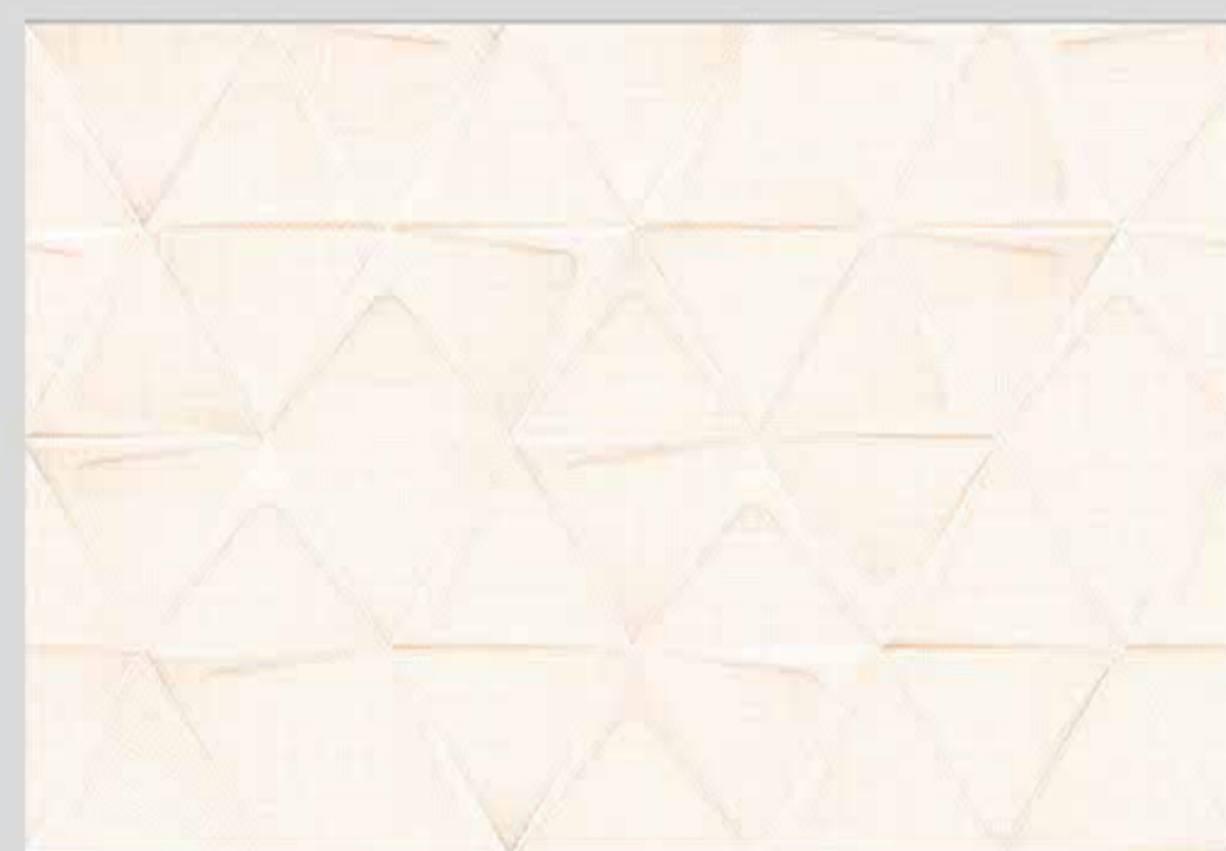

digital wall tiles
GLOSSY SURFACE

30x
45cm

GLOSSY
Finish

160-L