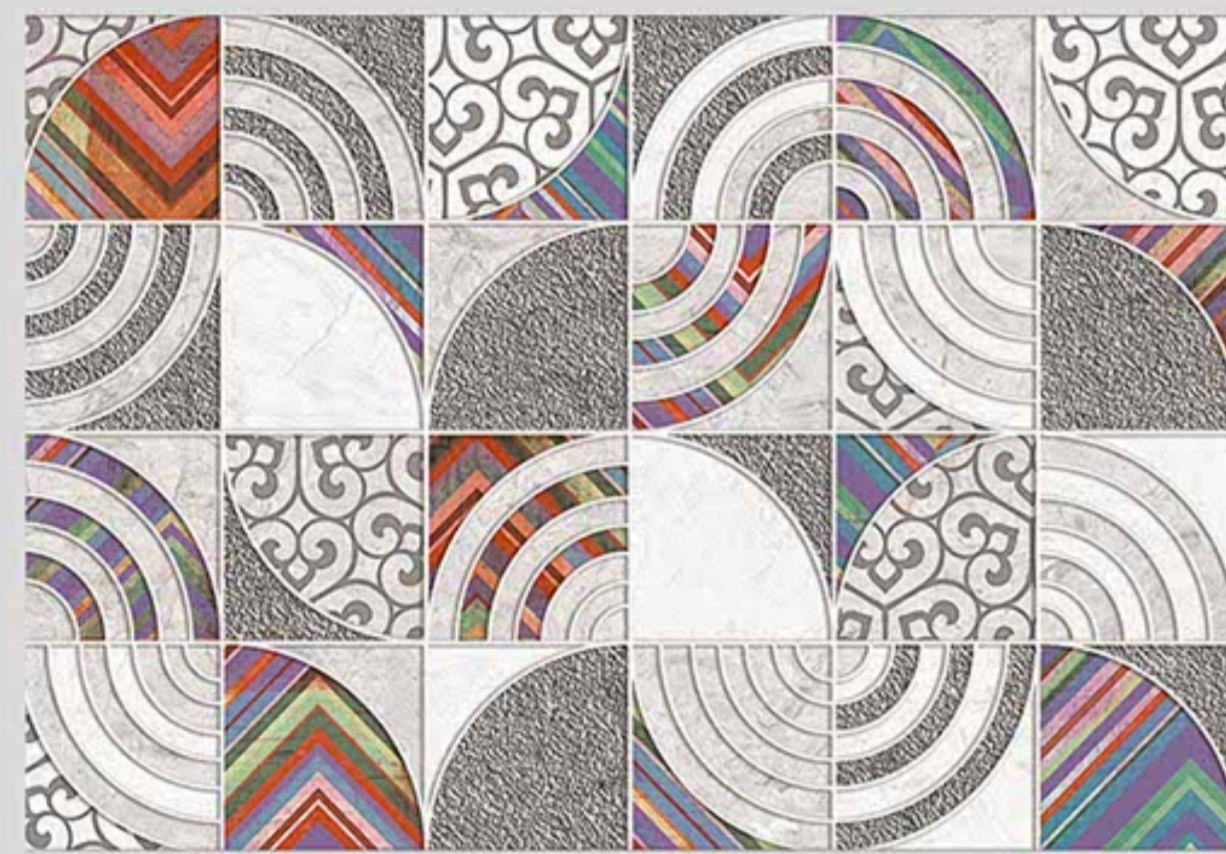

digital wall tiles
GLOSSY SURFACE

30x
45cm

GLOSSY
Finish

174-HL2