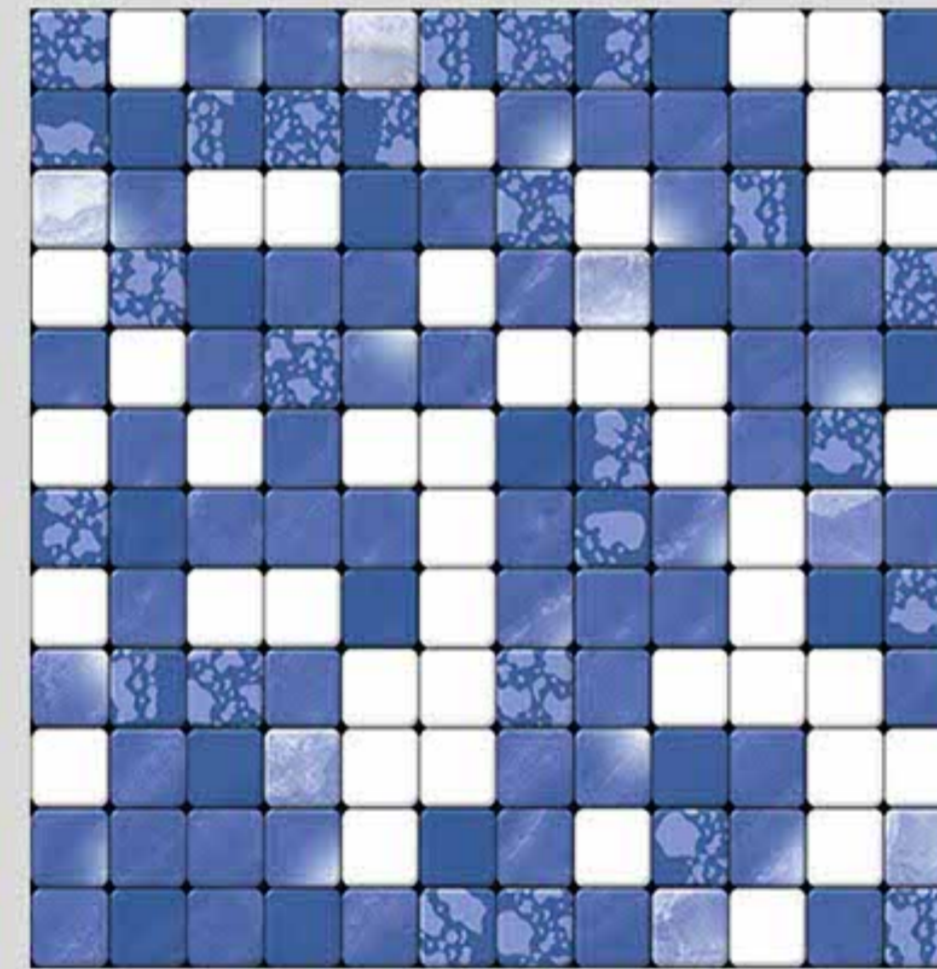

395-HL1 FLOOR