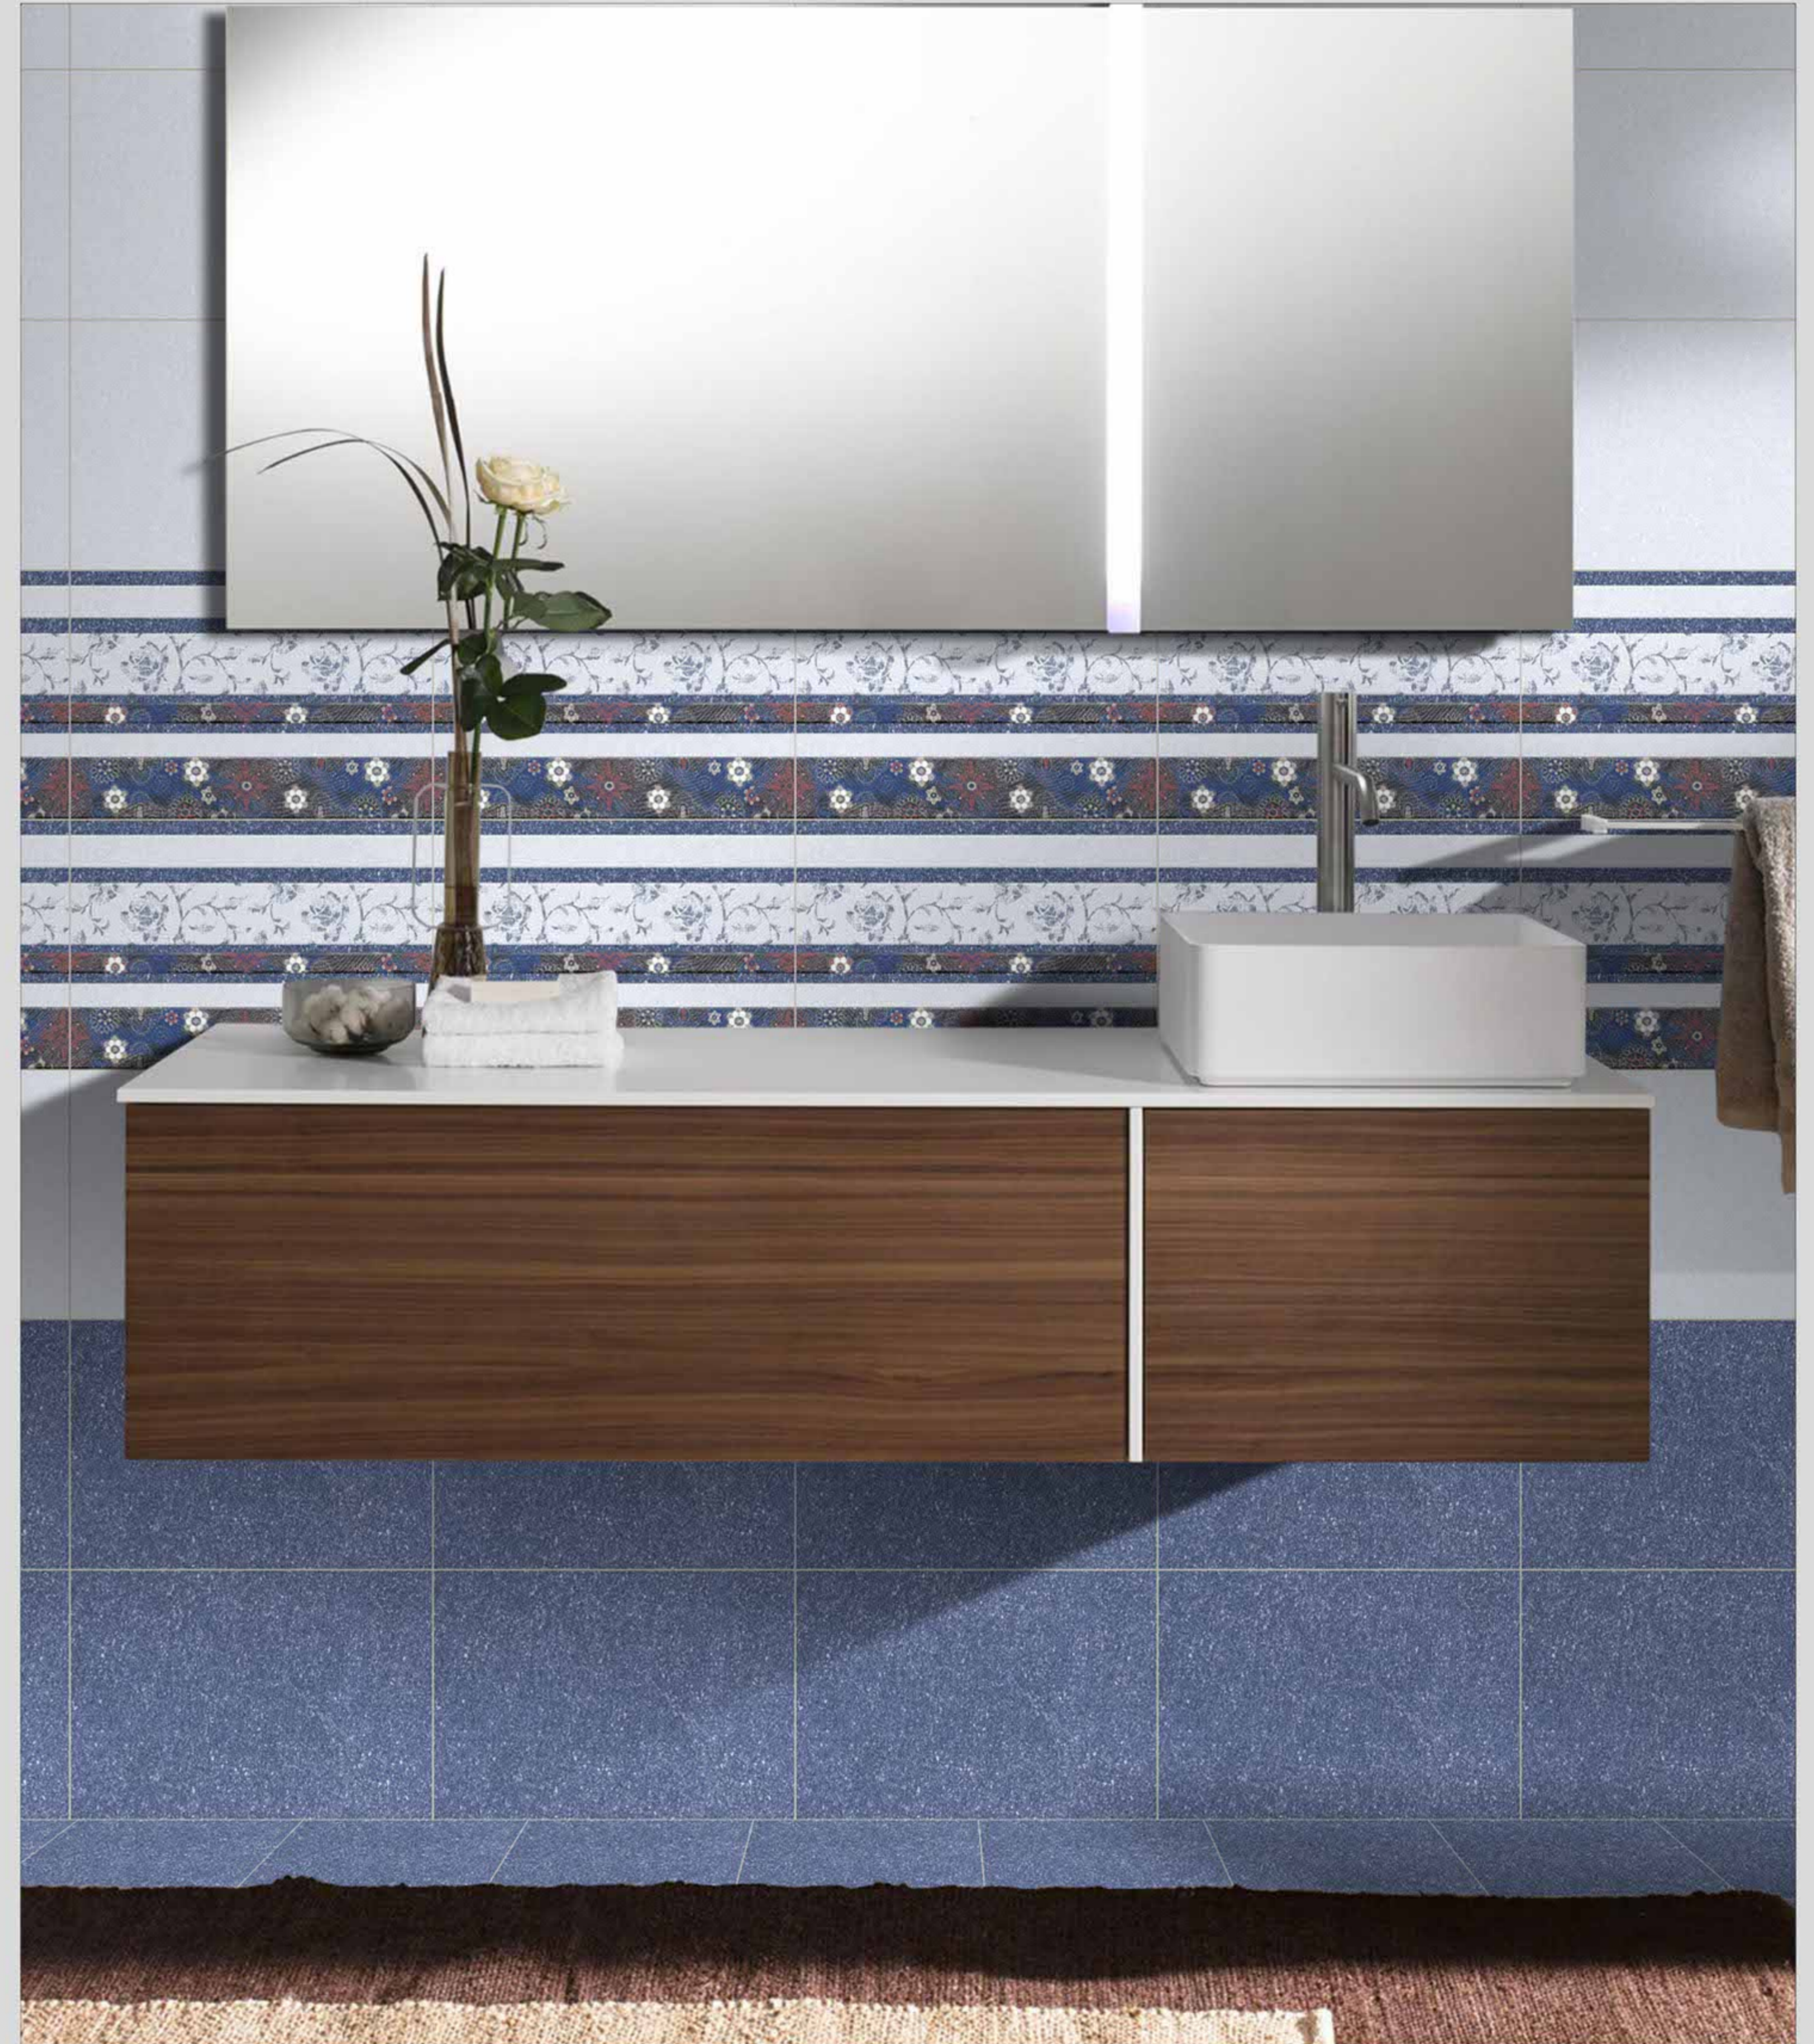

Matching Floor Available in 300x300 mm