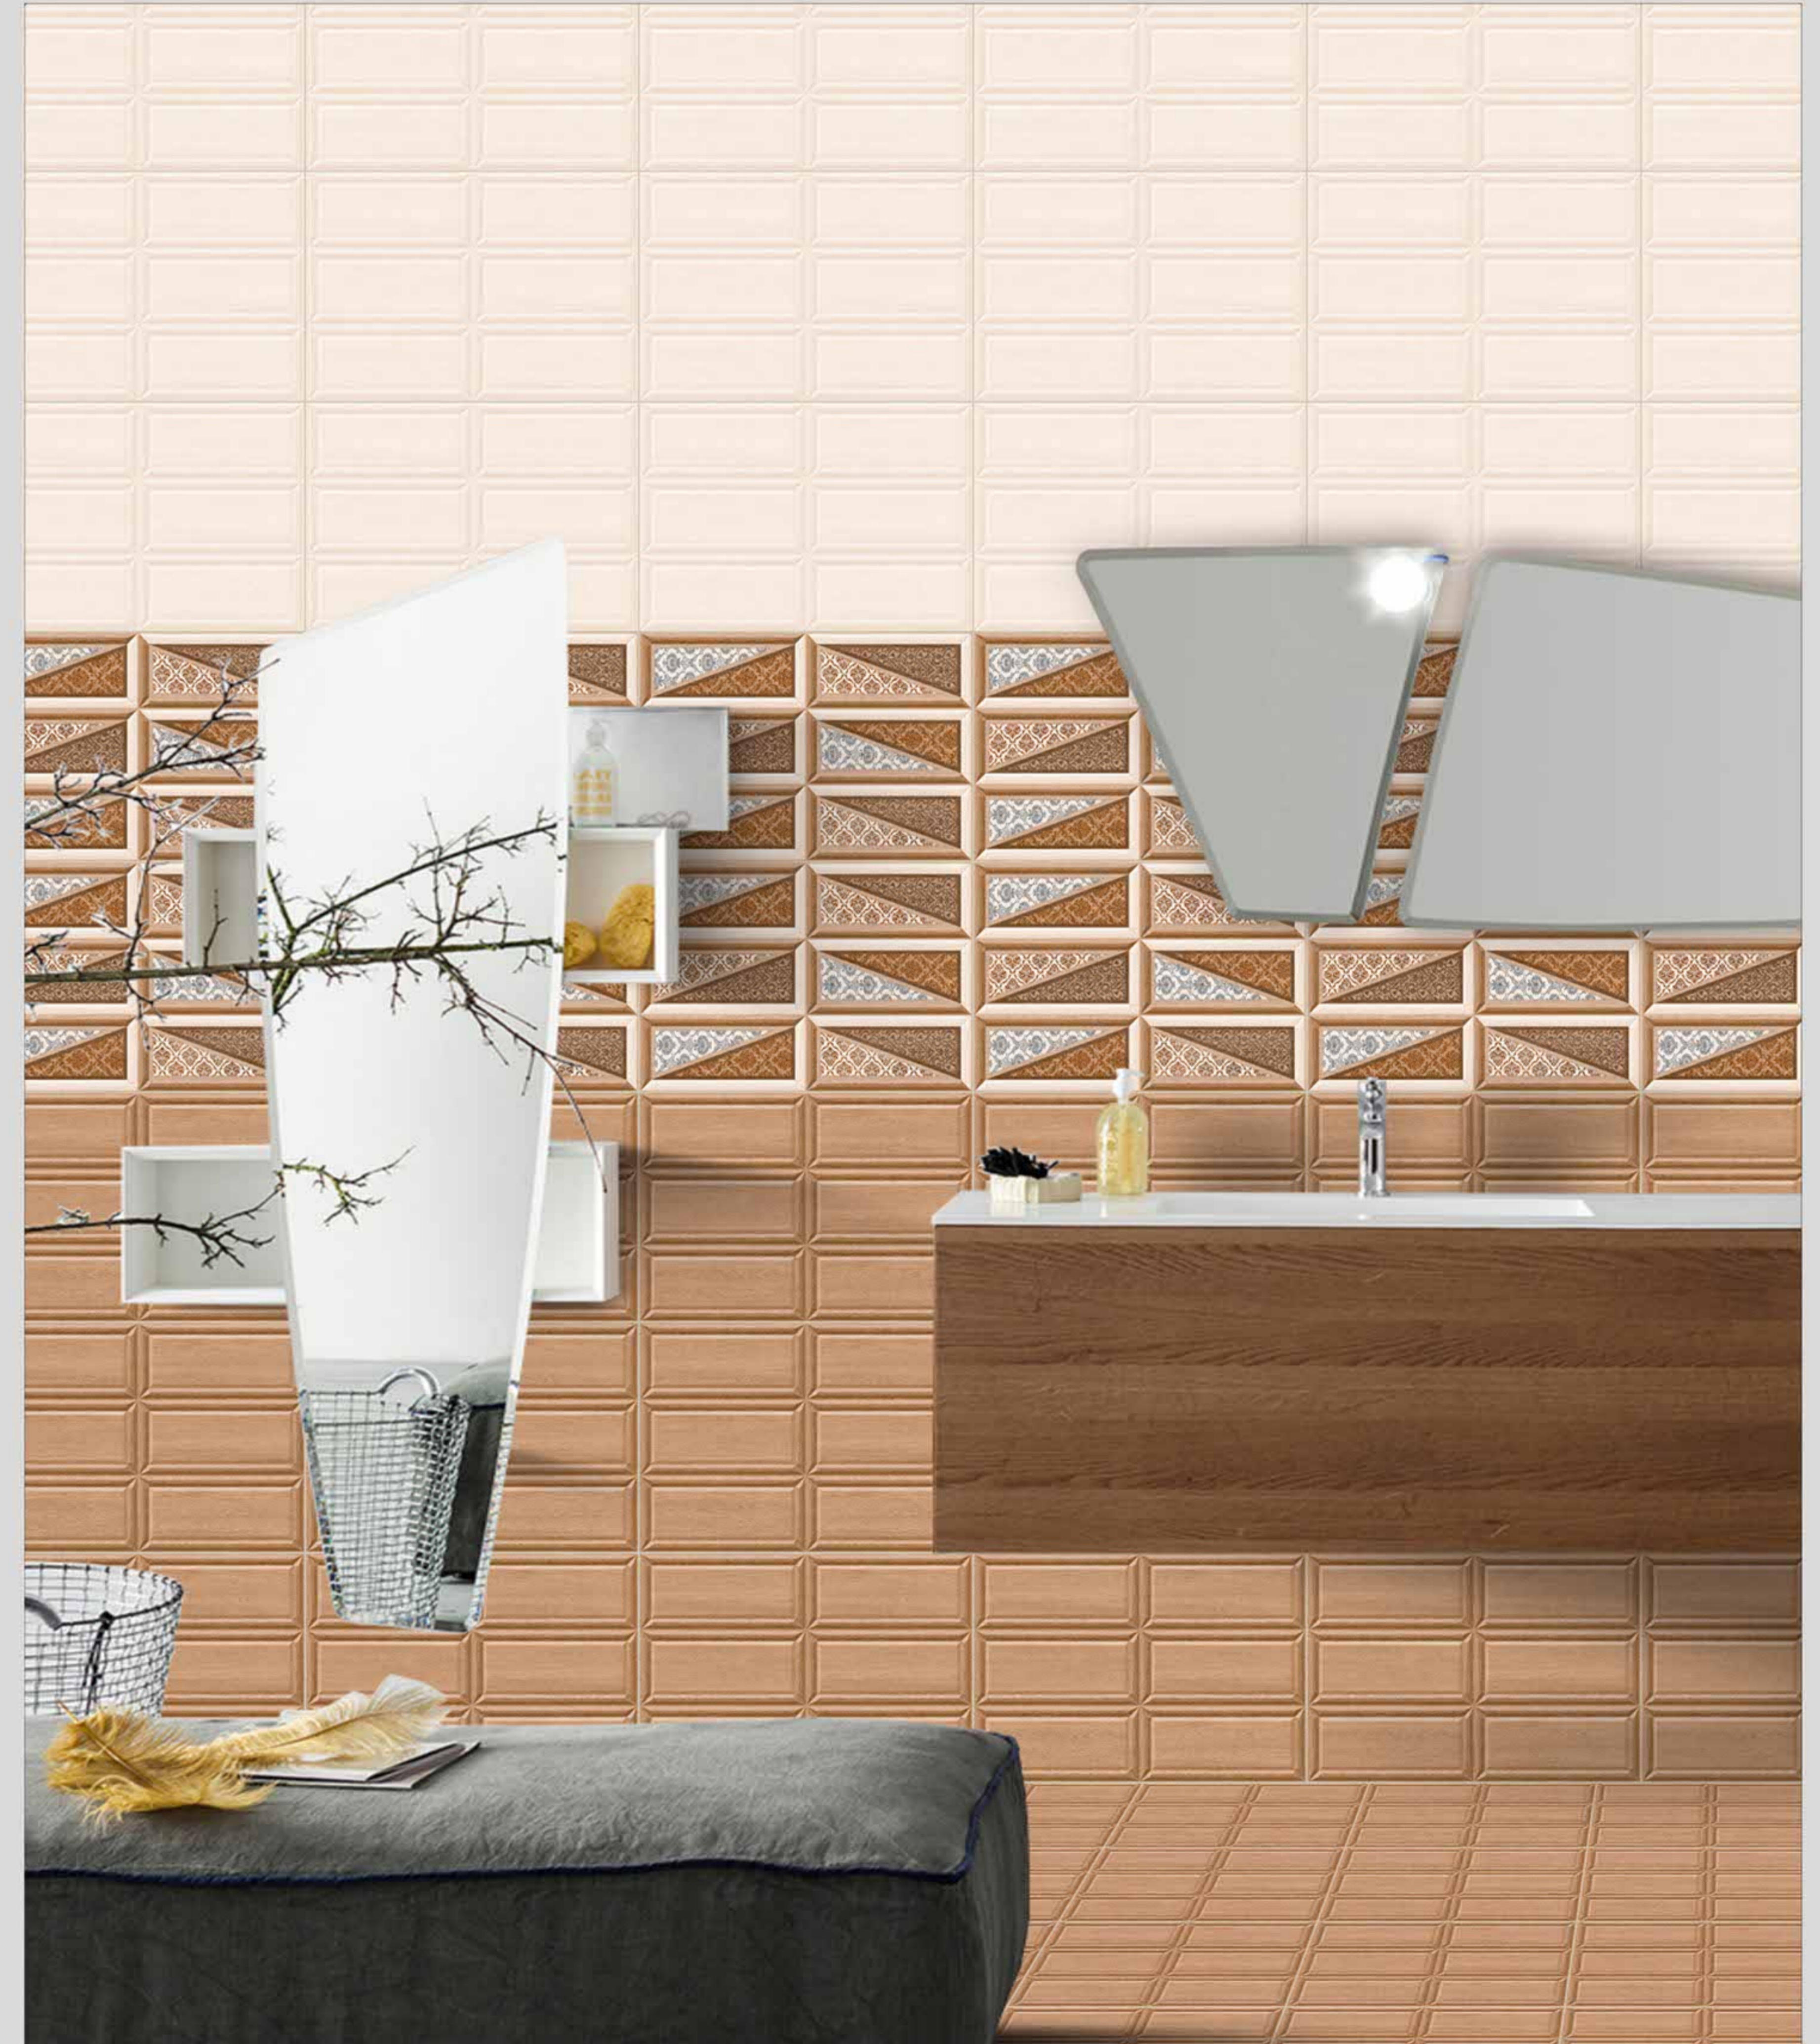

Matching Floor Available in 300x300 mm