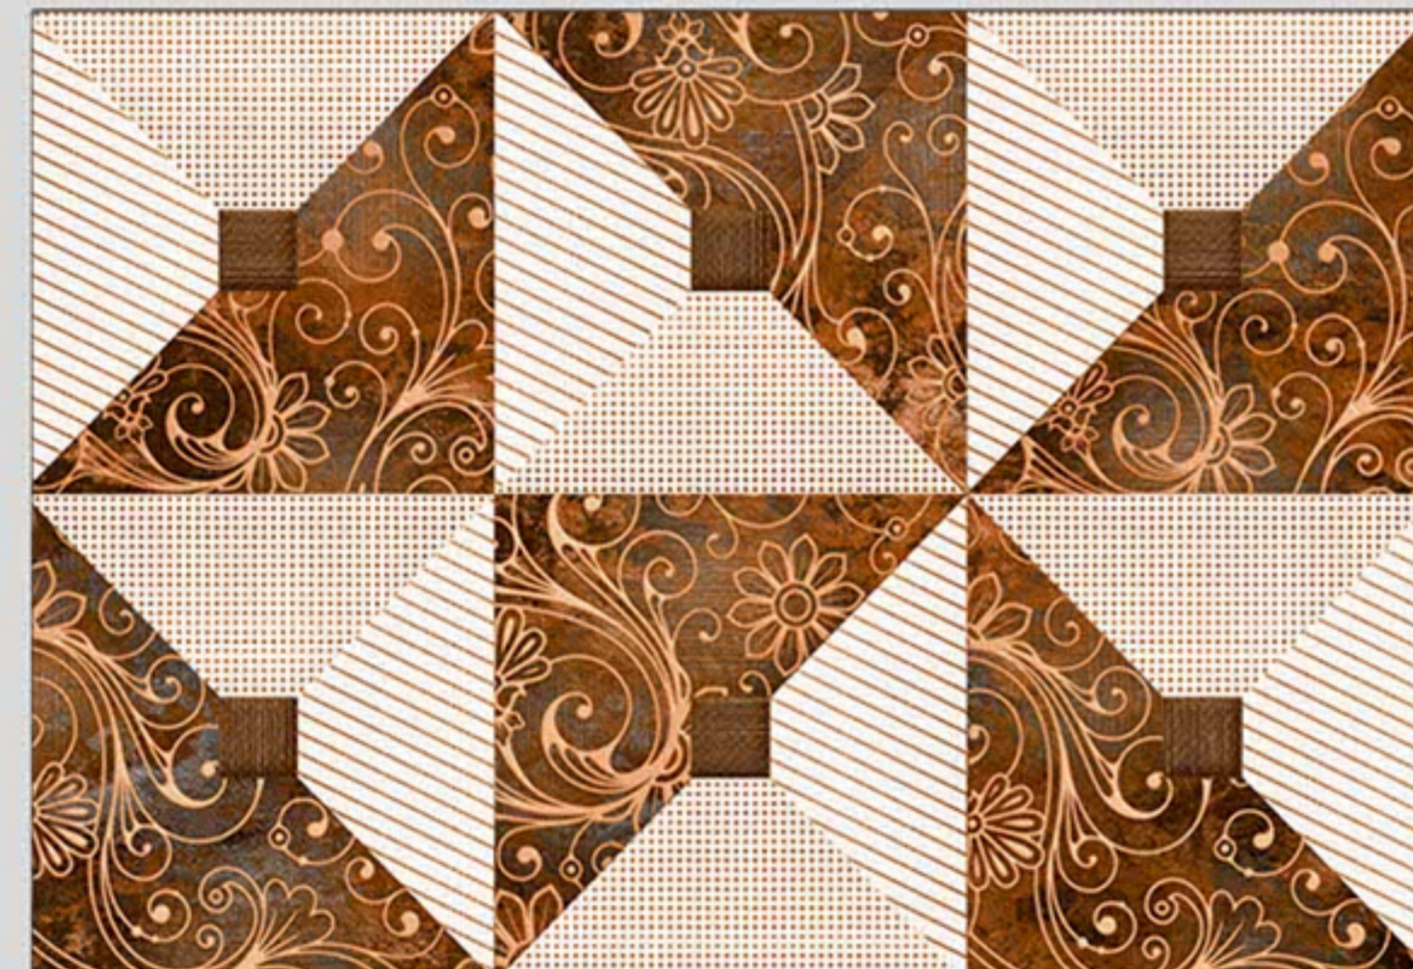

194-HL1

194-D

digital wall tiles
GLOSSY SURFACE

30x
45cm

GLOSSY
Finish

195-L

197-L

195-HL1