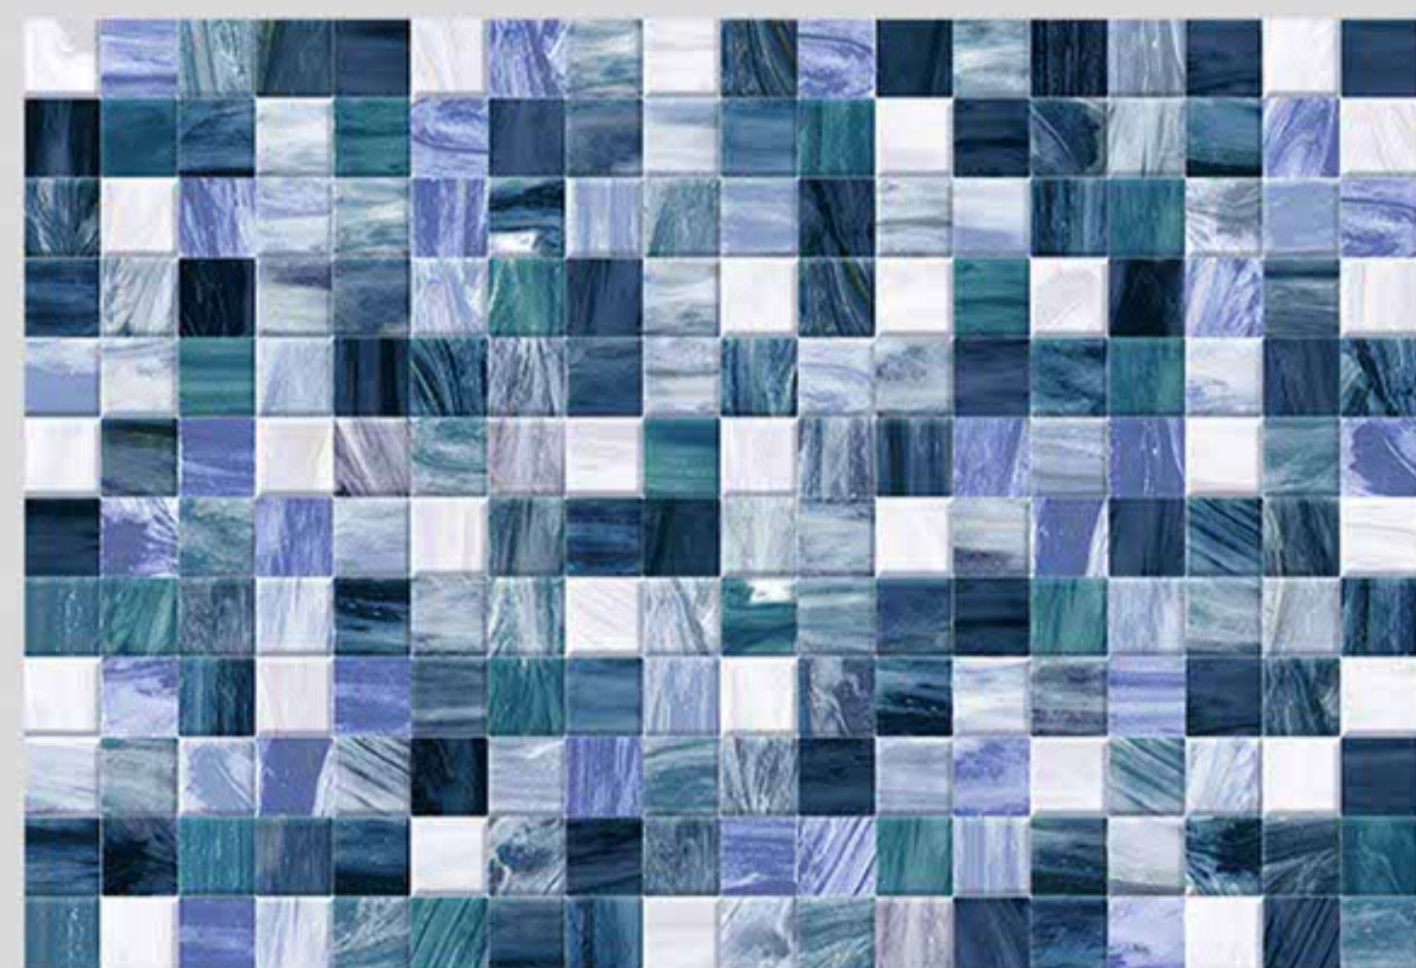

digital wall tiles
GLOSSY SURFACE

30x
45cm

GLOSSY
Finish

395-HL2

Matching Floor Available in 300x300 mm