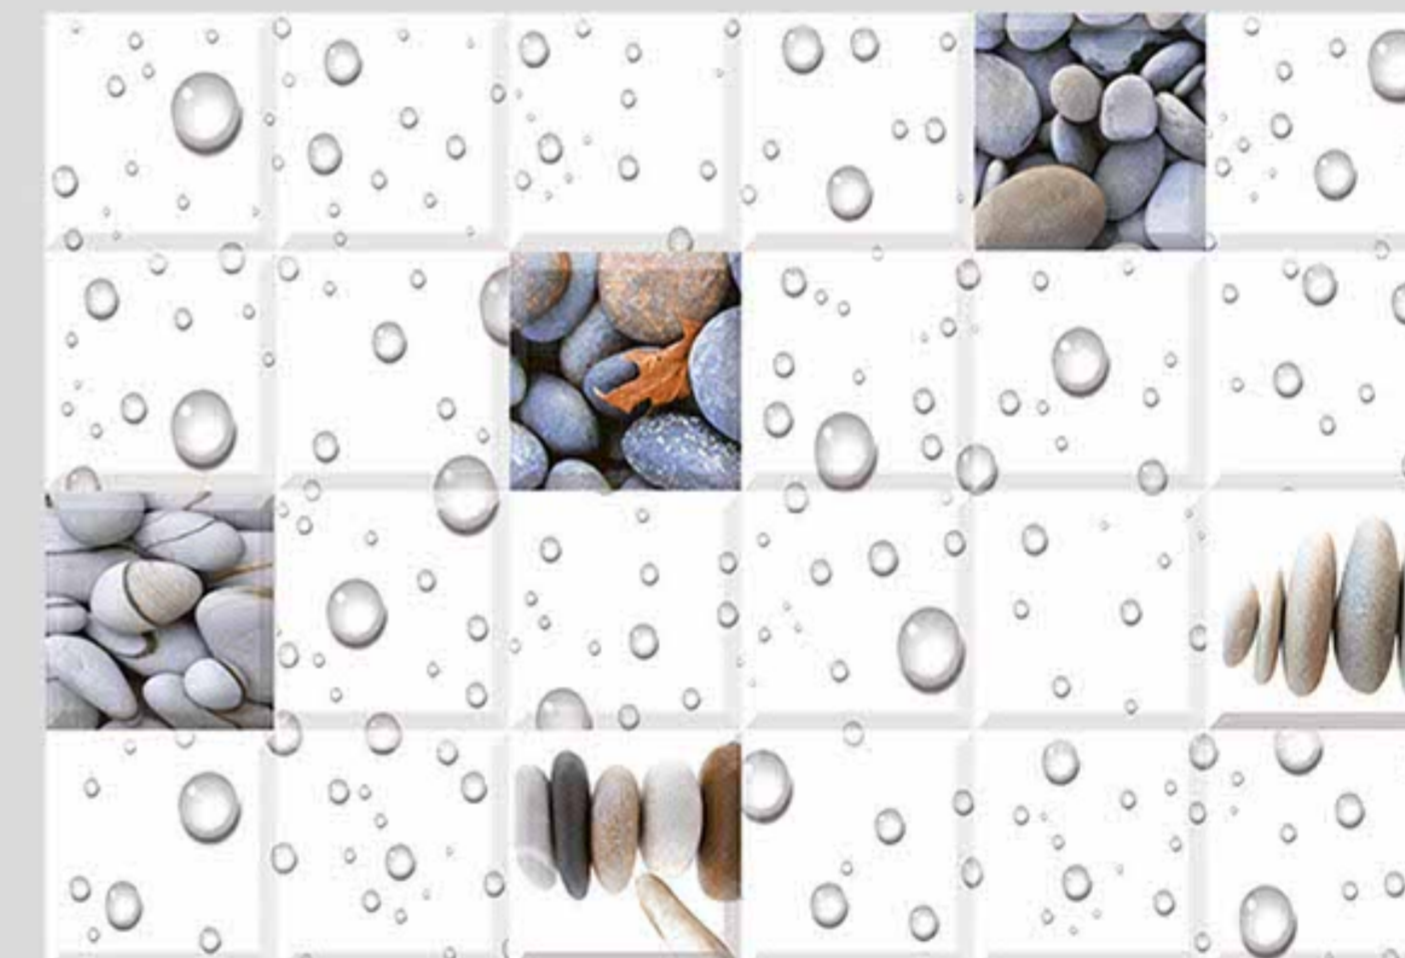

digital wall tiles
GLOSSY SURFACE

30x
45cm

GLOSSY
Finish

315-HL1

Matching Floor Available in 300x300 mm