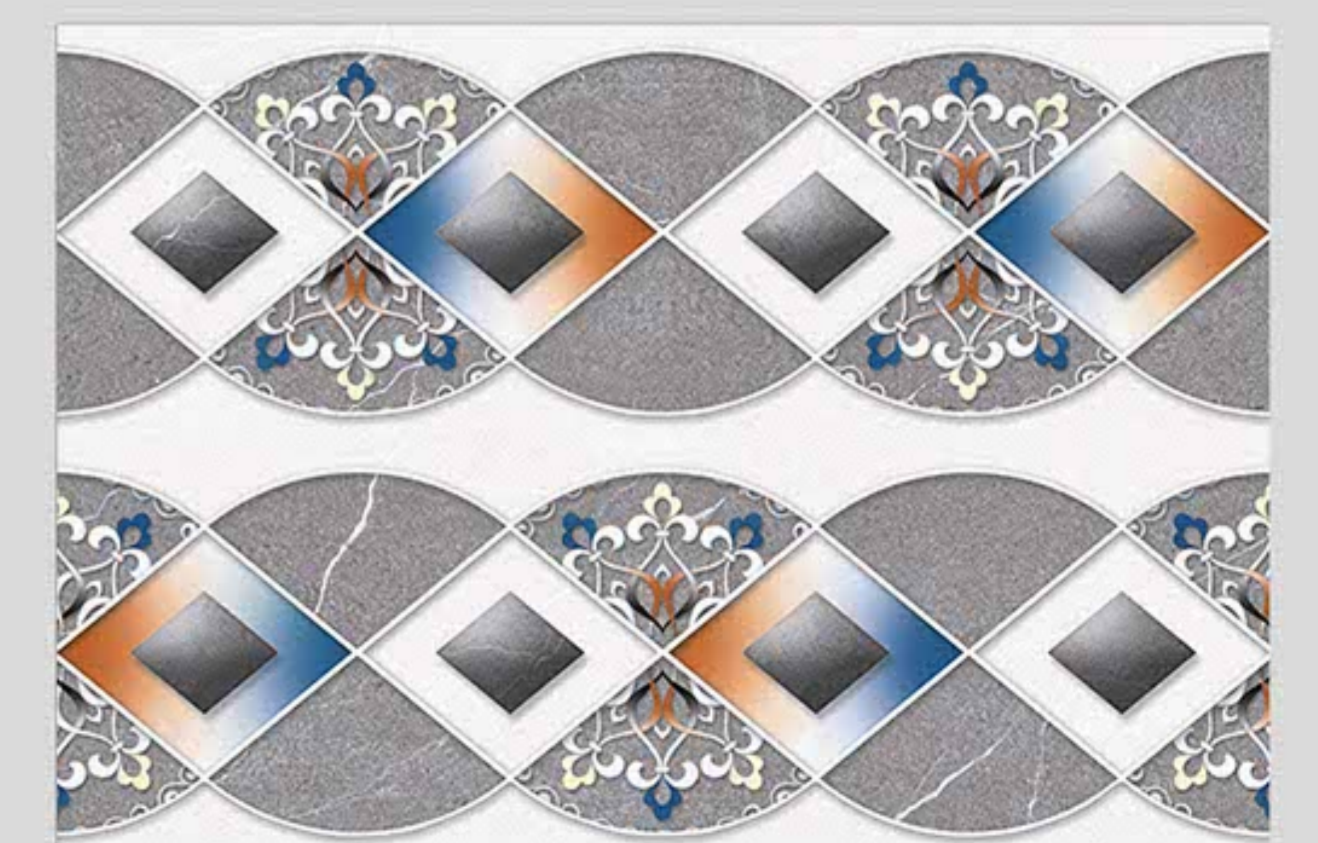

digital wall tiles
GLOSSY SURFACE

30x
45cm

GLOSSY
Finish

348-HL3