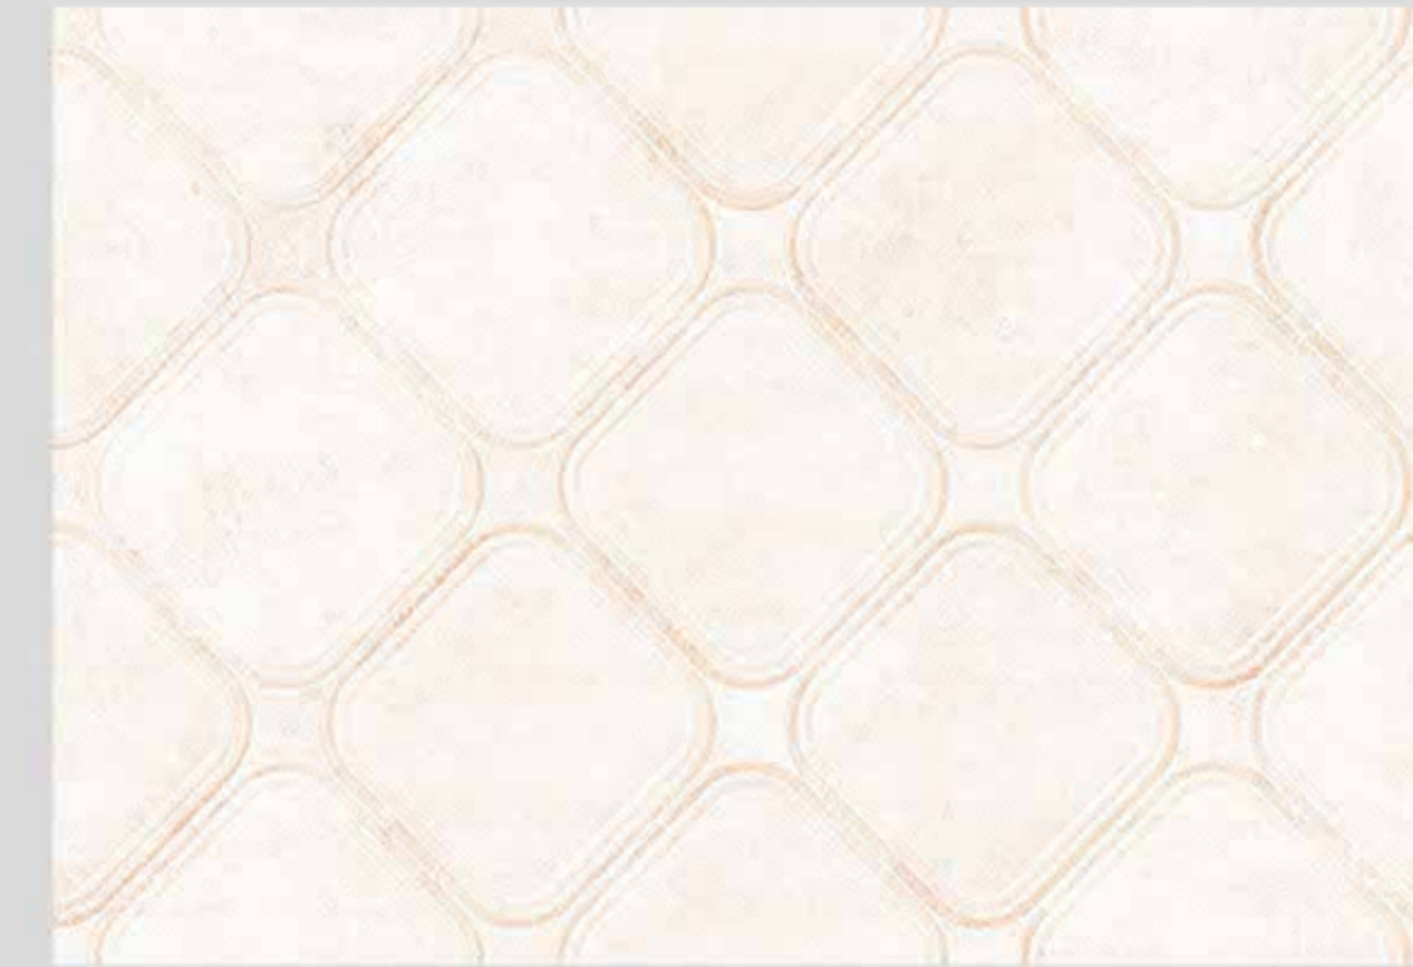

digital wall tiles
GLOSSY SURFACE

30x
45cm

GLOSSY
Finish

156-L