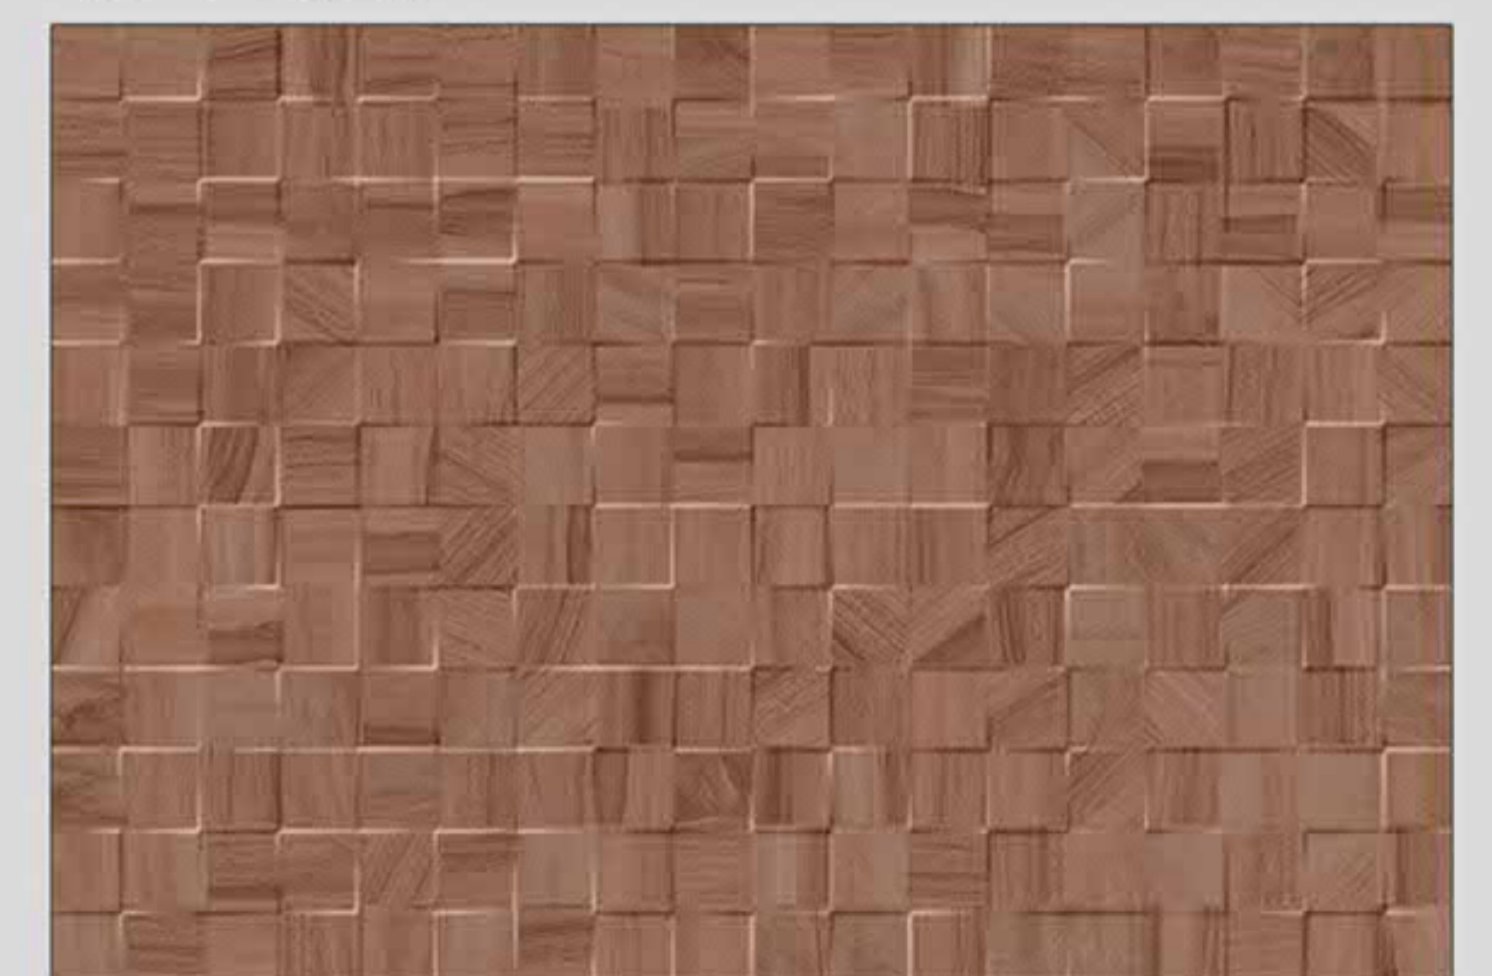

191-D

Matching Floor Available in 300x300 mm