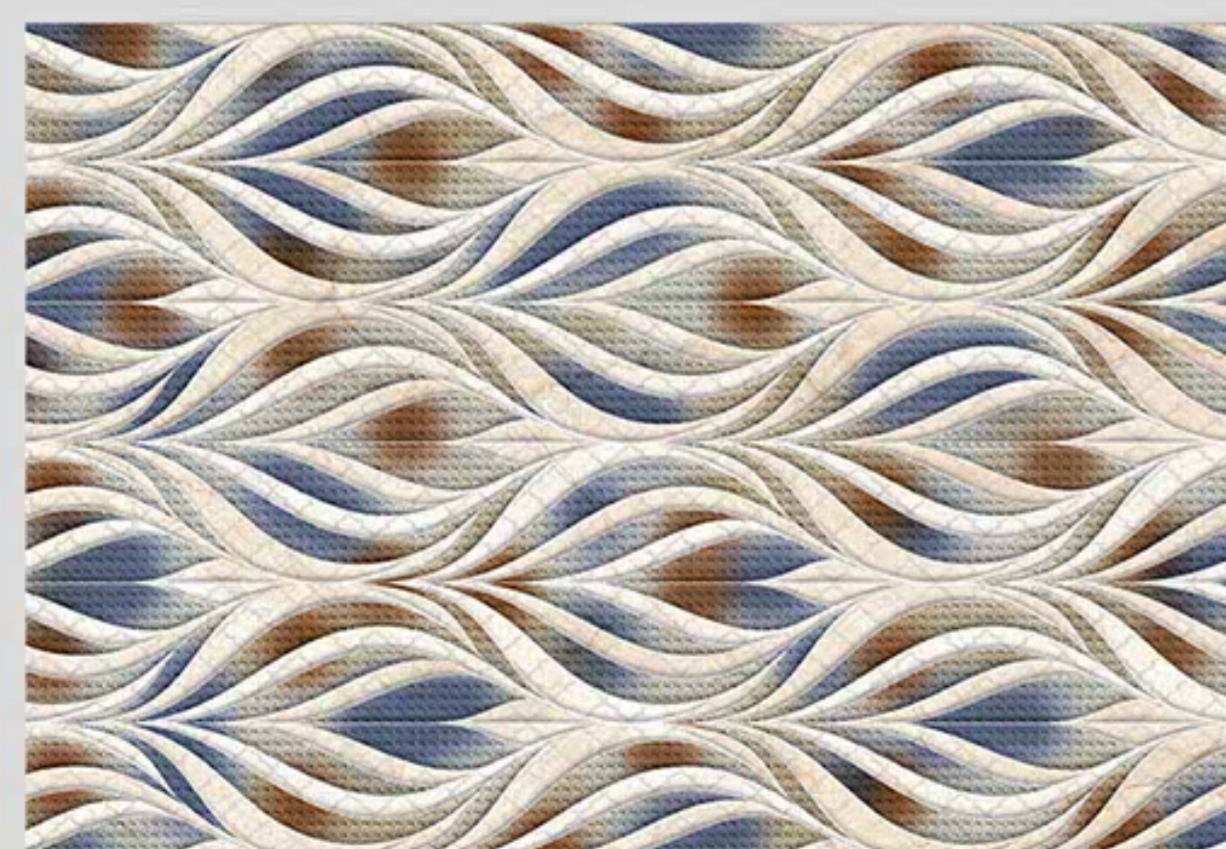

digital wall tiles
GLOSSY SURFACE

30x
45cm

GLOSSY
Finish

124-HL2