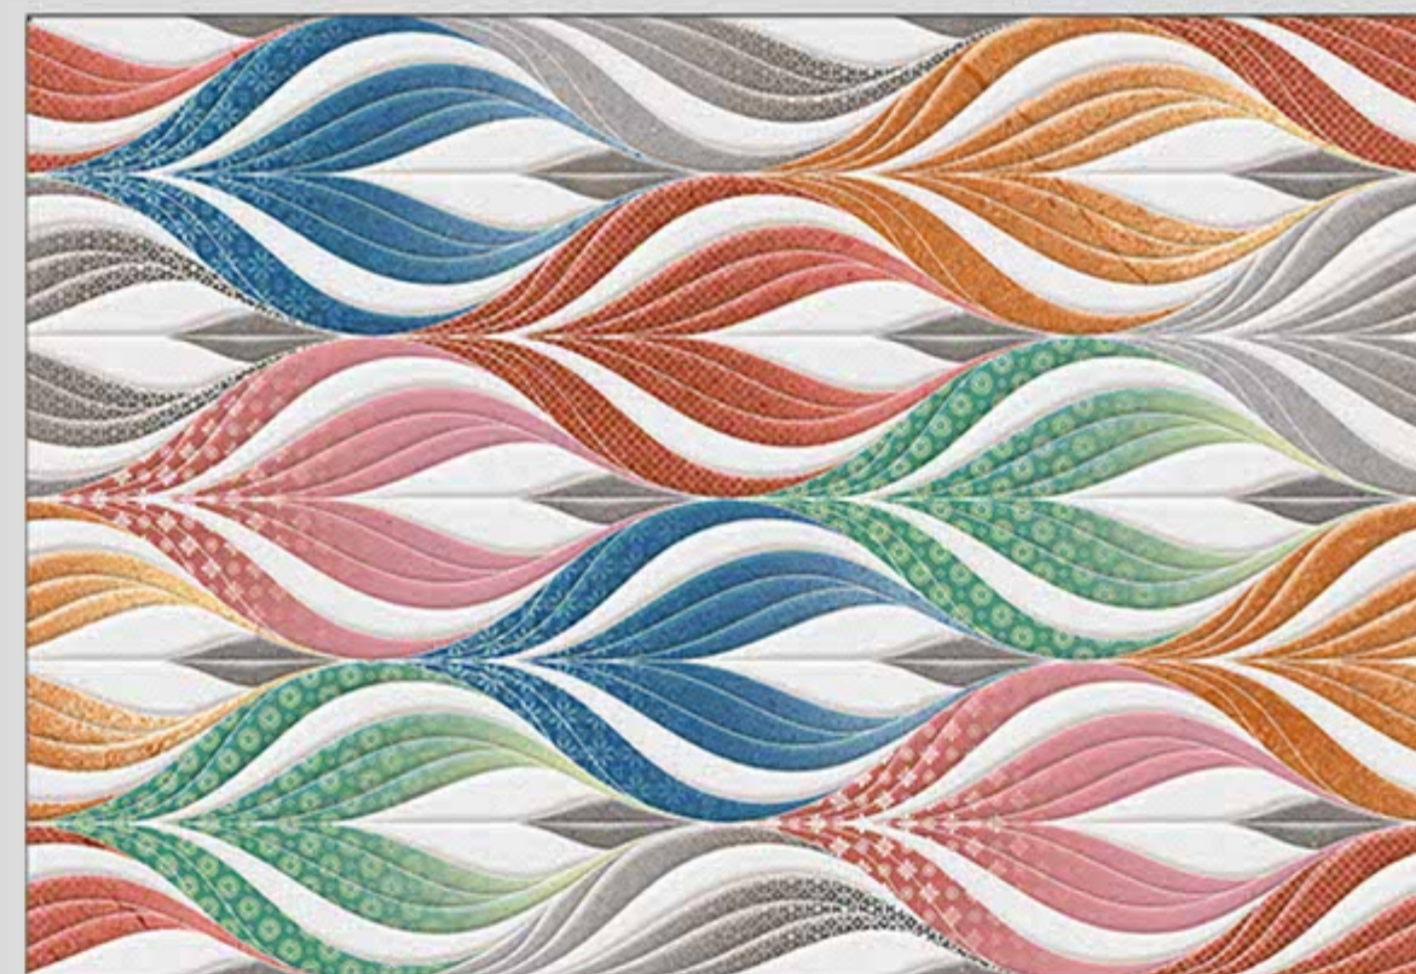

digital wall tiles
GLOSSY SURFACE

30x
45cm

GLOSSY
Finish

375-HL2

Matching Floor Available in 300x300 mm