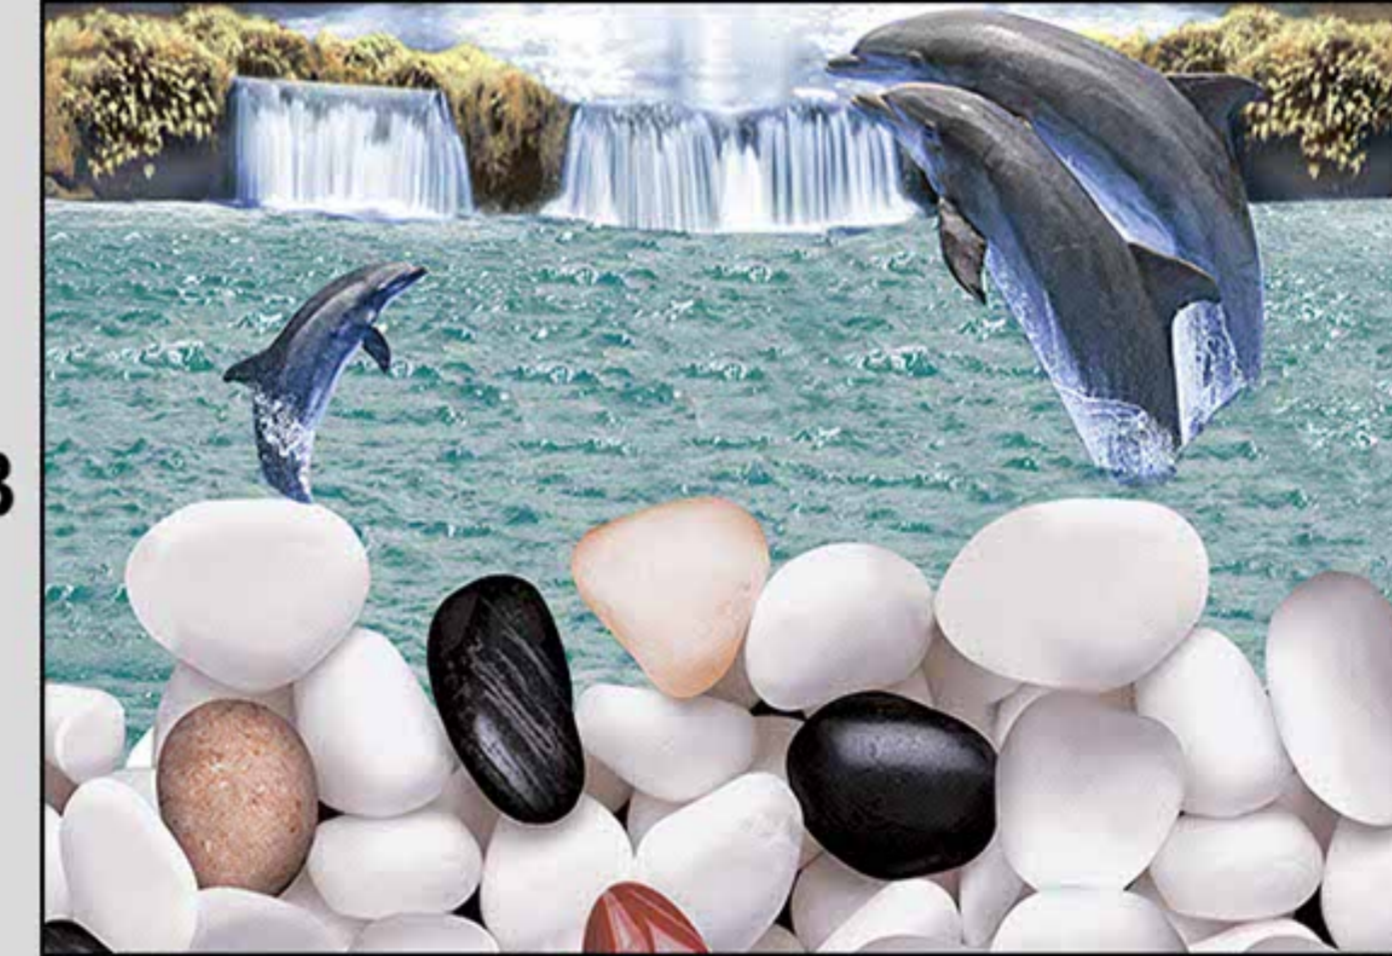

digital wall tiles
GLOSSY SURFACE

30x
45cm

GLOSSY
Finish

LIGHT

HL-1

HL-2

DARK

LIGHT

HL3_A

HL3_B

DARK

LIGHT

HL4_A

HL4_B

DARK

DARK

HL5_A

HL5_B

HL5_C