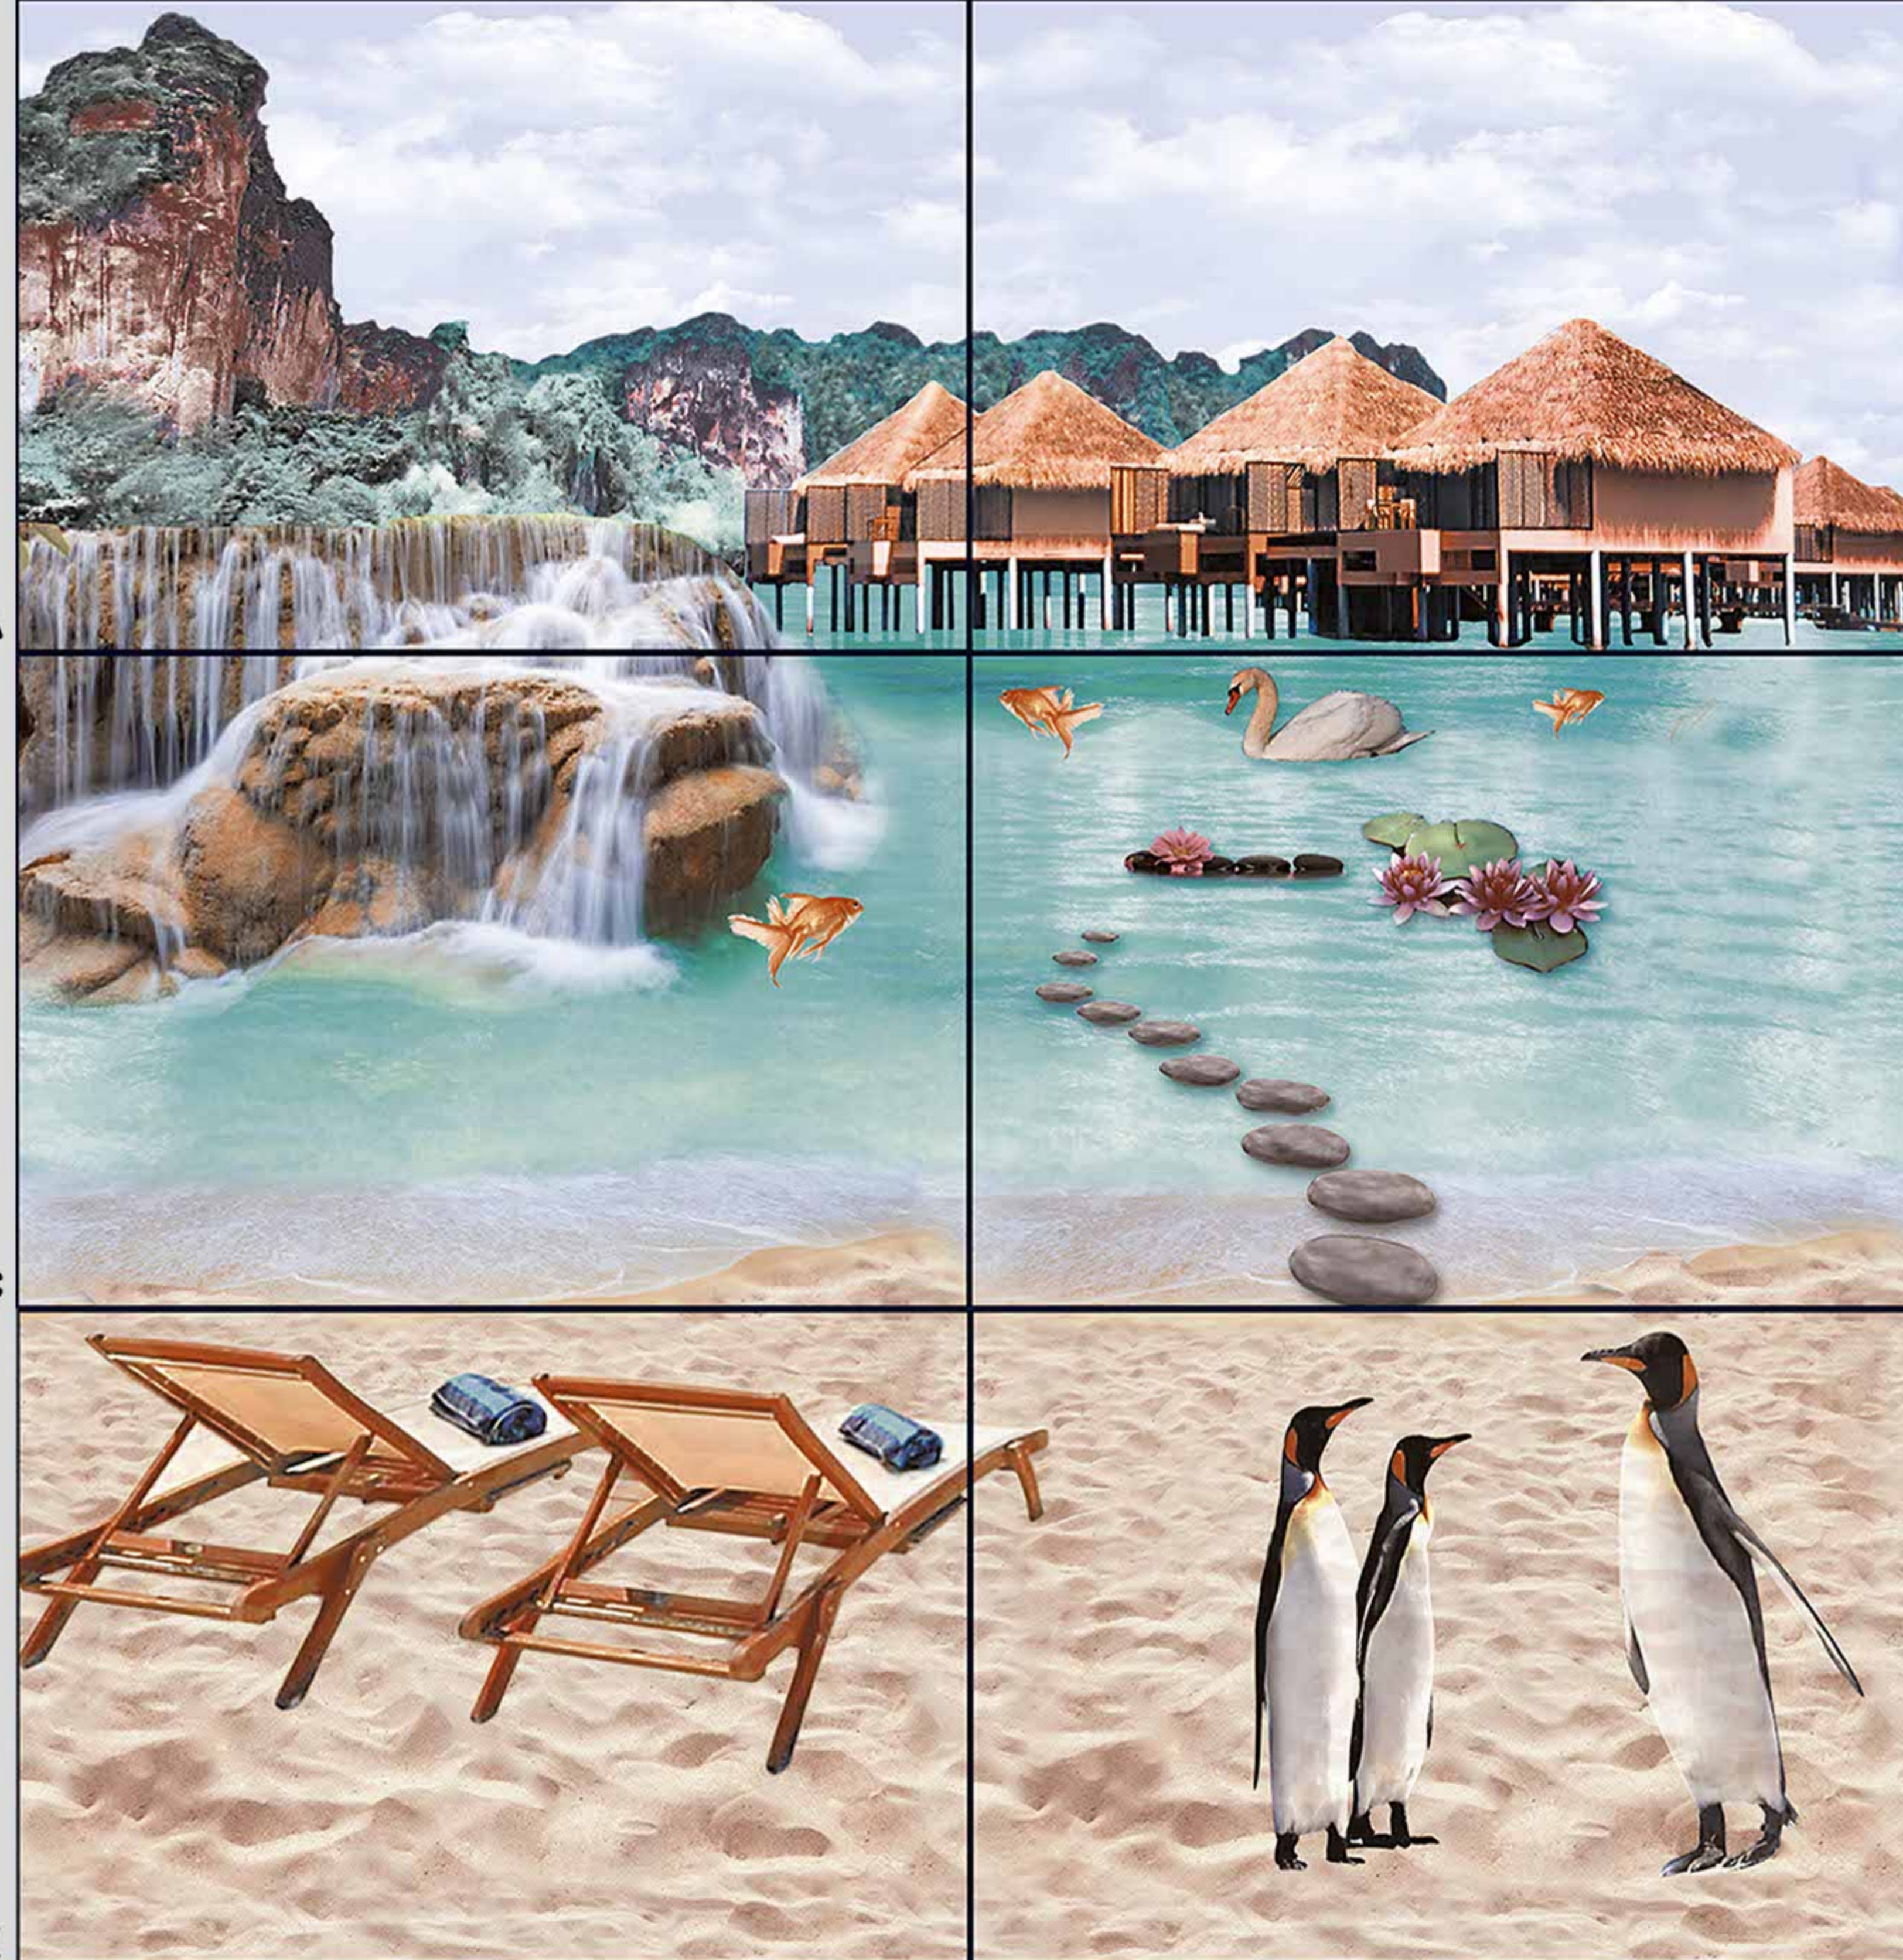

298-HL2-B

298-HL2-C

298-HL2-D

298-HL2-E

298-HL2-F

digital wall tiles
GLOSSY SURFACE

30x
45cm

GLOSSY
Finish

Design No-298

298-HL2-A