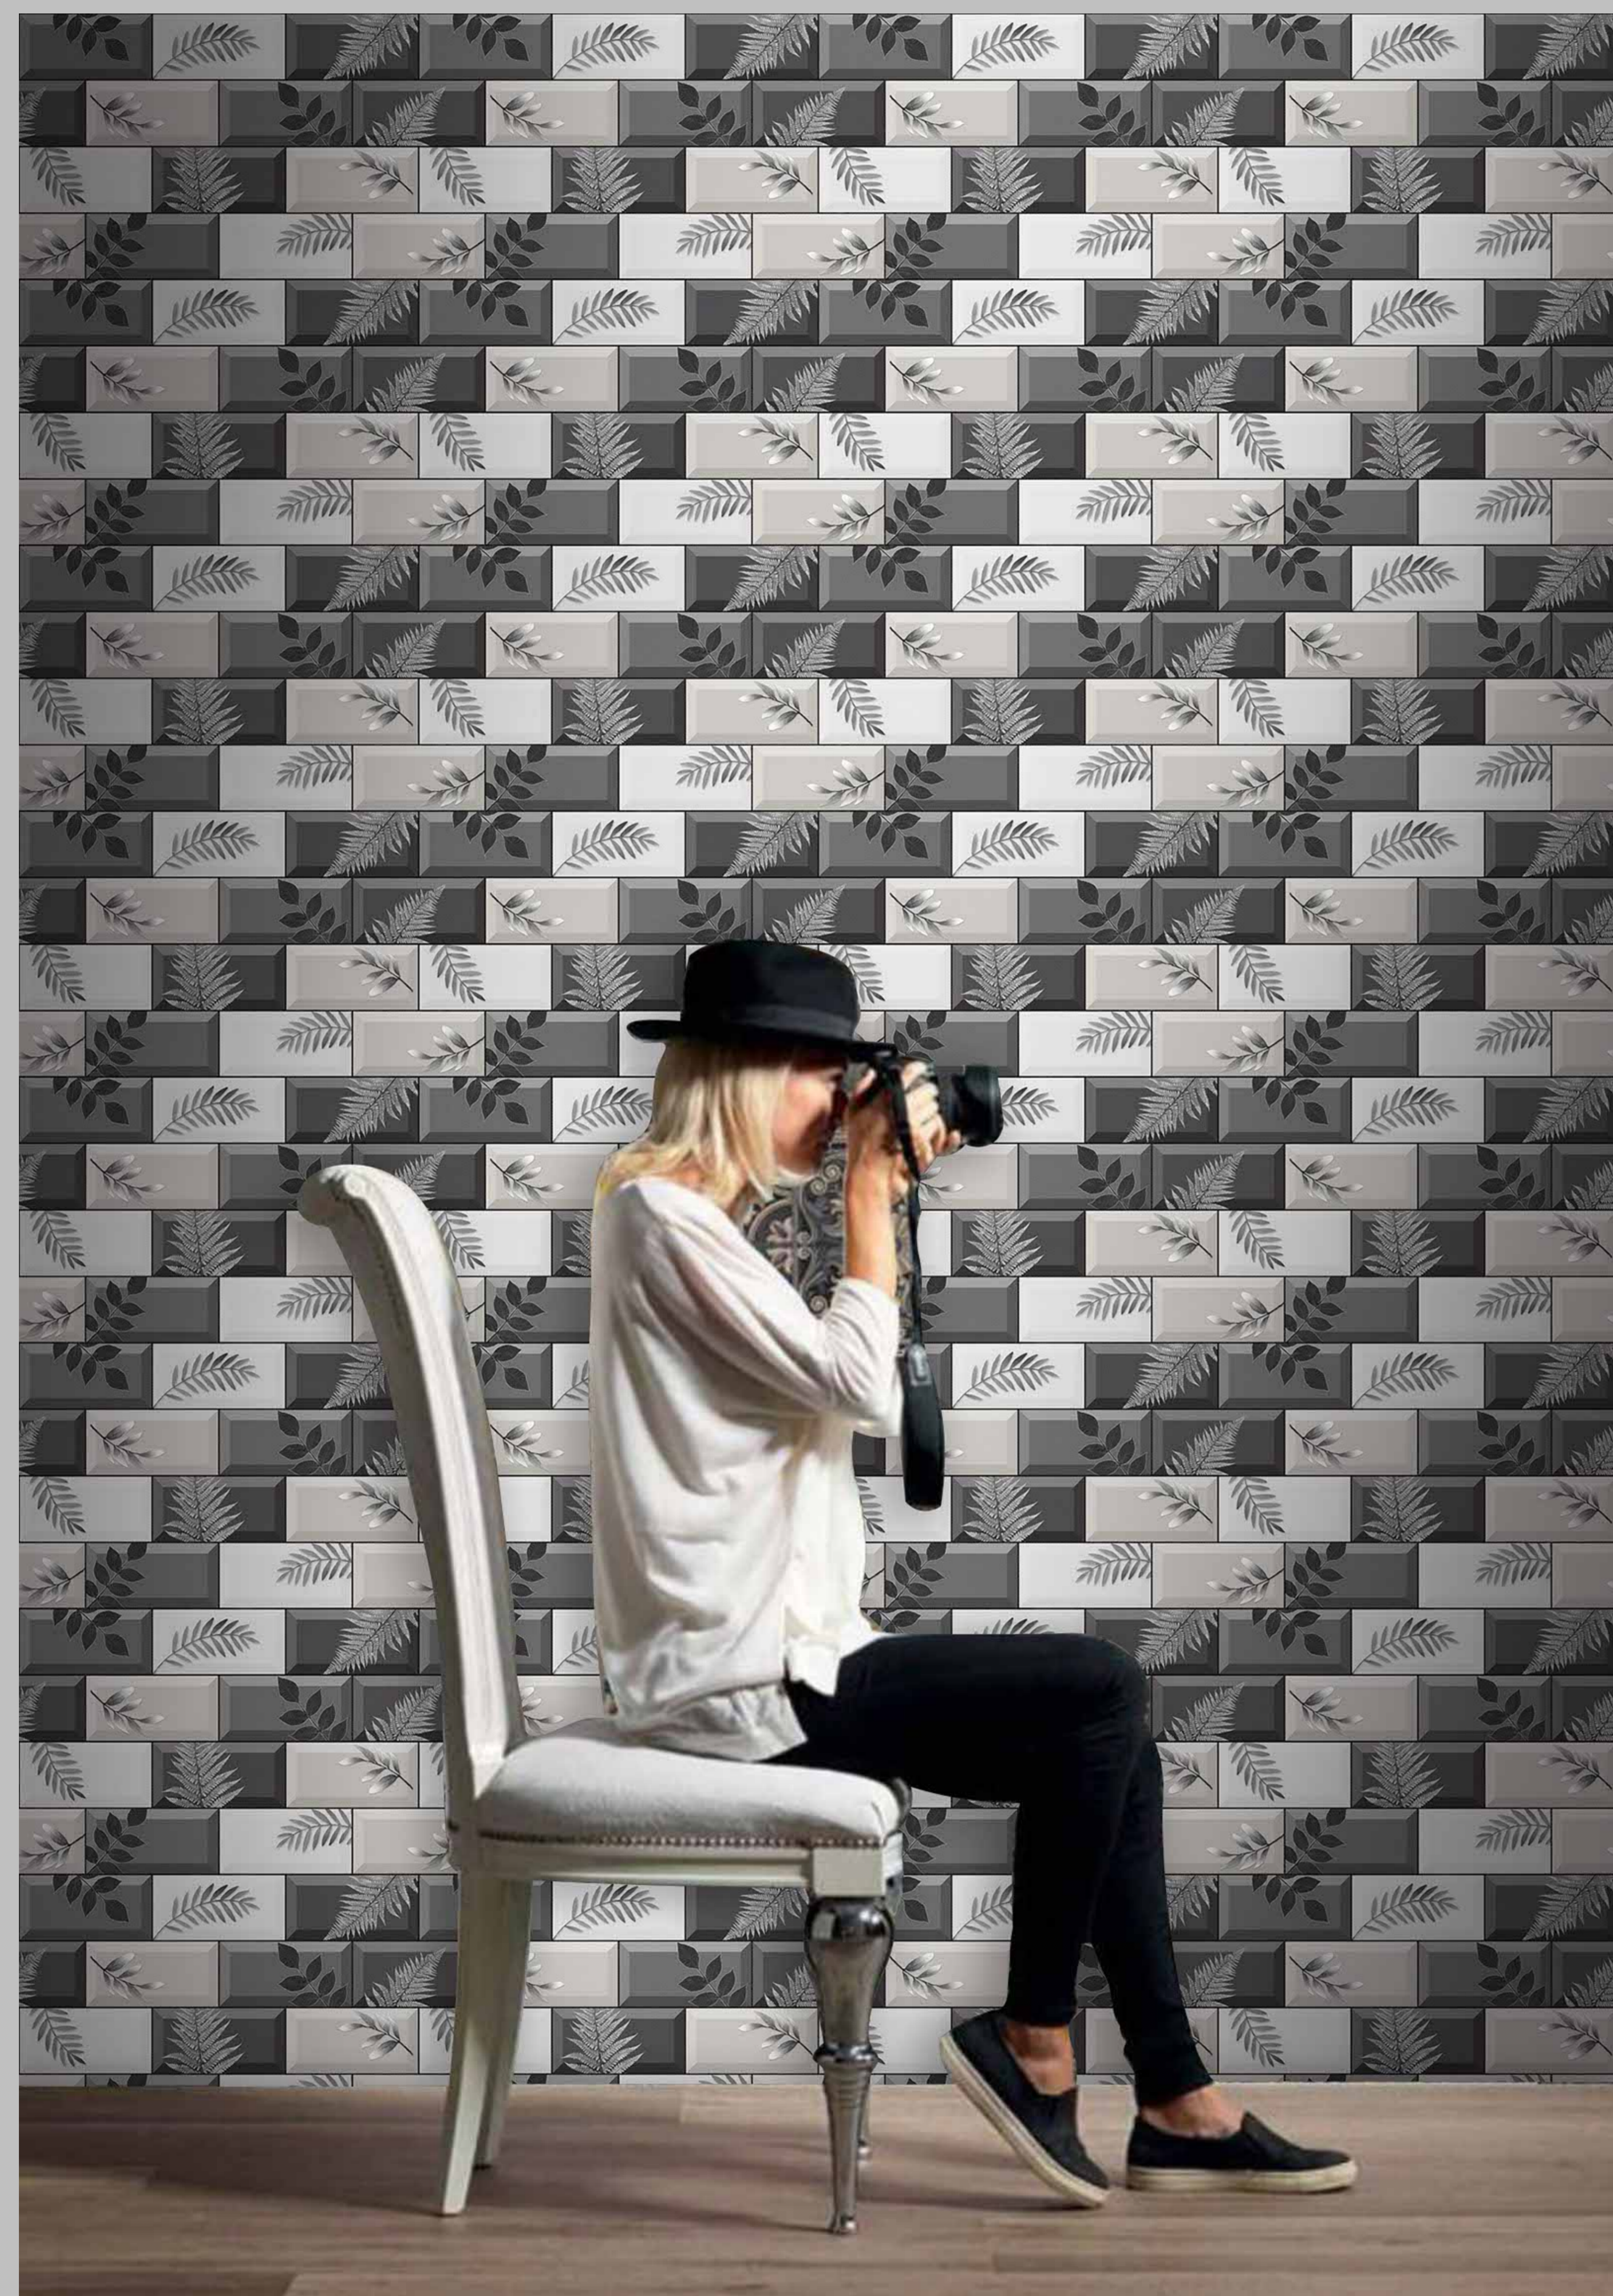

Craft Fineness Precision

During the design process, we were particularly careful in reproducing the handicraft effects through the latest technologies of ceramic manufacturing. Our goal is to keep the unique beauty of the craft imperfection while adding all the technical guarantees of a meticulously engineered process.