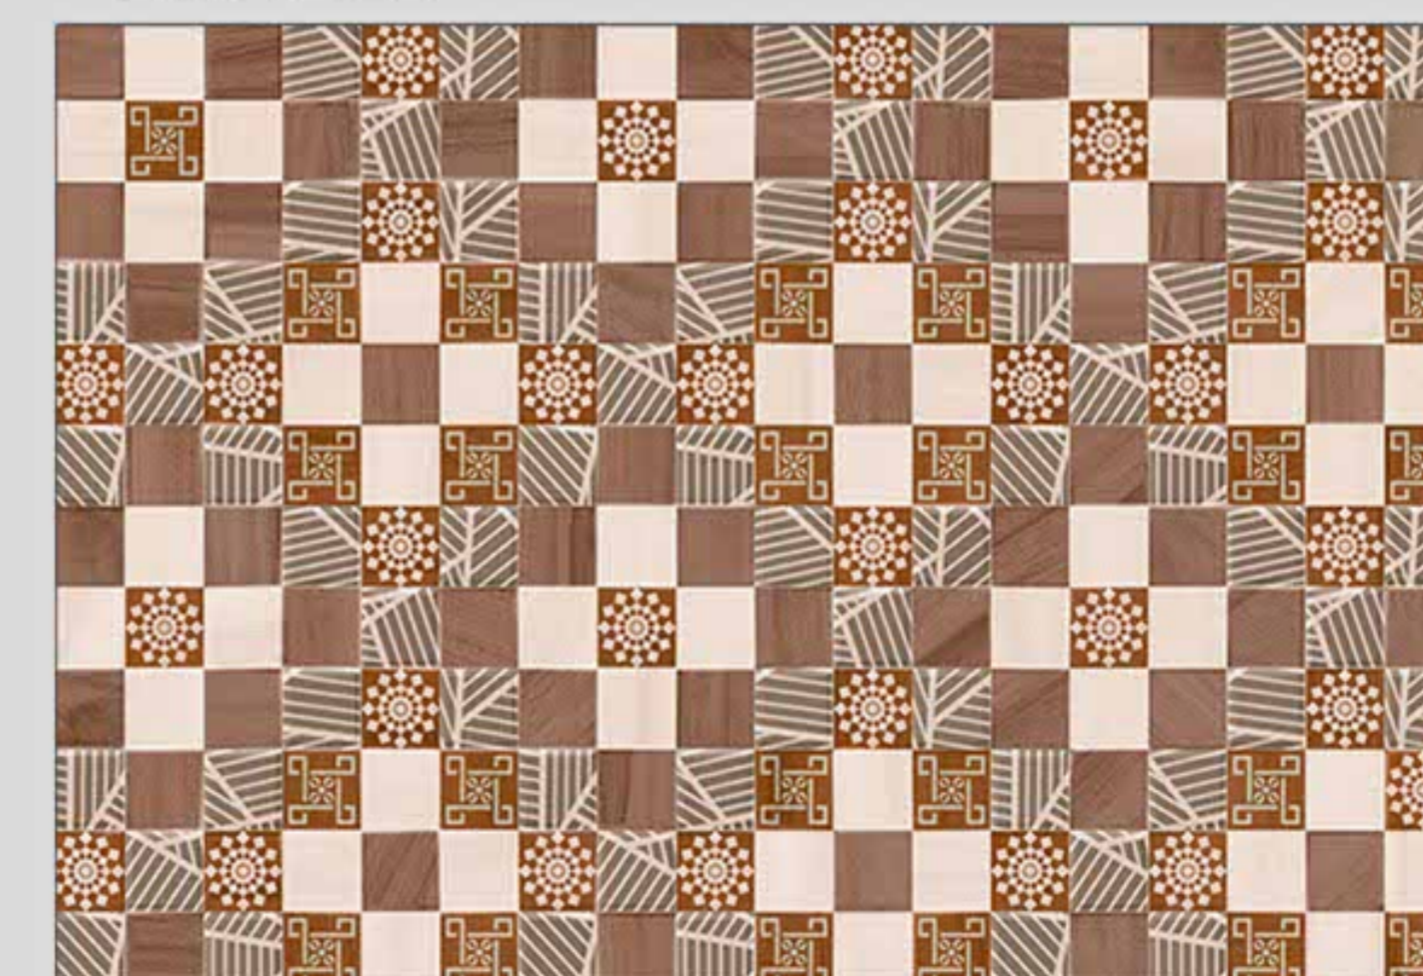

digital wall tiles
GLOSSY SURFACE

30x
45cm

GLOSSY
Finish

191-HL2

Matching Floor Available in 300x300 mm