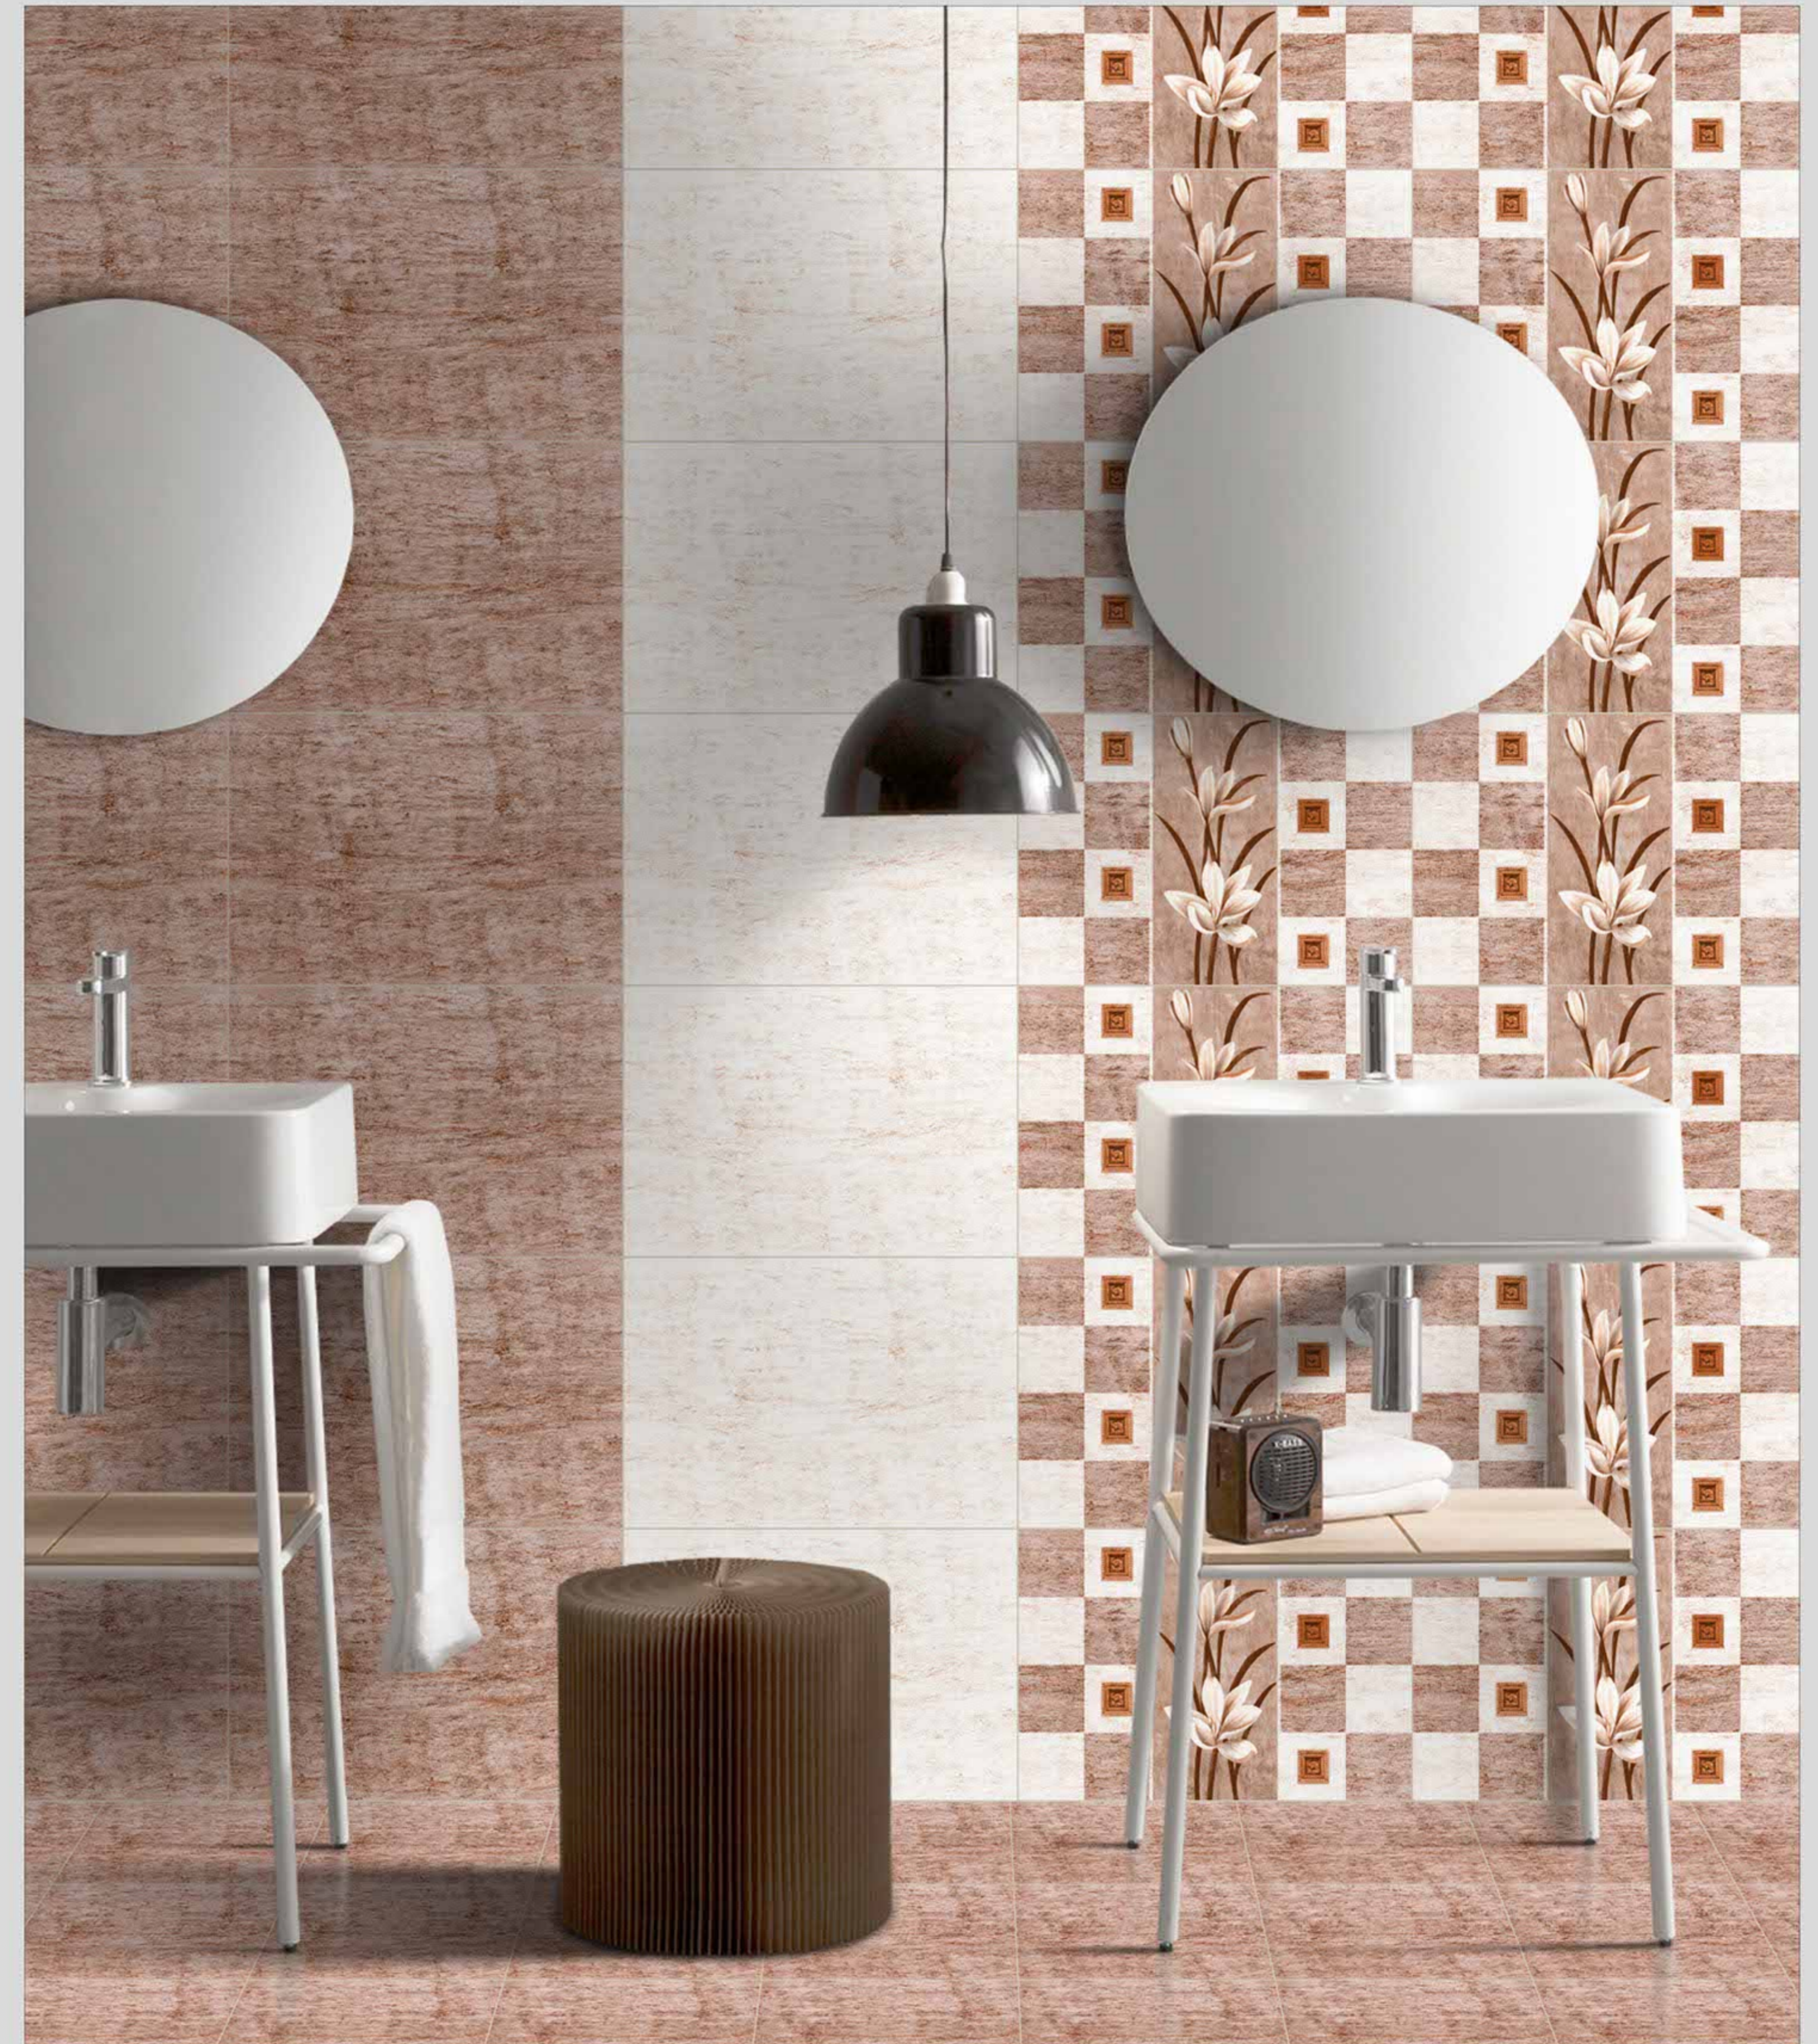

Matching Floor Available in 300x300 mm