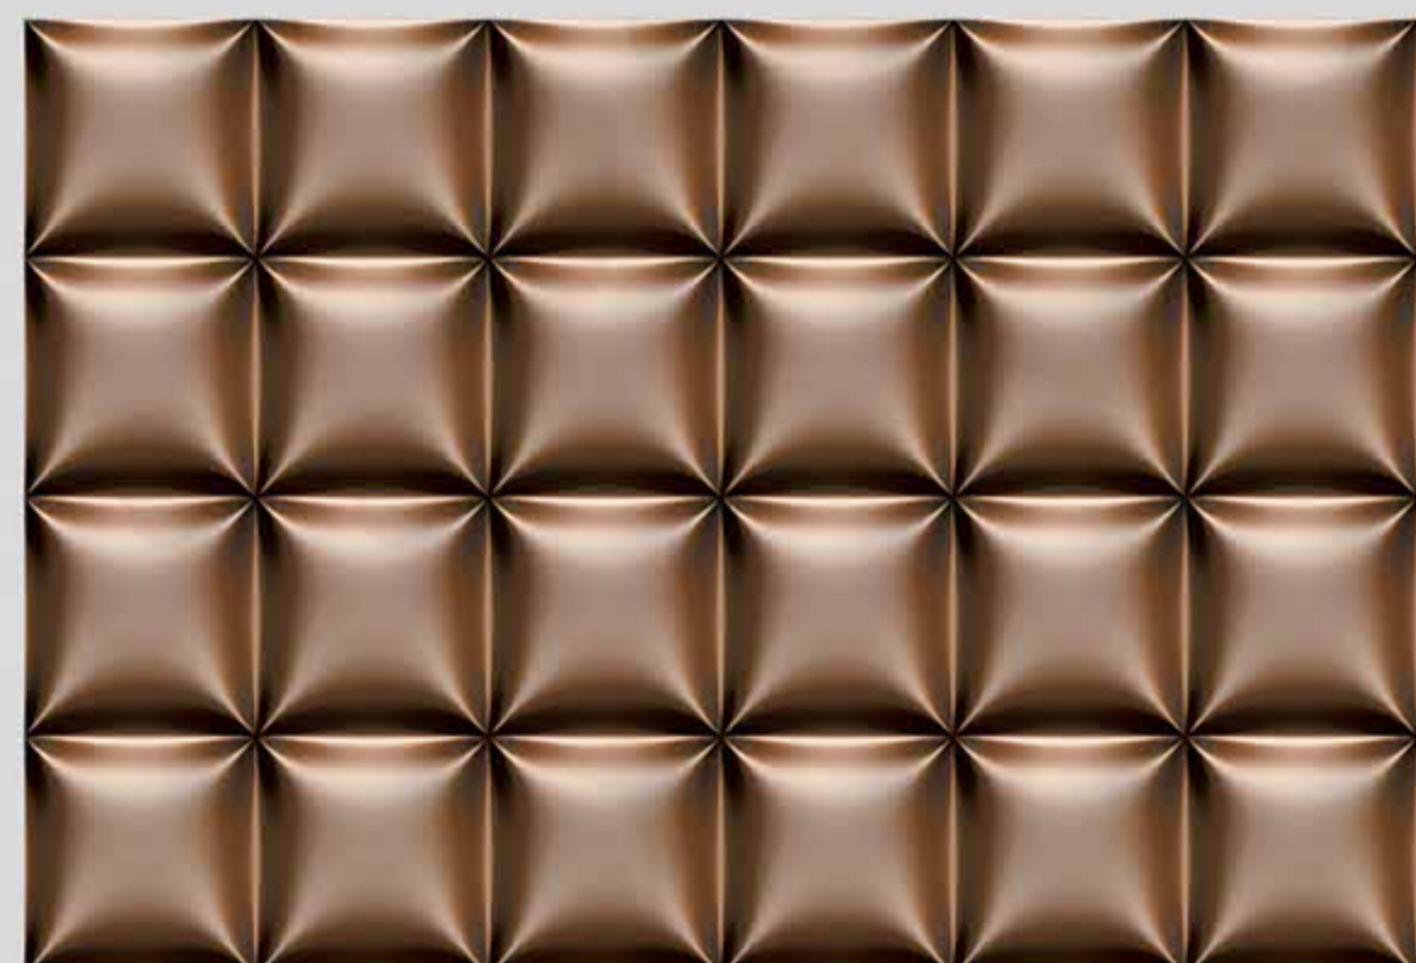

digital wall tiles
GLOSSY SURFACE

30x
45cm

GLOSSY
Finish

385-D

Matching Floor Available in 300x300 mm