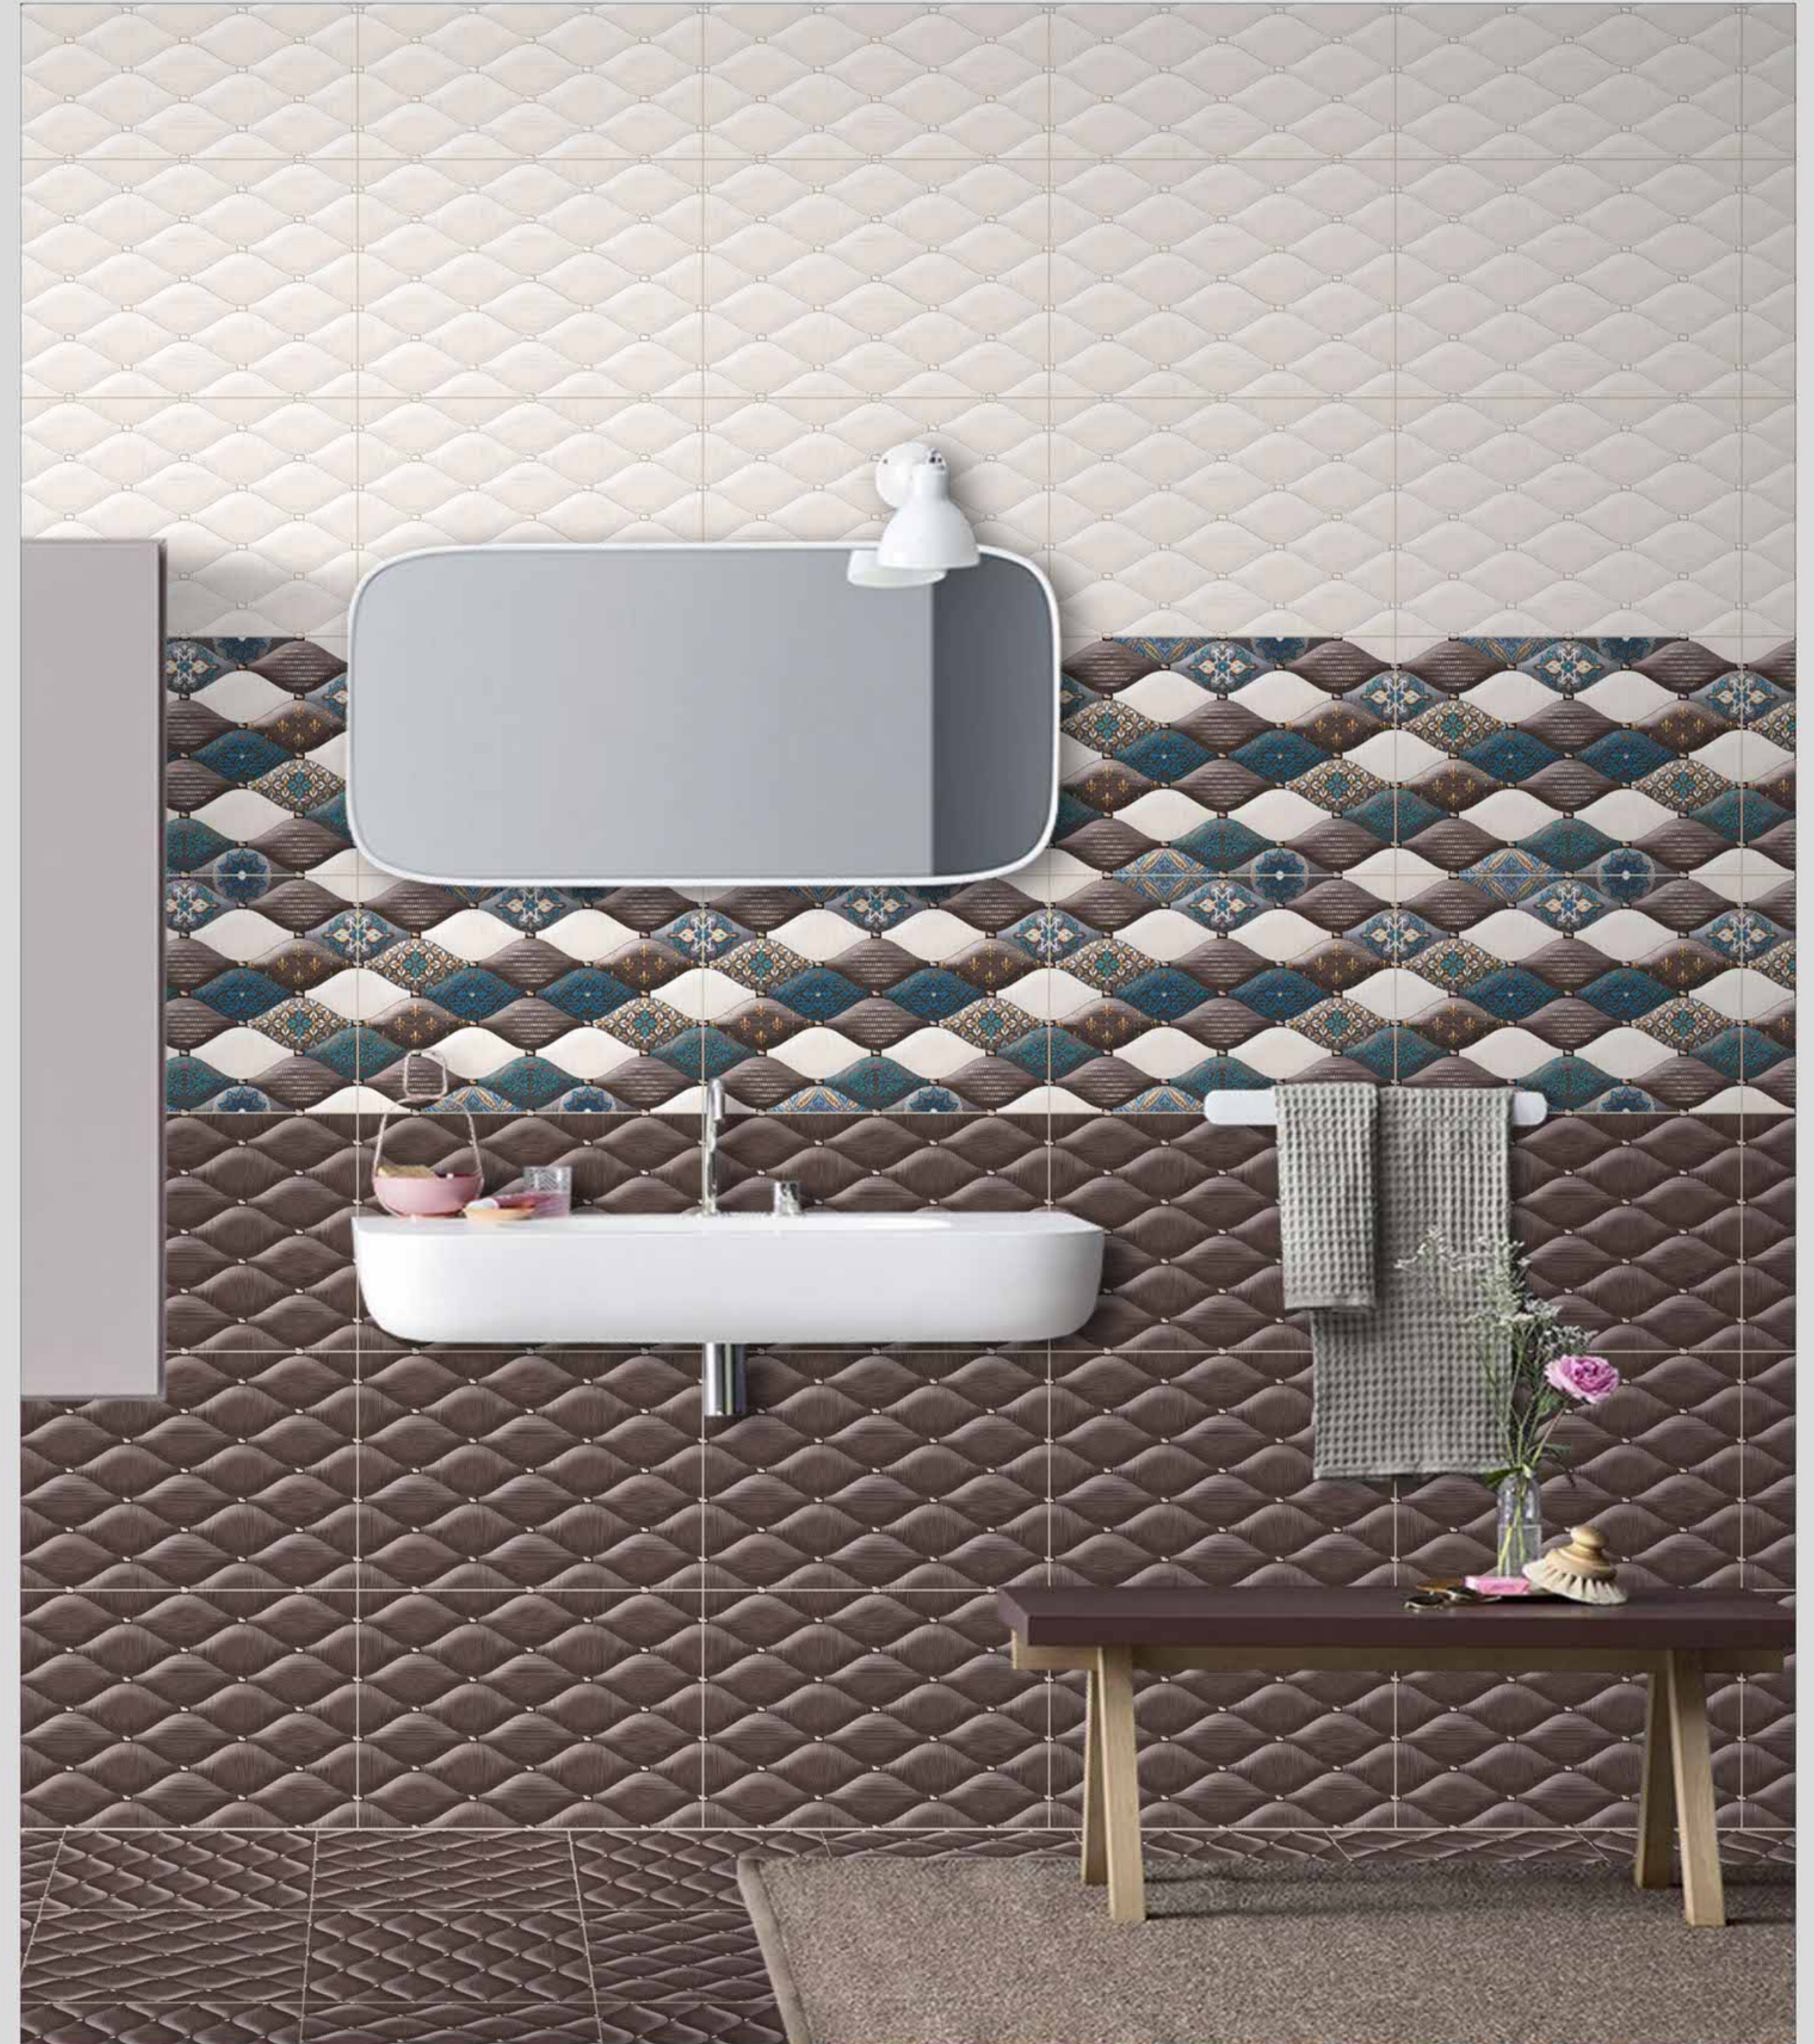

Matching Floor Available in 300x300 mm