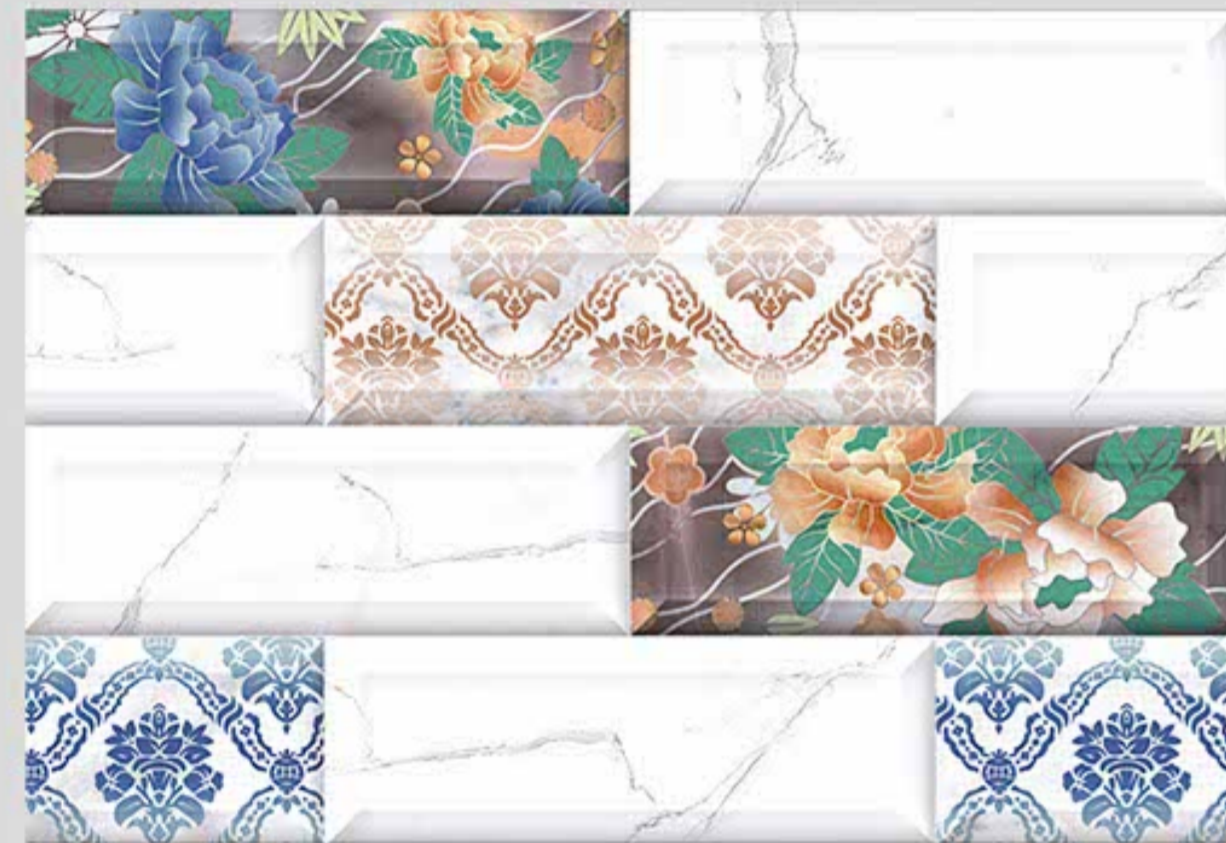

digital wall tiles
GLOSSY SURFACE

30x
45cm

GLOSSY
Finish

276-HL2