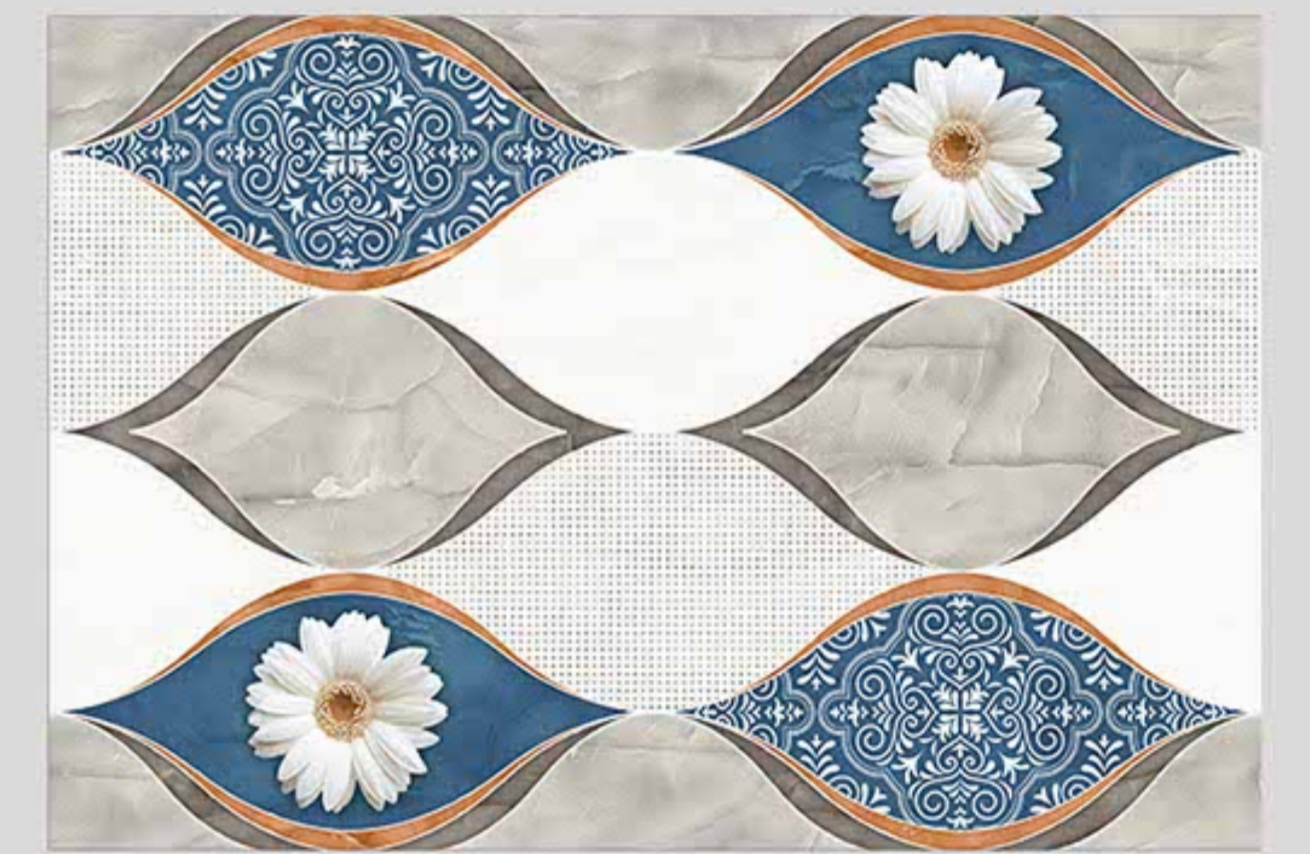

digital wall tiles
GLOSSY SURFACE

30x
45cm

GLOSSY
Finish

187-HL1