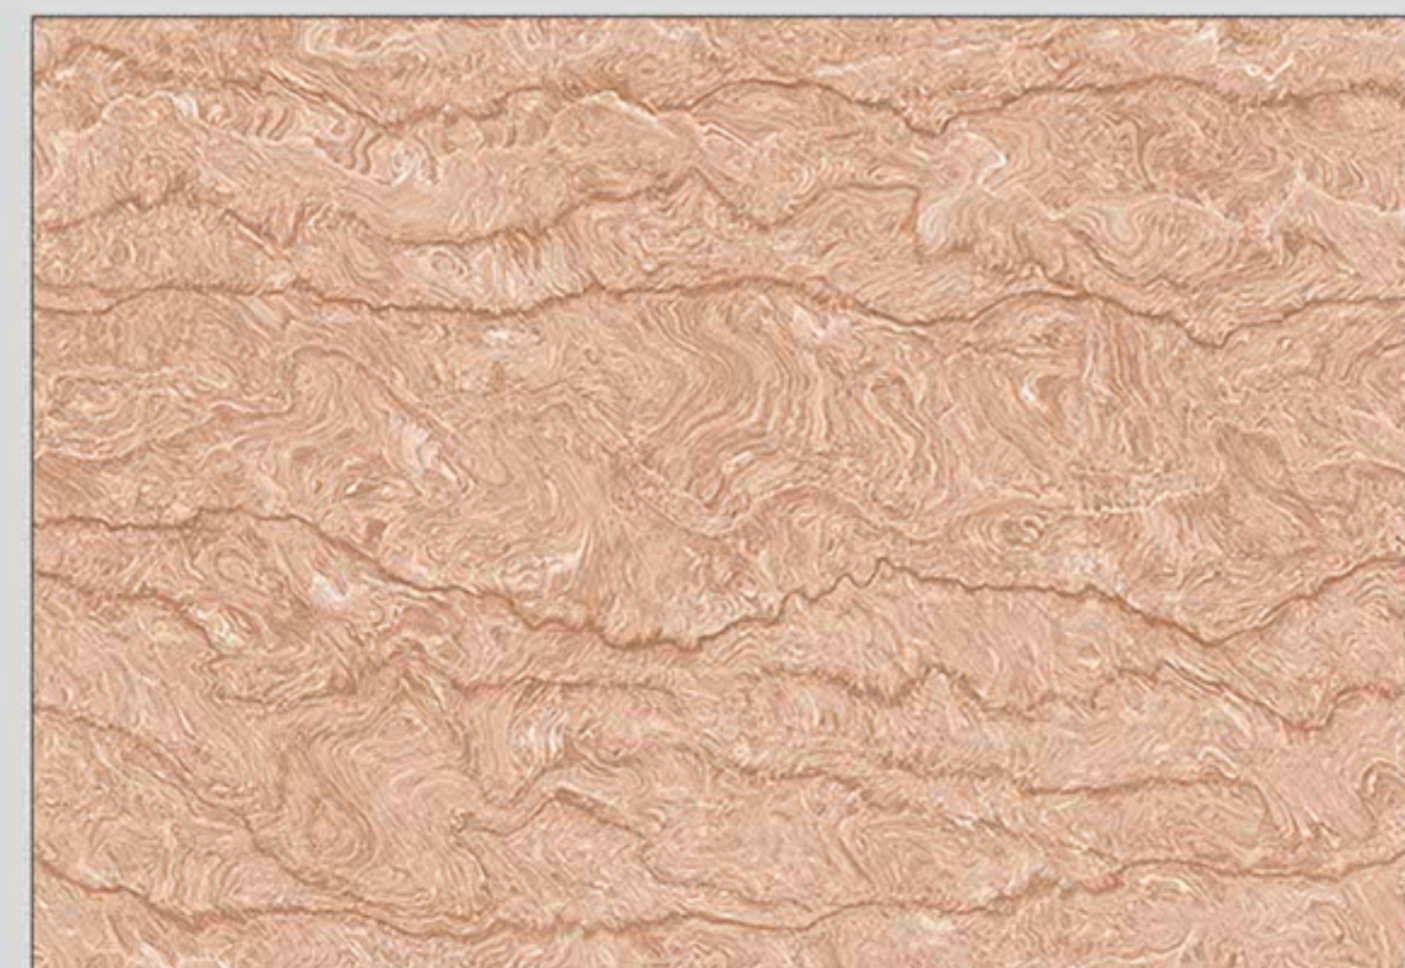

digital wall tiles
GLOSSY SURFACE

30x
45cm

GLOSSY
Finish

314-D

Matching Floor Available in 300x300 mm