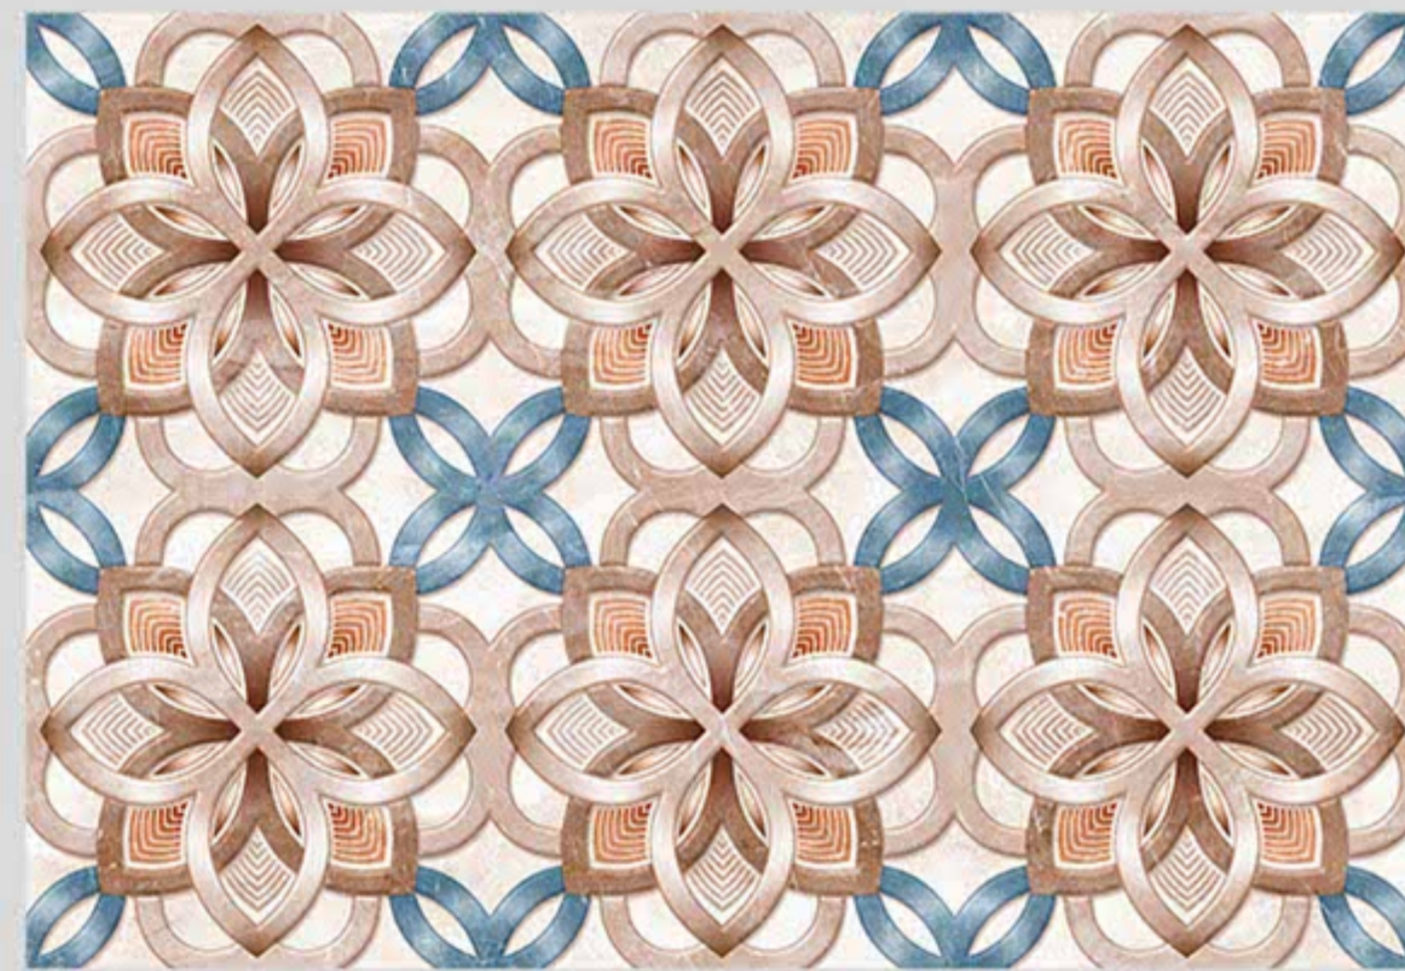

digital wall tiles
GLOSSY SURFACE

30x
45cm

GLOSSY
Finish

343-HL1

Matching Floor Available in 300x300 mm