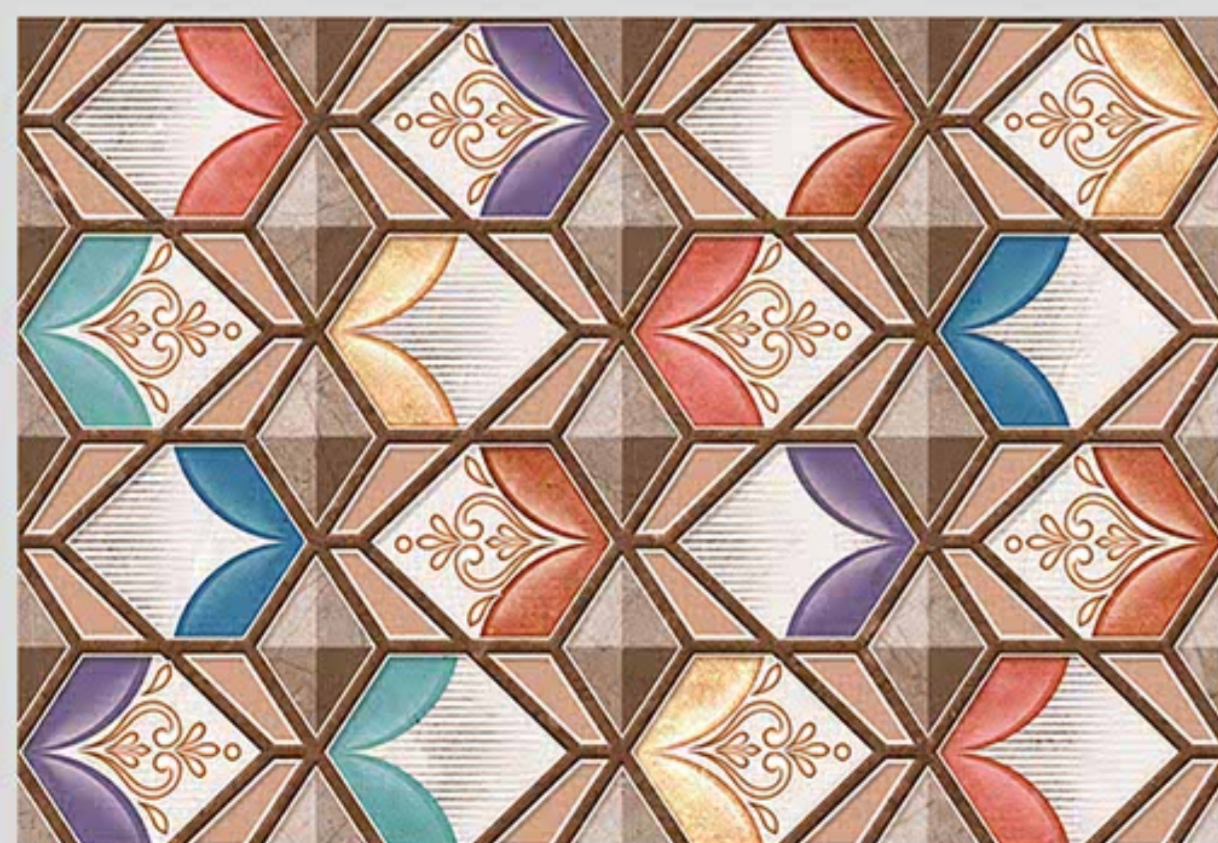

digital wall tiles
GLOSSY SURFACE

30x
45cm

GLOSSY
Finish

357-HL2