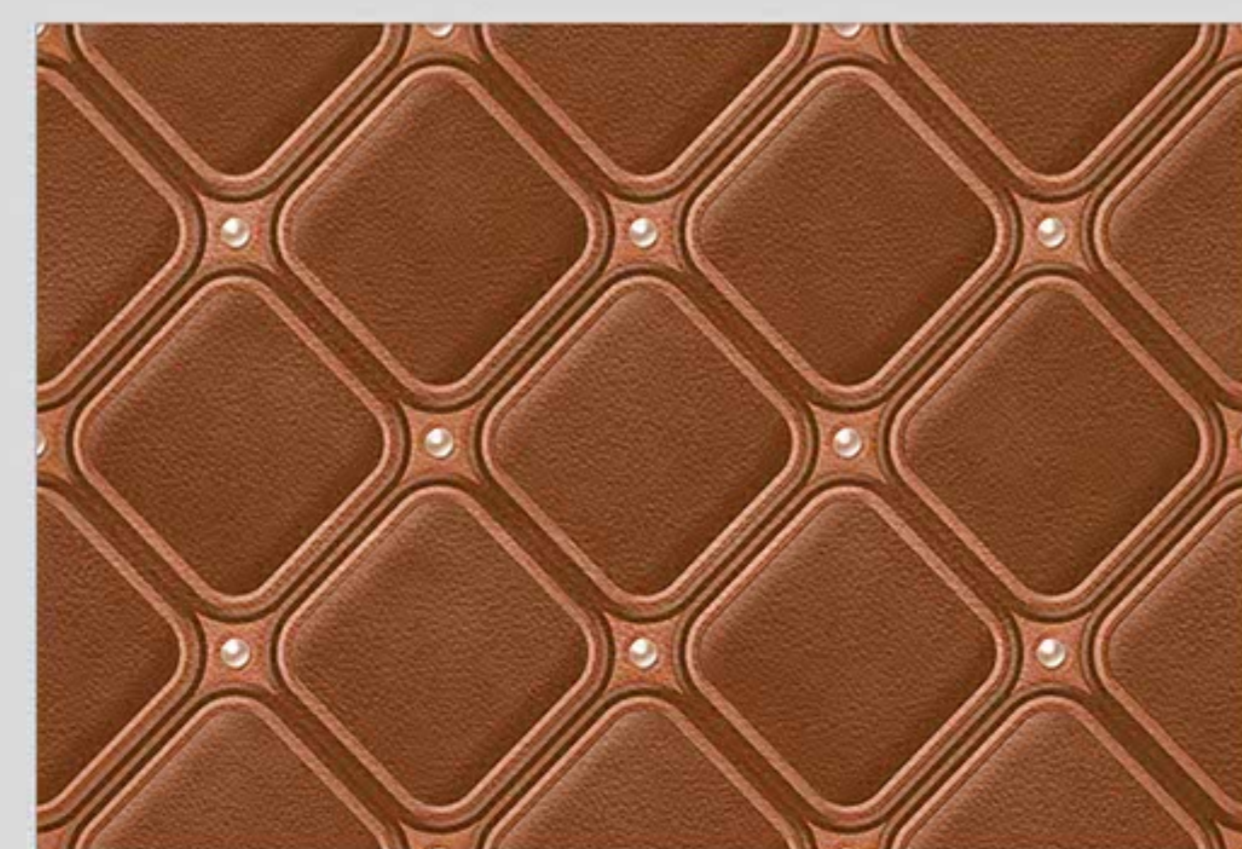

digital wall tiles
GLOSSY SURFACE

30x
45cm

GLOSSY
Finish

103-D