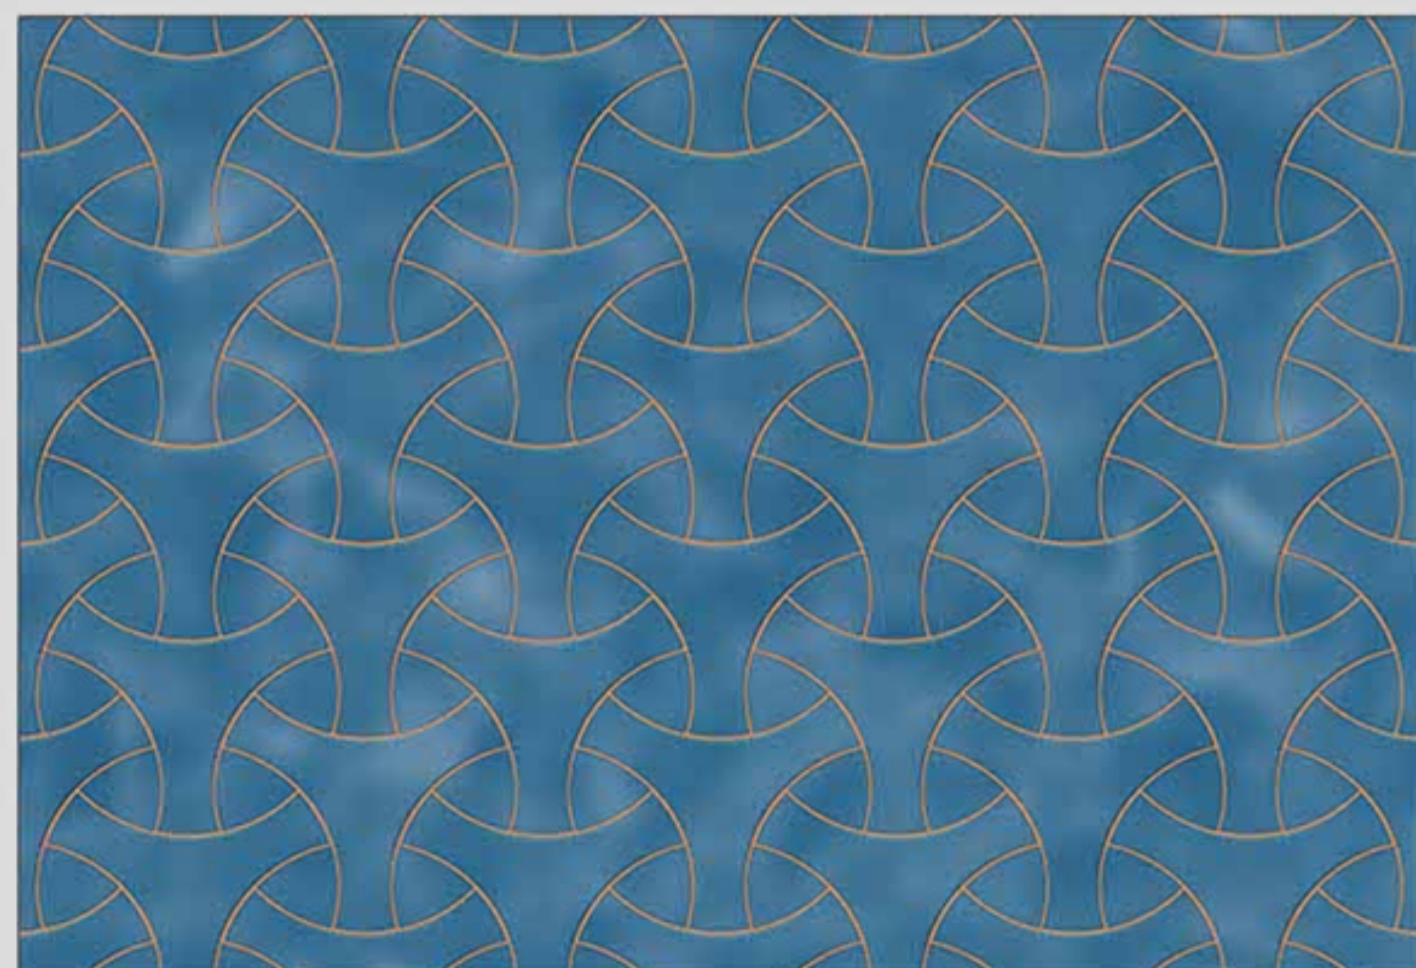

digital wall tiles
GLOSSY SURFACE

30x
45cm

GLOSSY
Finish

312-D

Matching Floor Available in 300x300 mm