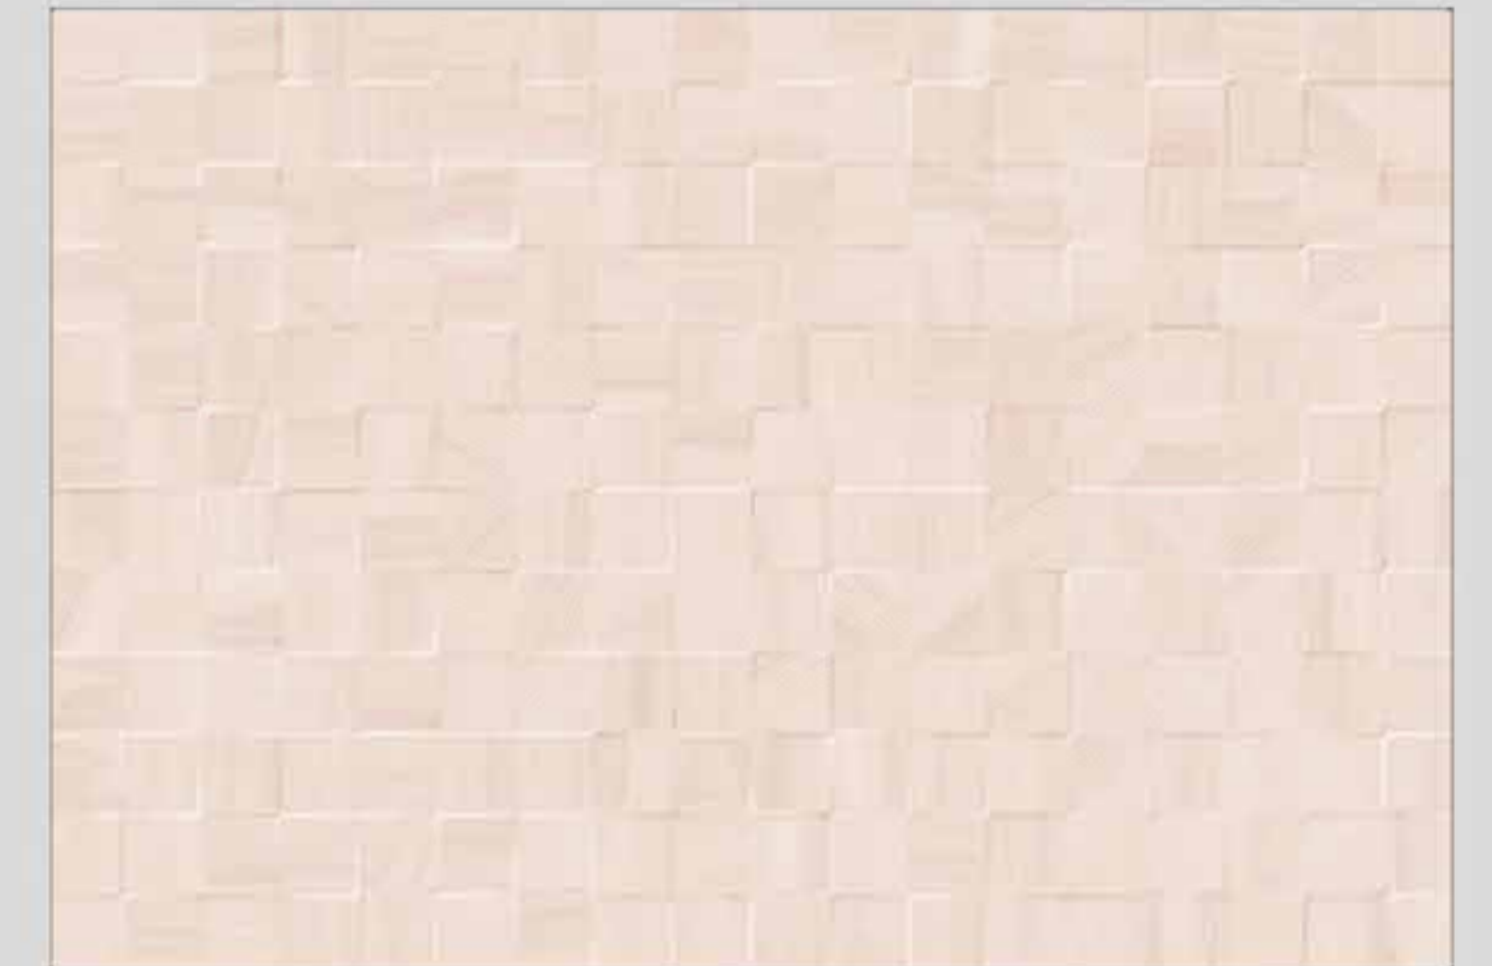

digital wall tiles
GLOSSY SURFACE

30x
45cm

GLOSSY
Finish

191-L

Matching Floor Available in 300x300 mm