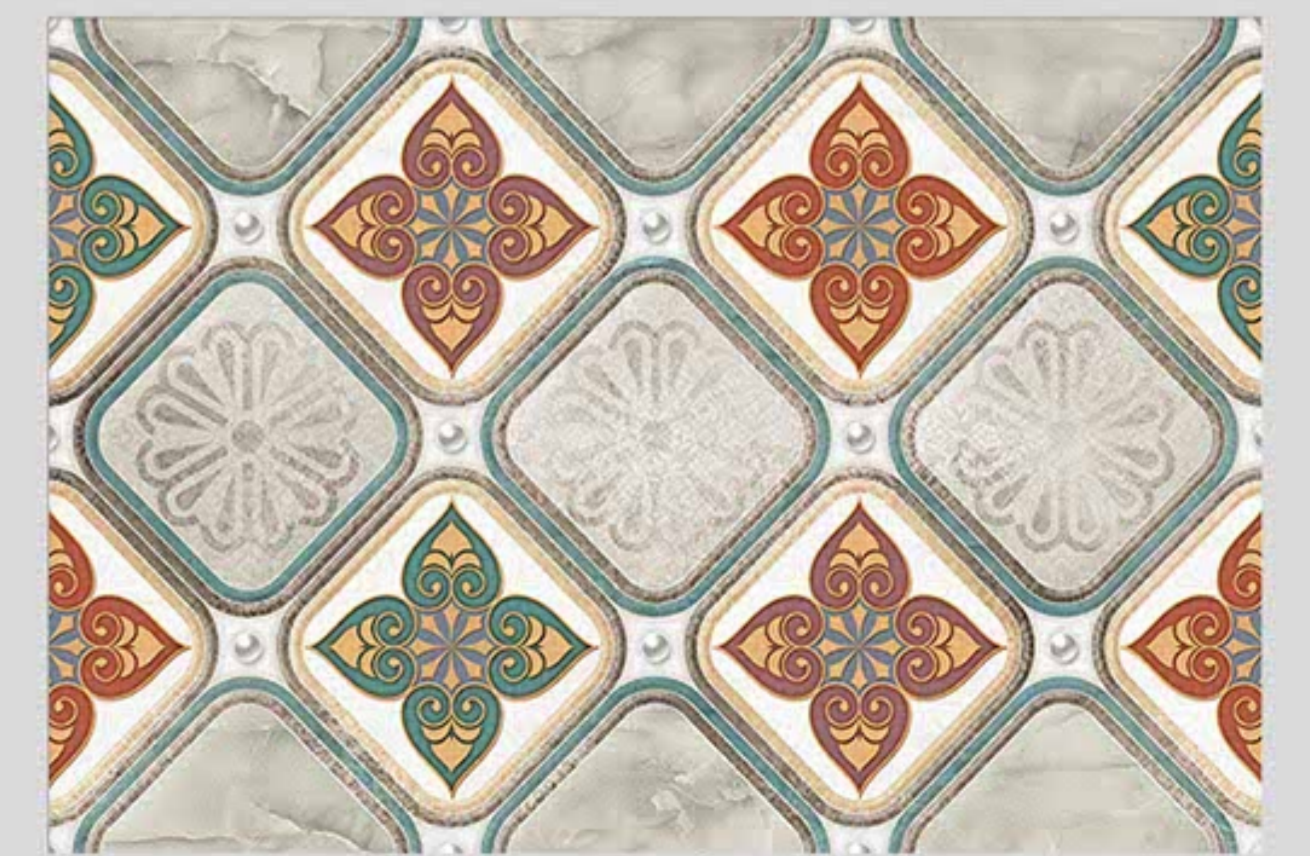

digital wall tiles
GLOSSY SURFACE

30x
45cm

GLOSSY
Finish

187-HL2