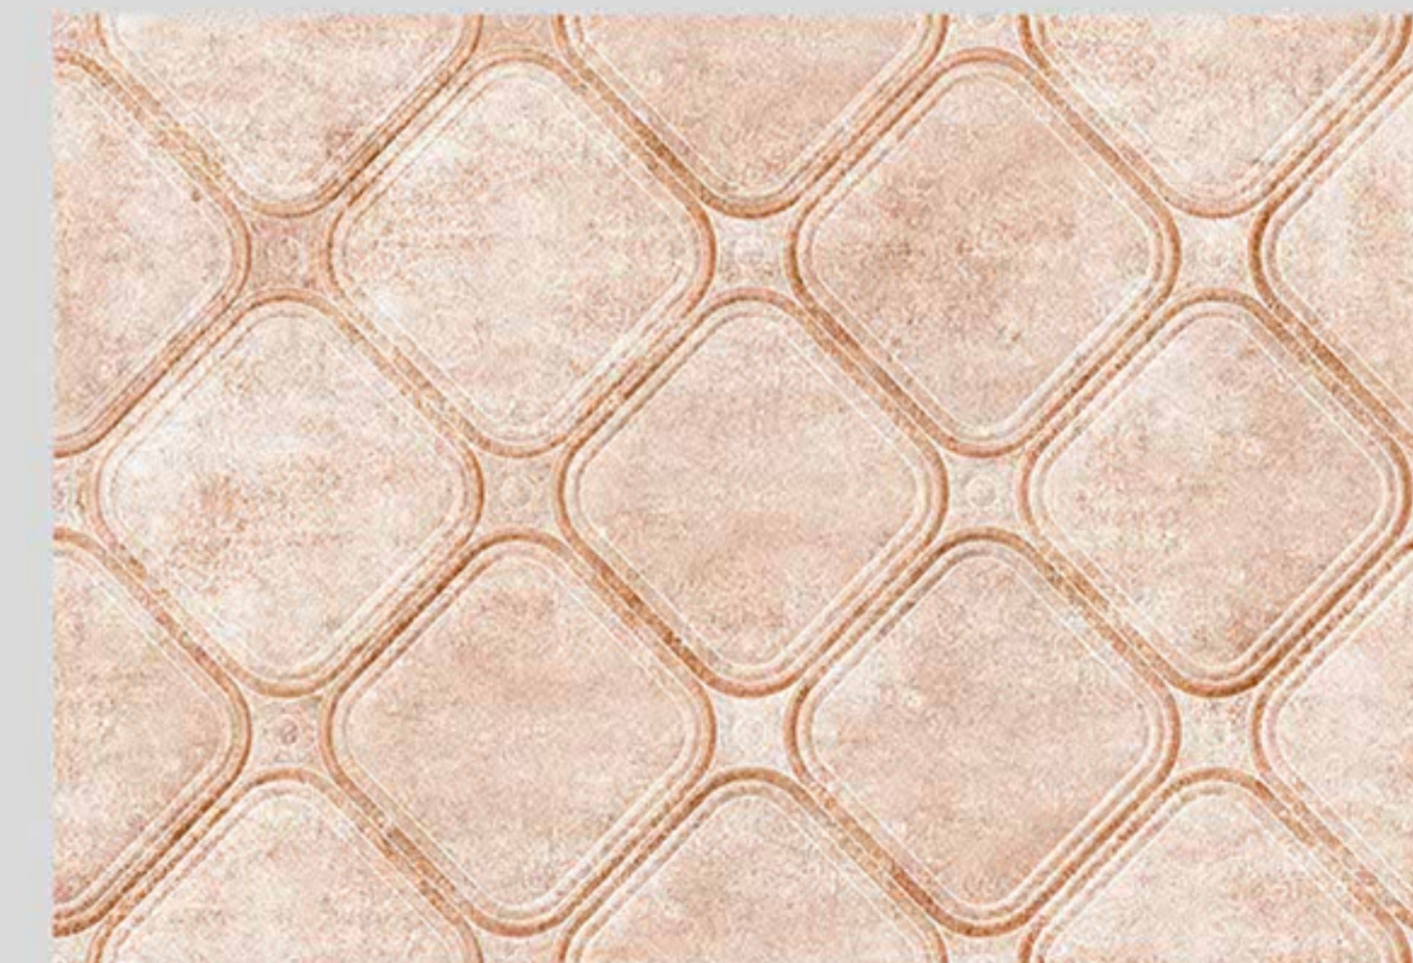

digital wall tiles
GLOSSY SURFACE

30x
45cm

GLOSSY
Finish

156-D