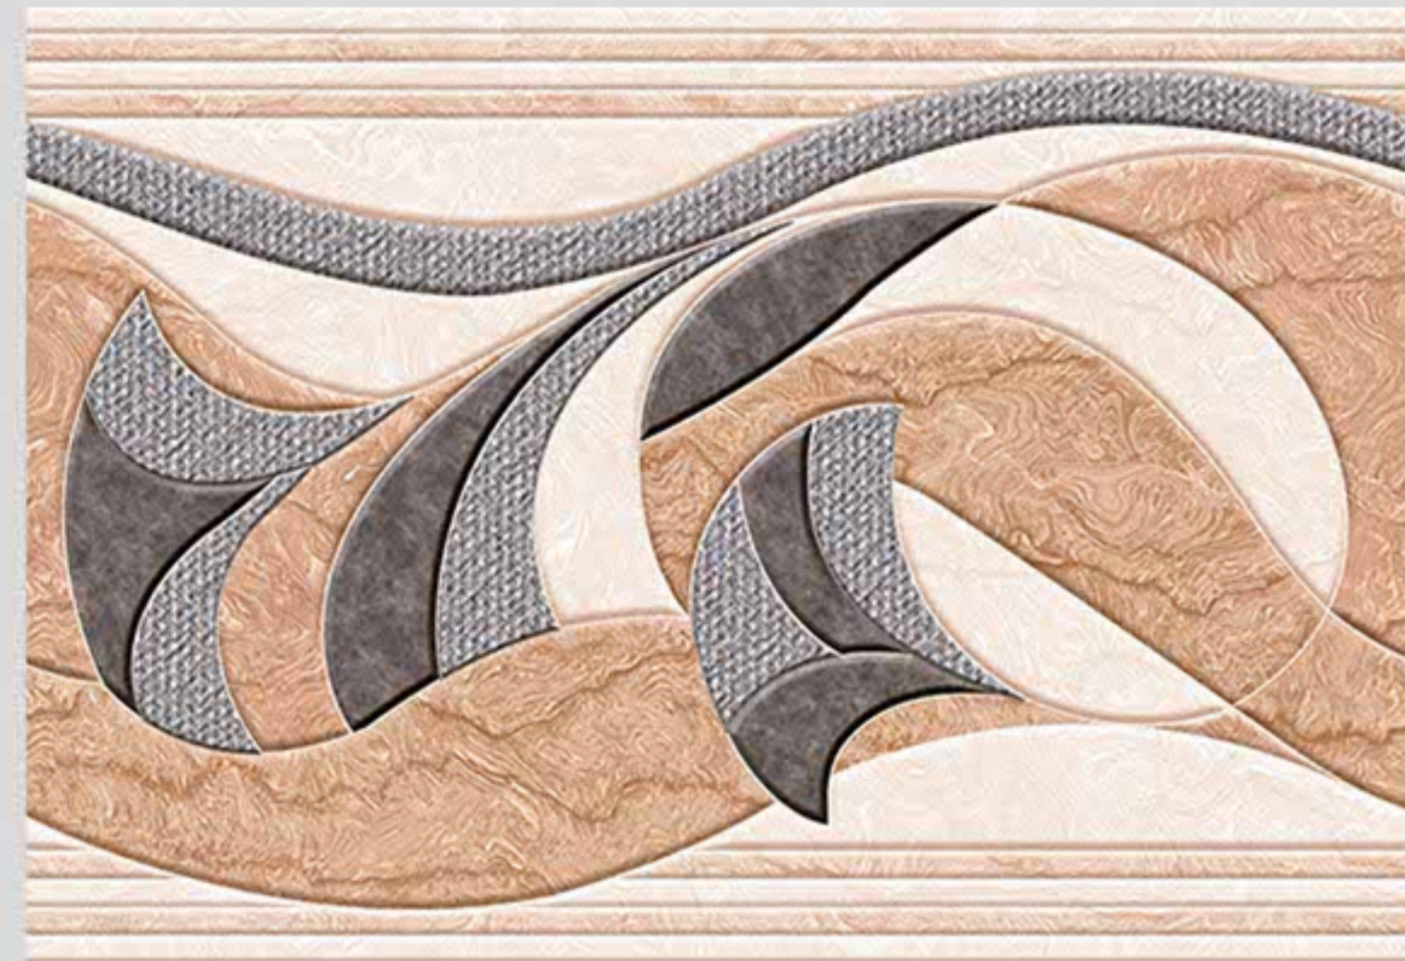

digital wall tiles
GLOSSY SURFACE

30x
45cm

GLOSSY
Finish

314-HL3

Matching Floor Available in 300x300 mm