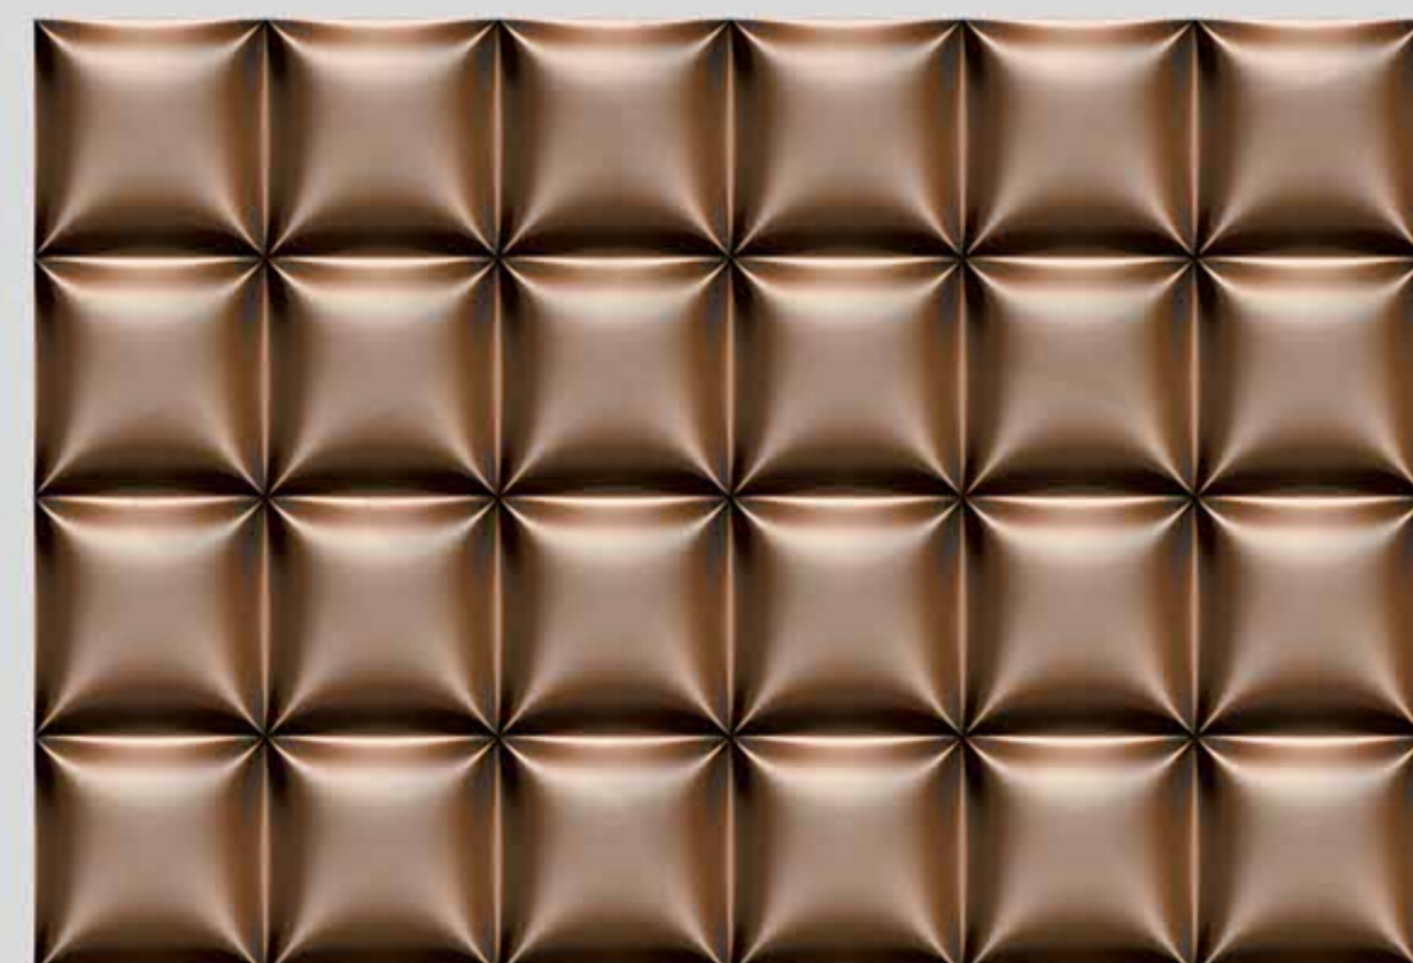

digital wall tiles
GLOSSY SURFACE

30x
45cm

GLOSSY
Finish

385-D

Matching Floor Available in 300x300 mm