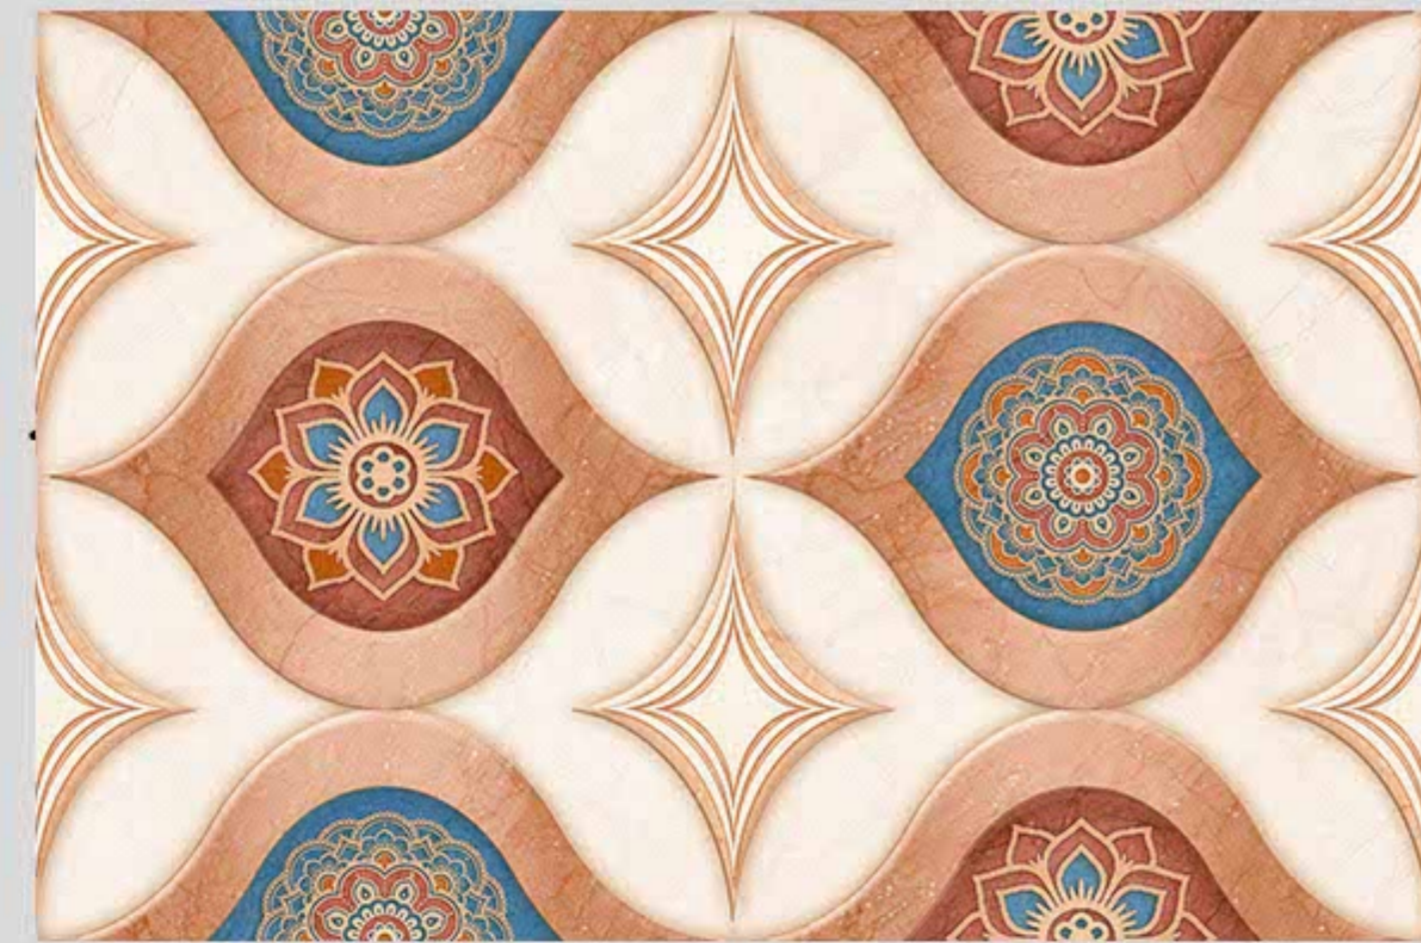

digital wall tiles
GLOSSY SURFACE

30x
45cm

GLOSSY
Finish

123-HL2