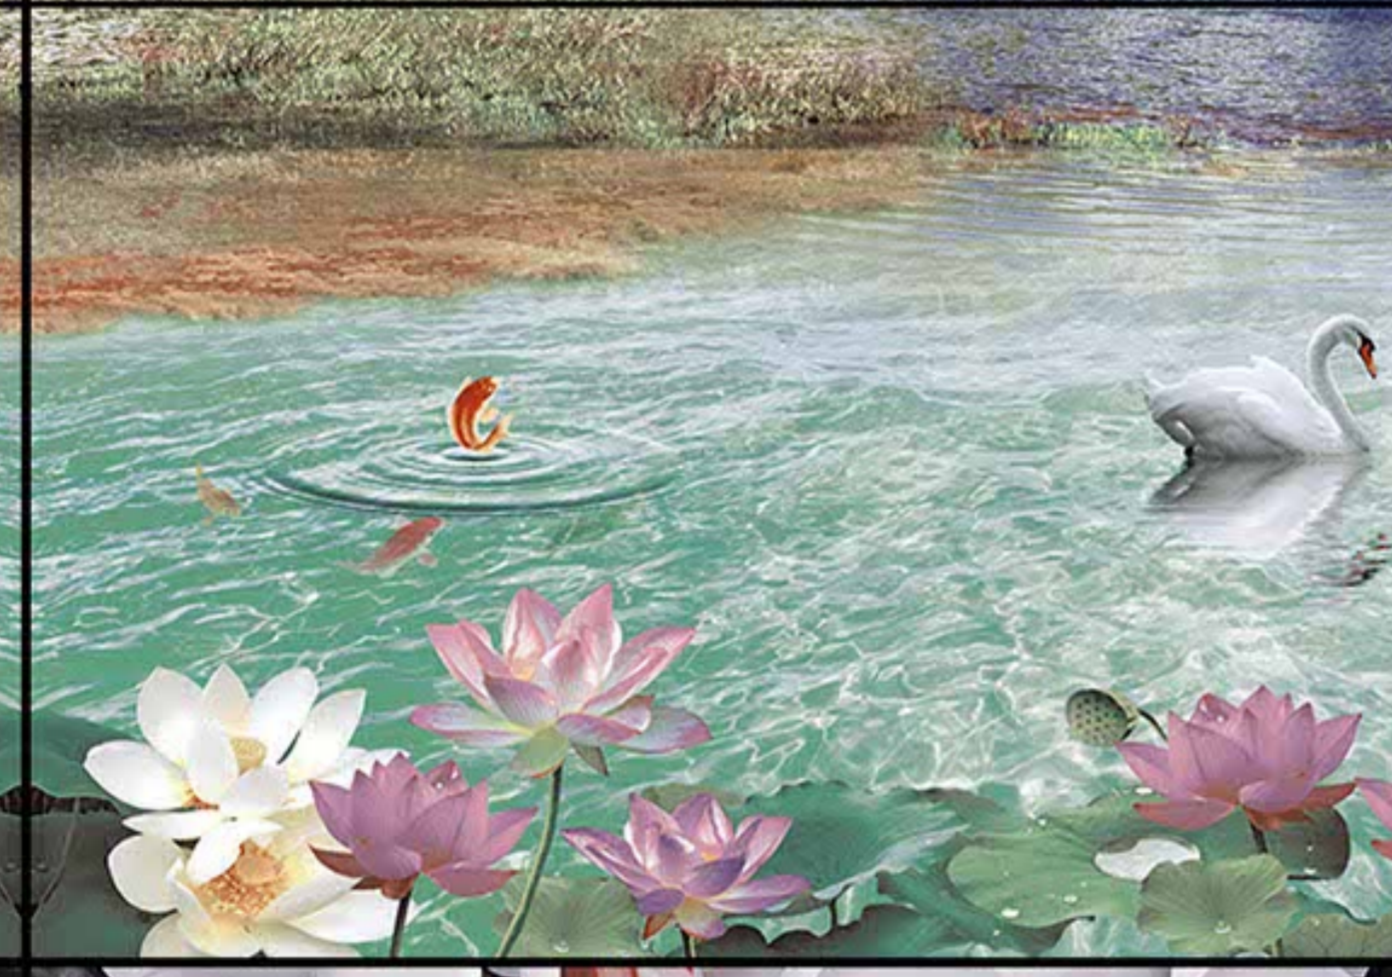

digital wall tiles
GLOSSY SURFACE

30x
45cm

GLOSSY
Finish

193-L

193-L

193-HL6_A

193-HL6_B

193-HL6_C

193-HL6_D

193-D

193-D

194-L

194-HL1

194-D