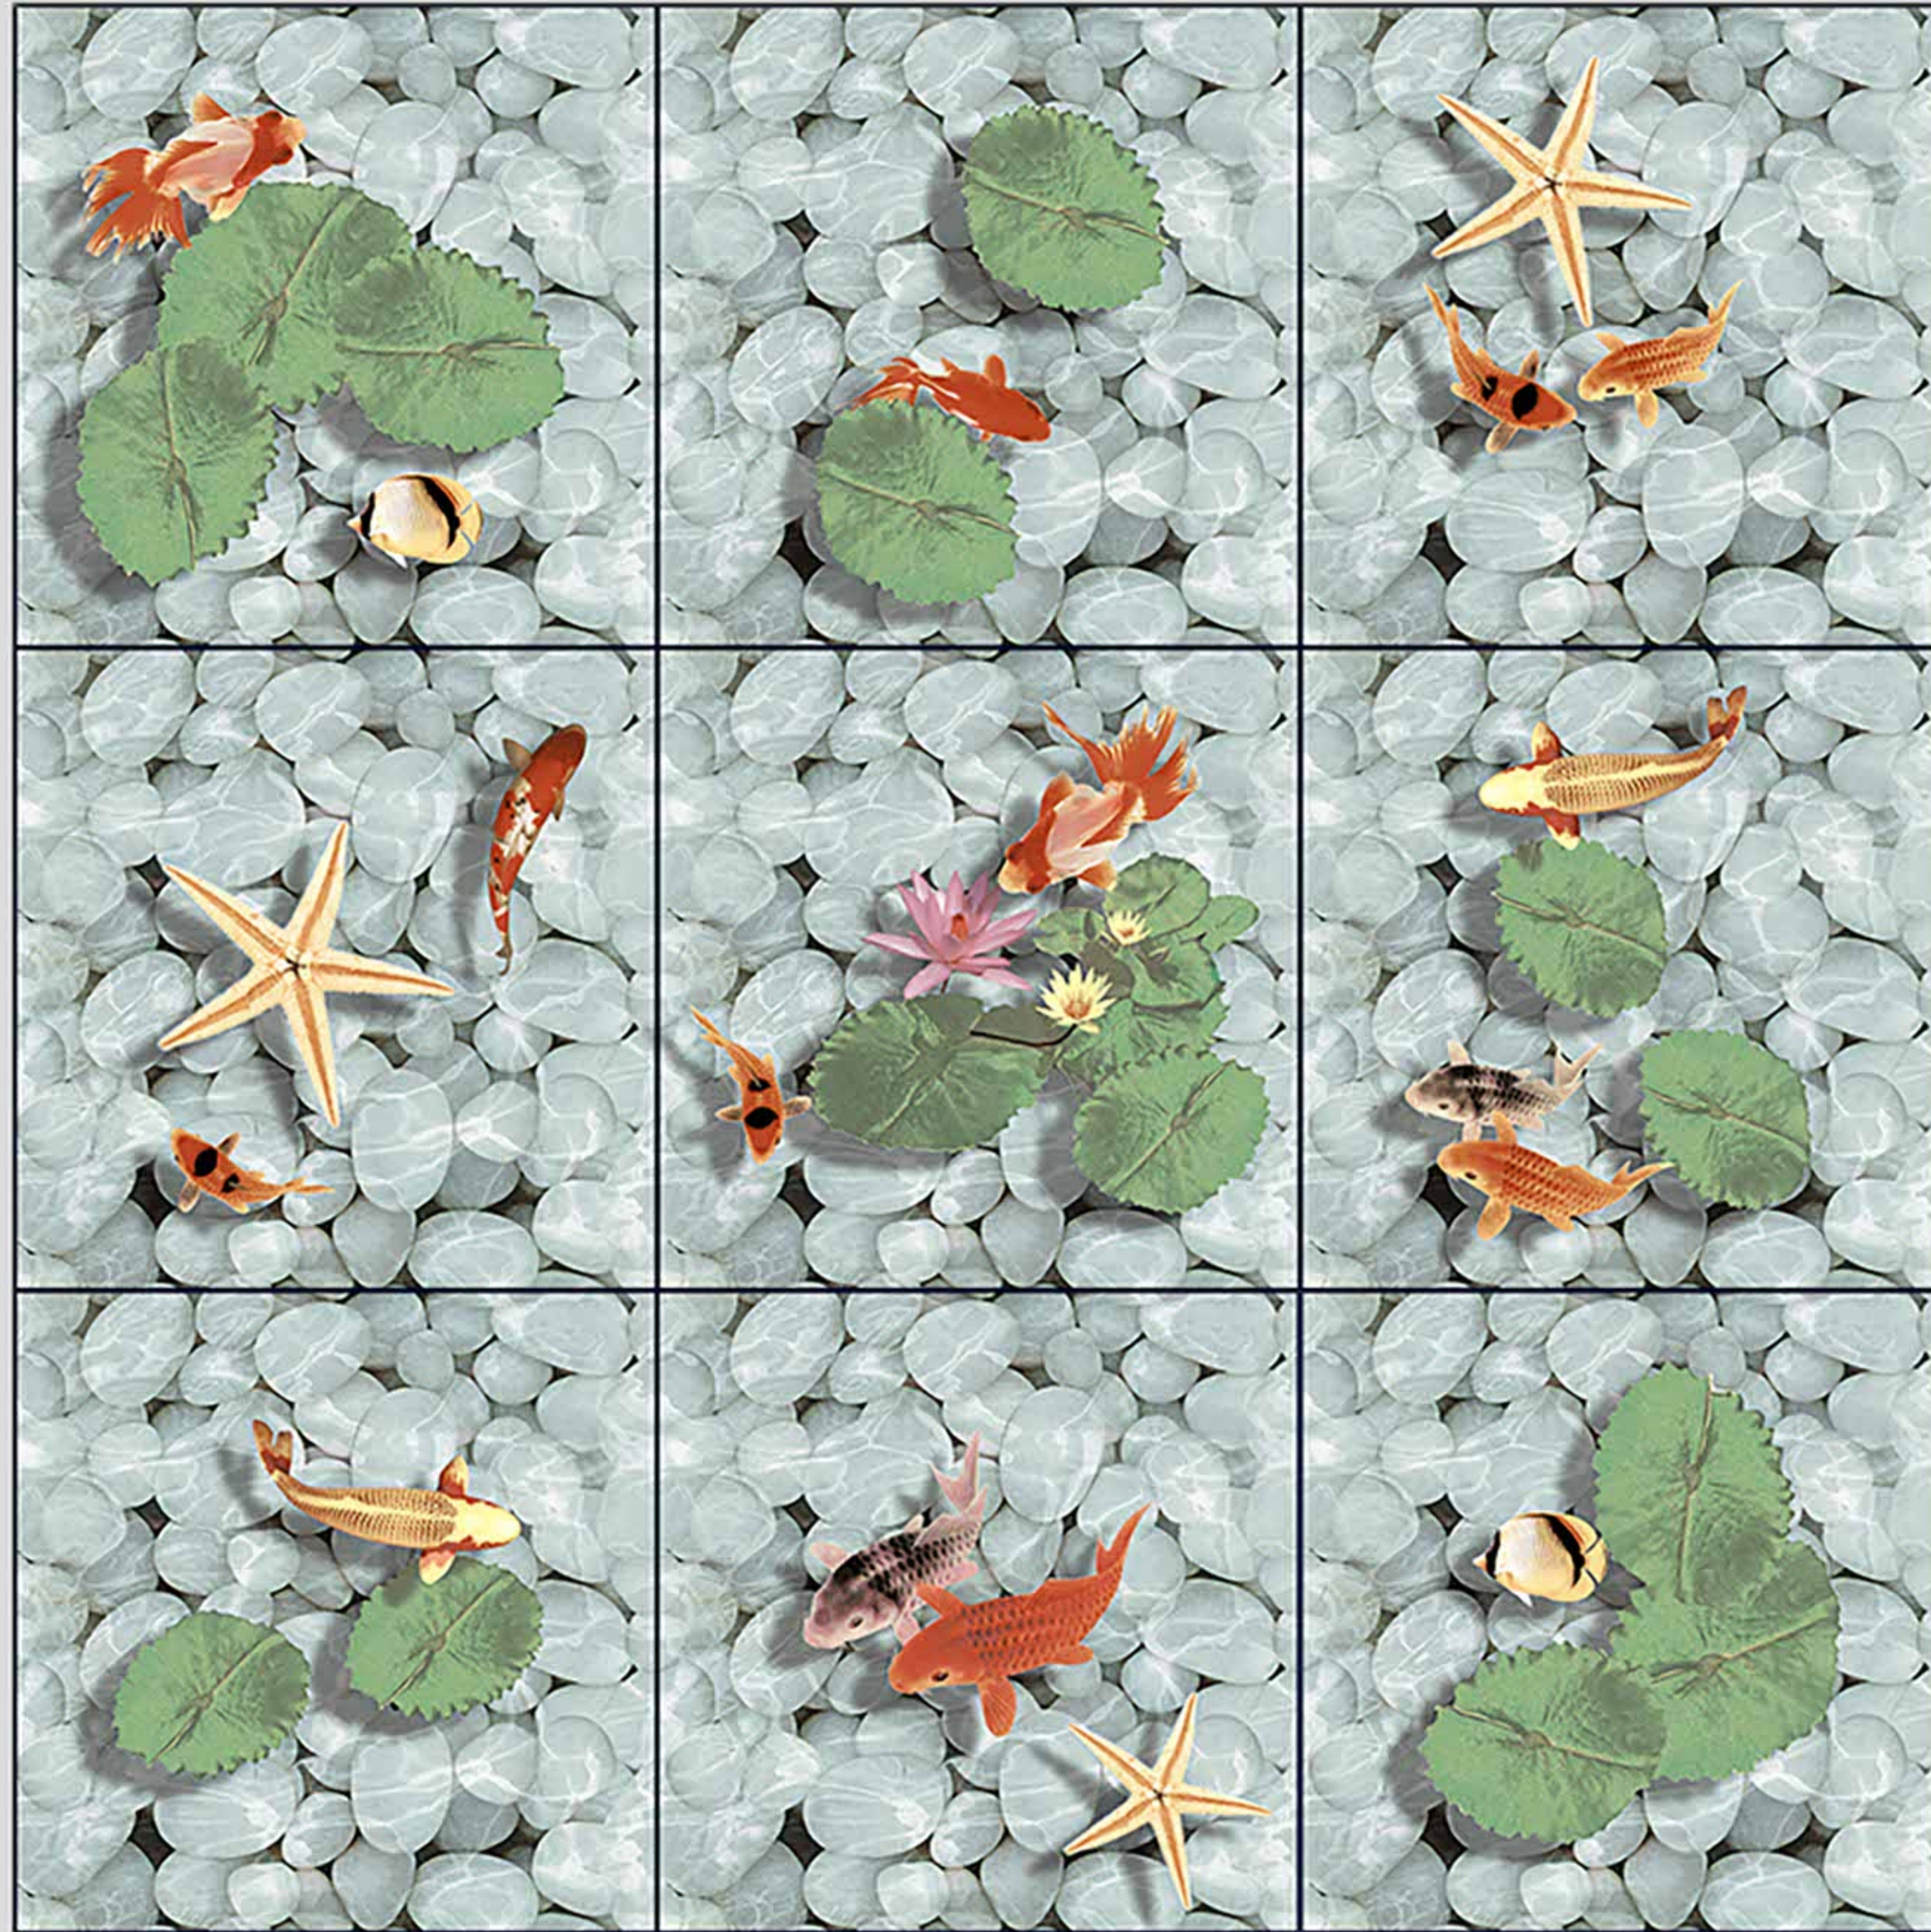

SIZE : 12"x12"

FINISH : MATT (3D FLOOR)

FLOOR_52 (RENDOM)

TECHNICAL FEATURES

REGULAR
TILES

ECO
FRIENDLY

WALL
TILES

WATER
RESISTANCE

ZERO
MAINTENANCE

UV
RESISTANCE