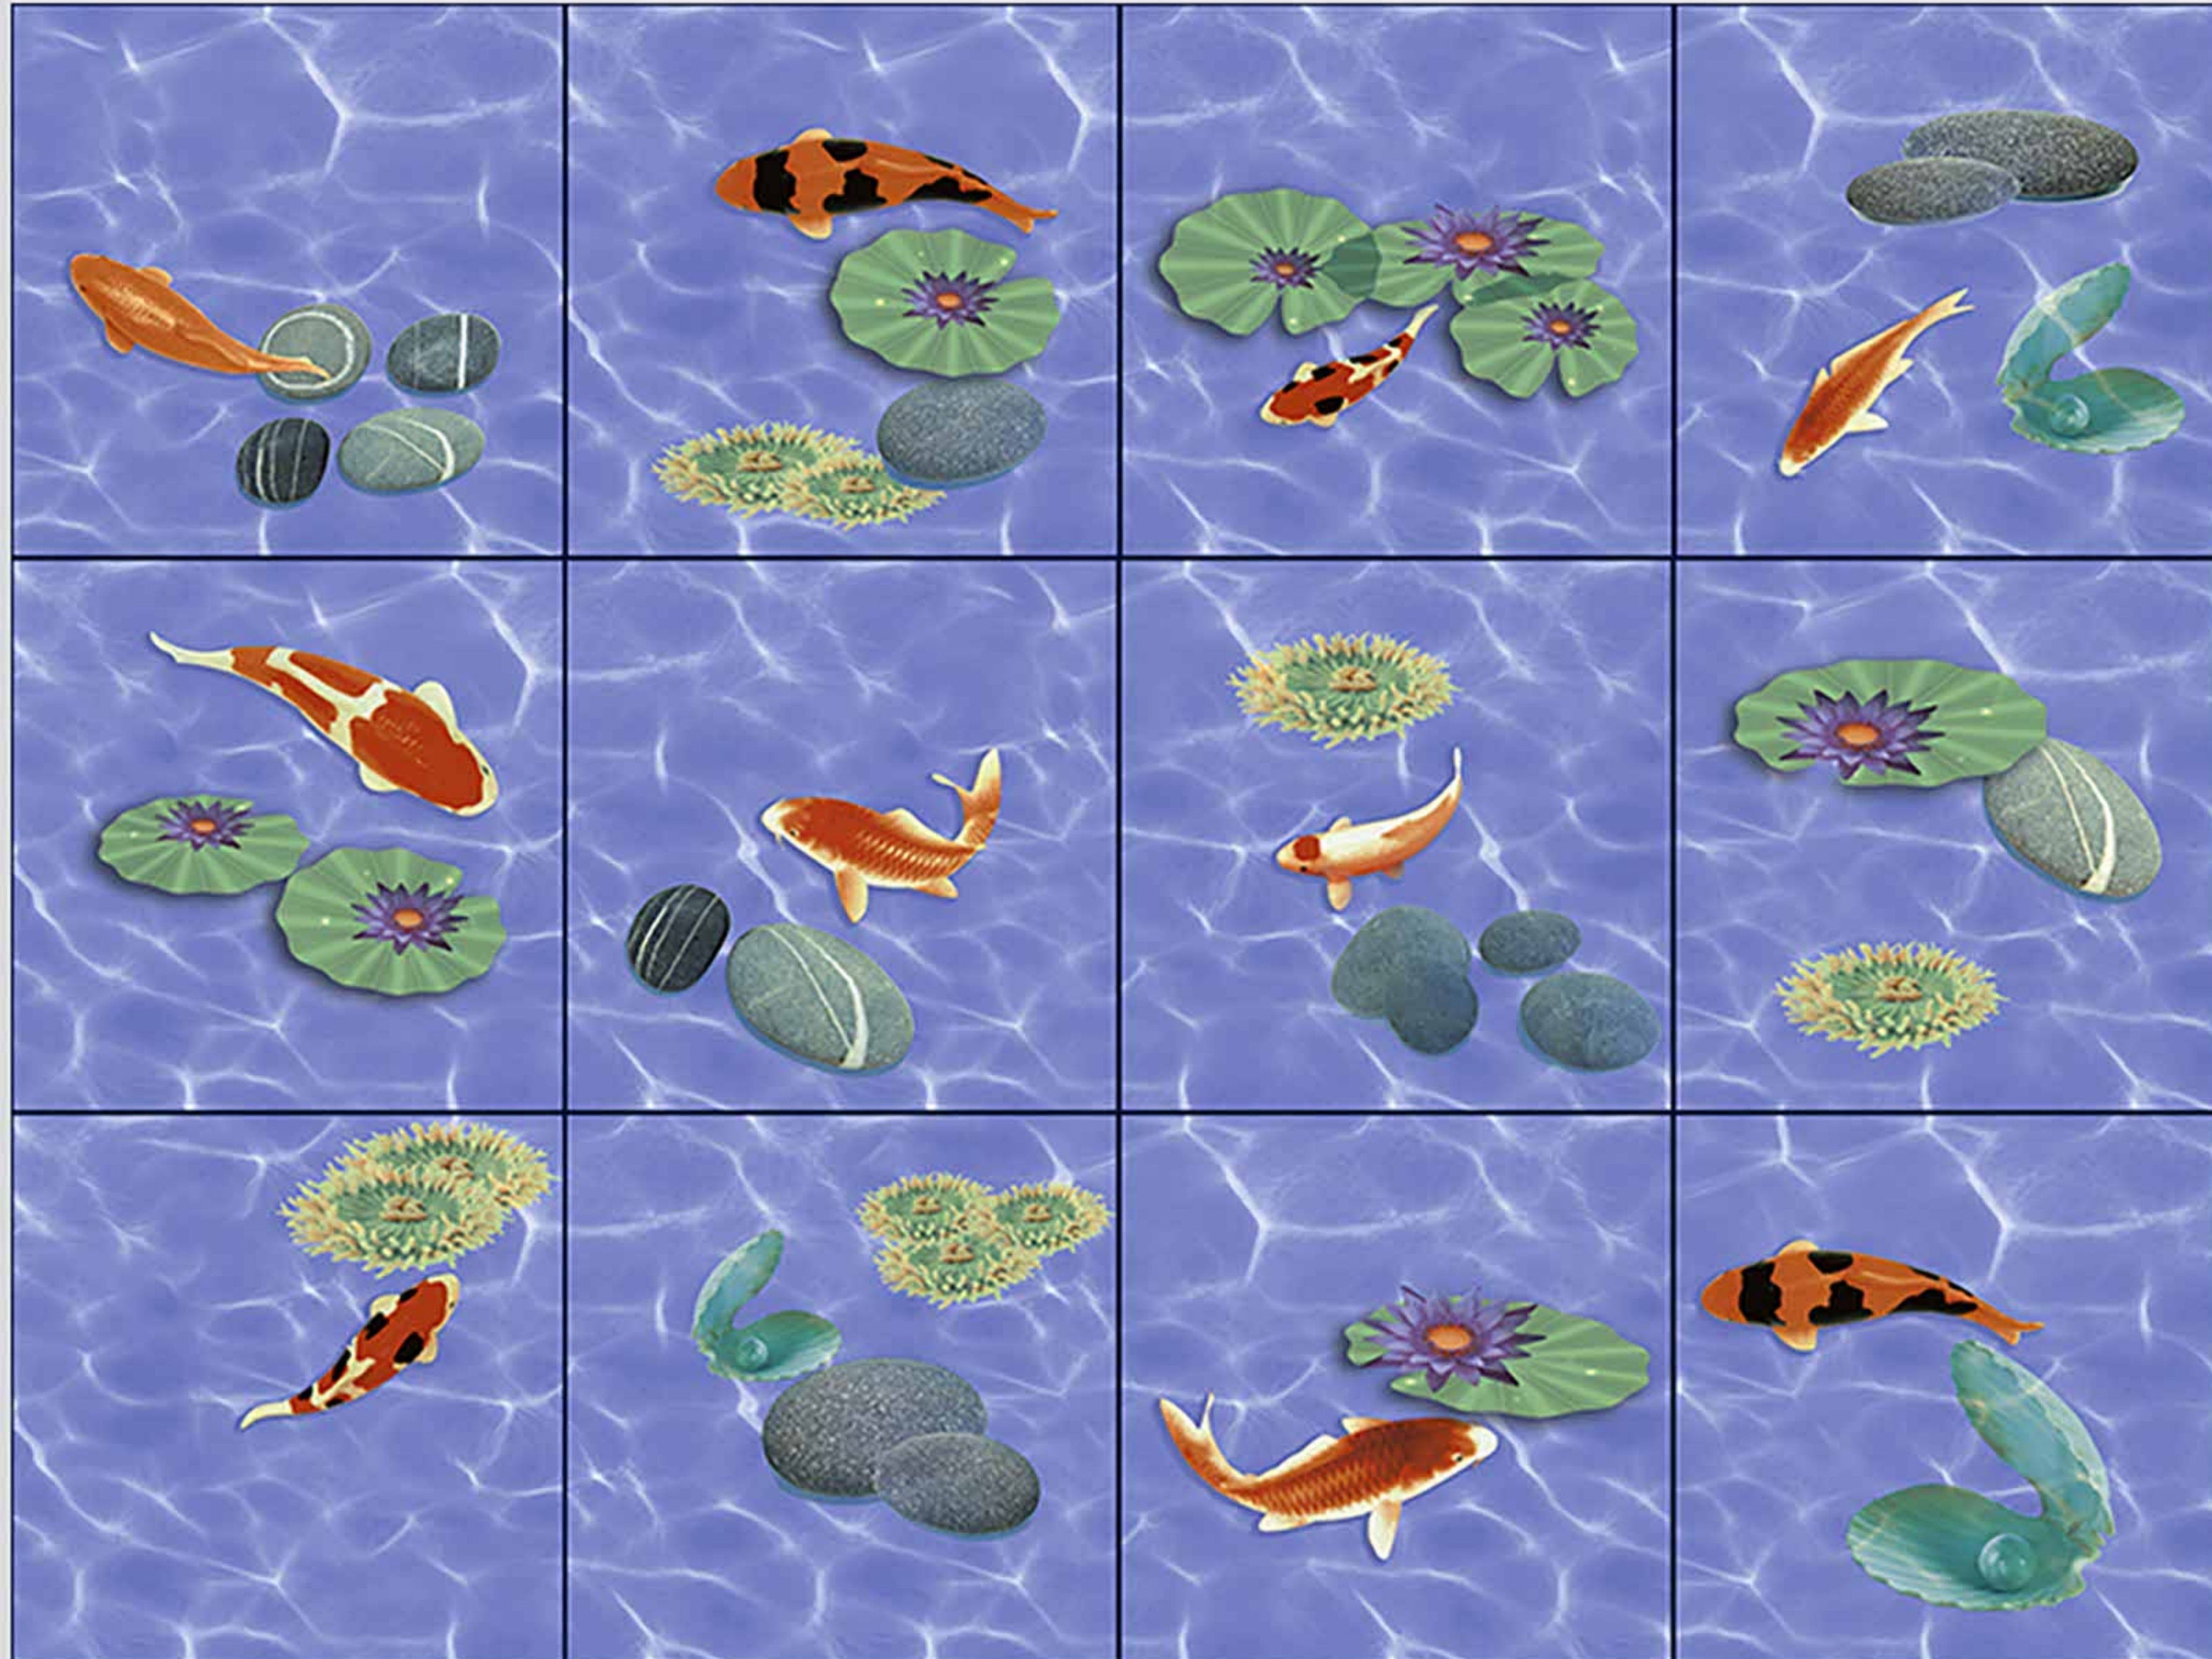

SIZE : 12"x12"

FINISH : MATT (3D FLOOR)

FLOOR_55 (RENDOM)

TECHNICAL FEATURES

RECTIFIED
TILES

ECO
FRIENDLY

WALL
TILES

WATER
RESISTANCE

ZERO
MAINTENANCE

UV
RESISTANCE