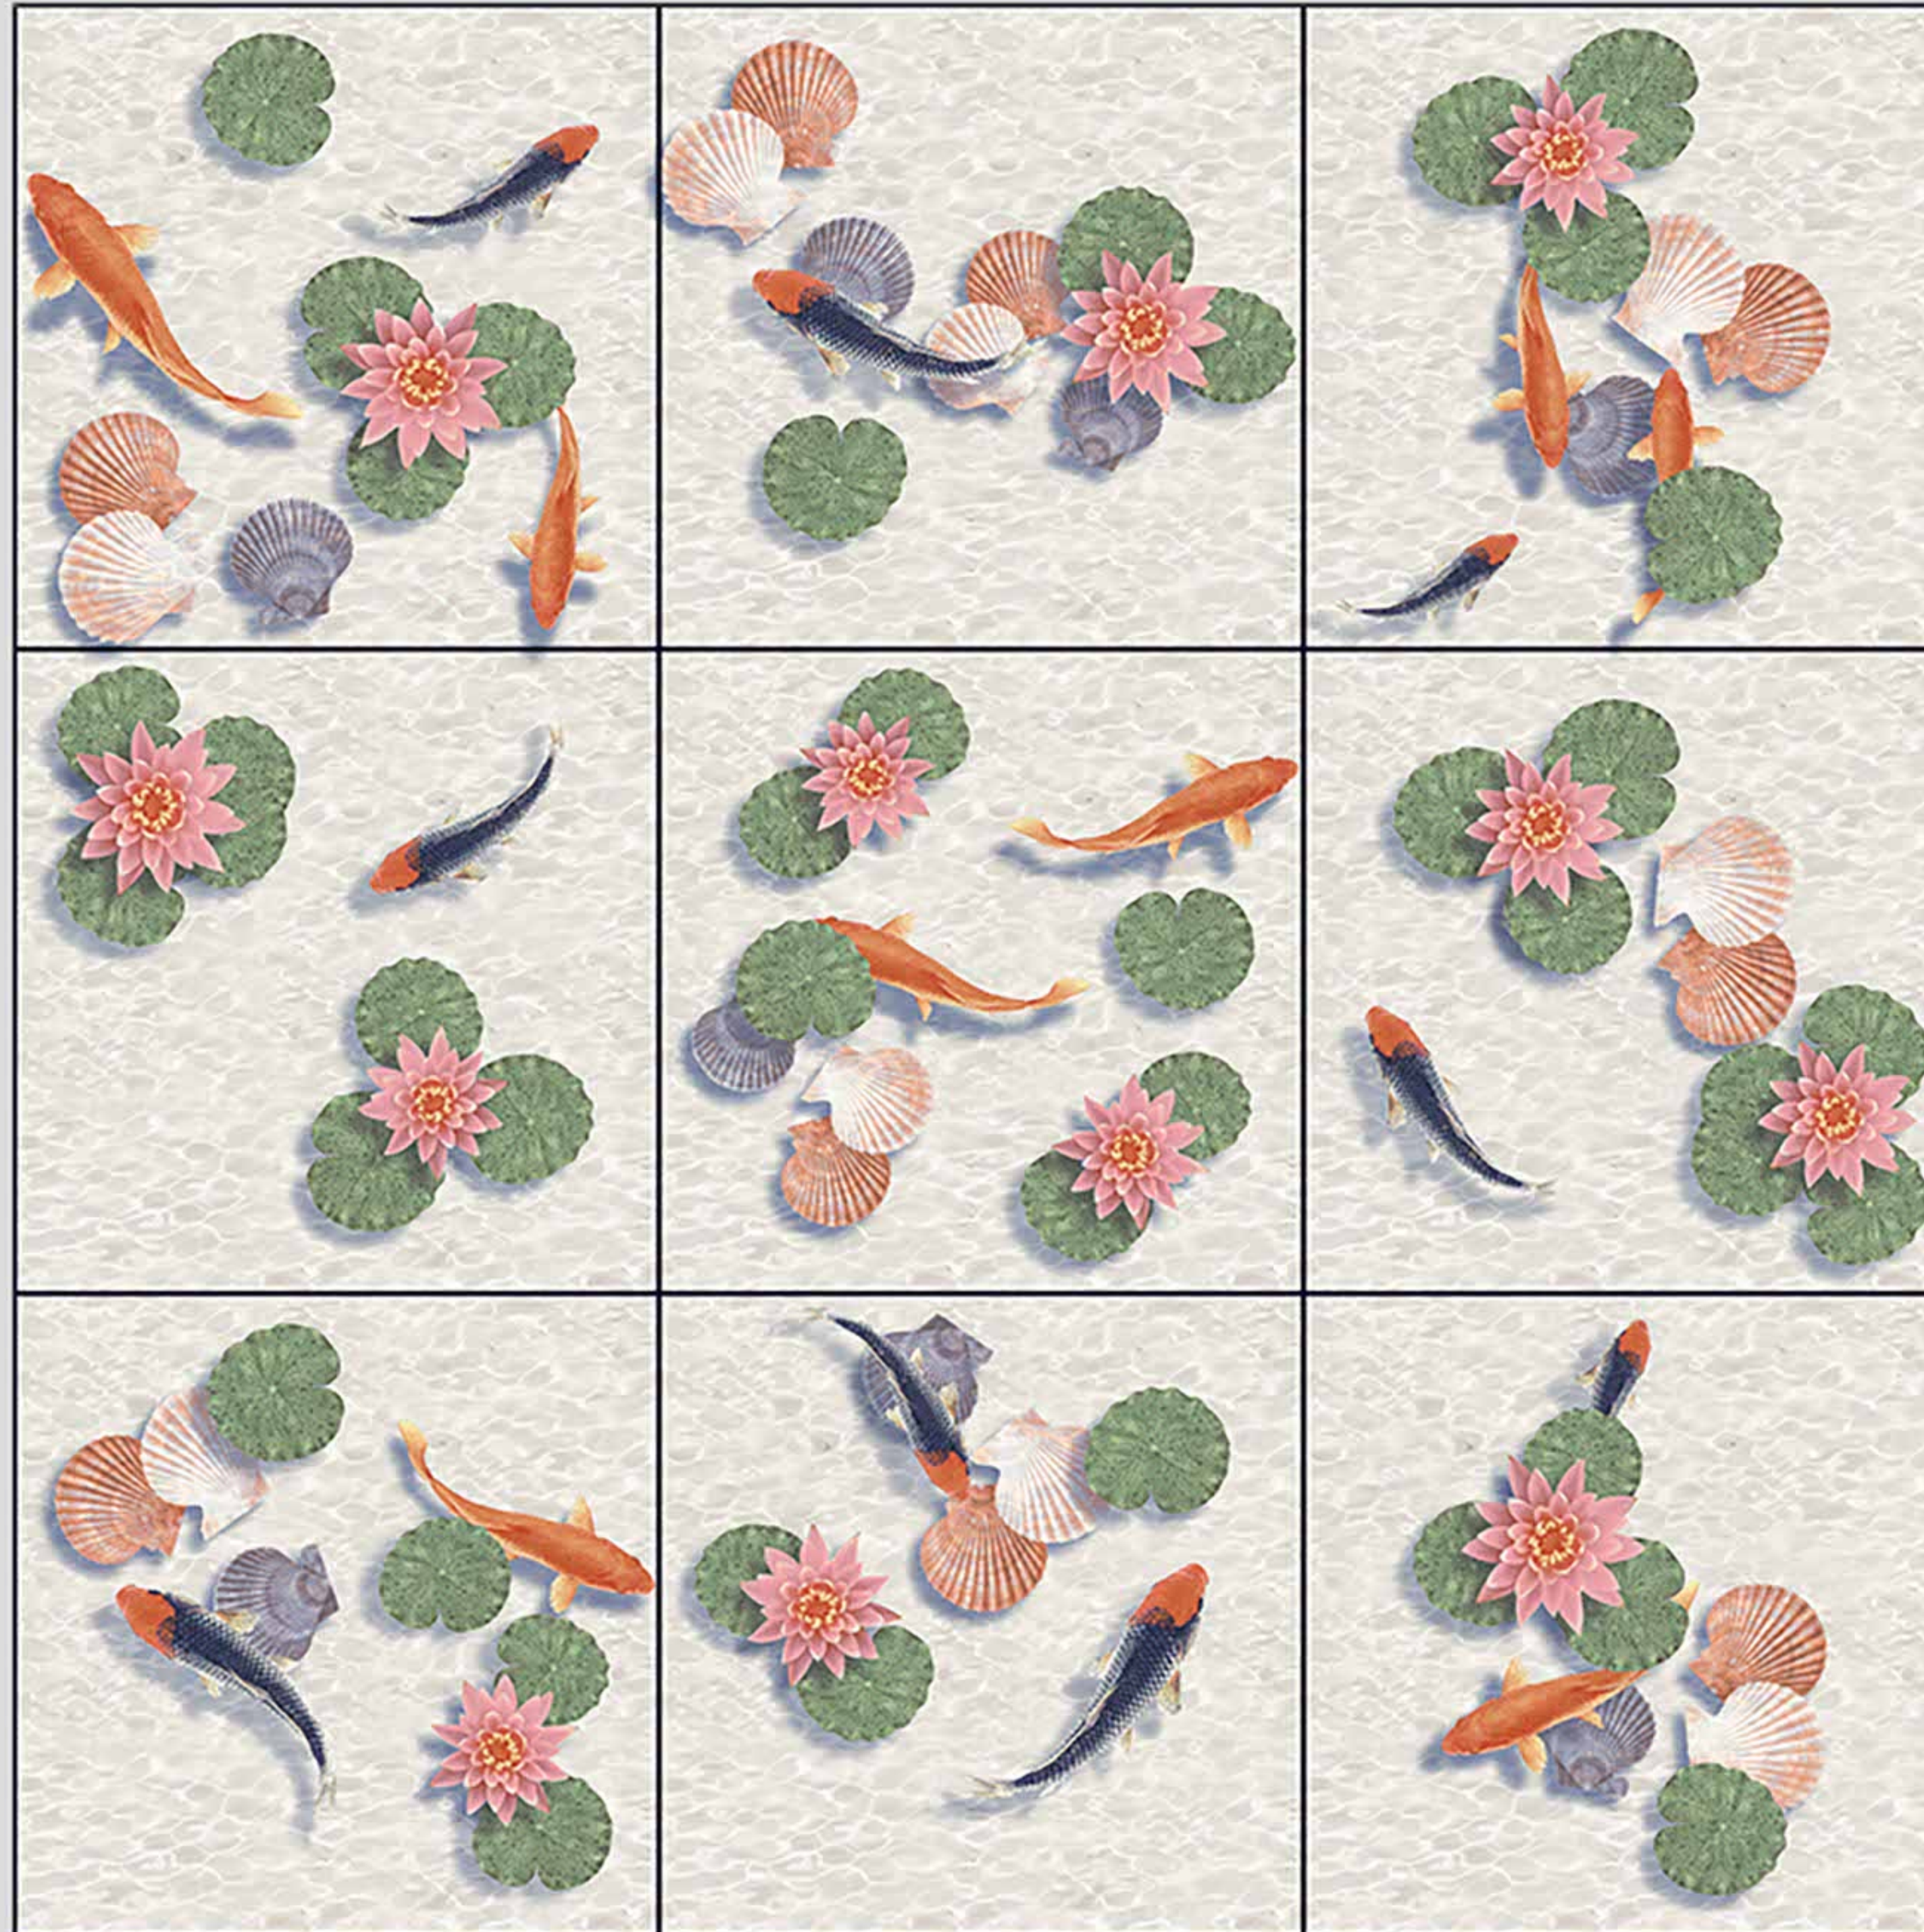

WATER
RESISTANCE

ZERO
MAINTENANCE

UV
RESISTANCE

SIZE : 12"x12"

FINISH : MATT (3D FLOOR)

FLOOR_53 (RENDOM)

TECHNICAL FEATURES

RECTANG
TILES