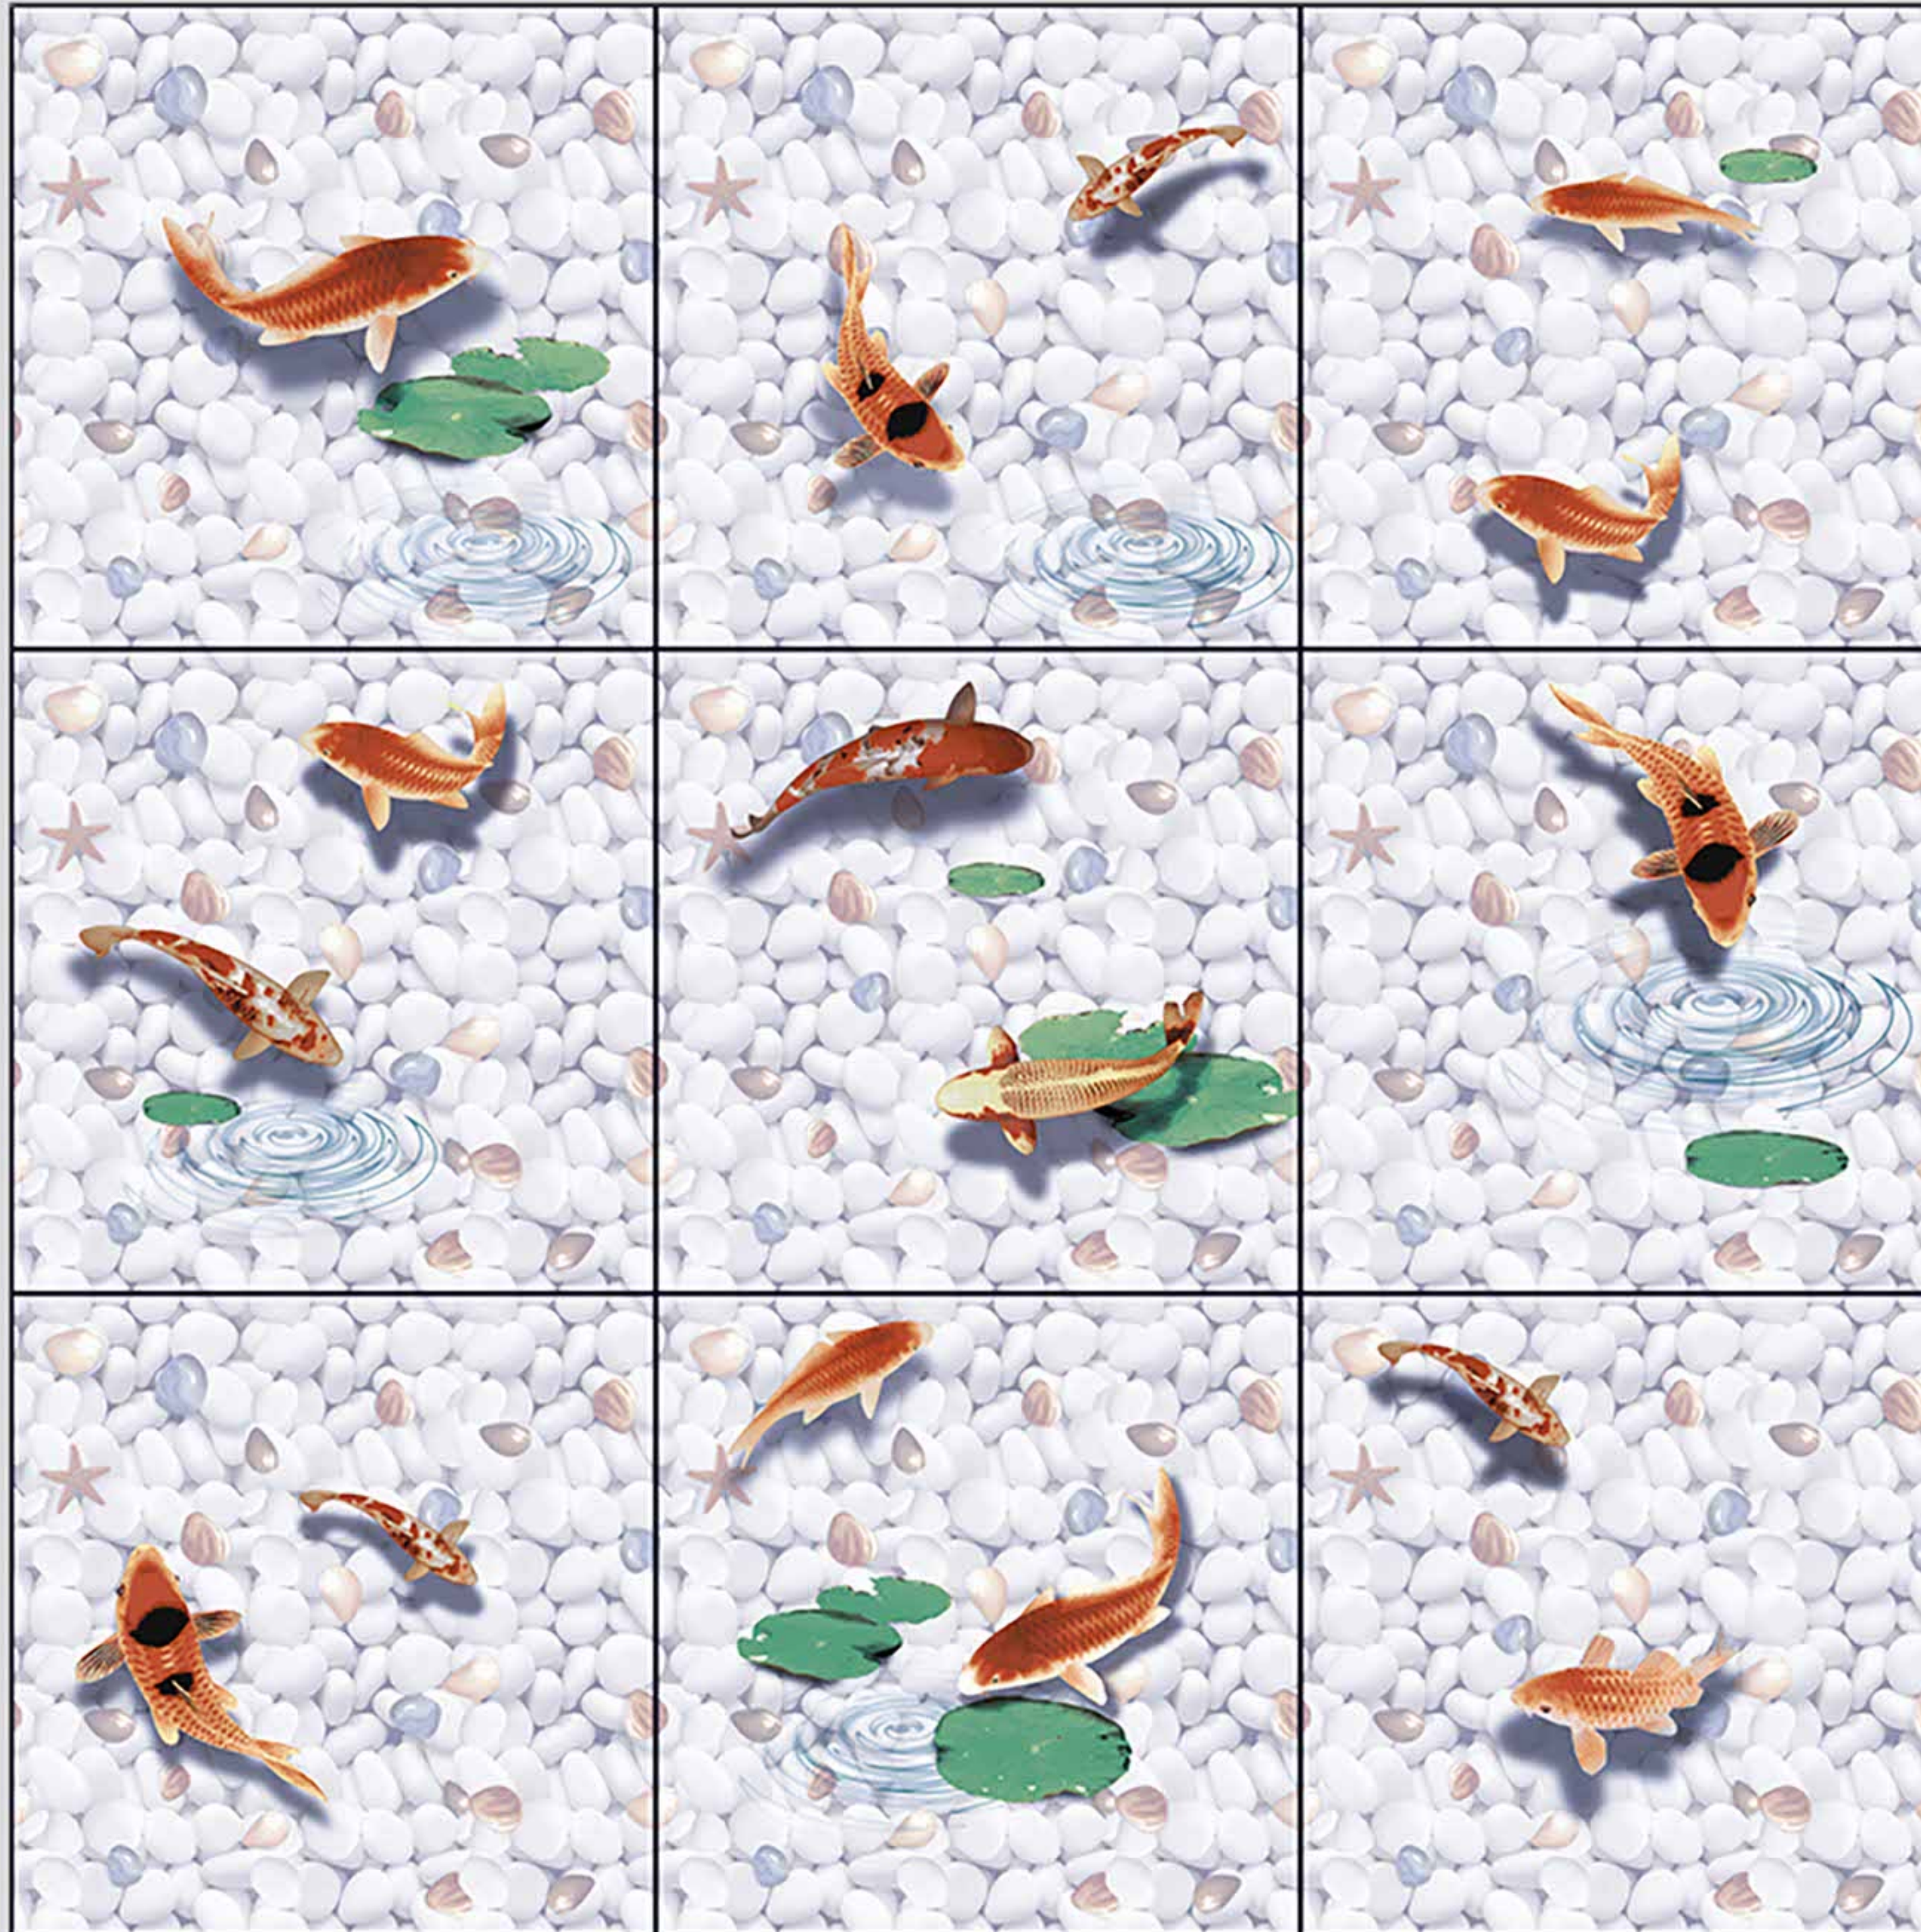

SIZE : 12"x12"

FINISH : MATT (3D FLOOR)

FLOOR_51 (RENDOM)

TECHNICAL FEATURES

REGULAR
TILES

ECO
FRIENDLY

WALL
TILES

WATER
RESISTANCE

ZERO
MAINTENANCE

UV
RESISTANCE