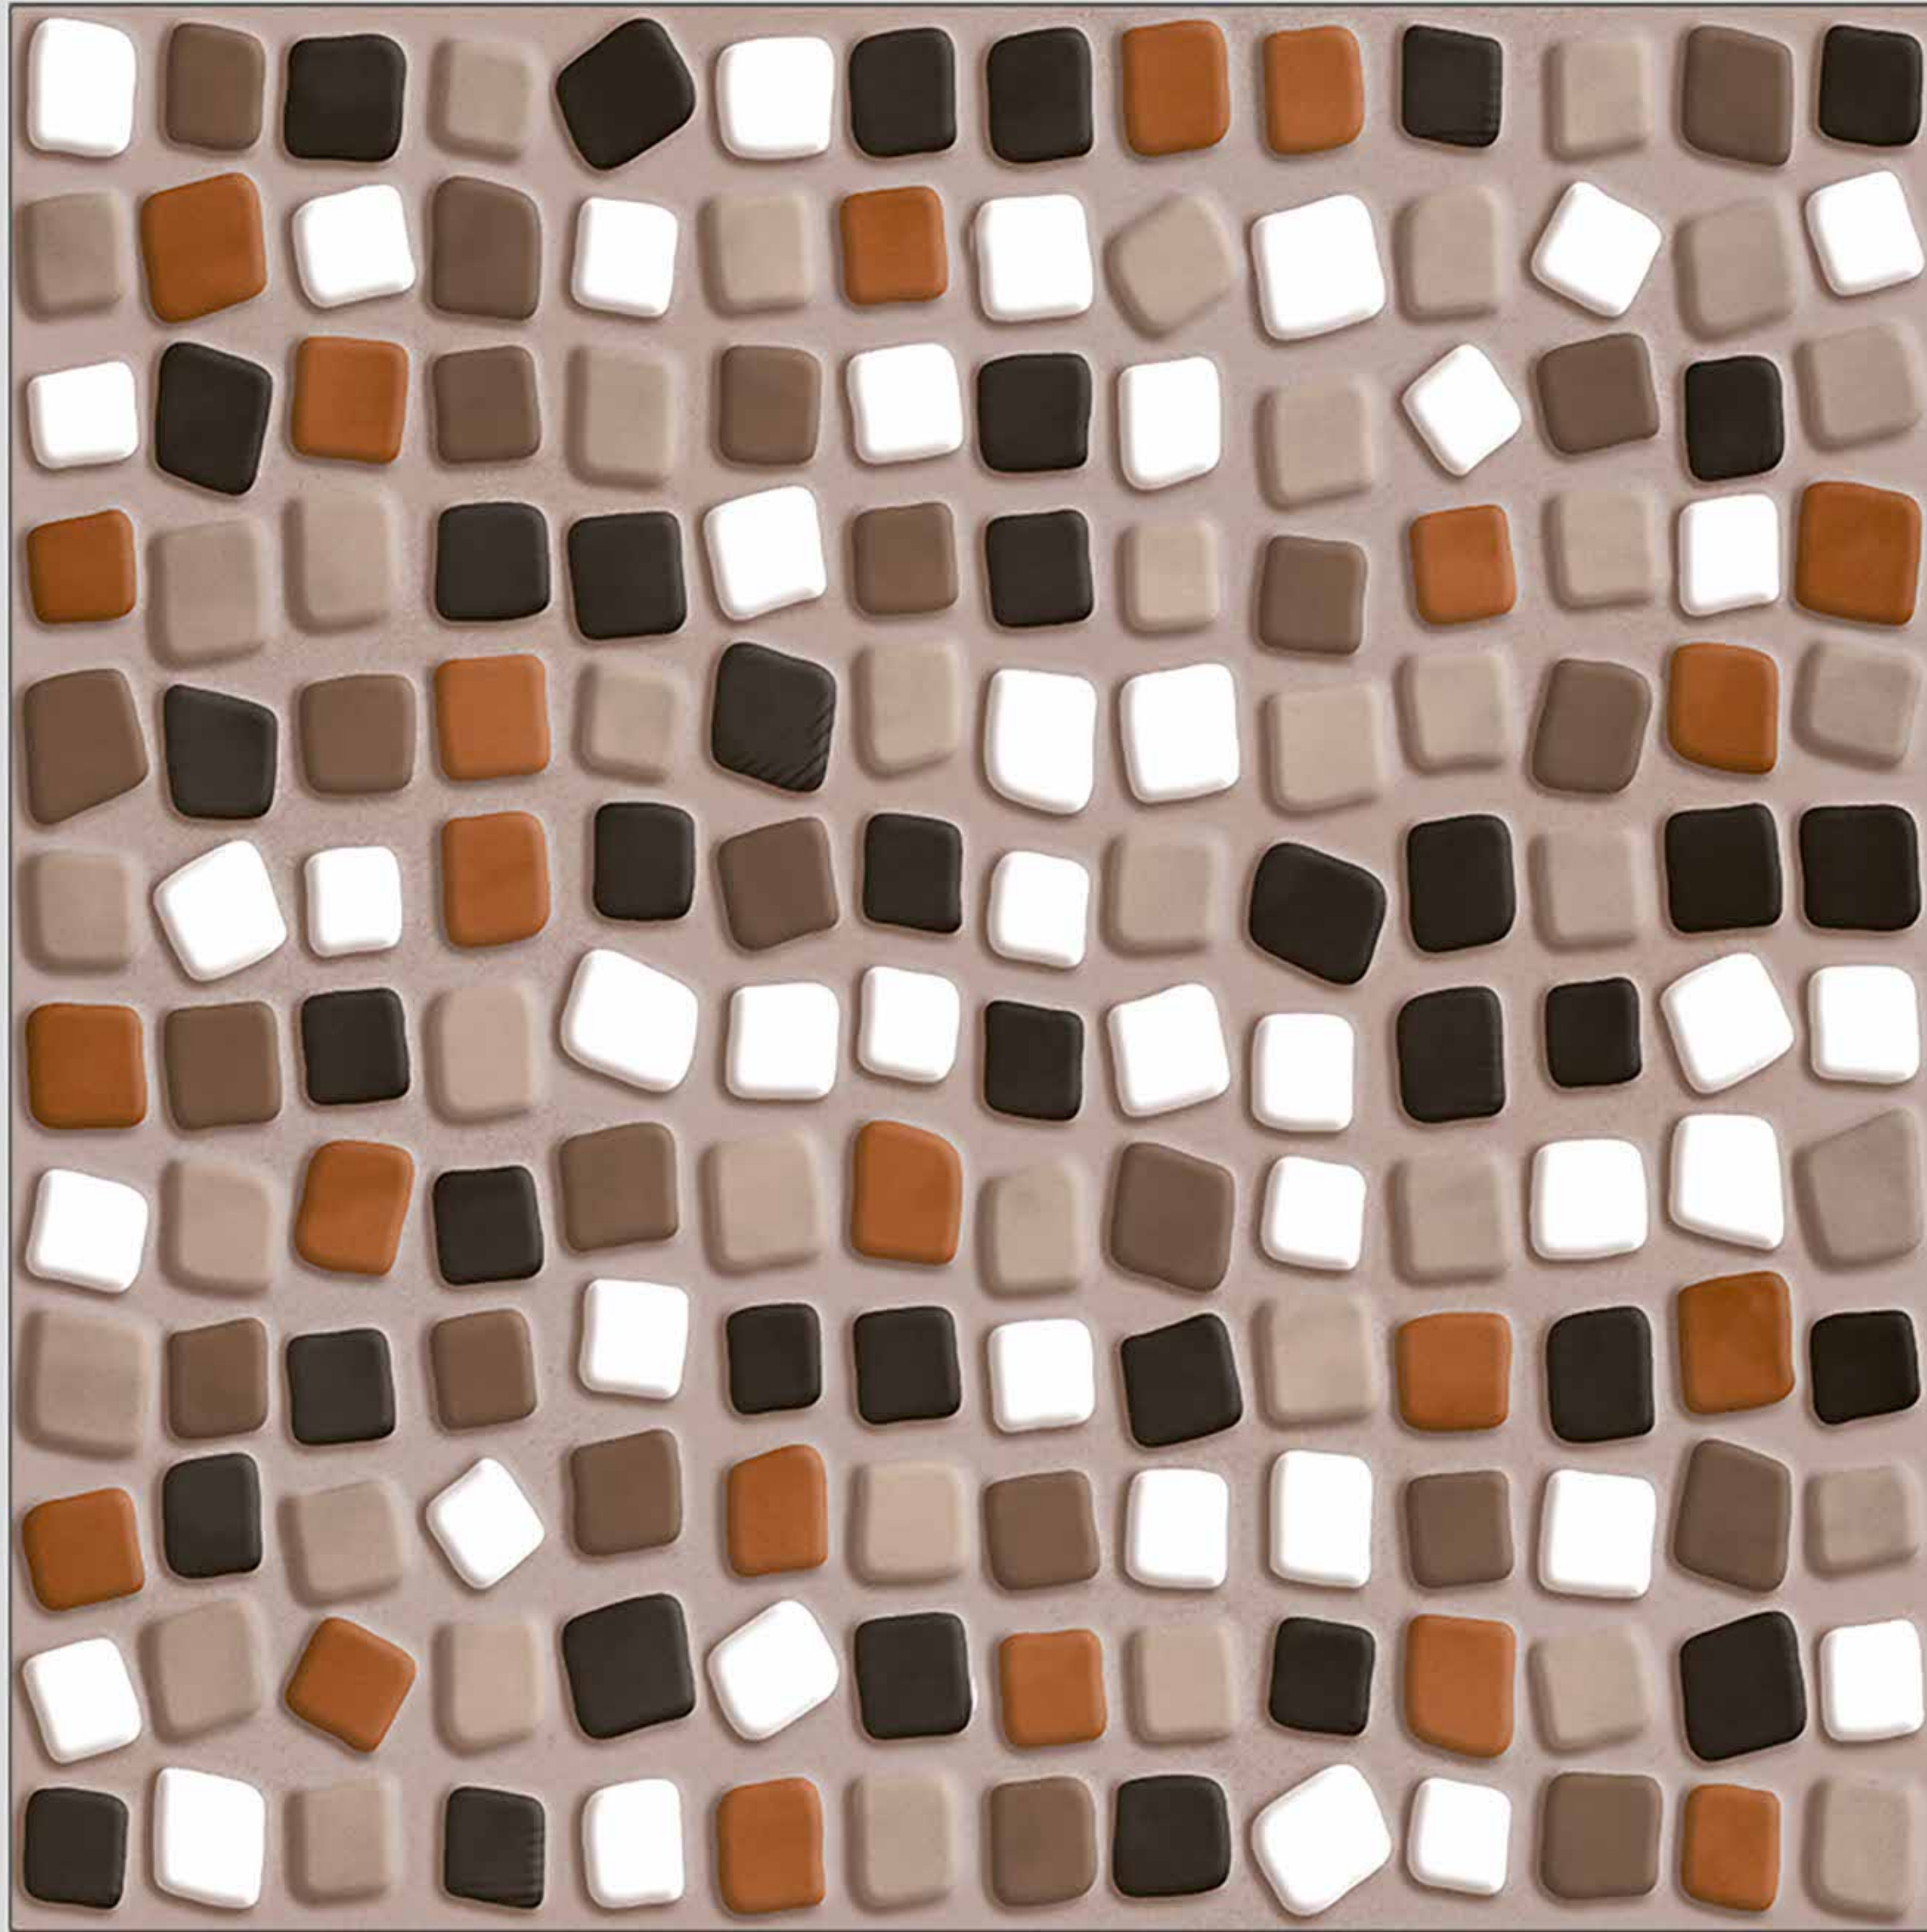

ECO
FRIENDLY

WALL
TILES

WATER
RESISTANCE

ZERO
MAINTENANCE

UV
RESISTANCE

SIZE : 12"x12"

FINISH : MATT (3D FLOOR)

FLOOR-86 (PUNCH)