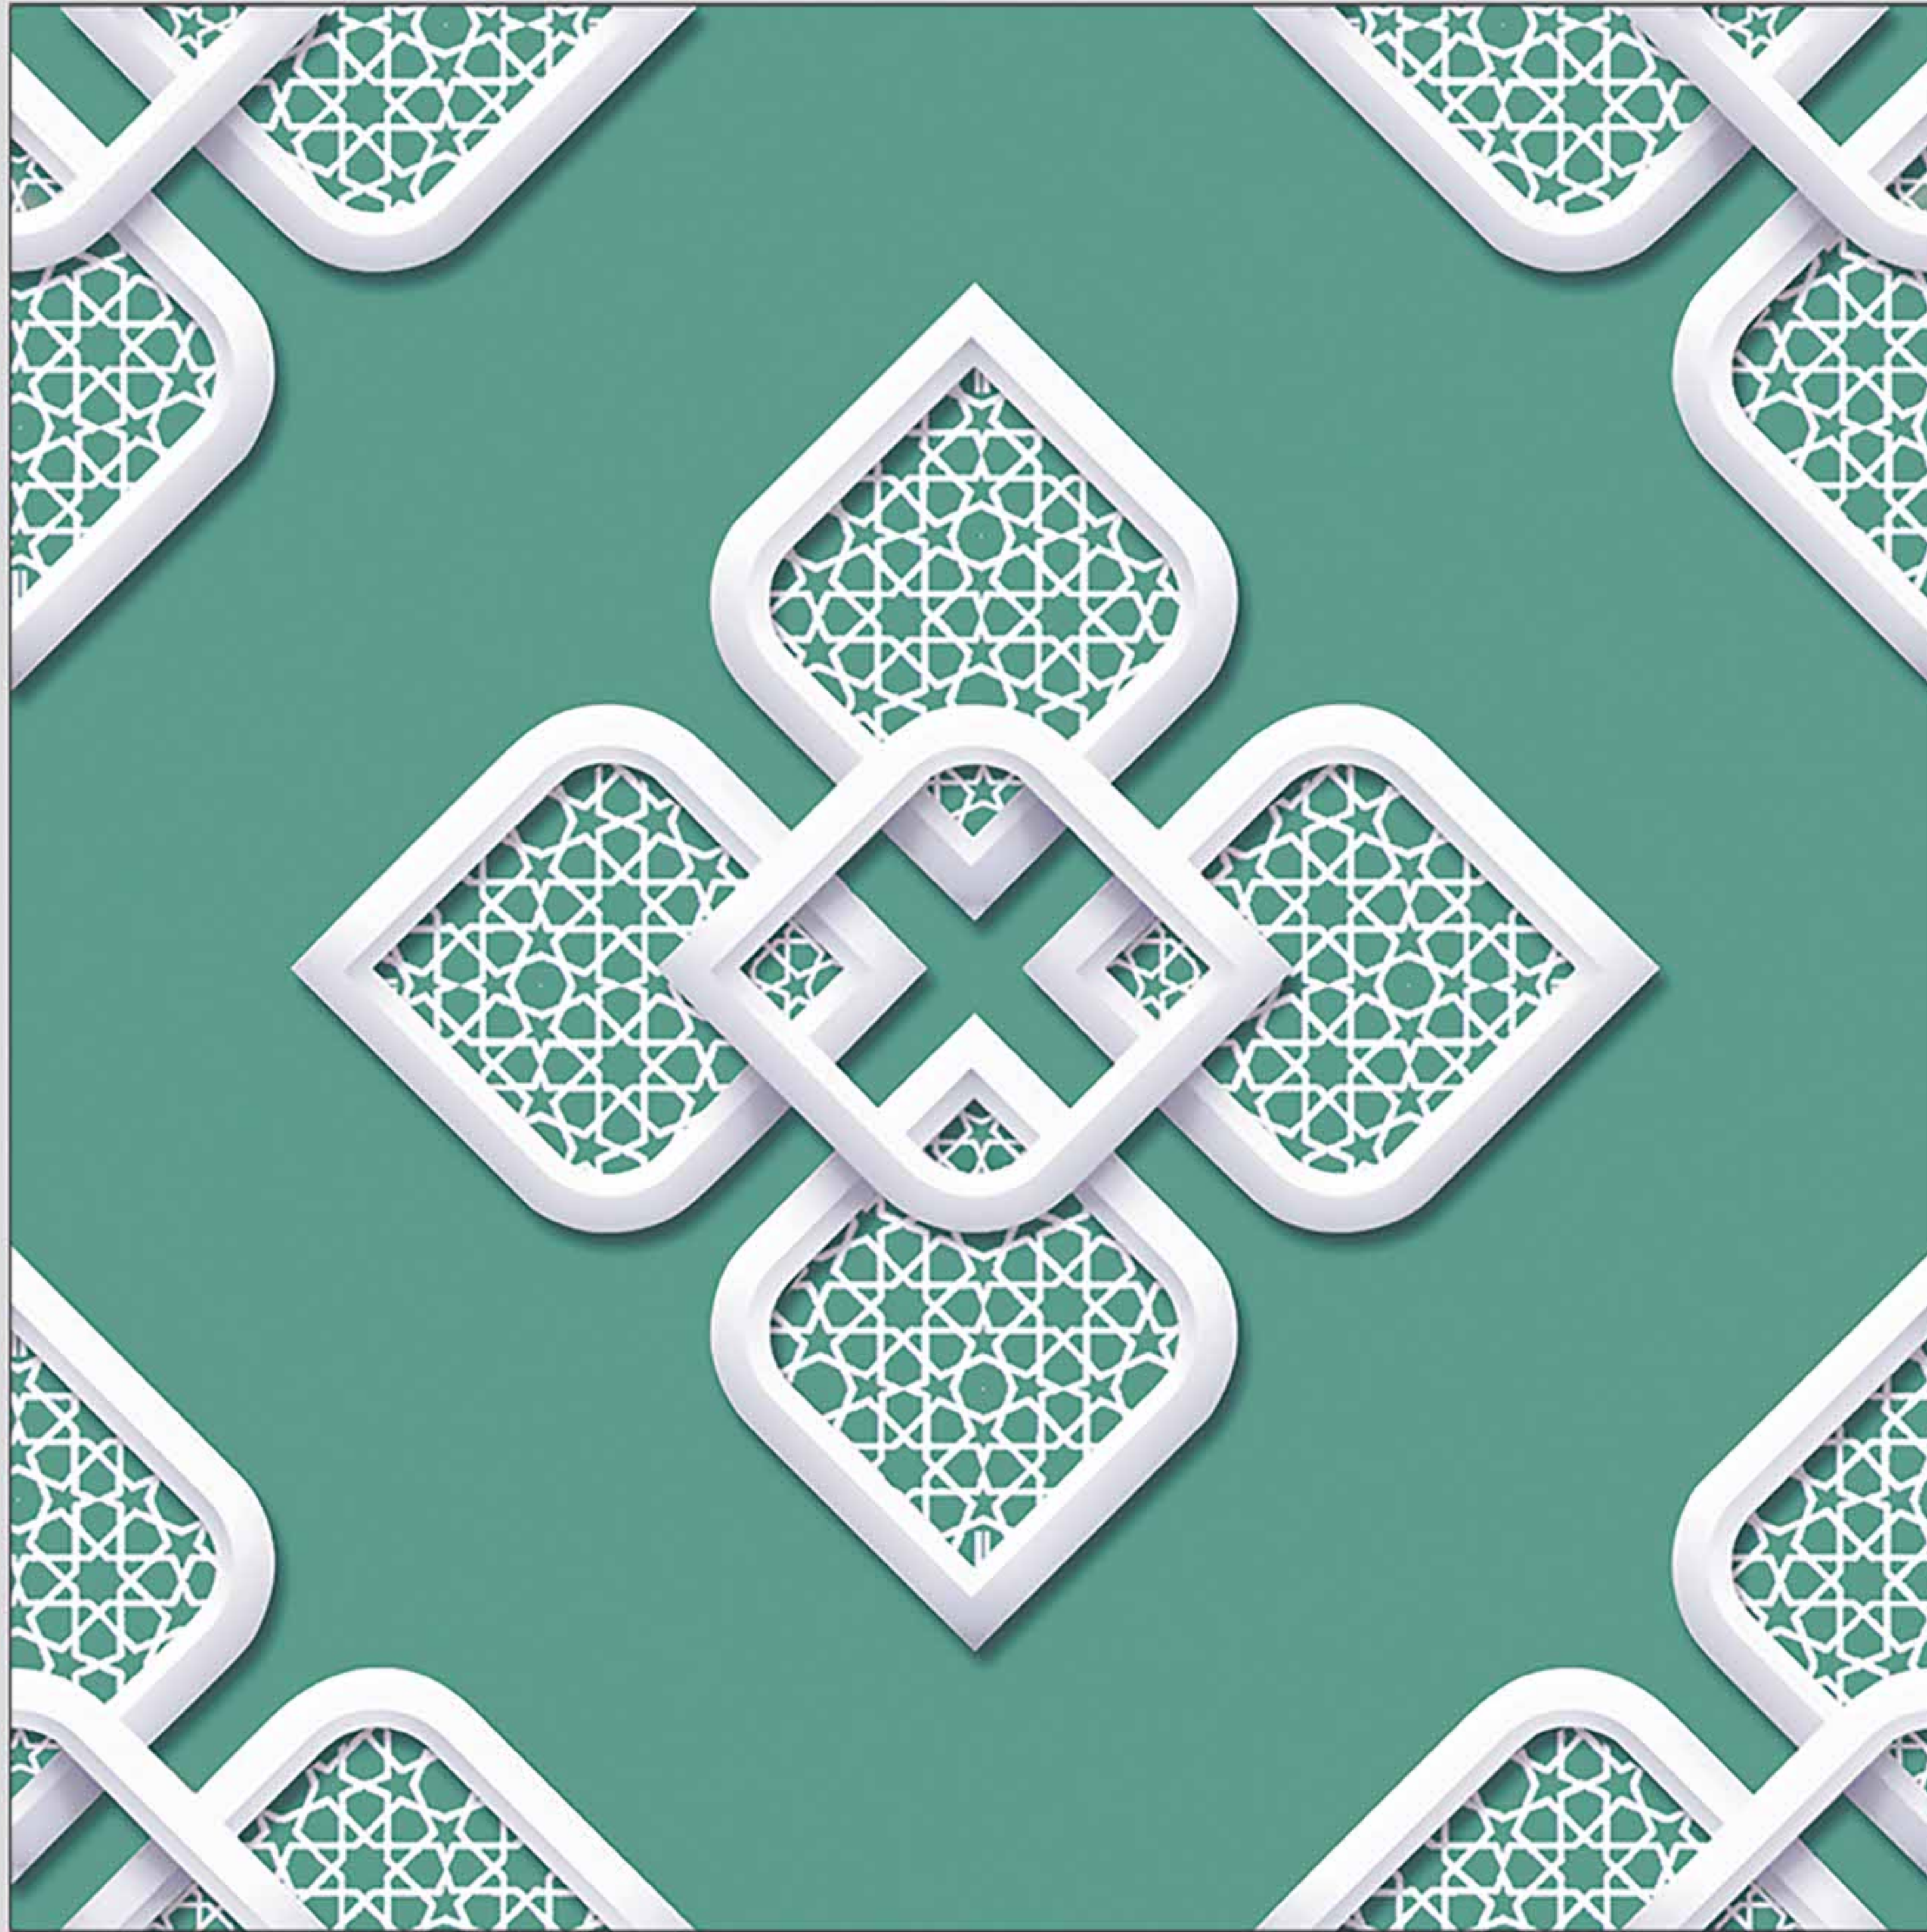

ECO
FRIENDLY

WALL
TILES

WATER
RESISTANCE

ZERO
MAINTENANCE

UV
RESISTANCE

SIZE : 12"x12"

FINISH : MATT (3D FLOOR)

FLOOR_15